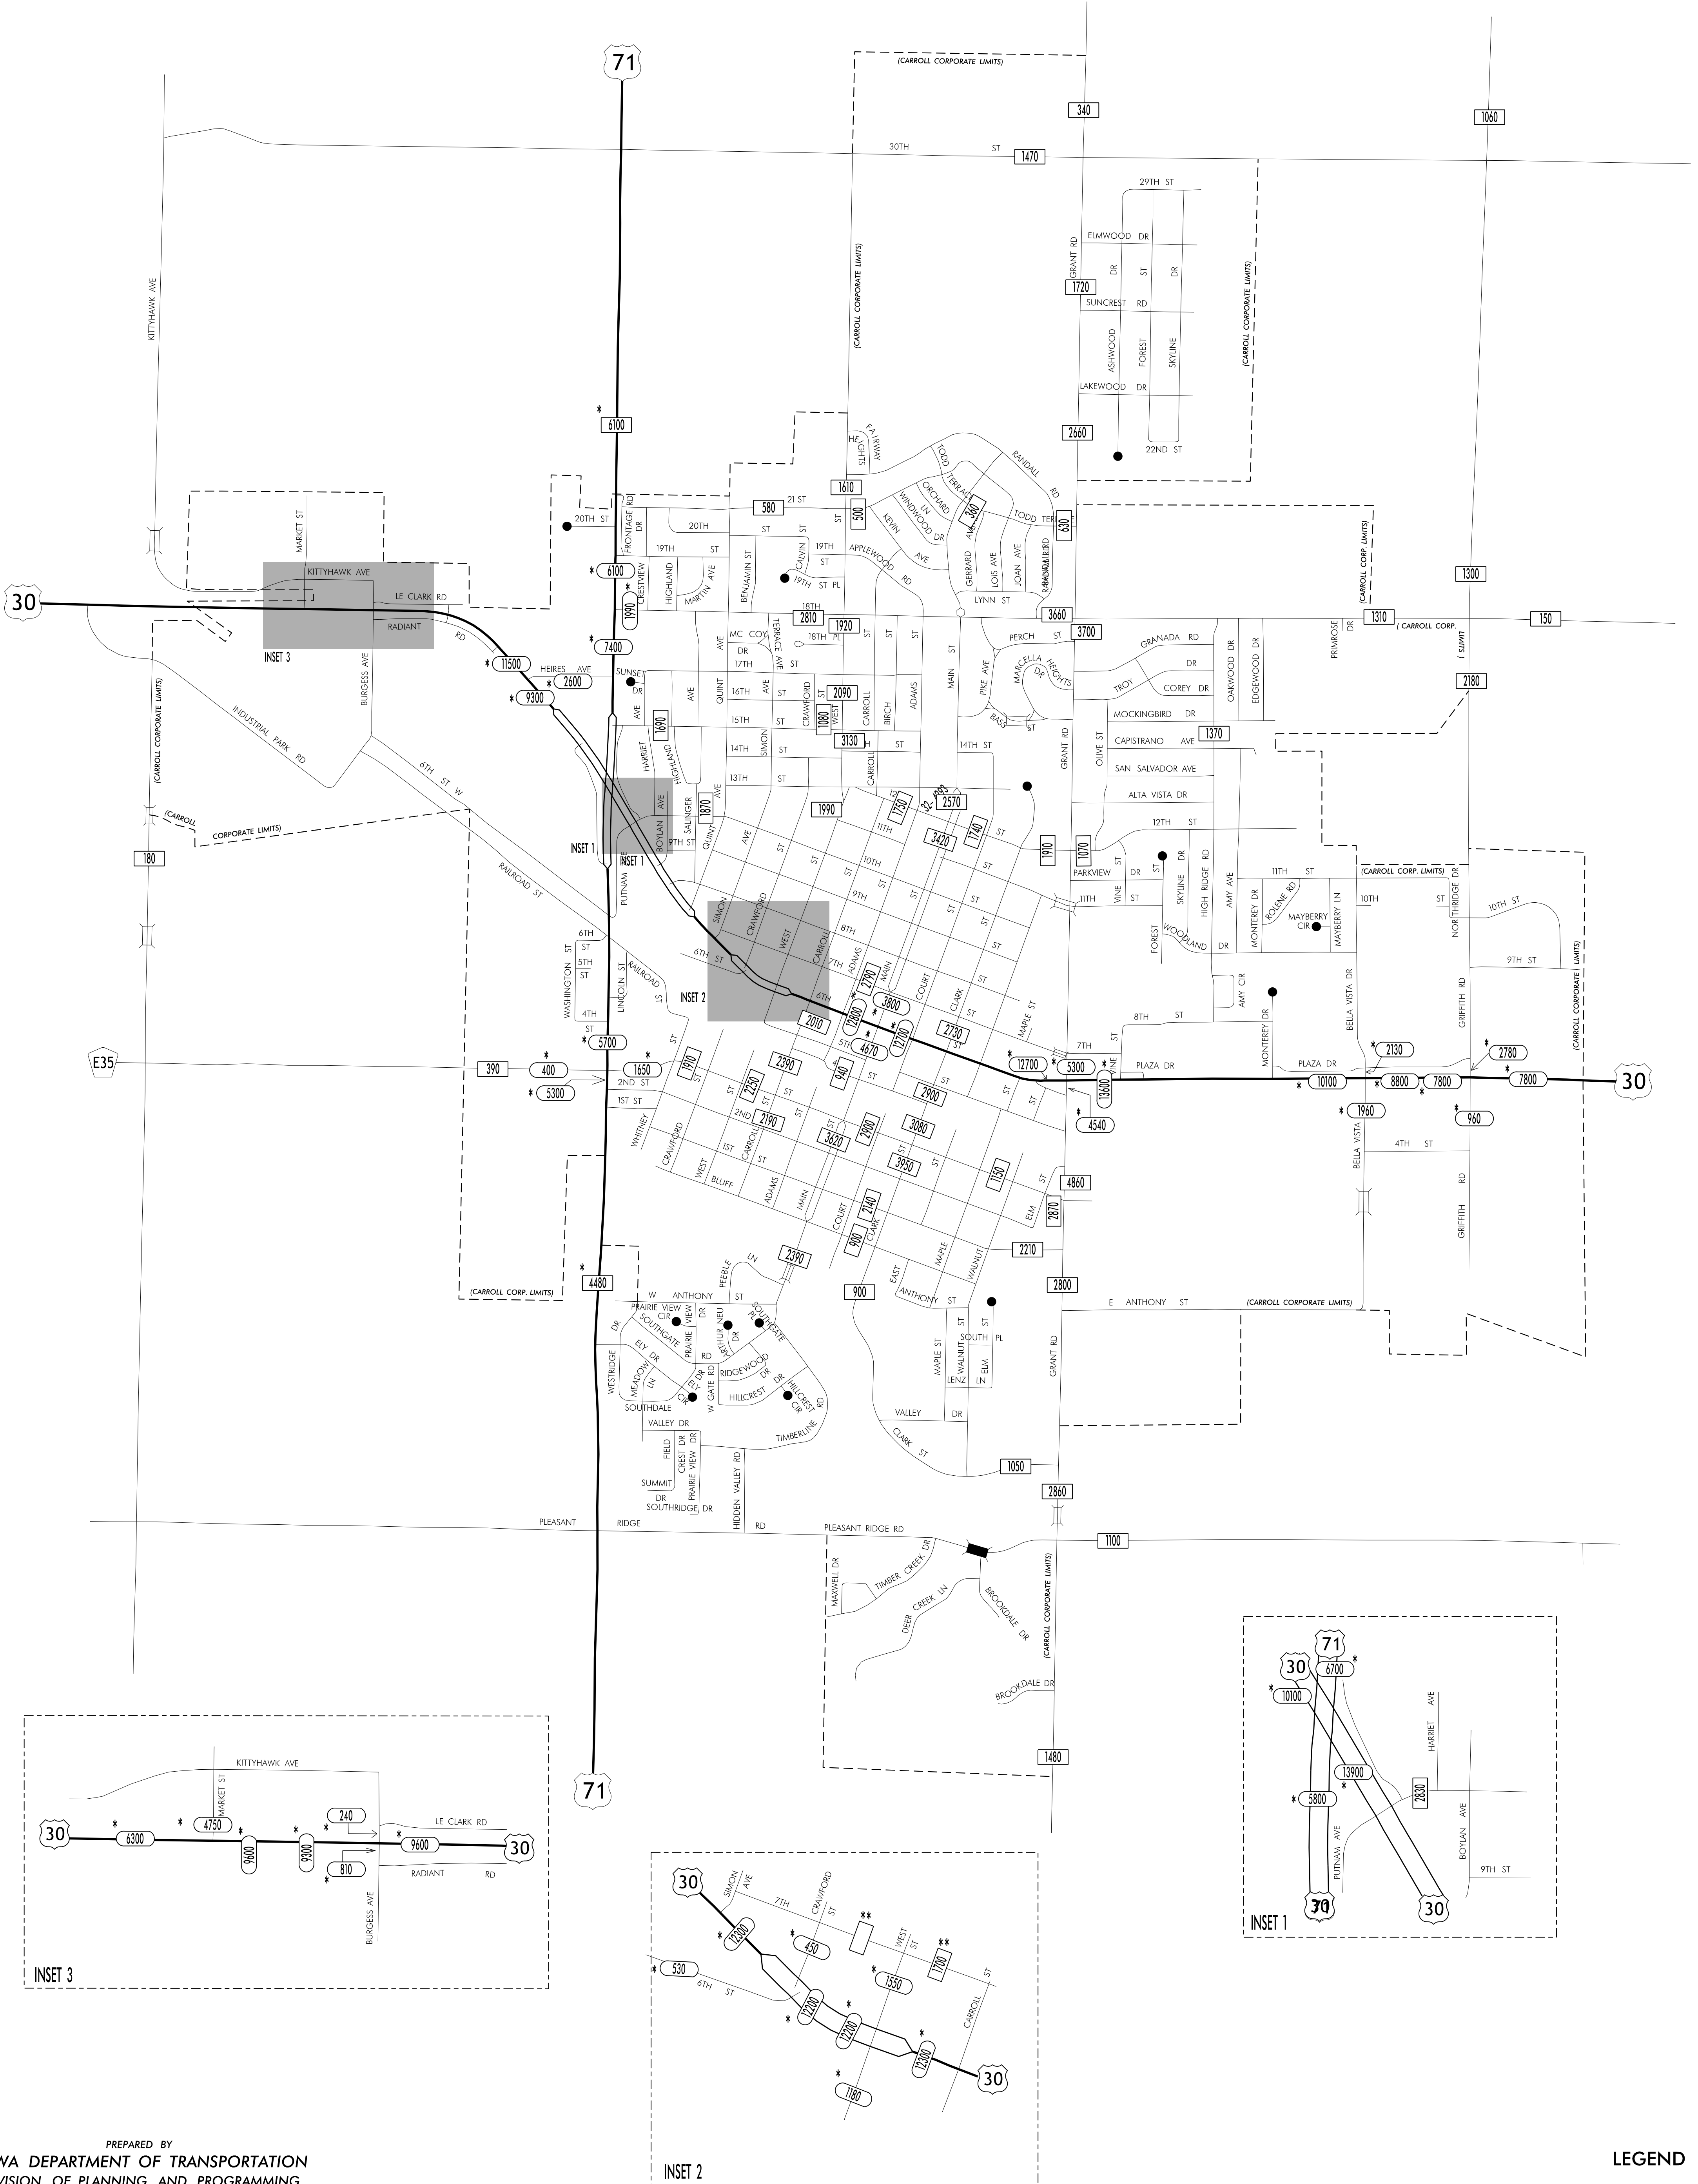

TRAFFIC FLOW MAP OF
CARROLL
CARROLL COUNTY
2012 ANNUAL AVERAGE DAILY TRAFFIC

* 2011 ANNUAL AVERAGE DAILY TRAFFIC
 ** REVISED 07 / 2013

LEGEND

RECORDER ONLY

MANUAL COUNT