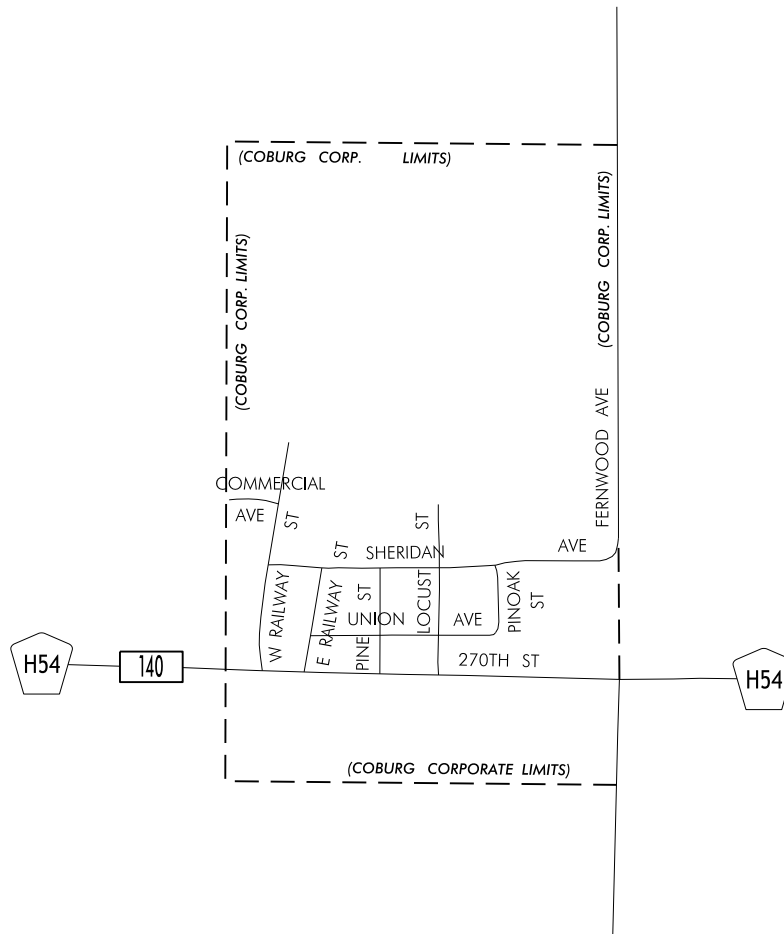

TRAFFIC FLOW MAP OF

COBURG

MONTGOMERY COUNTY

2012 ANNUAL AVERAGE DAILY TRAFFIC

LEGEND

RECORDER ONLY 
MANUAL COUNT 