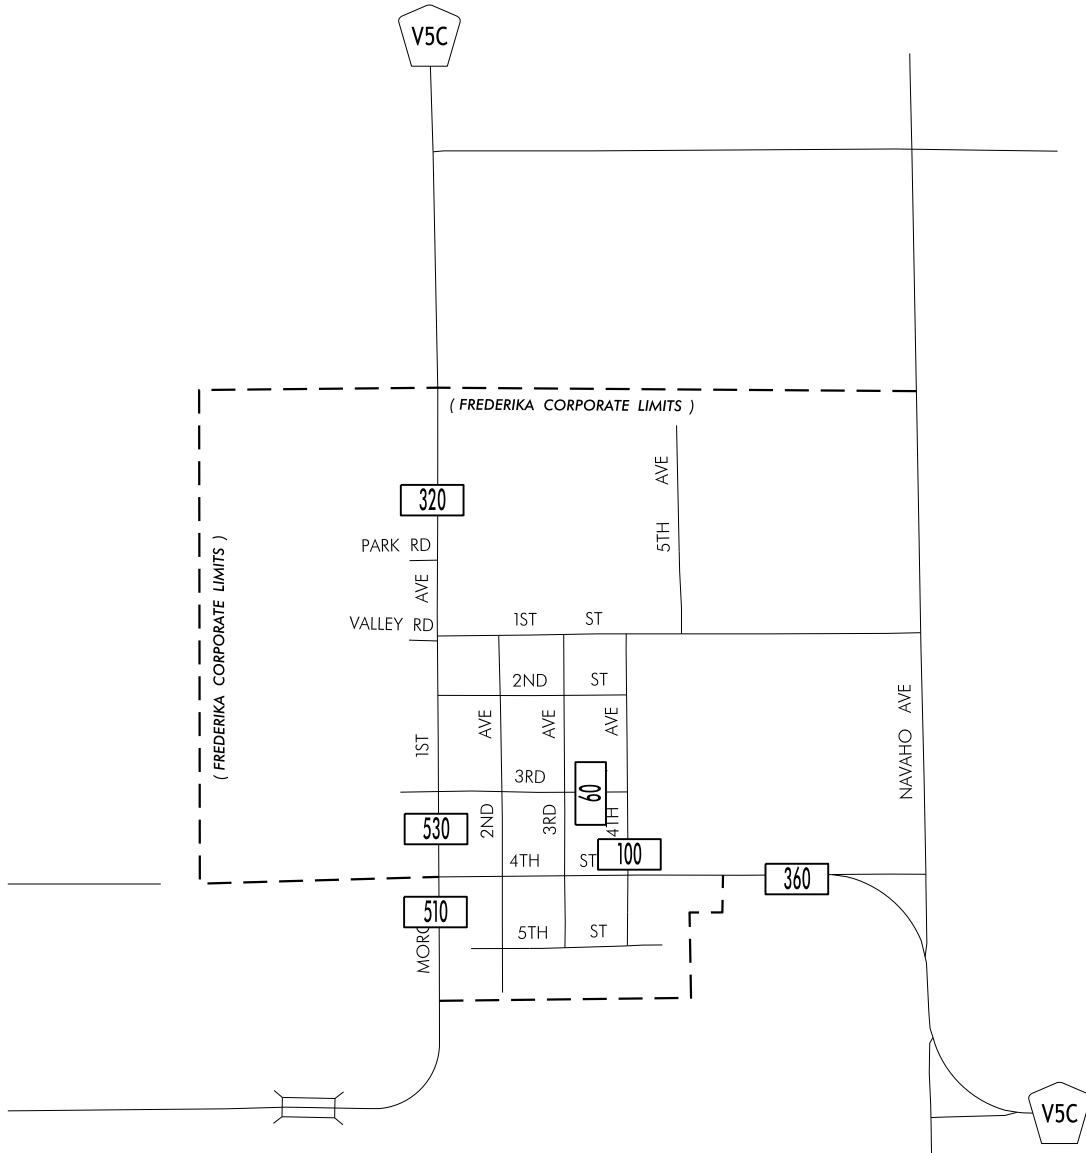

TRAFFIC FLOW MAP OF

**FREDERIKA**

**BREMER COUNTY**

**2013 ANNUAL AVERAGE DAILY TRAFFIC**

**LEGEND**

- RECORDER ONLY
- MANUAL COUNT