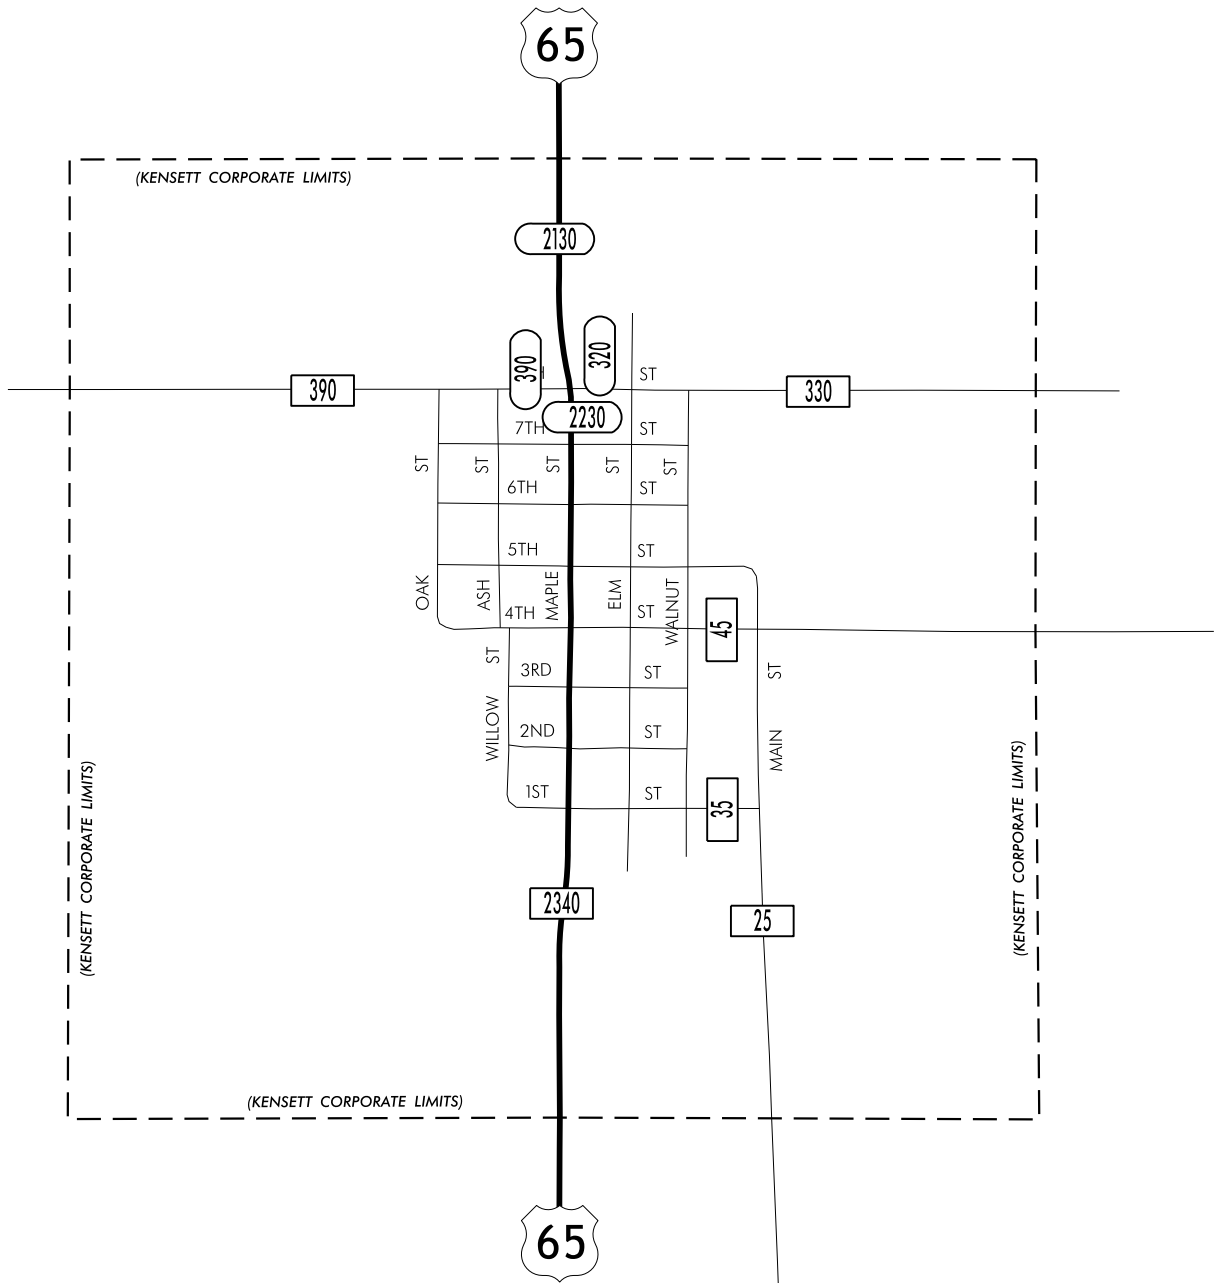

**KENSETT**

**WORTH COUNTY**

**2013 ANNUAL AVERAGE DAILY TRAFFIC**

**LEGEND**

- RECORDER ONLY
- MANUAL COUNT