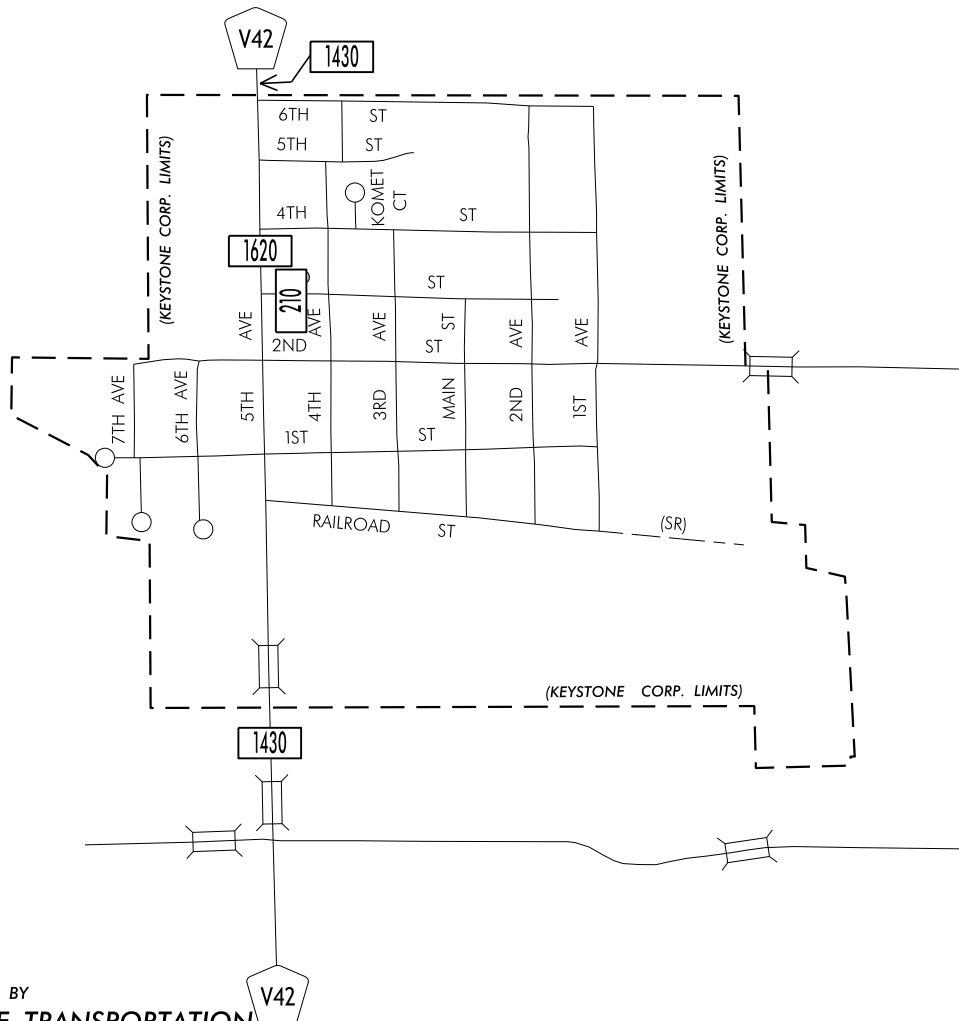

TRAFFIC FLOW MAP OF
KEYSTONE
BENTON COUNTY
2013 ANNUAL AVERAGE DAILY TRAFFIC

LEGEND

- RECORDER ONLY
- MANUAL COUNT