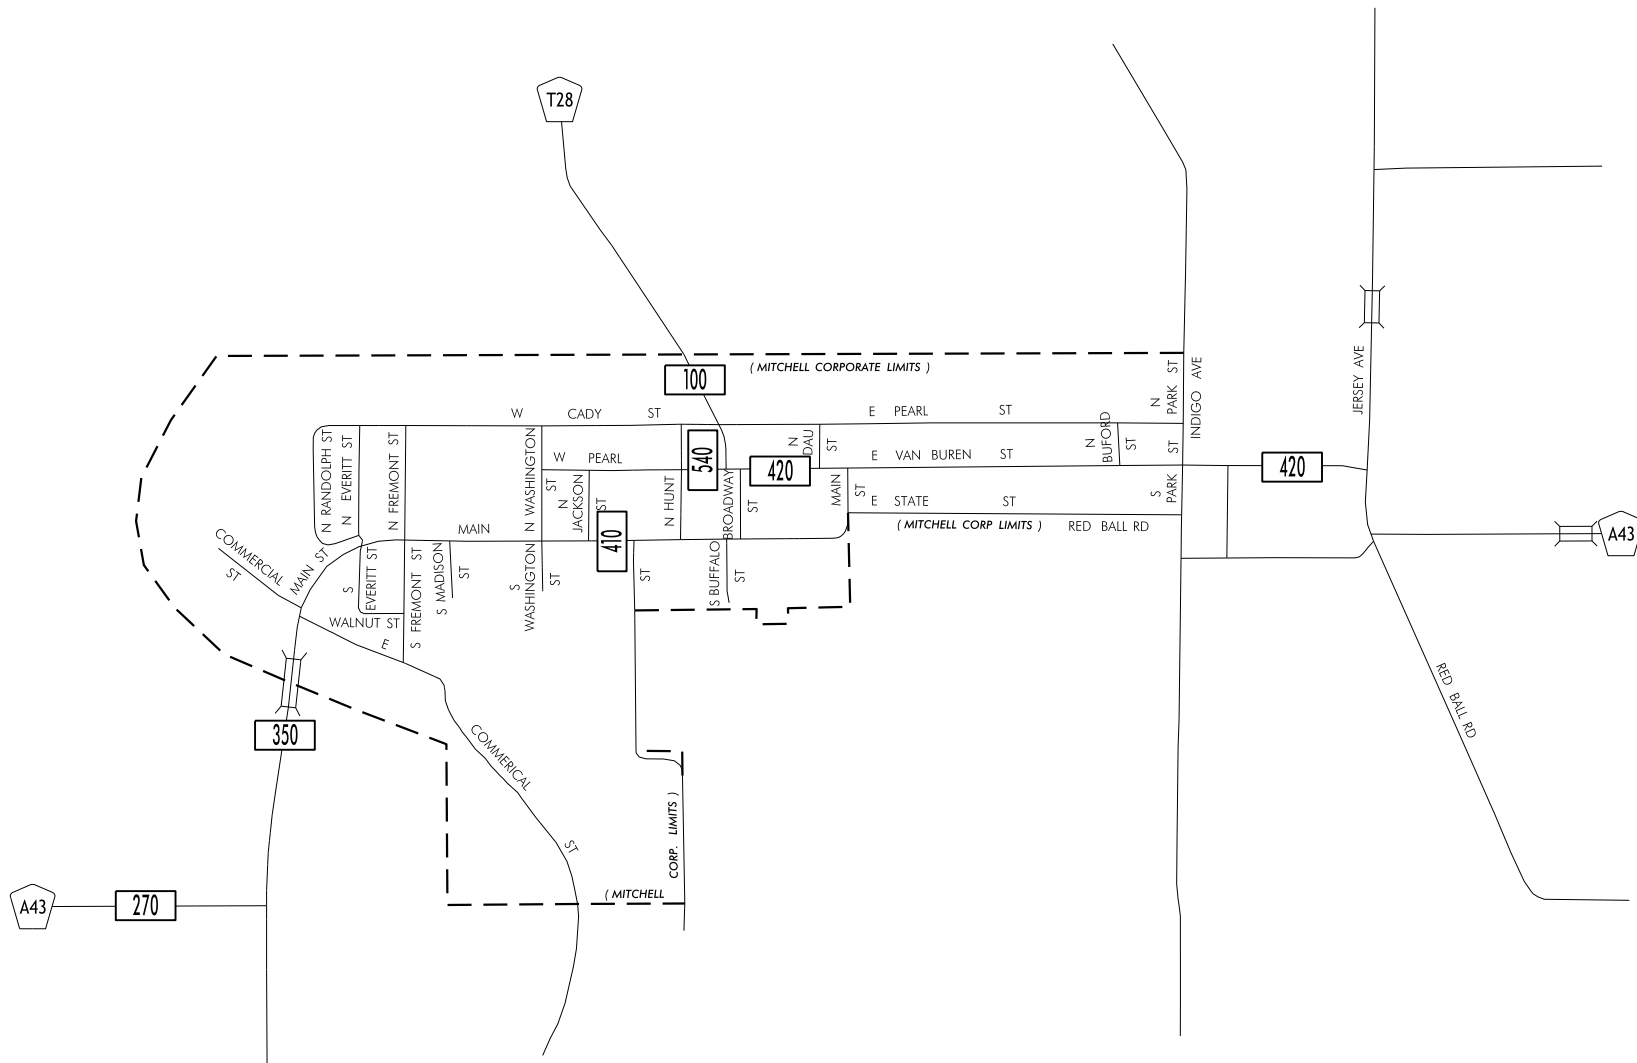

TRAFFIC FLOW MAP OF

MITCHELL

MITCHELL COUNTY

2013 ANNUAL AVERAGE DAILY TRAFFIC

LEGEND

- RECORDER ONLY
- MANUAL COUNT