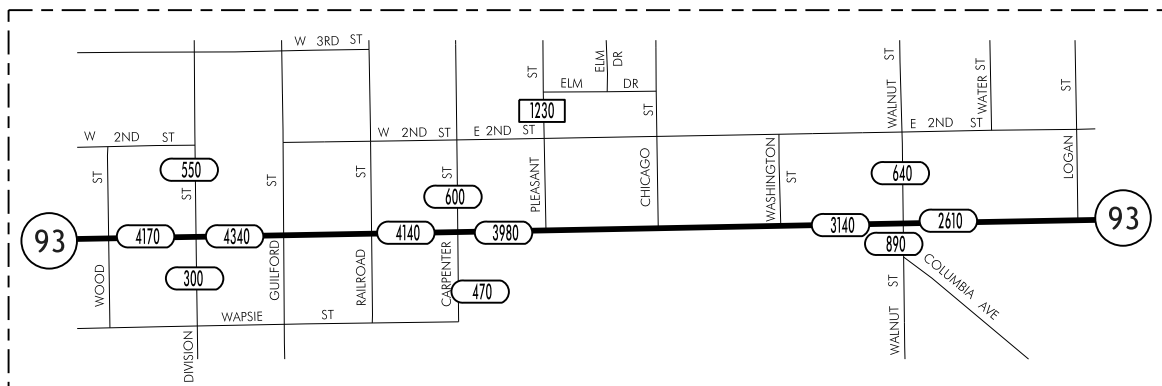

TRAFFIC FLOW MAP OF
SUMNER
BREMER COUNTY
2013 ANNUAL AVERAGE DAILY TRAFFIC

LEGEND

- RECORDER ONLY
- MANUAL COUNT