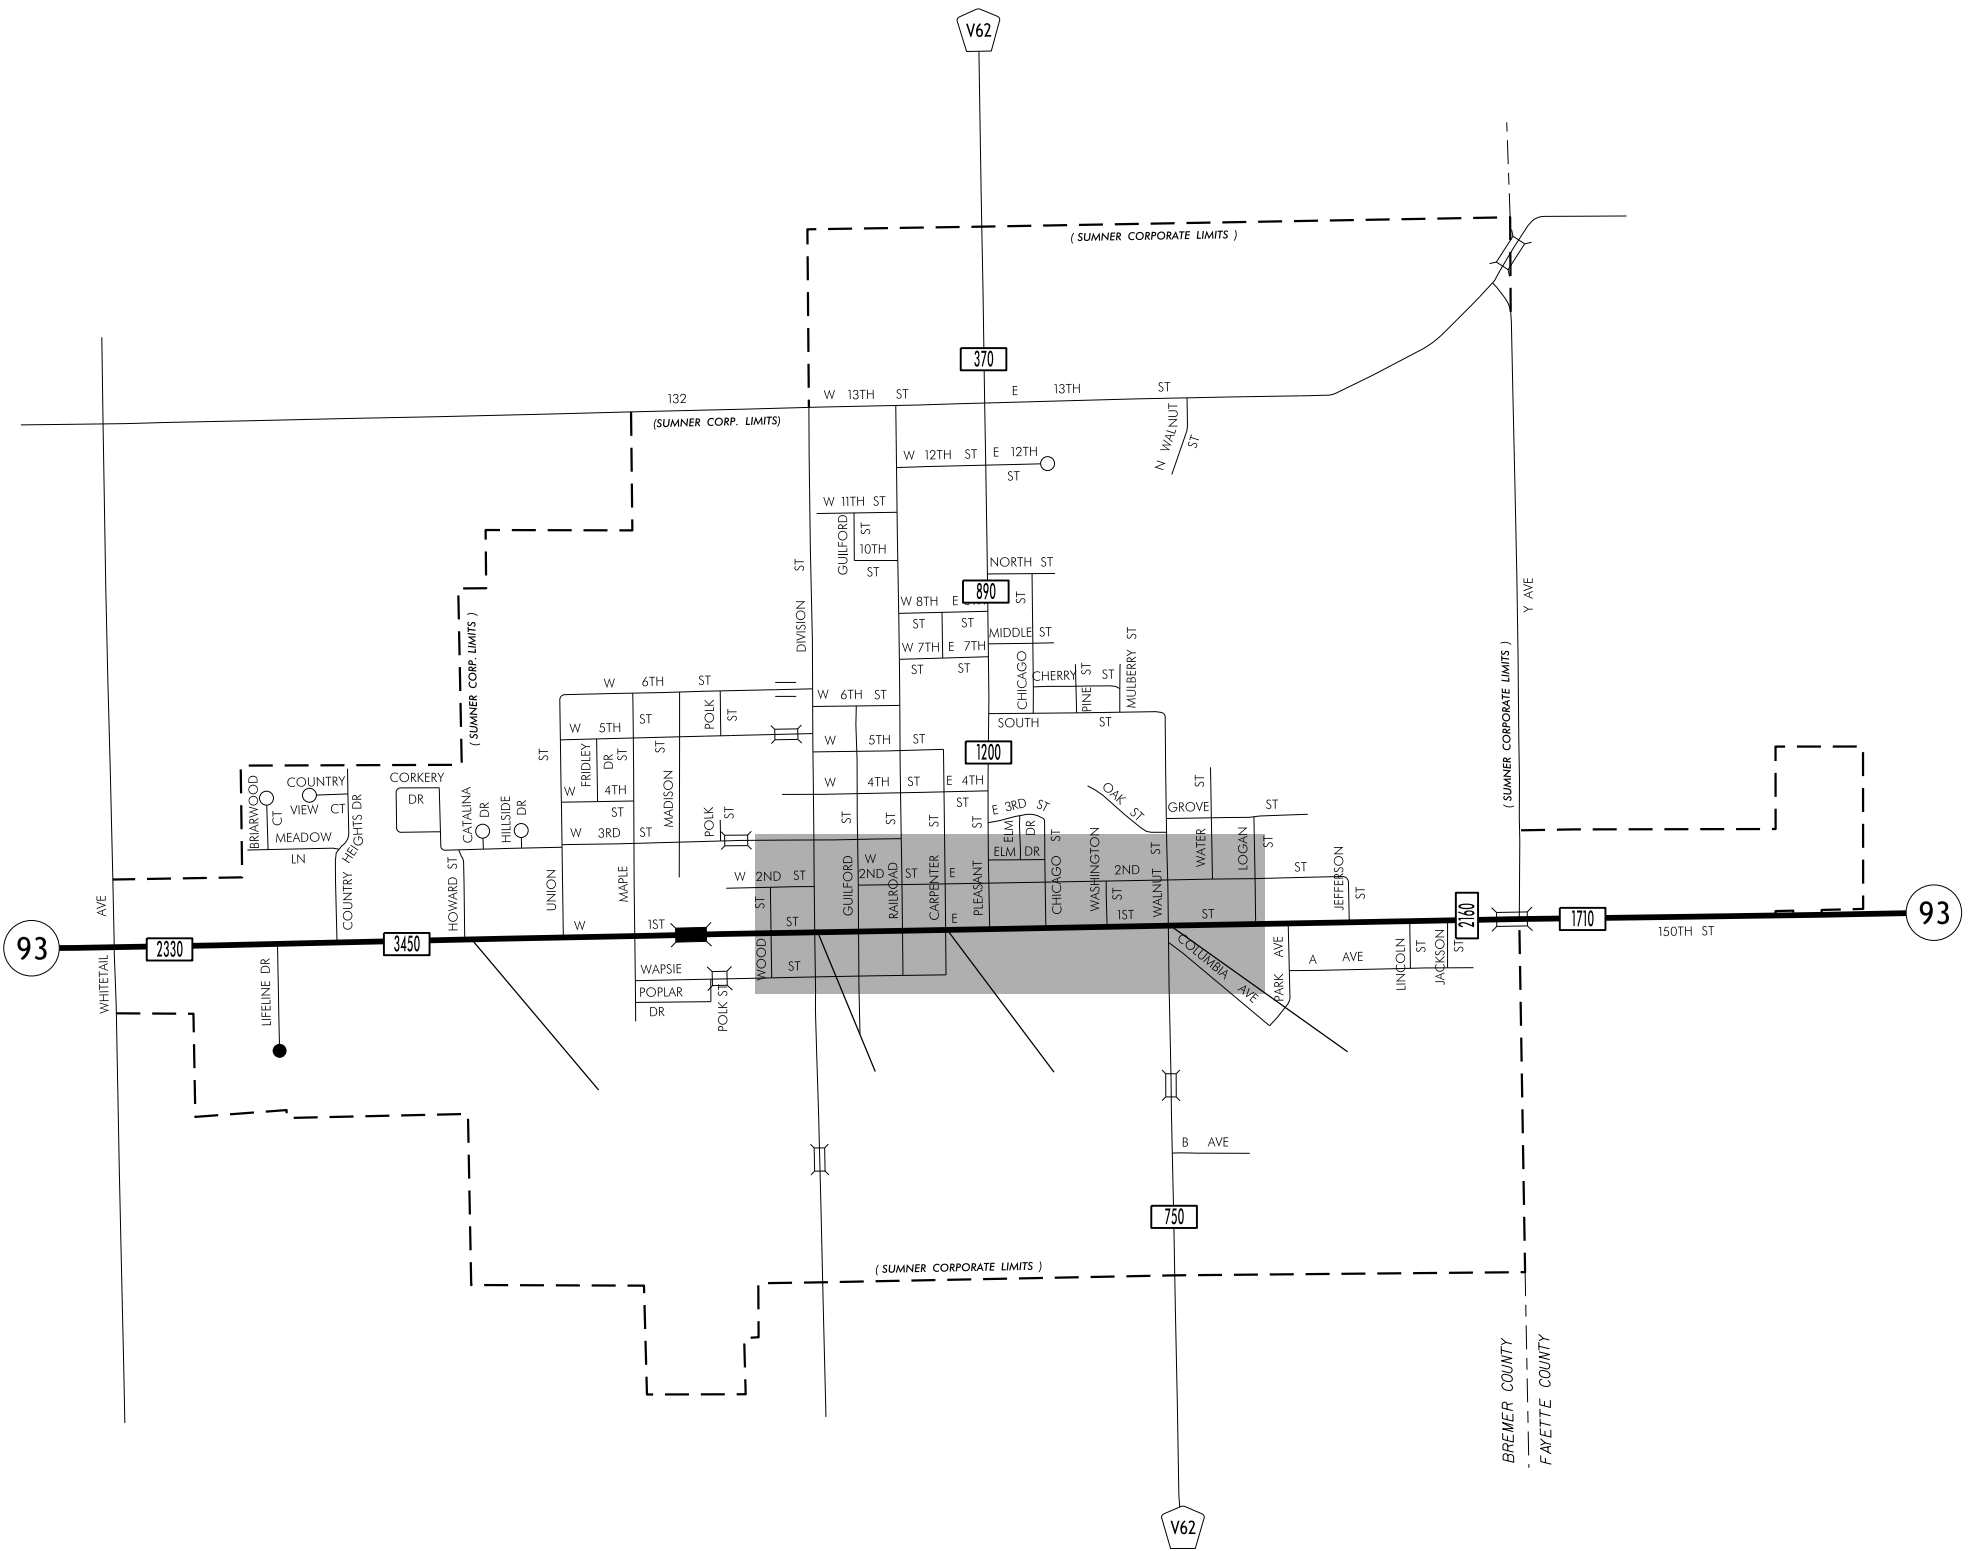

TRAFFIC FLOW MAP OF
SUMNER
BREMER COUNTY
2013 ANNUAL AVERAGE DAILY TRAFFIC

LEGEND

- RECORDER ONLY
- MANUAL COUNT