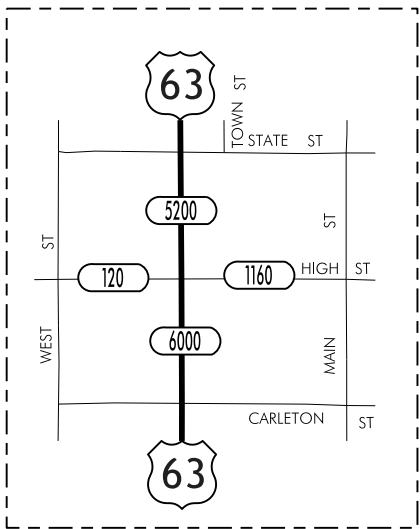

TRAFFIC FLOW MAP OF  
**TOLEDO**  
**TAMA COUNTY**  
**2013 ANNUAL AVERAGE DAILY TRAFFIC**

**LEGEND**

RECORDER ONLY   
 MANUAL COUNT 