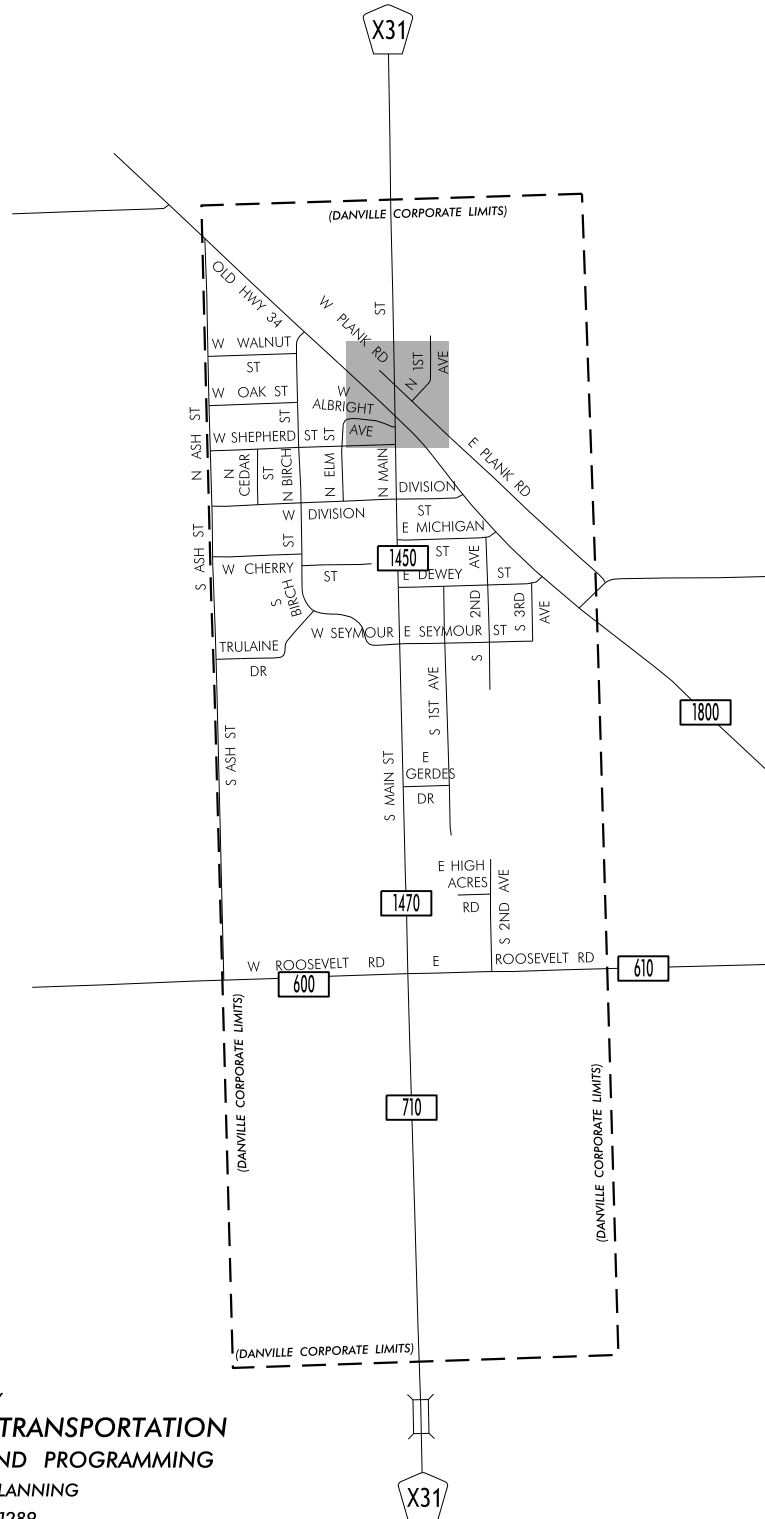

TRAFFIC FLOW MAP OF  
**DANVILLE**

**DES MOINES COUNTY**

**2014 ANNUAL AVERAGE DAILY TRAFFIC**

**LEGEND**

RECORDER ONLY   
MANUAL COUNT 