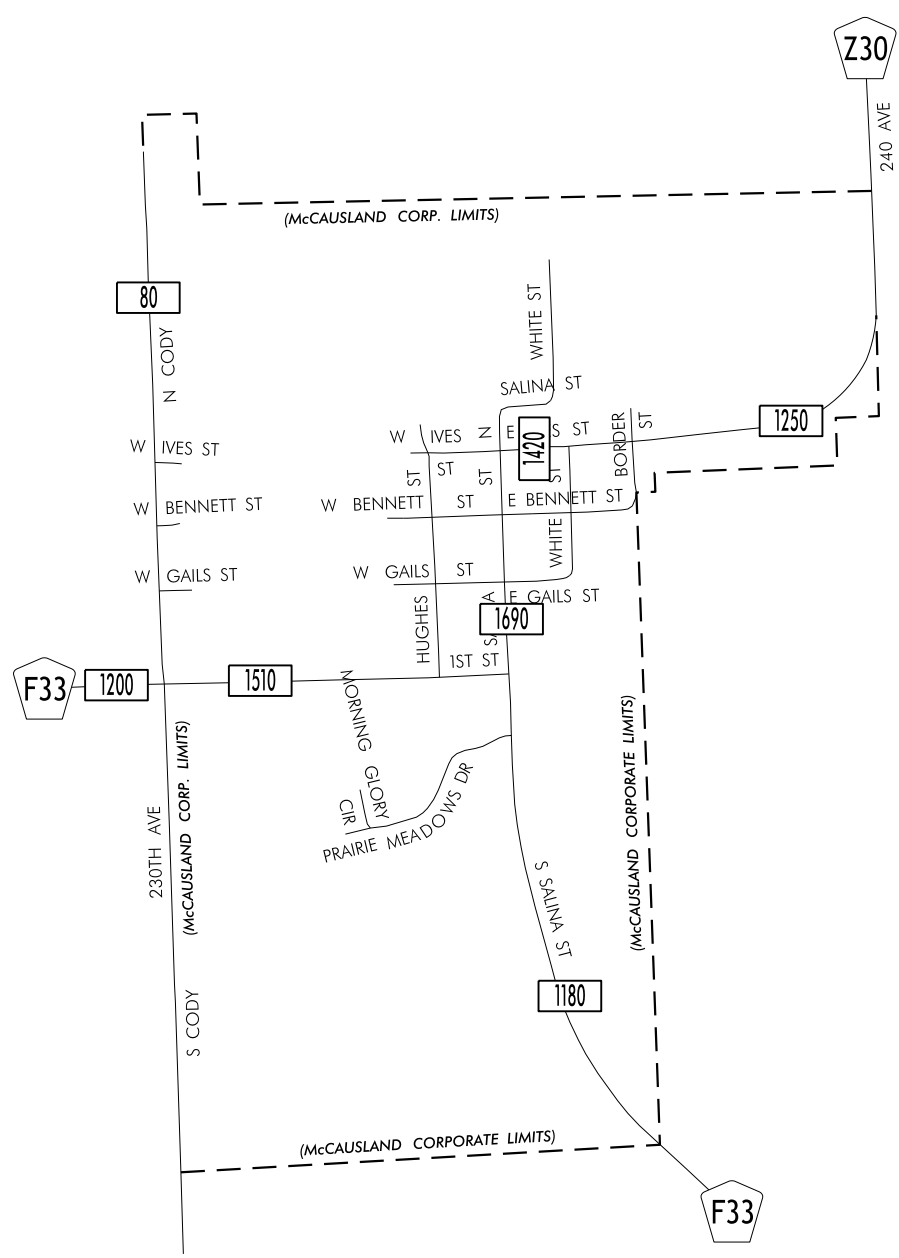

TRAFFIC FLOW MAP OF
MCCAUSLAND
SCOTT COUNTY
2014 ANNUAL AVERAGE DAILY TRAFFIC

PREPARED BY

LEGEND

- RECORDER ONLY
- MANUAL COUNT