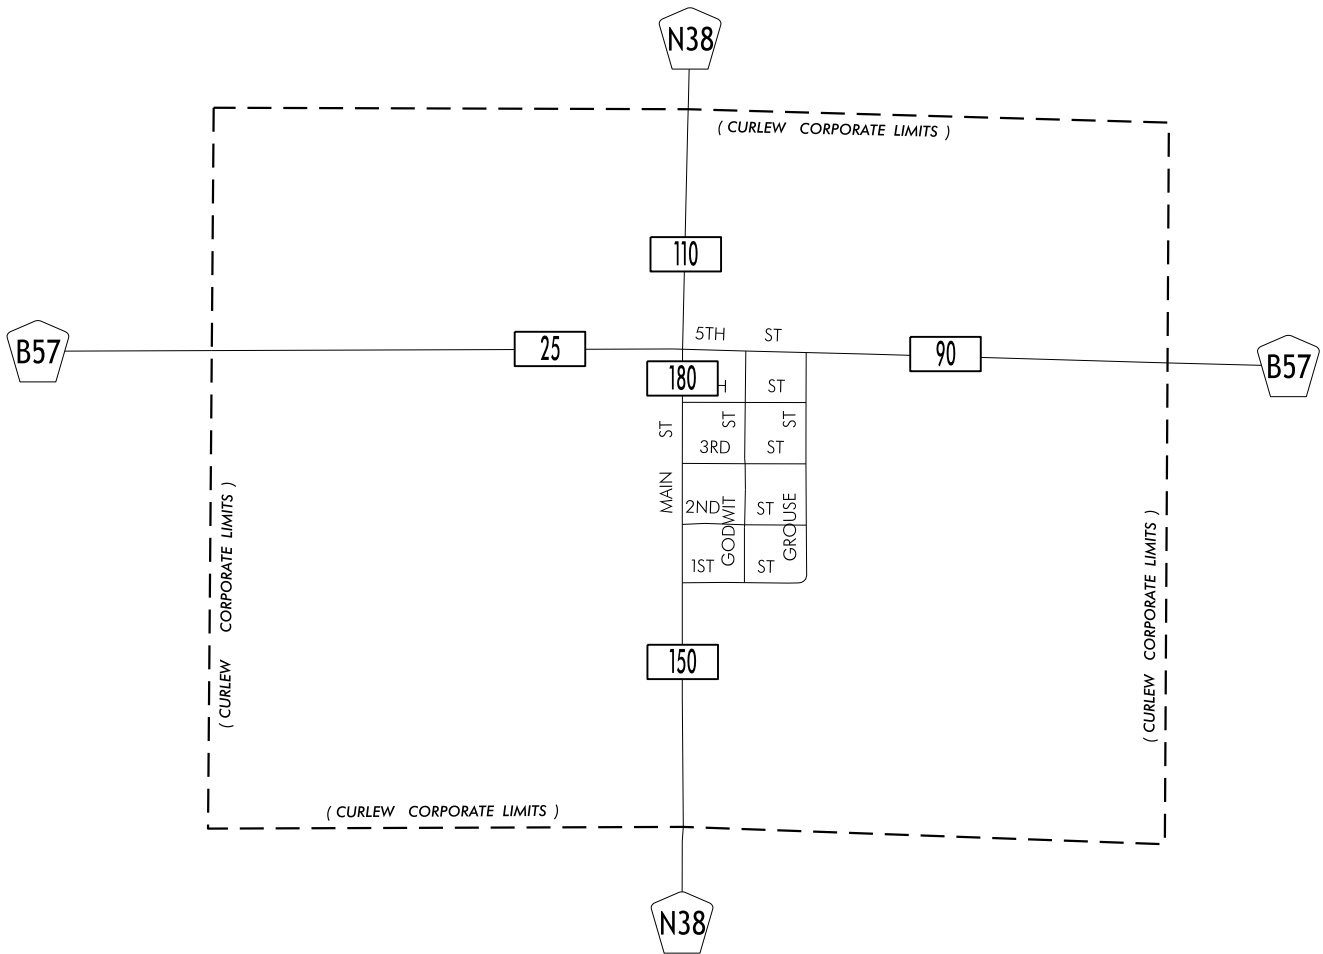

TRAFFIC FLOW MAP OF

CURLEW

PALO ALTO COUNTY

2015 ANNUAL AVERAGE DAILY TRAFFIC

LEGEND

- RECORDER ONLY
- MANUAL COUNT