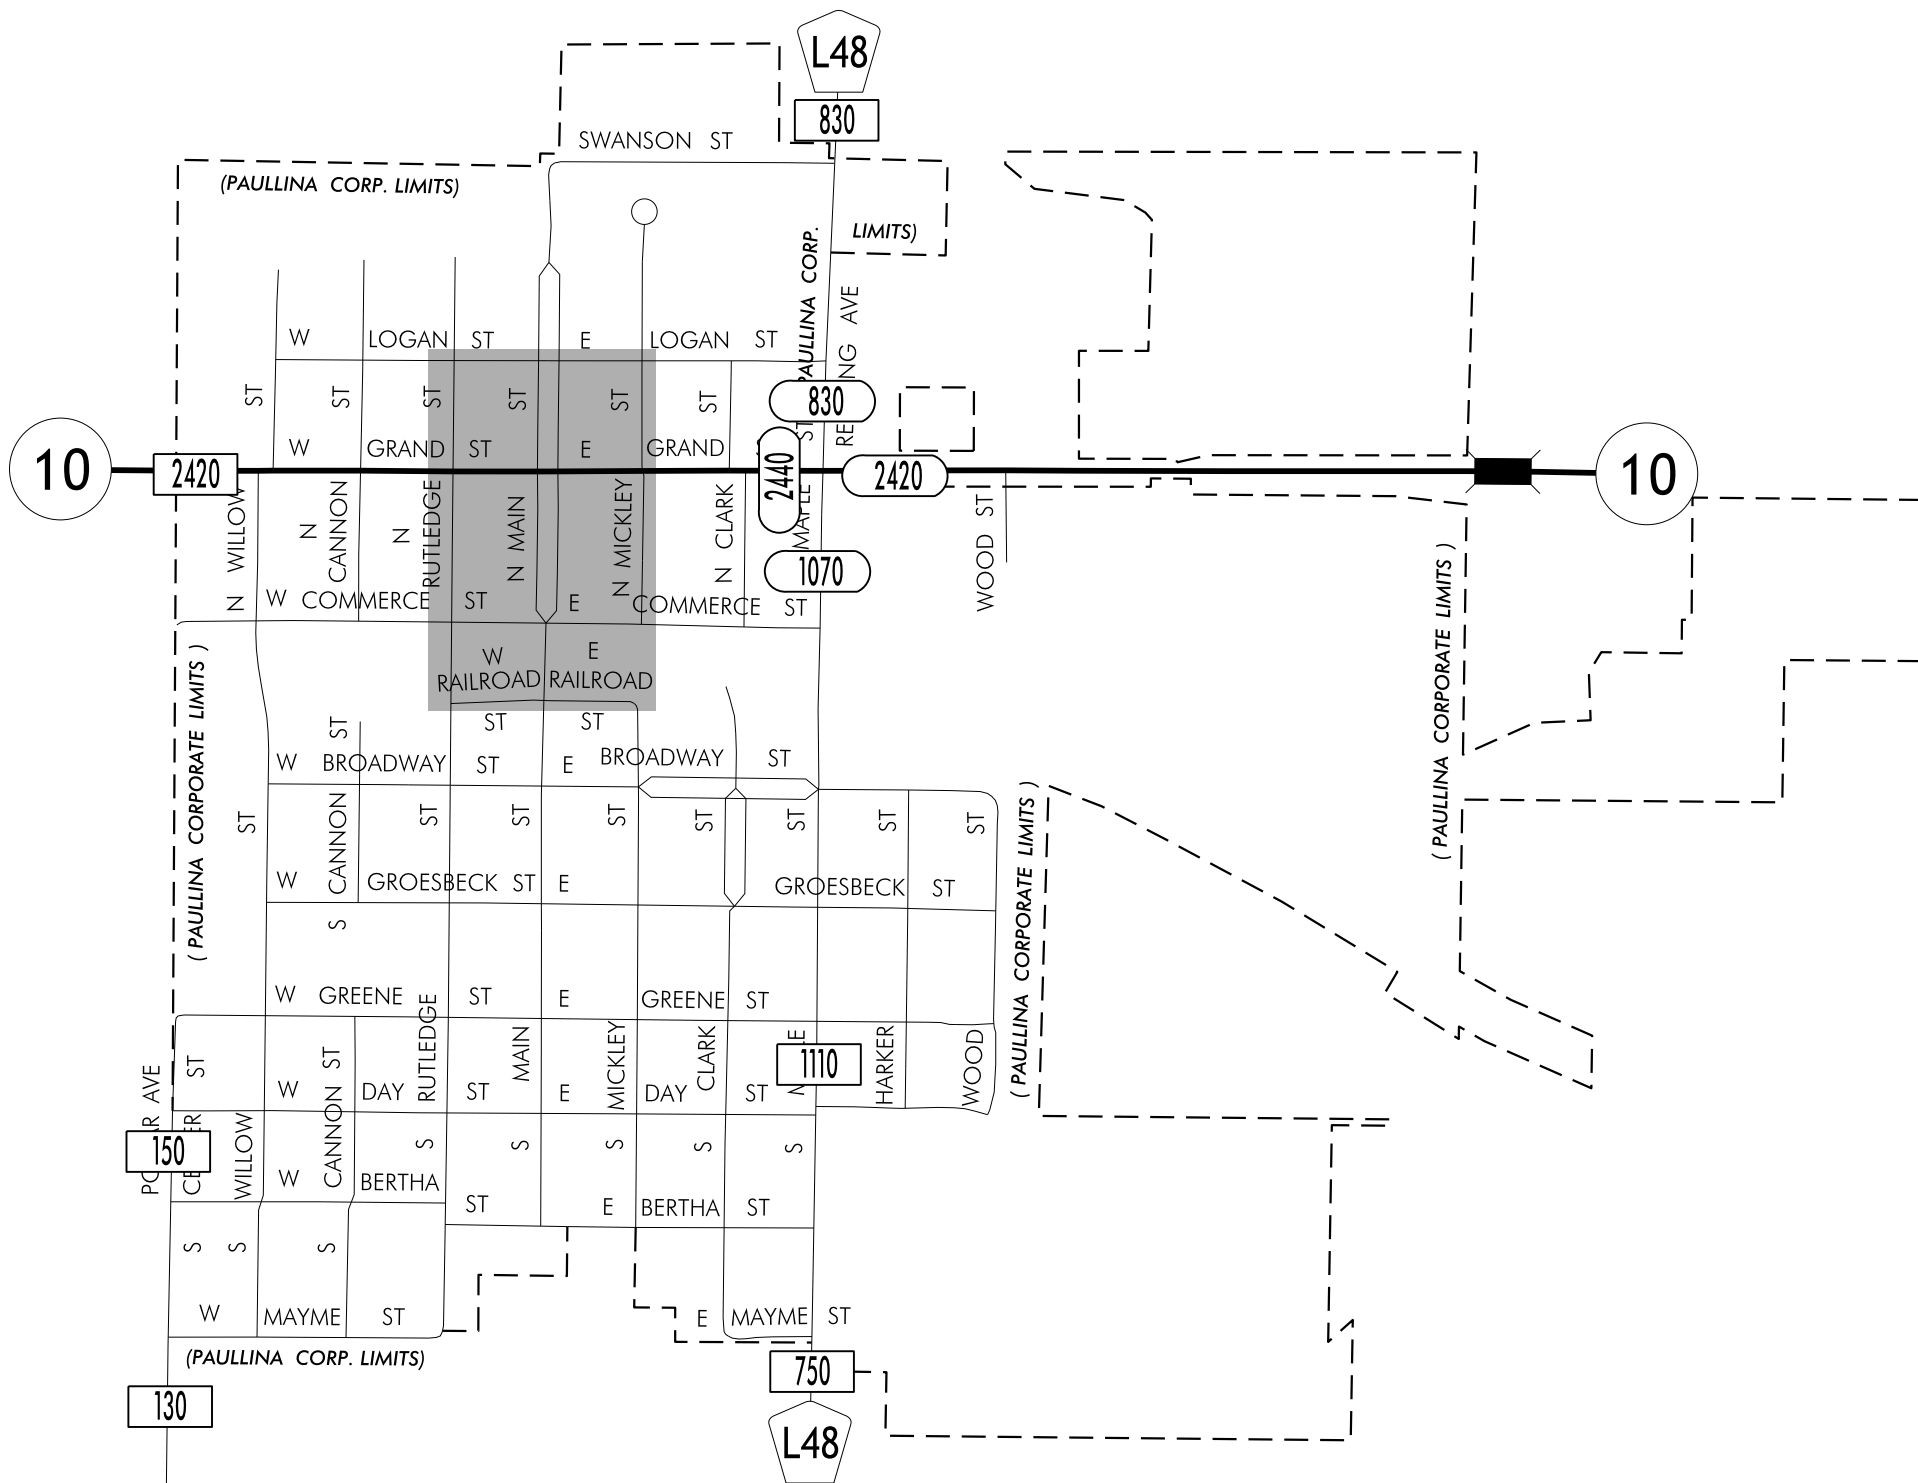

TRAFFIC FLOW MAP OF

PAULLINA

O'BRIEN COUNTY

2015 ANNUAL AVERAGE DAILY TRAFFIC

LEGEND

RECORDER ONLY 
 MANUAL COUNT 