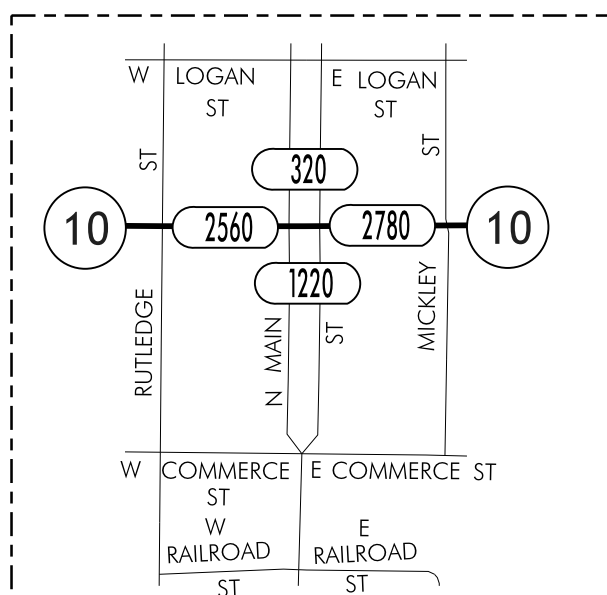

TRAFFIC FLOW MAP OF

PAULLINA

O'BRIEN COUNTY

2015 ANNUAL AVERAGE DAILY TRAFFIC

LEGEND

RECORDER ONLY 
 MANUAL COUNT 