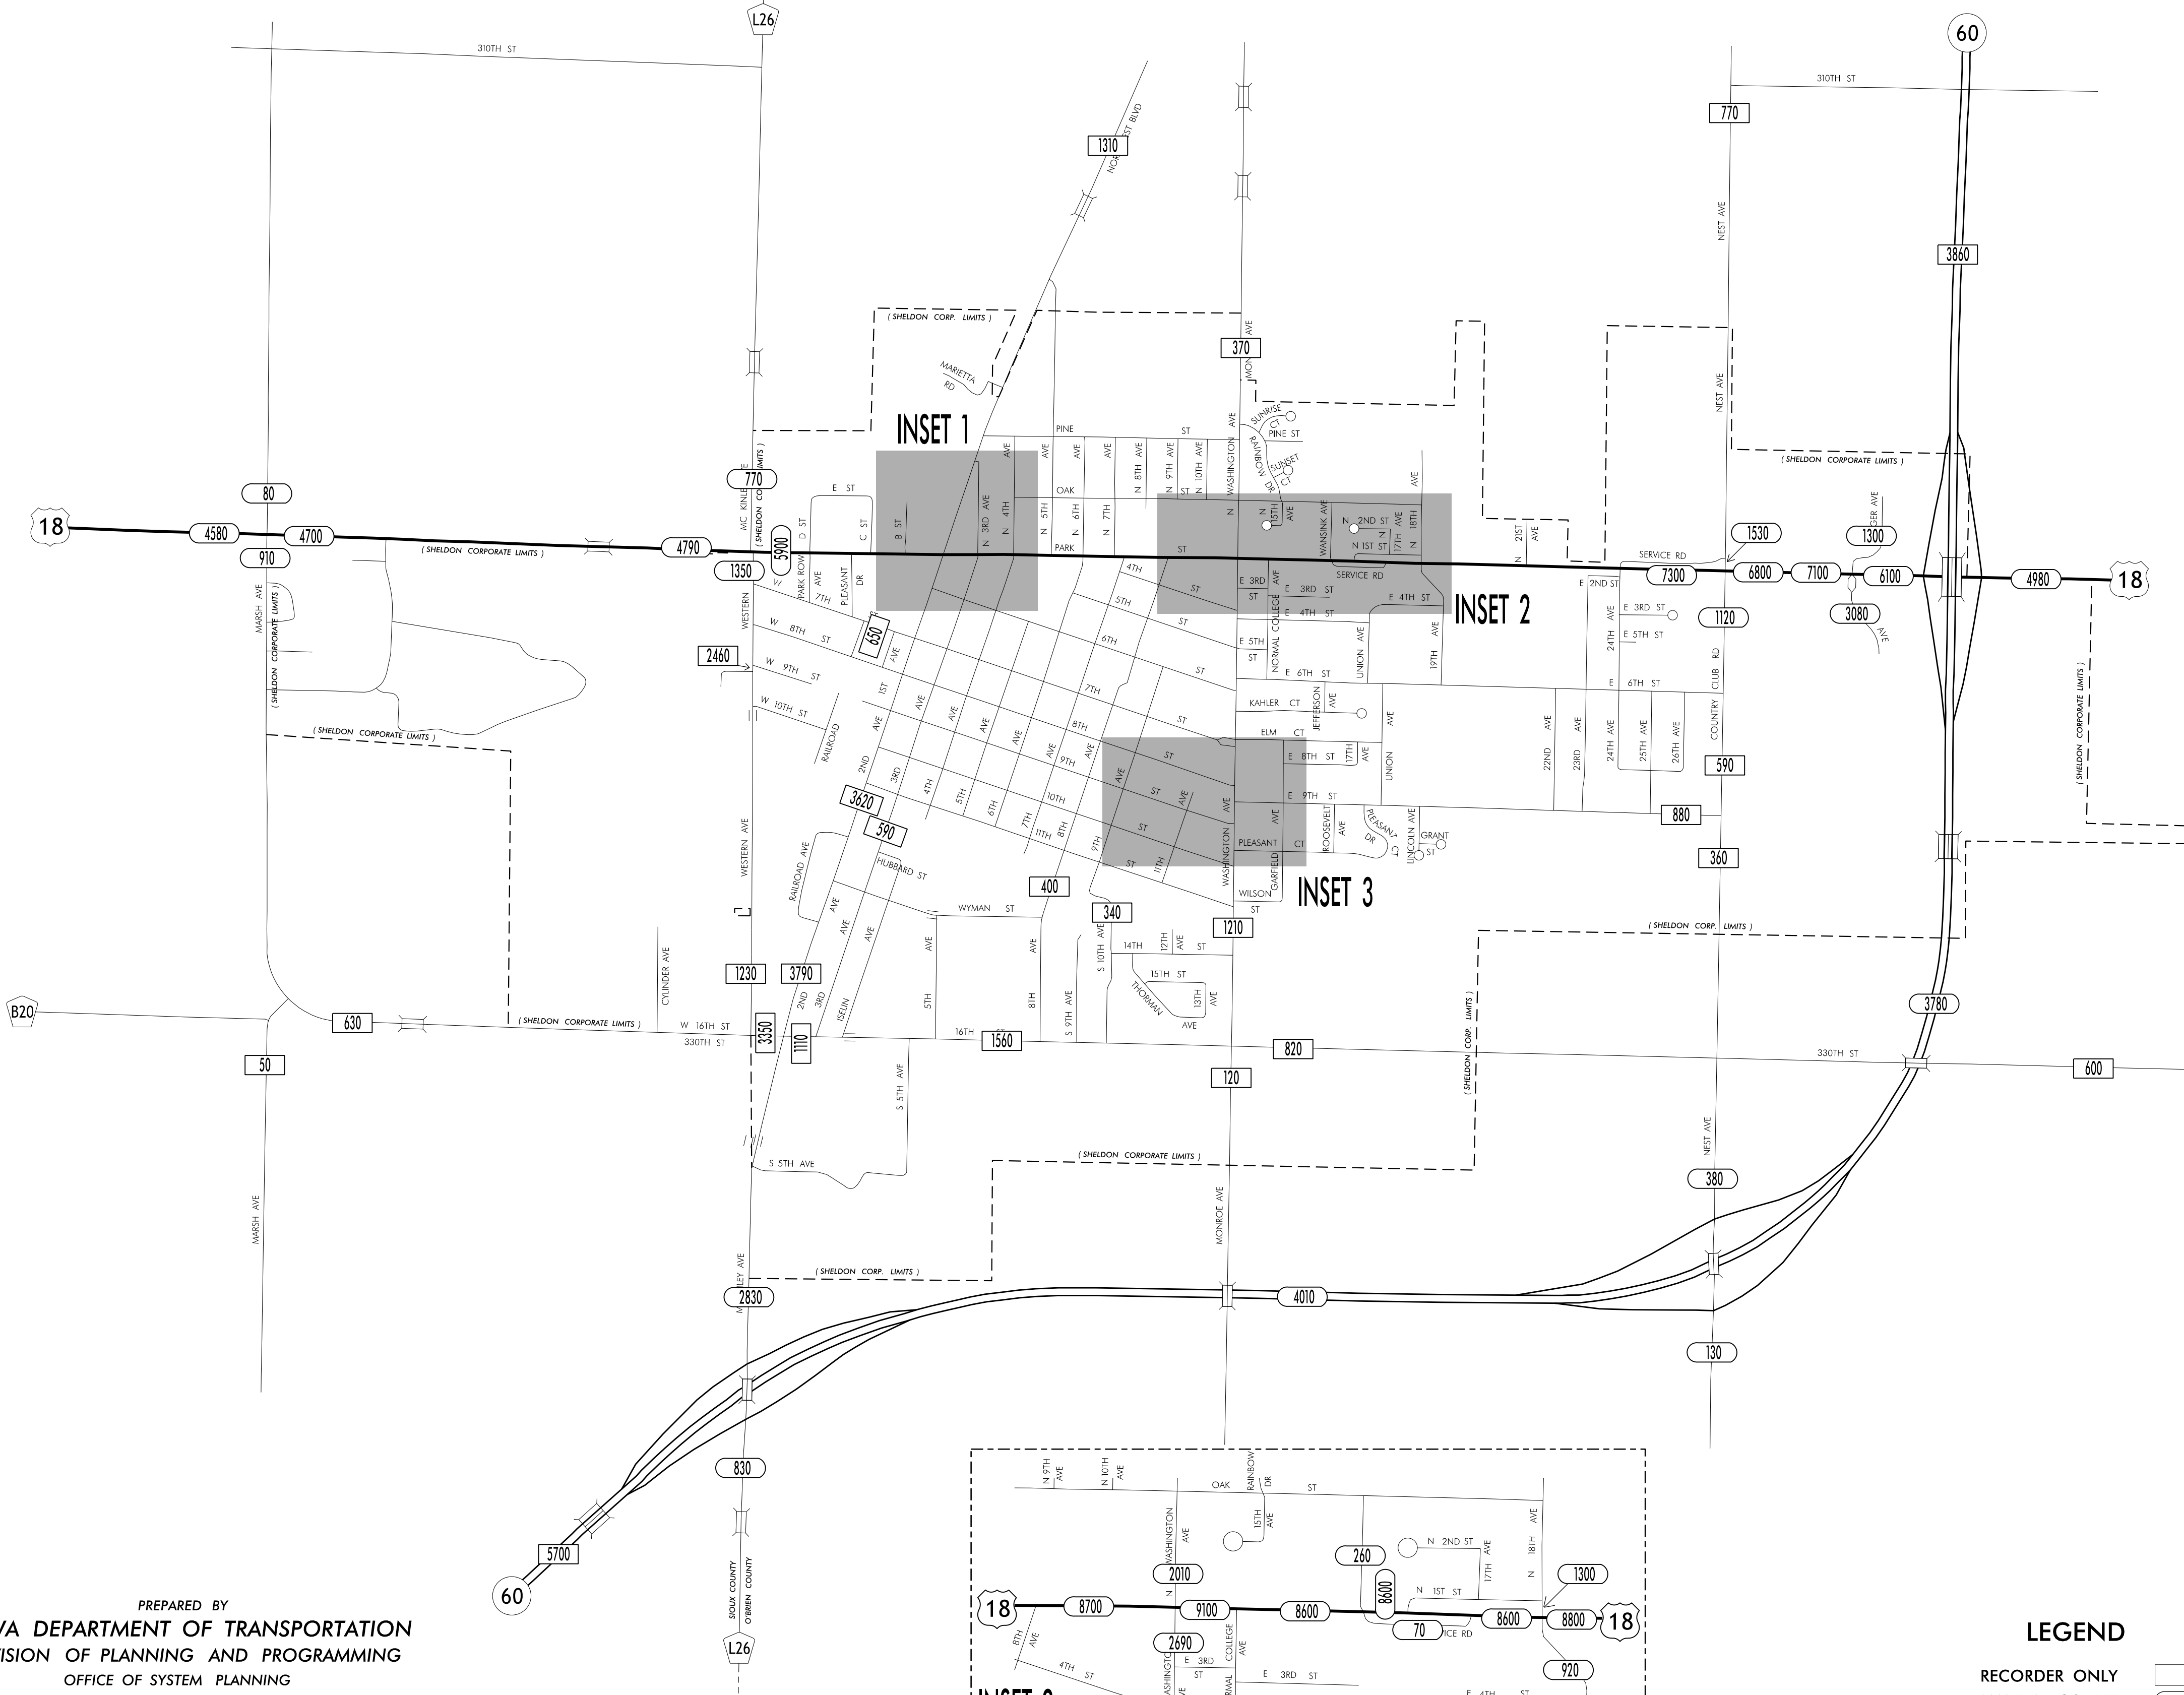

TRAFFIC FLOW MAP OF
SHELDON
O'BRIEN COUNTY
2015 ANNUAL AVERAGE DAILY TRAFFIC

LEGEND

- RECORDER ONLY
- MANUAL COUNT