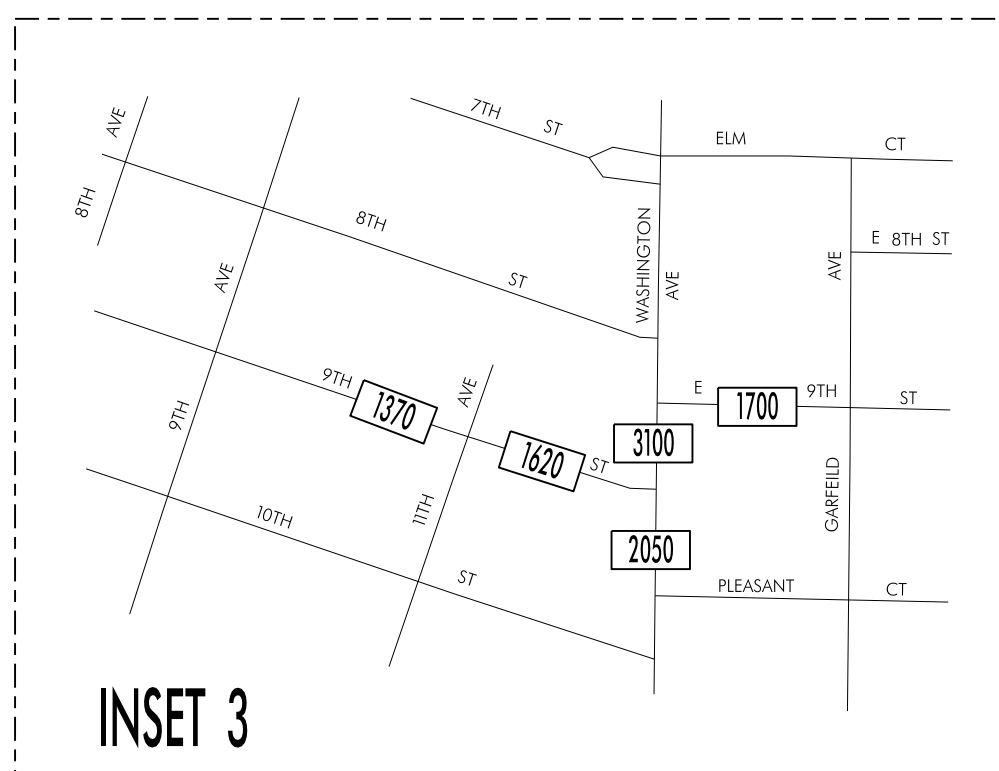

TRAFFIC FLOW MAP OF
SHELDON
O'BRIEN COUNTY
2015 ANNUAL AVERAGE DAILY TRAFFIC

LEGEND

- RECORDER ONLY
- MANUAL COUNT