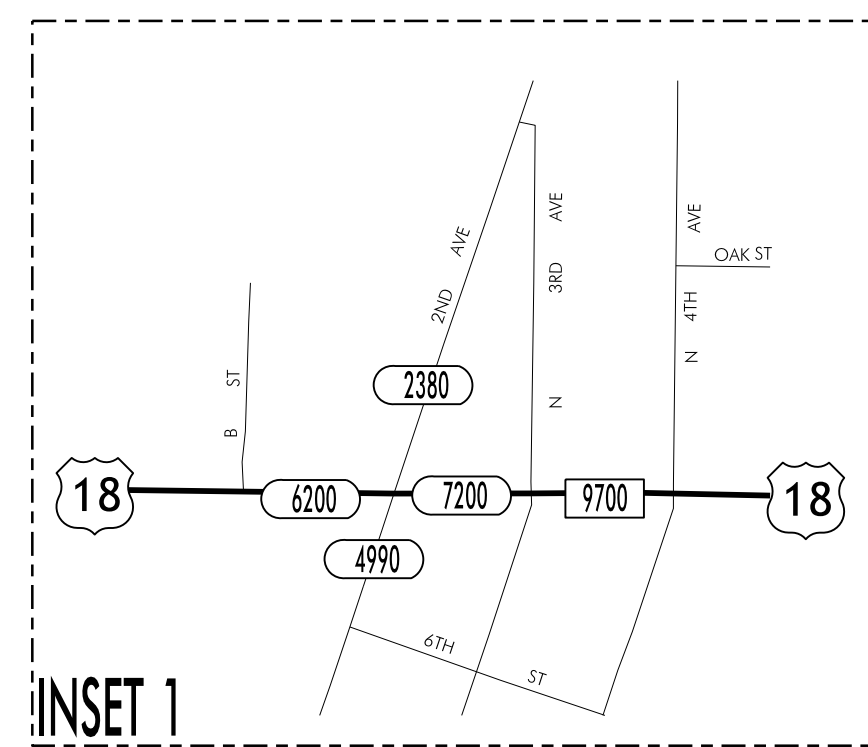

TRAFFIC FLOW MAP OF
SHELDON
O'BRIEN COUNTY
2015 ANNUAL AVERAGE DAILY TRAFFIC

LEGEND

- RECORDER ONLY
- MANUAL COUNT