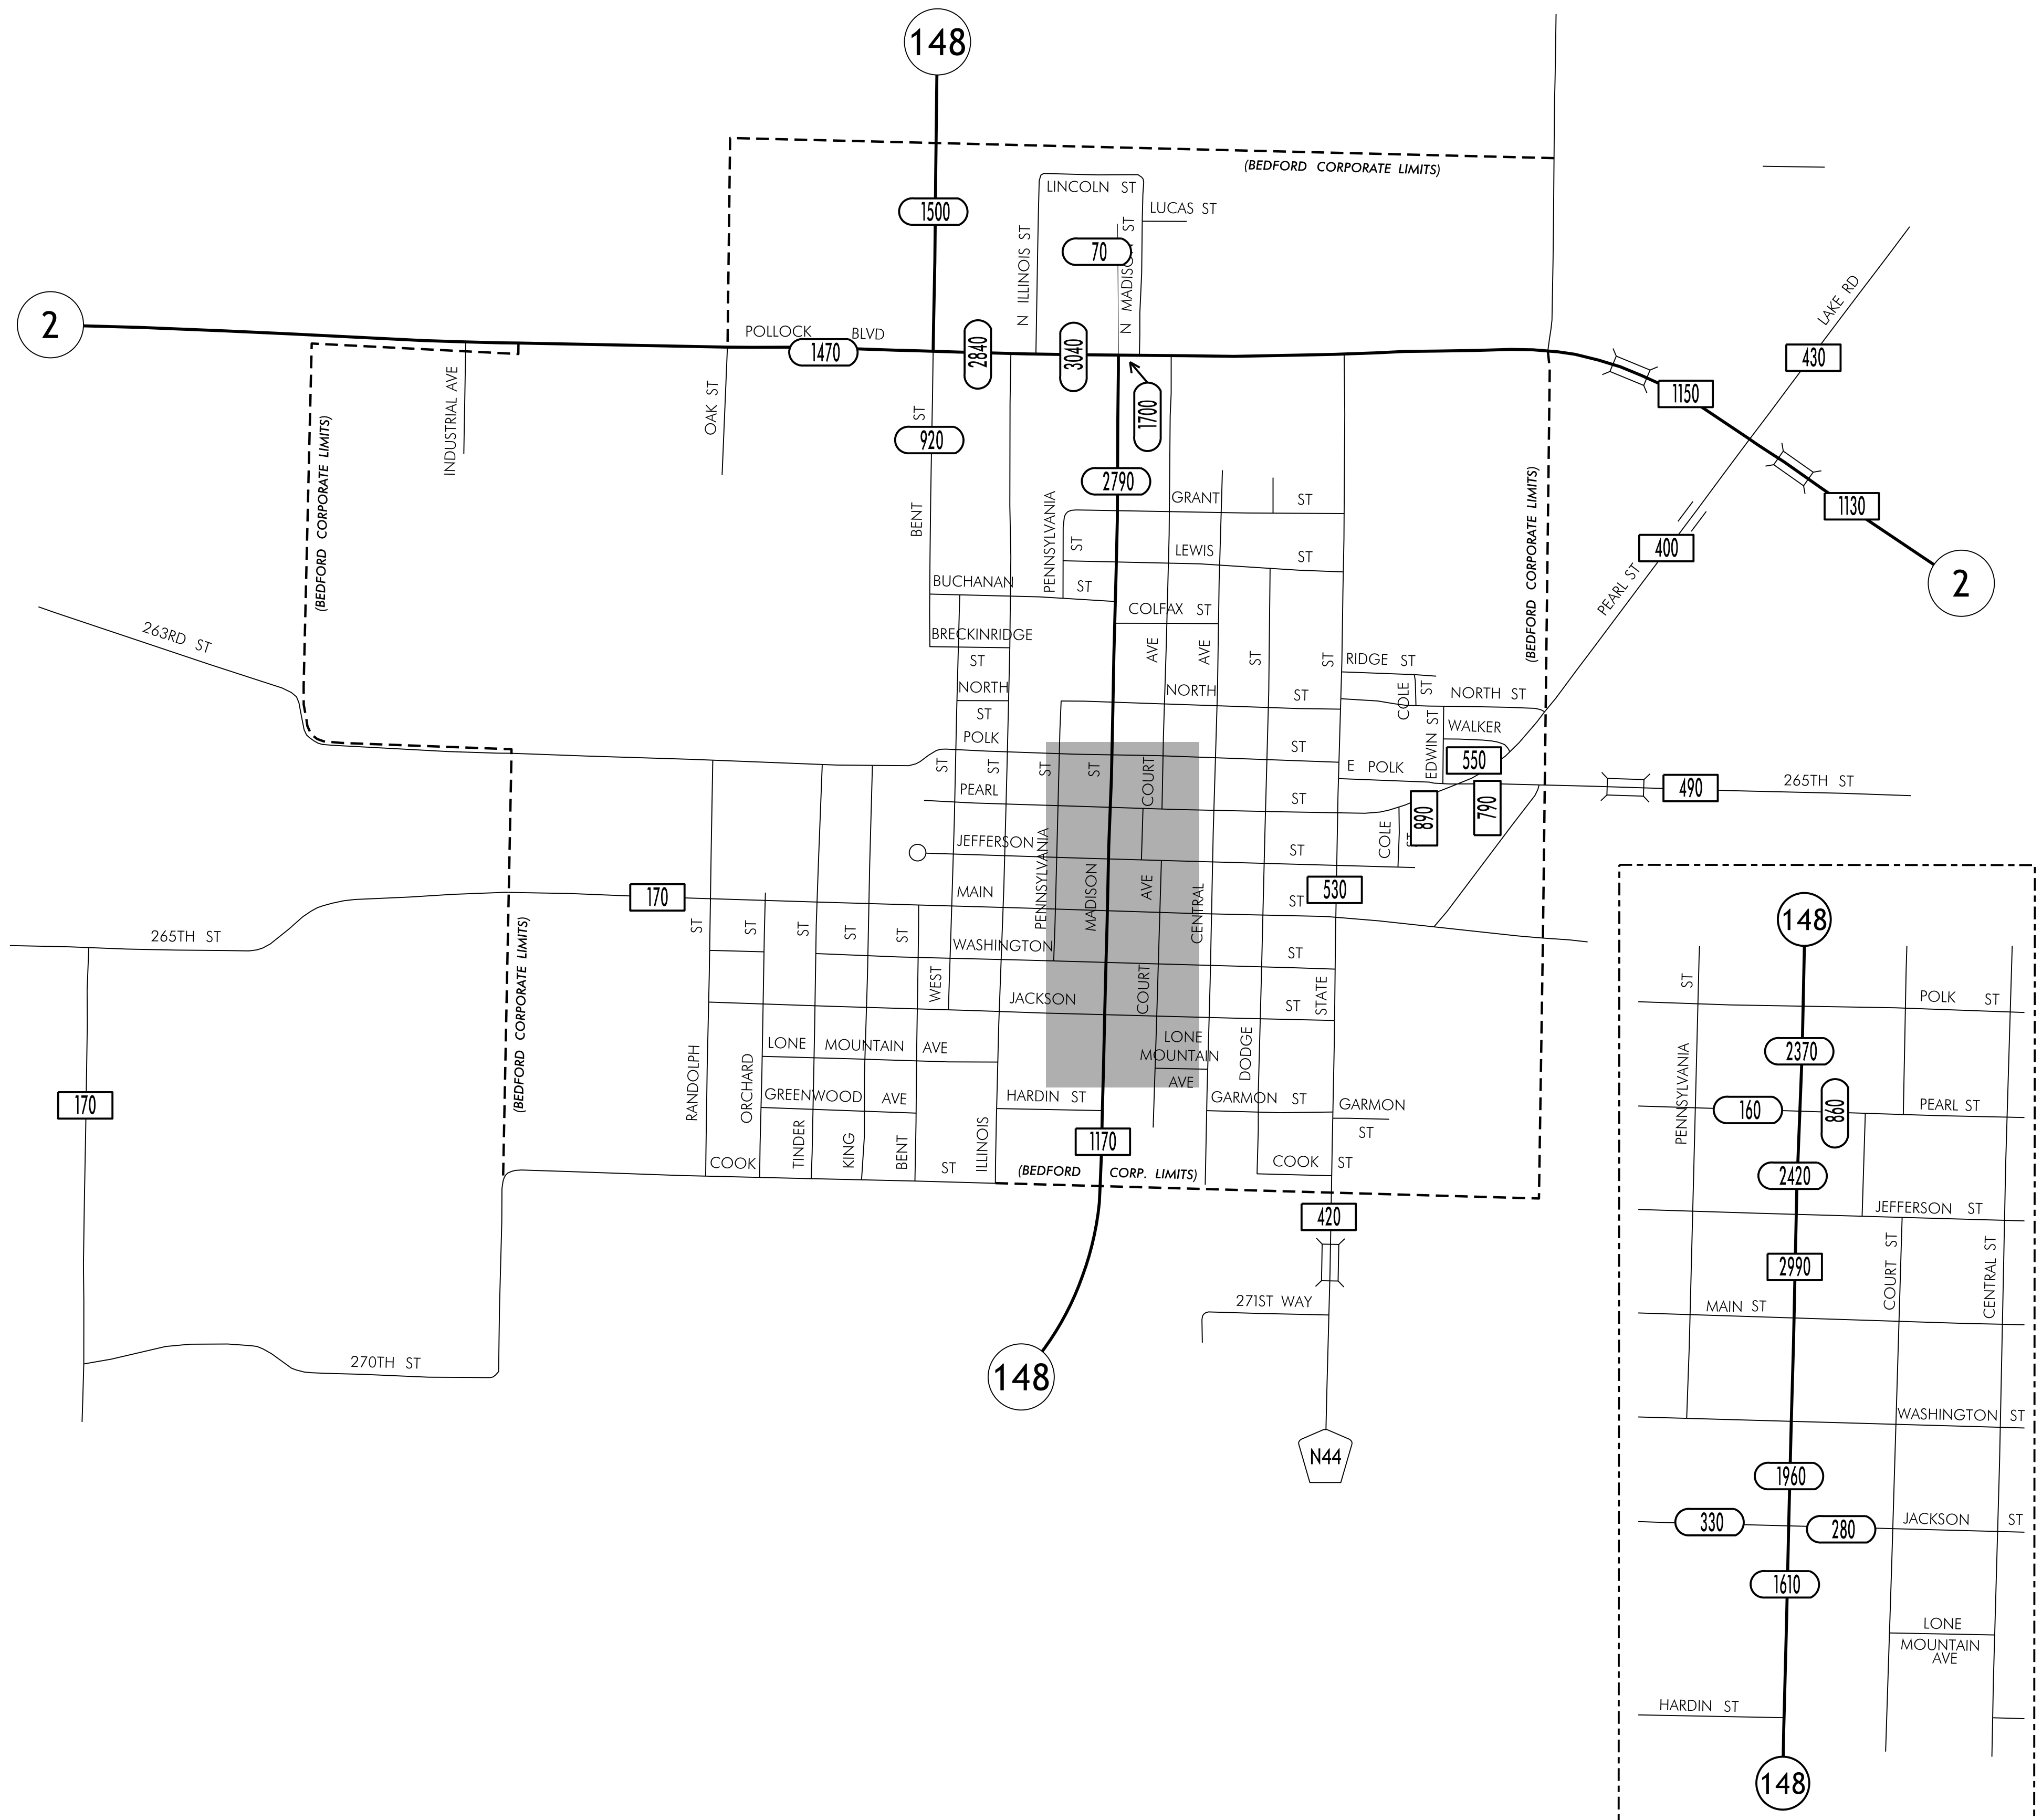

# TRAFFIC FLOW MAP OF

## BEDFORD

## TAYLOR COUNTY

### 2016 ANNUAL AVERAGE DAILY TRAFFIC