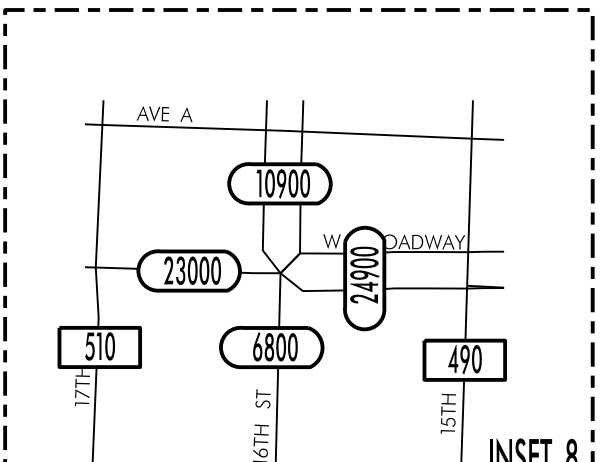

TRAFFIC FLOW MAP OF
COUNCIL BLUFFS A
POTTAWATTAMIE COUNTY
2016 ANNUAL AVERAGE DAILY TRAFFIC

TRAFFIC FLOW MAP OF
COUNCIL BLUFFS D
POTTAWATTAMIE COUNTY
2016 ANNUAL AVERAGE DAILY TRAFFIC

LEGEND
RECORDER ONLY
MANUAL COUNT