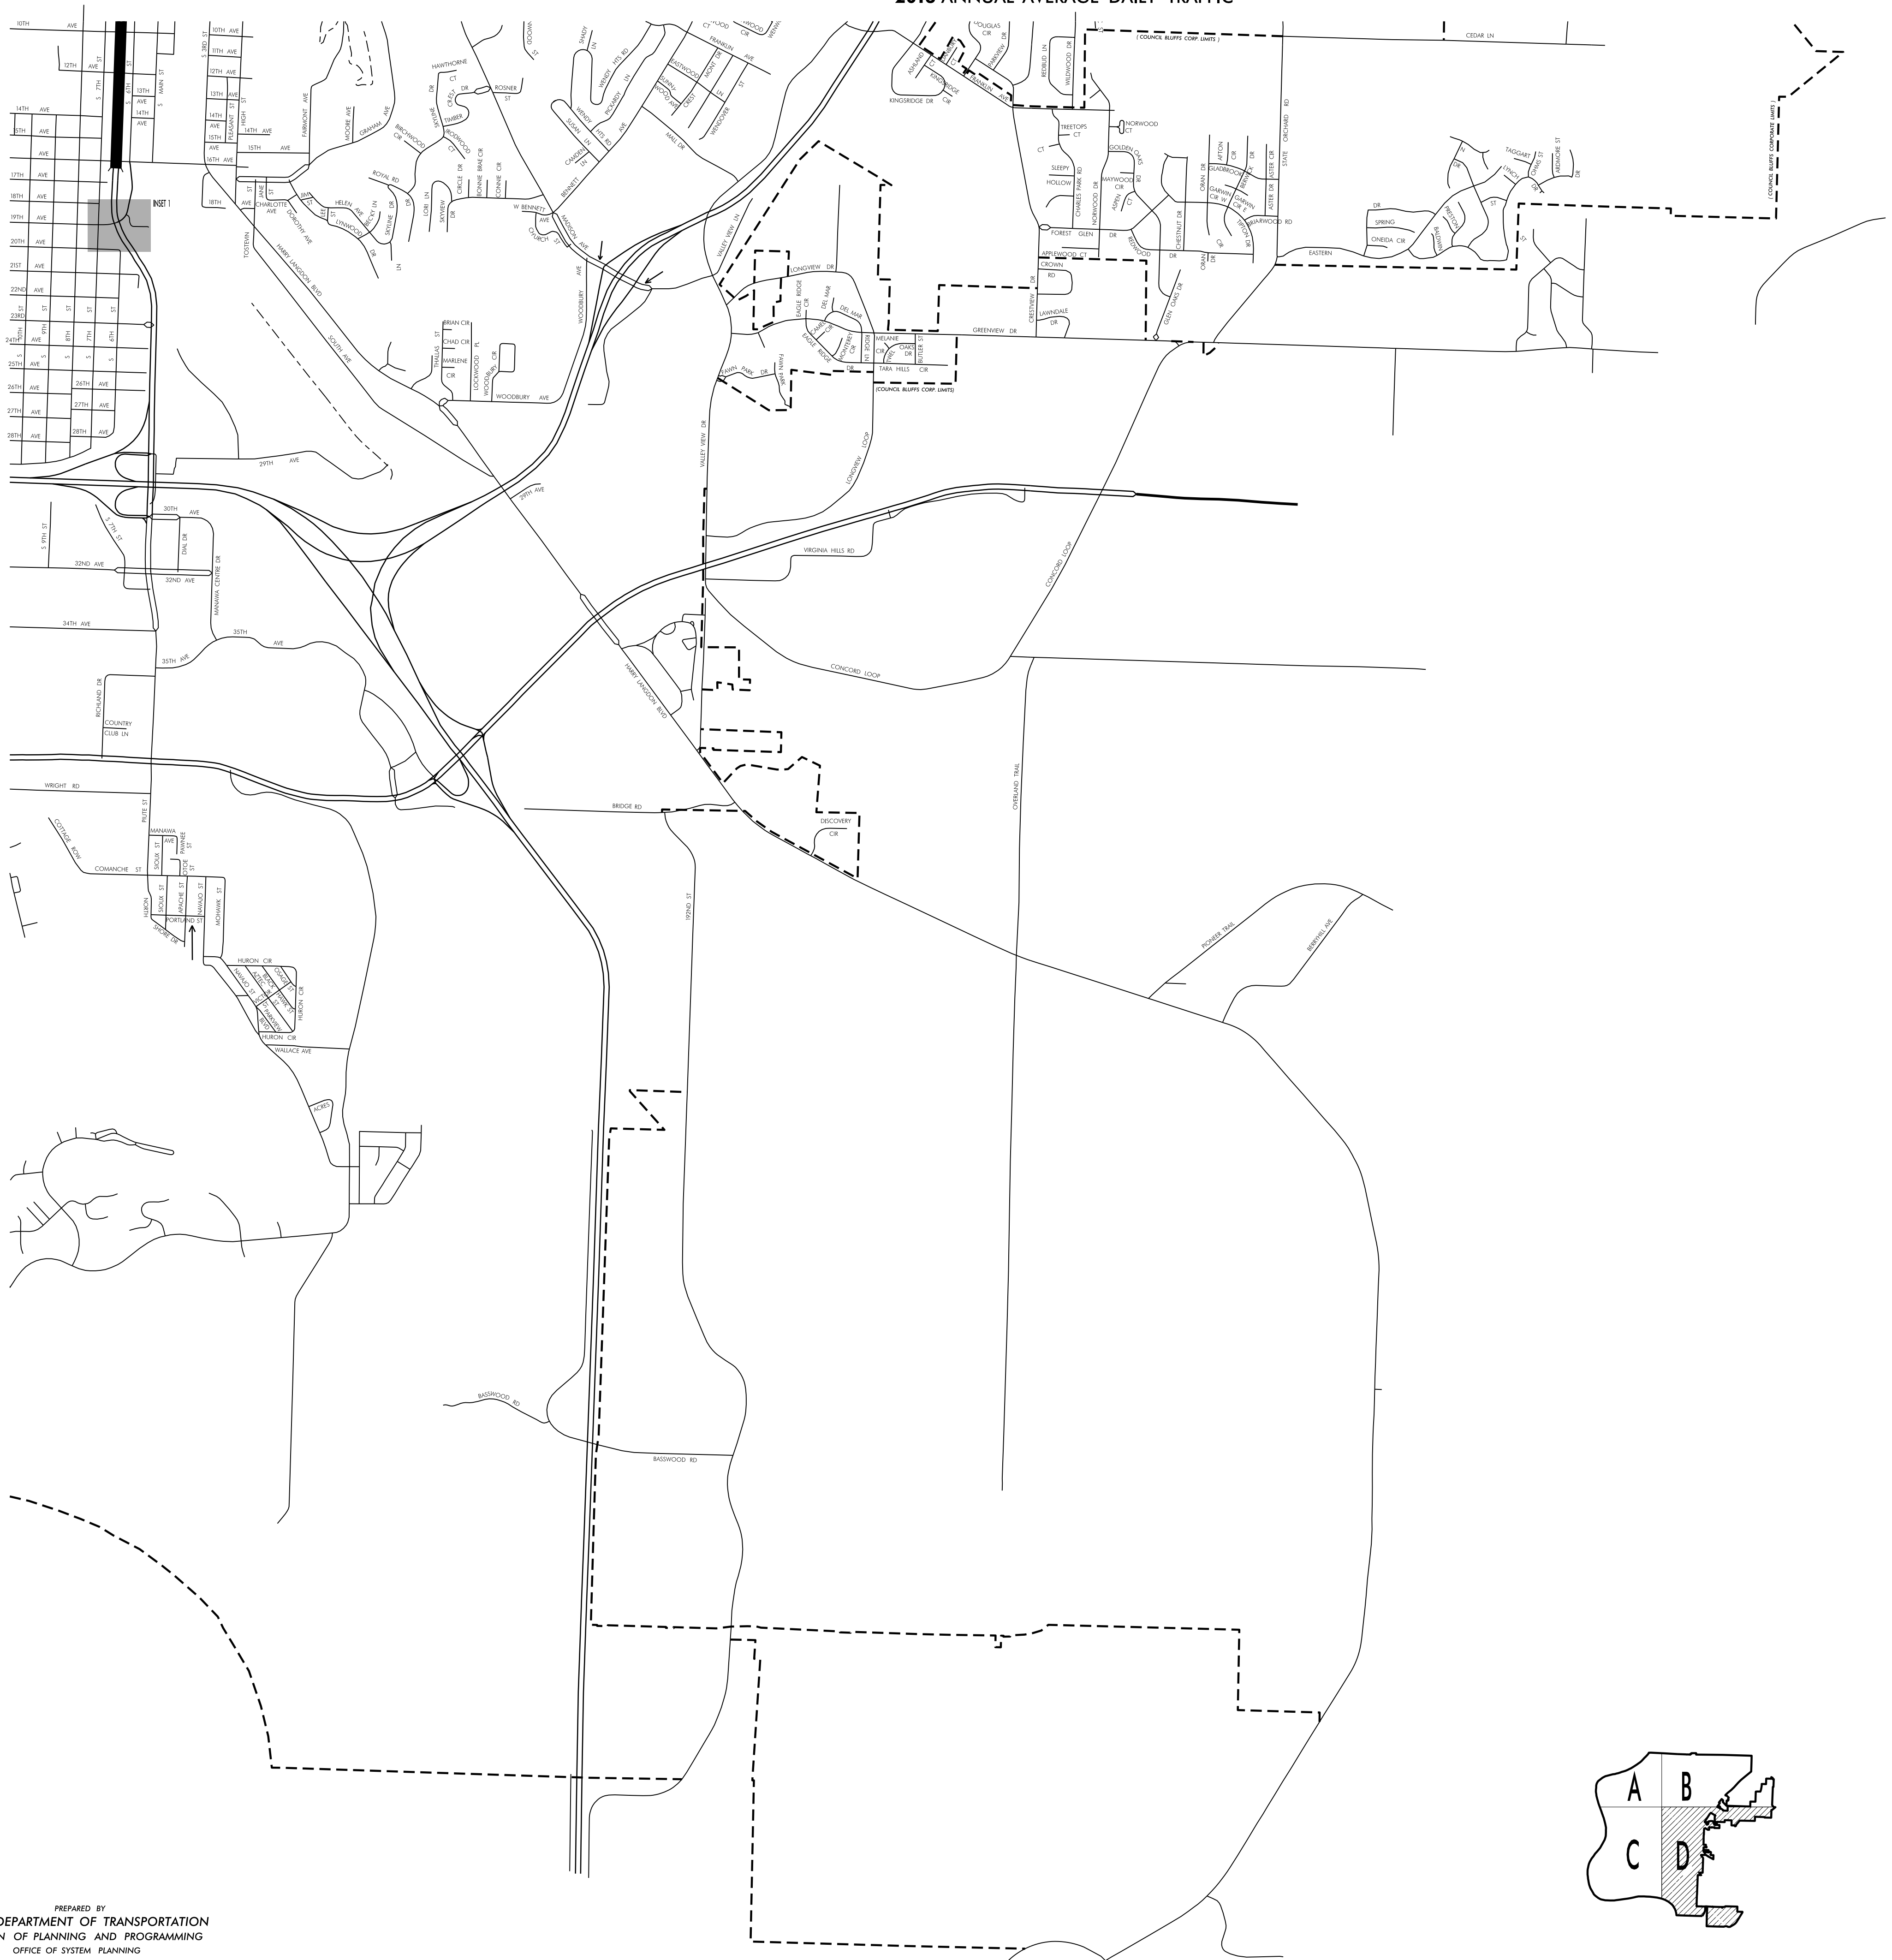

TRAFFIC FLOW MAP OF
COUNCIL BLUFFS A
POTTAWATTAMIE COUNTY
2016 ANNUAL AVERAGE DAILY TRAFFIC

TRAFFIC FLOW MAP OF
COUNCIL BLUFFS D
POTTAWATTAMIE COUNTY
2016 ANNUAL AVERAGE DAILY TRAFFIC

LEGEND
RECORDER ONLY
MANUAL COUNT