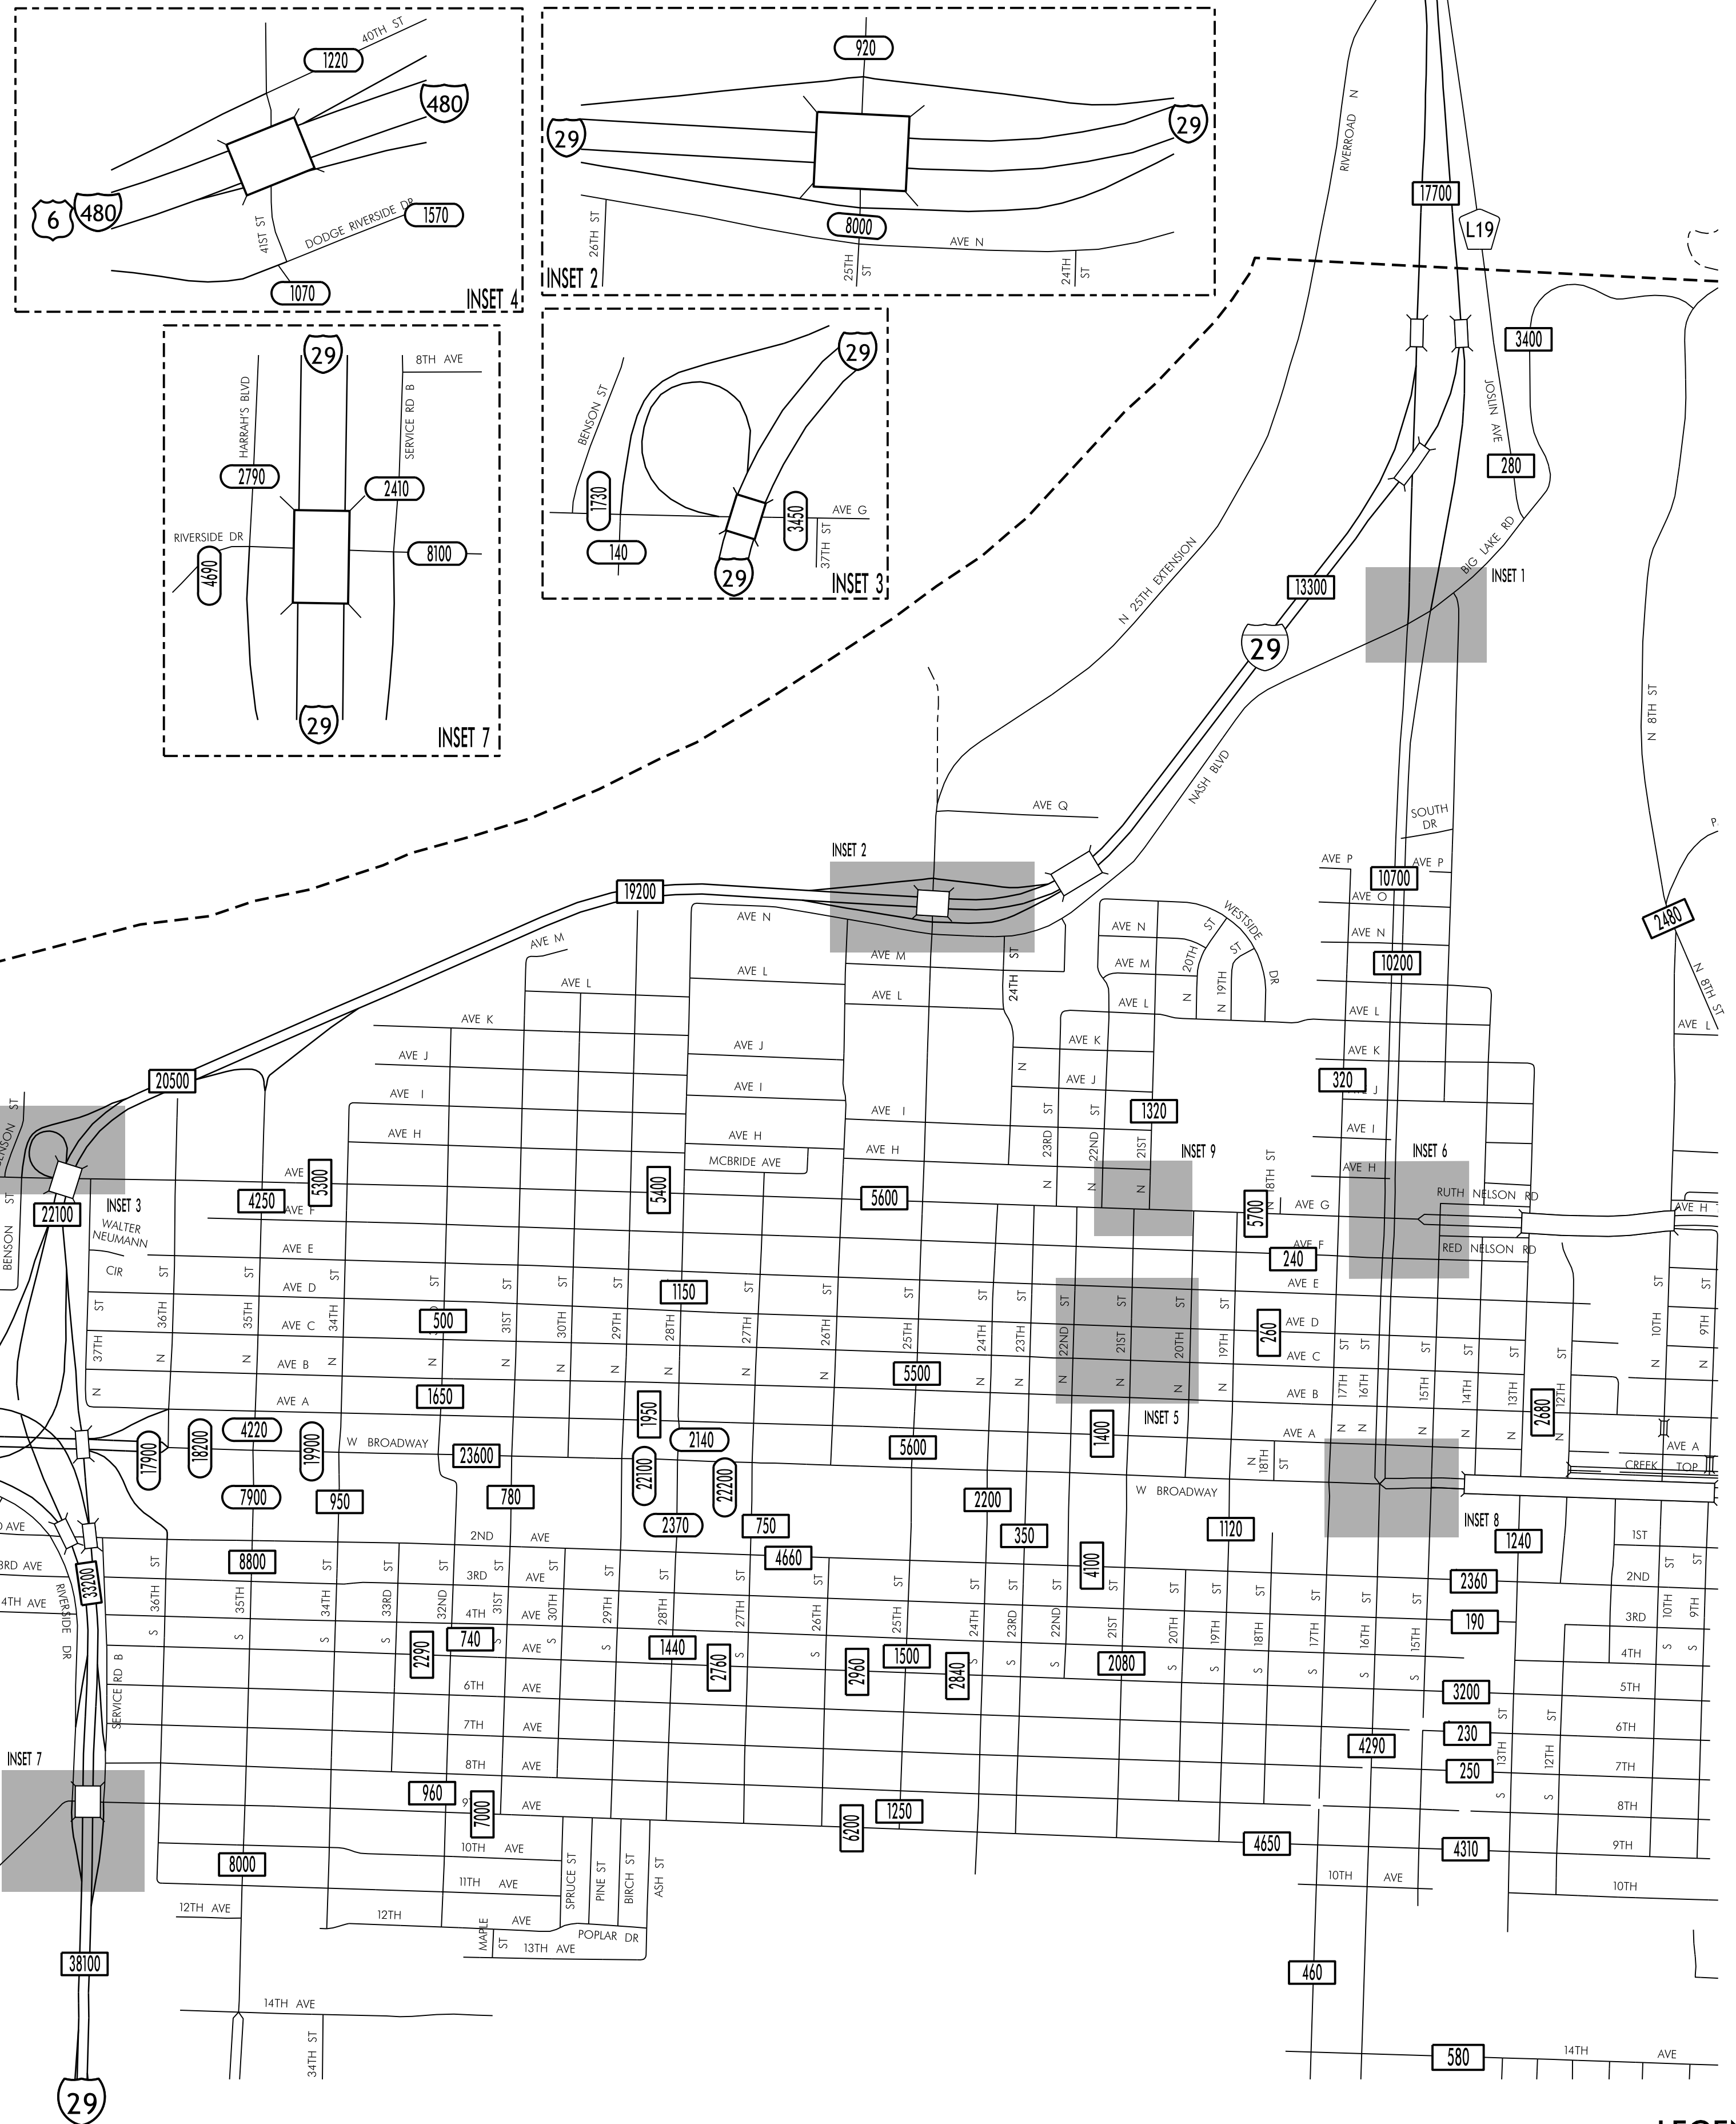

TRAFFIC FLOW MAP OF
COUNCIL BLUFFS A
POTTAWATTAMIE COUNTY
2016 ANNUAL AVERAGE DAILY TRAFFIC

TRAFFIC FLOW MAP OF
COUNCIL BLUFFS D
POTTAWATTAMIE COUNTY
2016 ANNUAL AVERAGE DAILY TRAFFIC

LEGEND
RECORDER ONLY
MANUAL COUNT