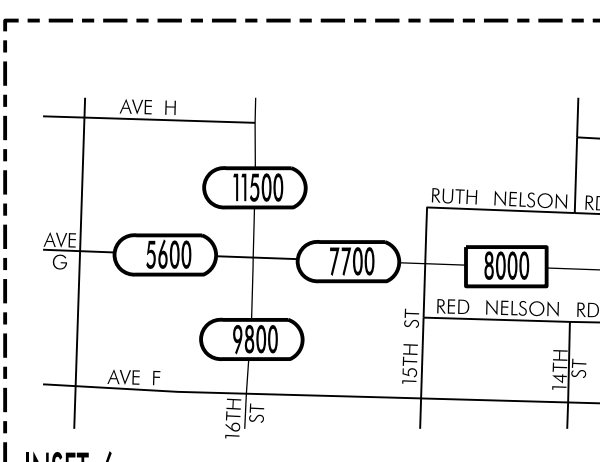

TRAFFIC FLOW MAP OF
COUNCIL BLUFFS A
POTTAWATTAMIE COUNTY
2016 ANNUAL AVERAGE DAILY TRAFFIC

TRAFFIC FLOW MAP OF
COUNCIL BLUFFS D
POTTAWATTAMIE COUNTY
2016 ANNUAL AVERAGE DAILY TRAFFIC

LEGEND
RECORDER ONLY
MANUAL COUNT