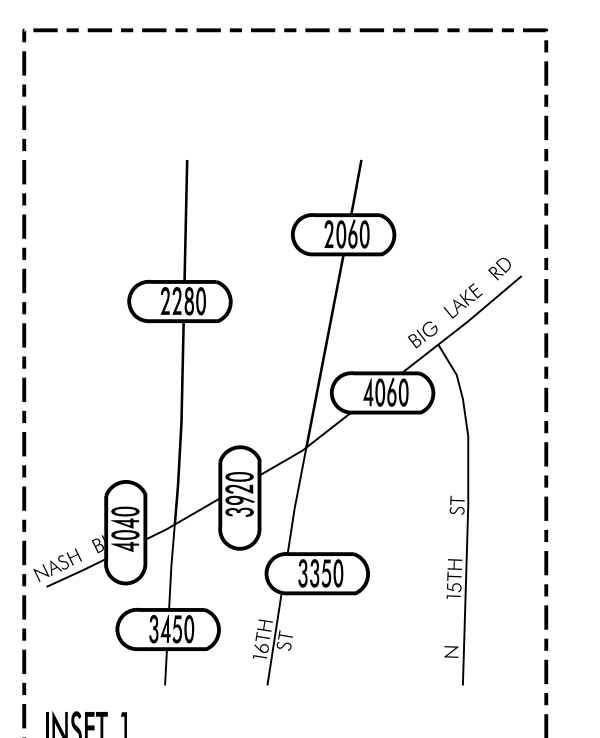

TRAFFIC FLOW MAP OF
COUNCIL BLUFFS A
POTTAWATTAMIE COUNTY
2016 ANNUAL AVERAGE DAILY TRAFFIC

TRAFFIC FLOW MAP OF
COUNCIL BLUFFS D
POTTAWATTAMIE COUNTY
2016 ANNUAL AVERAGE DAILY TRAFFIC

LEGEND
RECORDER ONLY
MANUAL COUNT