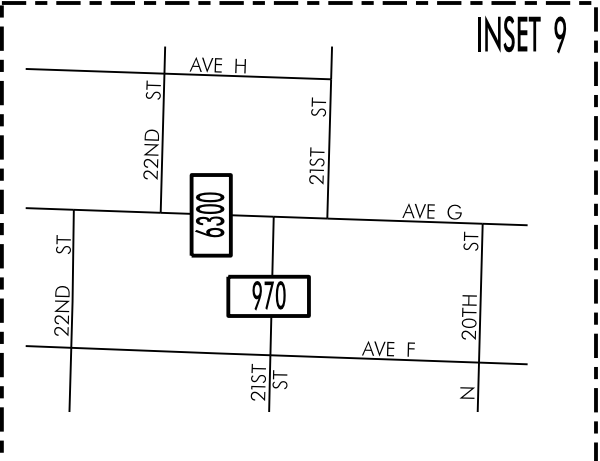

TRAFFIC FLOW MAP OF
COUNCIL BLUFFS A
POTTAWATTAMIE COUNTY
2016 ANNUAL AVERAGE DAILY TRAFFIC

TRAFFIC FLOW MAP OF
COUNCIL BLUFFS D
POTTAWATTAMIE COUNTY
2016 ANNUAL AVERAGE DAILY TRAFFIC

LEGEND
RECORDER ONLY
MANUAL COUNT