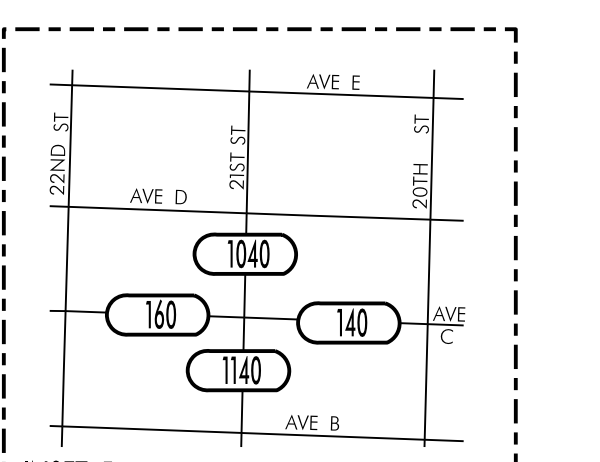

TRAFFIC FLOW MAP OF
COUNCIL BLUFFS A
POTTAWATTAMIE COUNTY
2016 ANNUAL AVERAGE DAILY TRAFFIC

TRAFFIC FLOW MAP OF
COUNCIL BLUFFS D
POTTAWATTAMIE COUNTY
2016 ANNUAL AVERAGE DAILY TRAFFIC

LEGEND
RECORDER ONLY
MANUAL COUNT