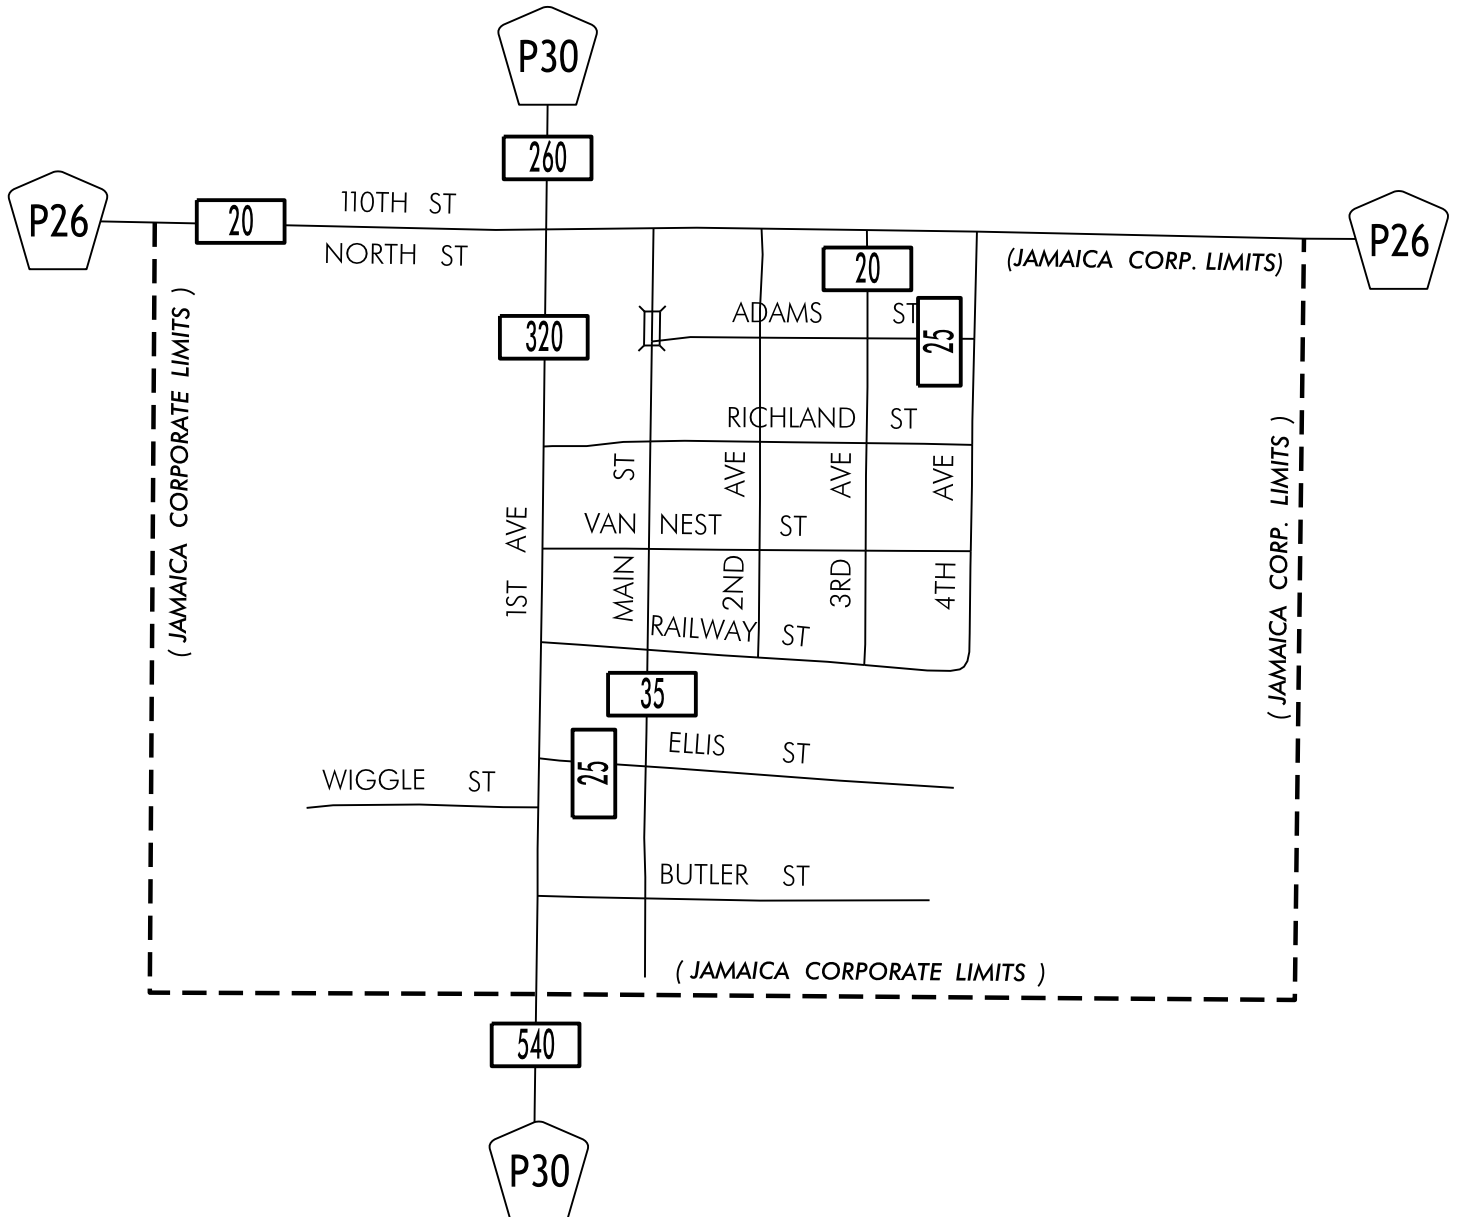

TRAFFIC FLOW MAP OF

**JAMAICA**

**GUTHRIE COUNTY**

**2016 ANNUAL AVERAGE DAILY TRAFFIC**

**LEGEND**

- RECORDER ONLY
- MANUAL COUNT