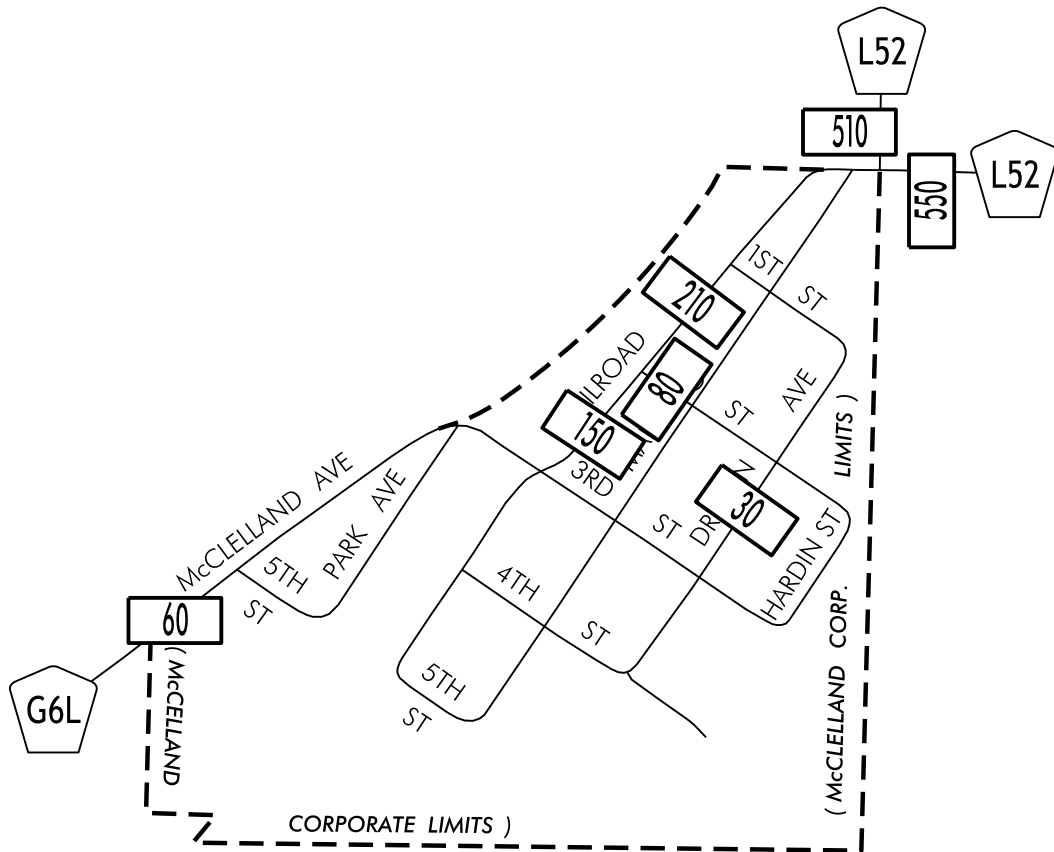

TRAFFIC FLOW MAP OF

**McCLELLAND**

**POTTAWATTAMIE COUNTY**

**2016 ANNUAL AVERAGE DAILY TRAFFIC**

**LEGEND**

- RECORDER ONLY
- MANUAL COUNT