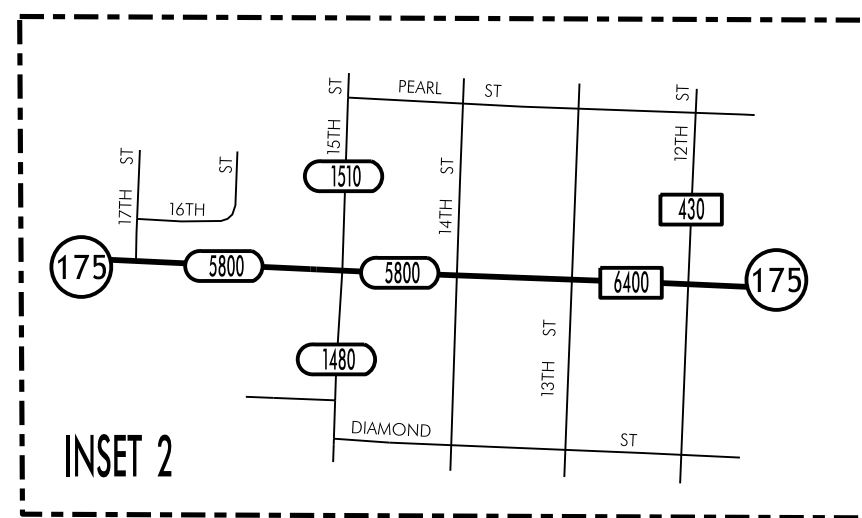

TRAFFIC FLOW MAP OF
ONAWA
MONONA COUNTY
2016 ANNUAL AVERAGE DAILY TRAFFIC

LEGEND

RECORDER ONLY
 MANUAL COUNT