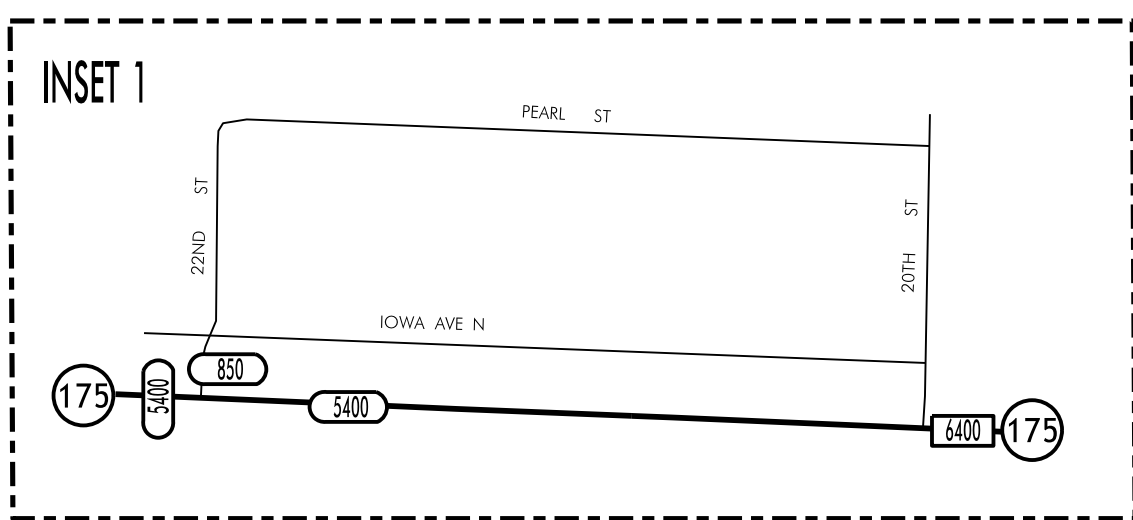

TRAFFIC FLOW MAP OF
ONAWA
MONONA COUNTY
2016 ANNUAL AVERAGE DAILY TRAFFIC

LEGEND

RECORDER ONLY
 MANUAL COUNT