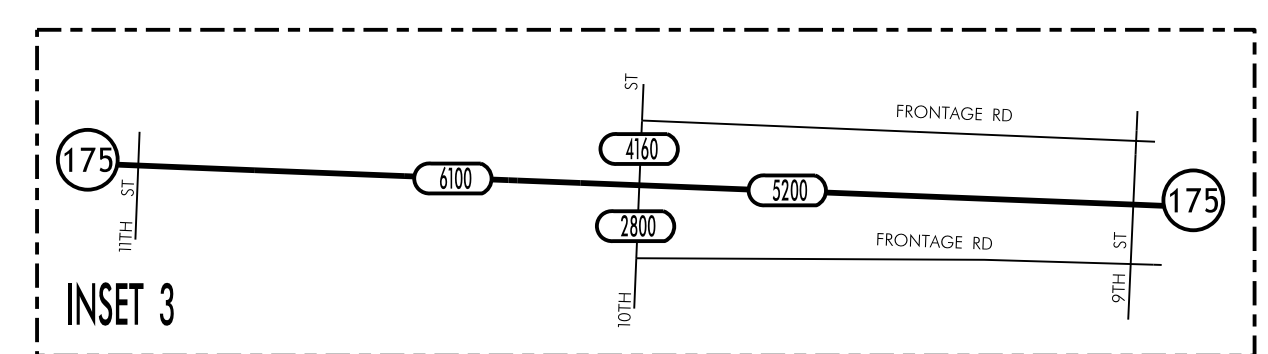

TRAFFIC FLOW MAP OF
ONAWA
MONONA COUNTY
2016 ANNUAL AVERAGE DAILY TRAFFIC

LEGEND

RECORDER ONLY
 MANUAL COUNT