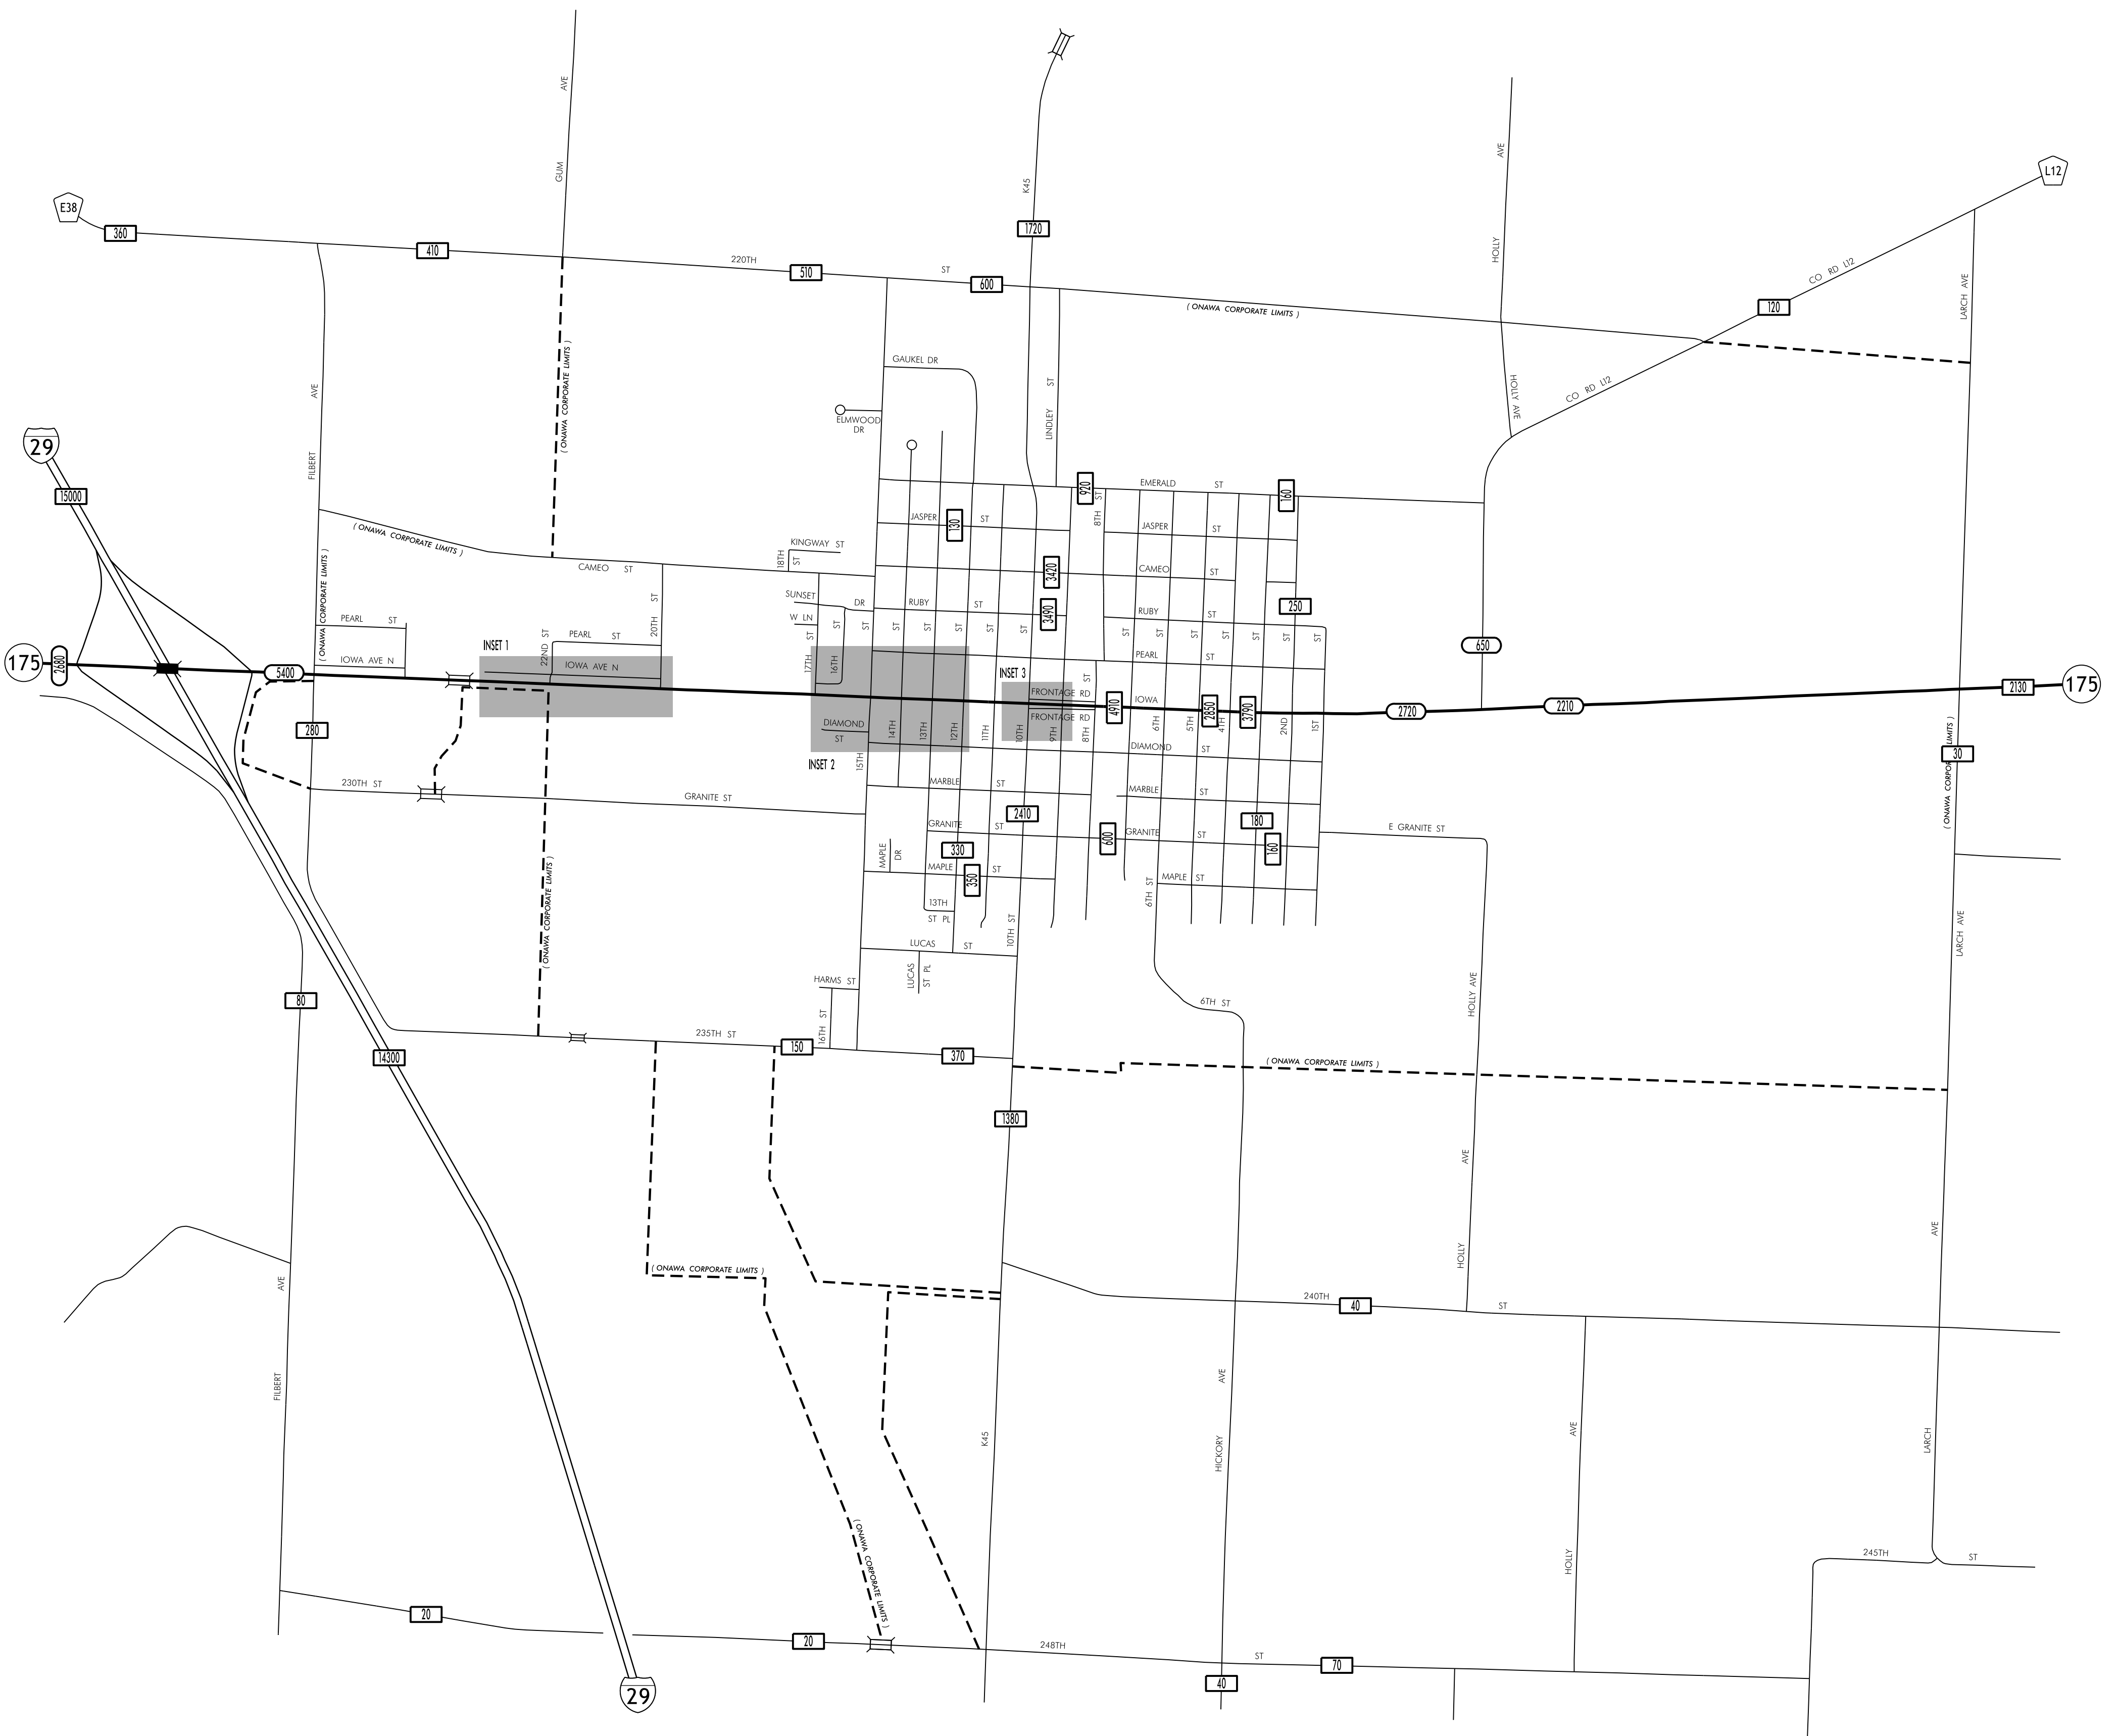

TRAFFIC FLOW MAP OF
ONAWA
MONONA COUNTY
2016 ANNUAL AVERAGE DAILY TRAFFIC

LEGEND

RECORDER ONLY
 MANUAL COUNT