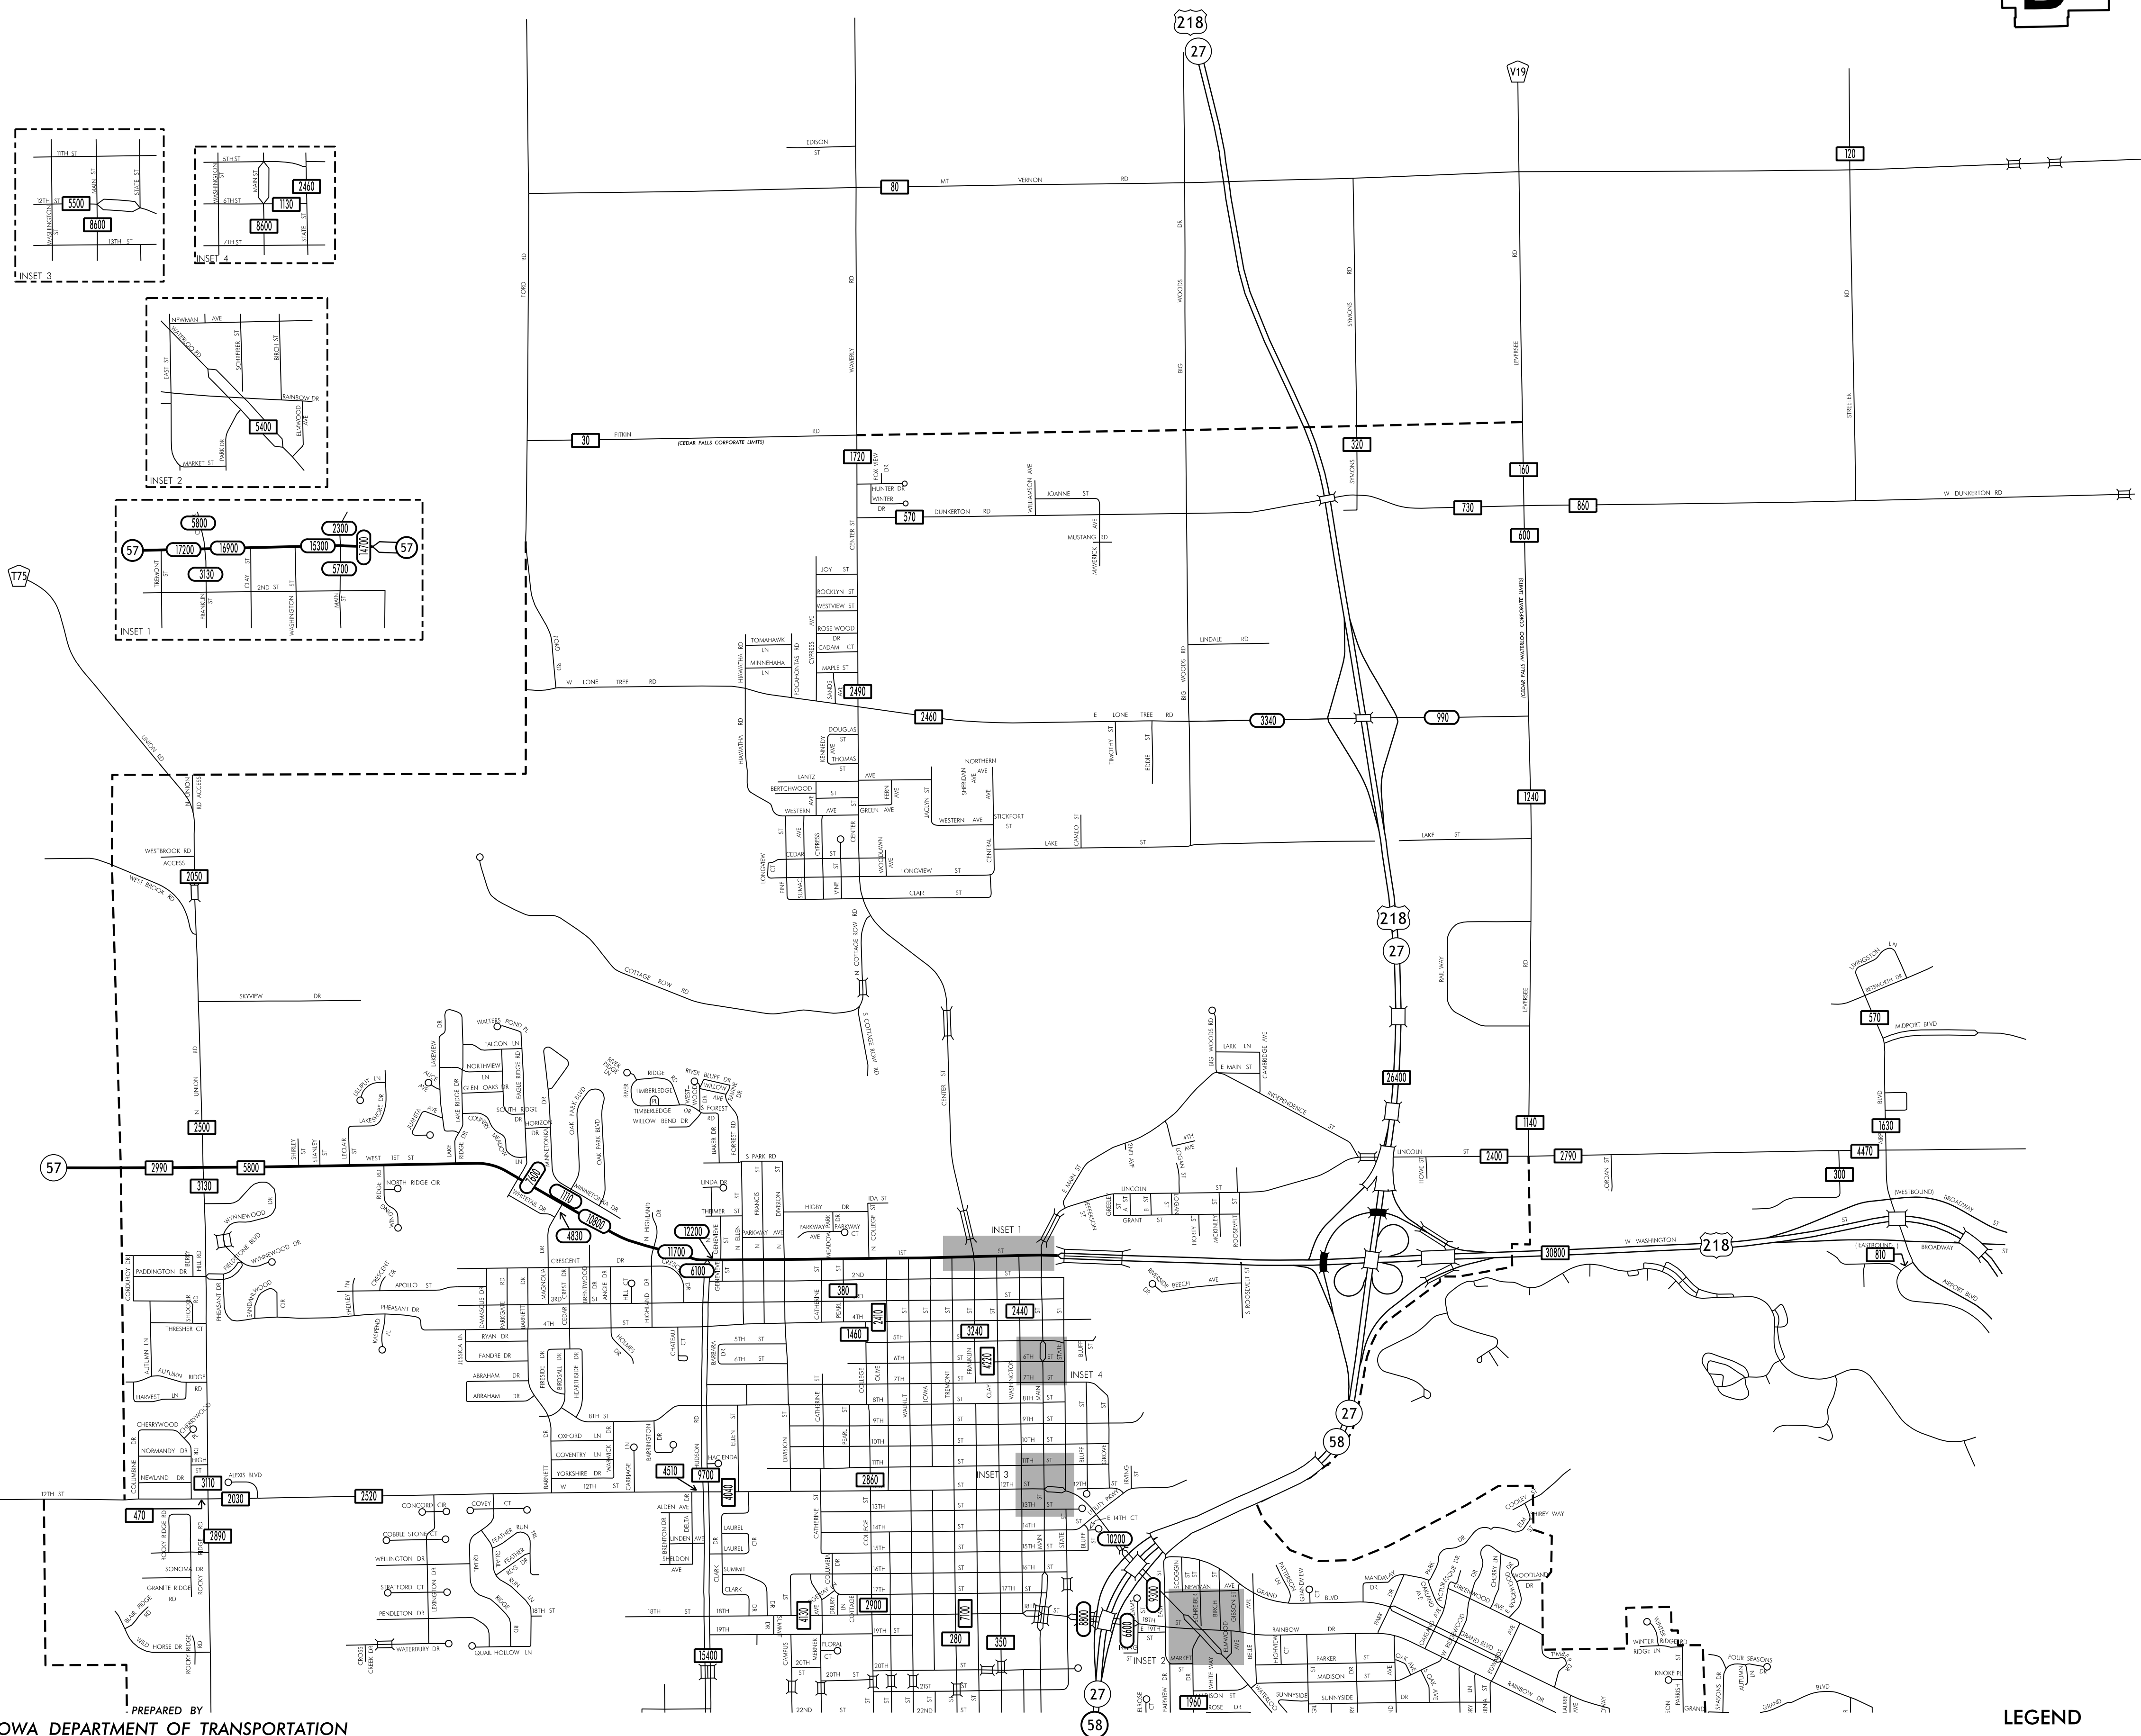

TRAFFIC FLOW MAP OF  
CEDAR FALLS A  
BLACK HAWK COUNTY  
2017 ANNUAL AVERAGE DAILY TRAFFIC

TRAFFIC FLOW MAP OF  
**CEDAR FALLS B**  
**BLACK HAWK COUNTY**  
2017 ANNUAL AVERAGE DAILY TRAFFIC