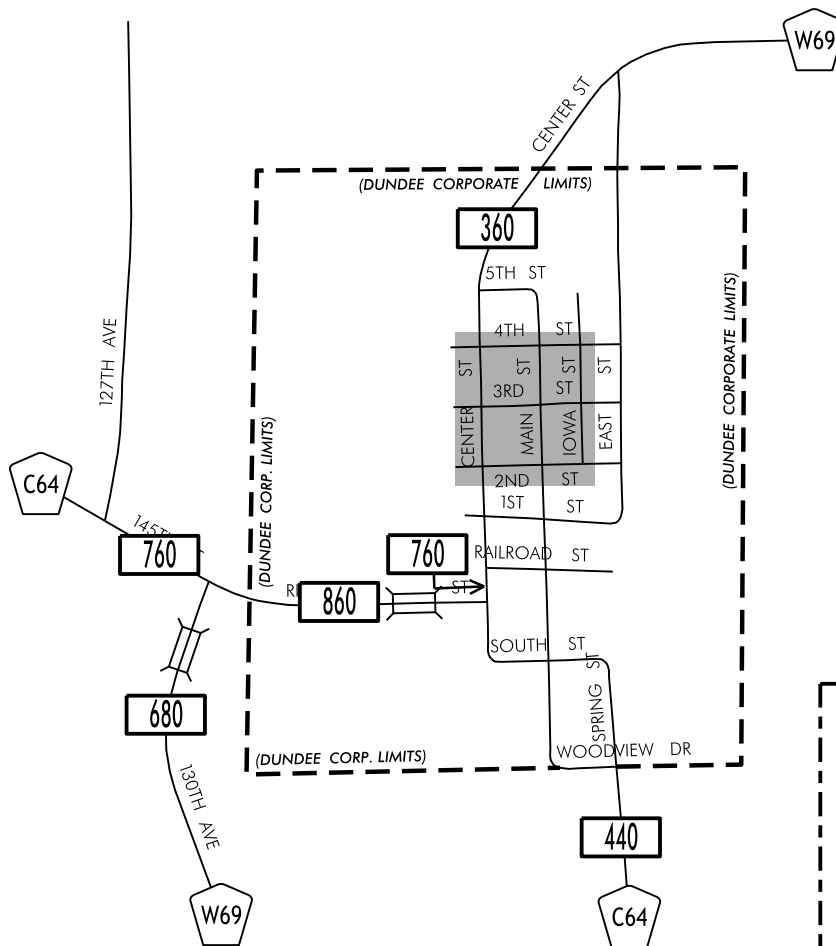

TRAFFIC FLOW MAP OF
DUNDEE
DELAWARE COUNTY
2017 ANNUAL AVERAGE DAILY TRAFFIC

LEGEND

RECORDER ONLY 
 MANUAL COUNT 