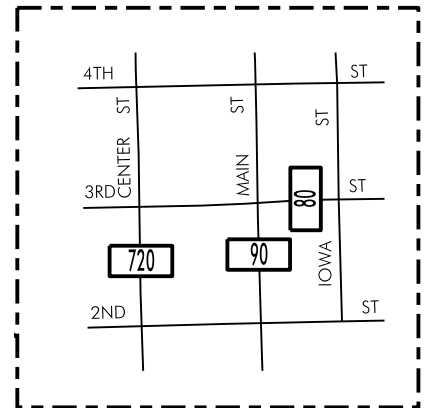

TRAFFIC FLOW MAP OF
DUNDEE
DELAWARE COUNTY
2017 ANNUAL AVERAGE DAILY TRAFFIC

LEGEND

RECORDER ONLY 
 MANUAL COUNT 