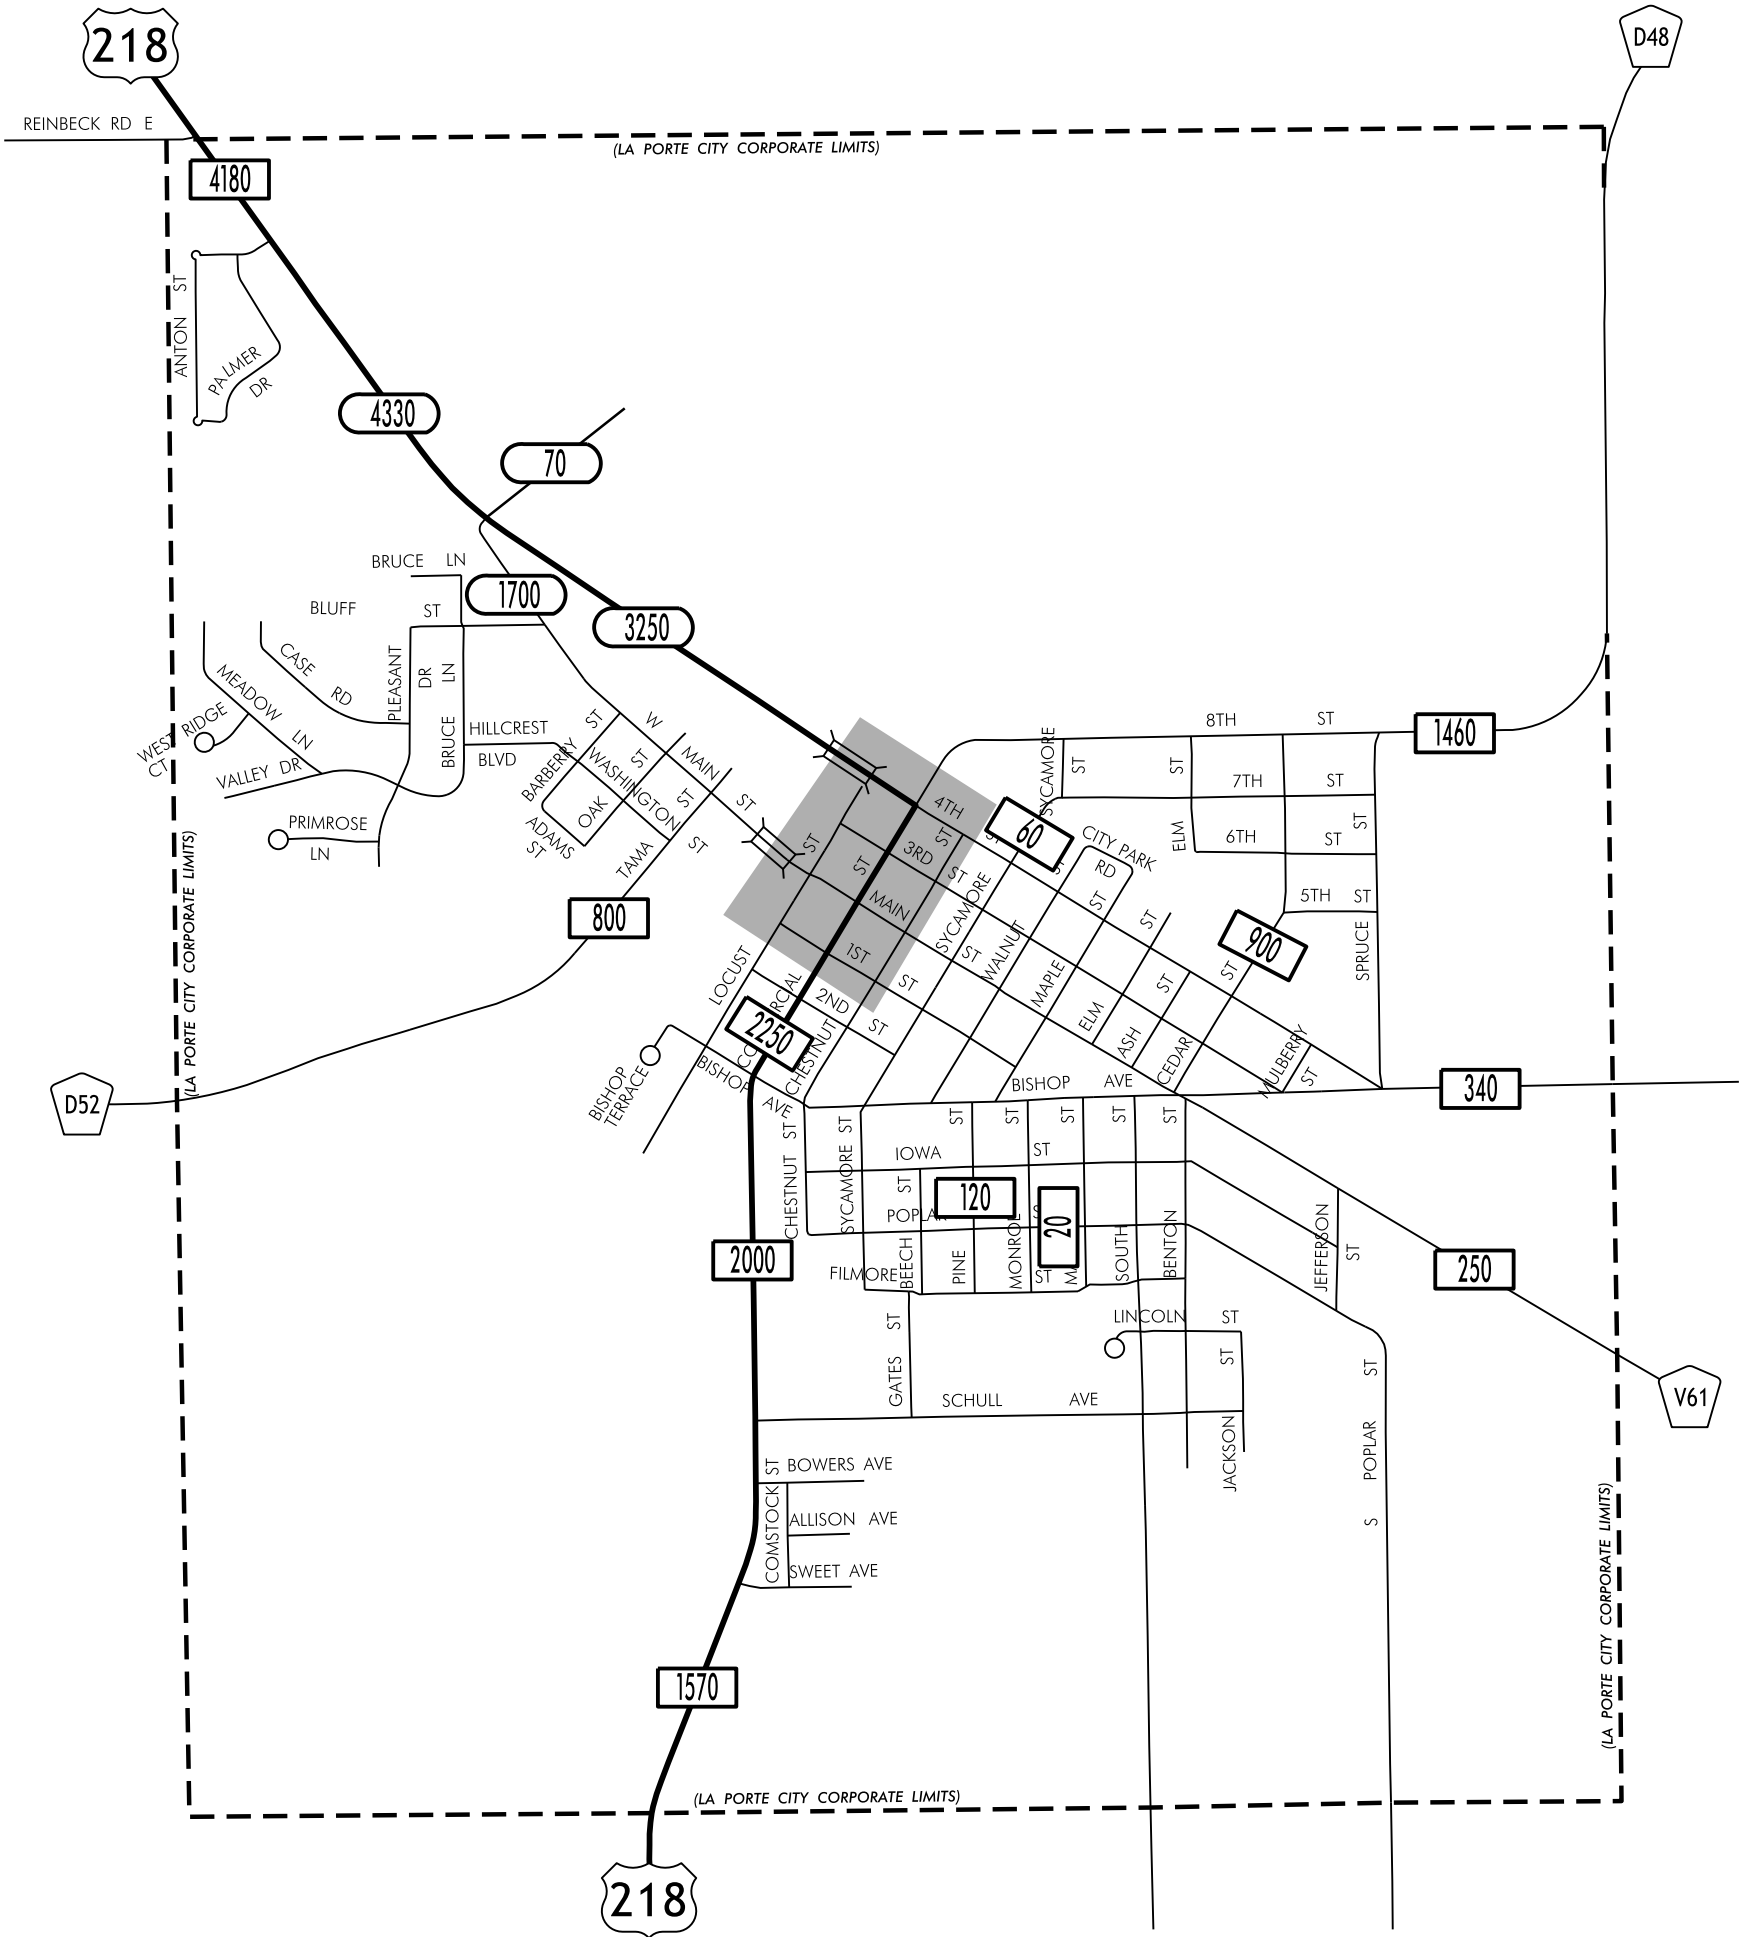

TRAFFIC FLOW MAP OF  
**LA PORTE CITY**  
**BLACK HAWK COUNTY**

**2017 ANNUAL AVERAGE DAILY TRAFFIC**

**LEGEND**

- RECORDER ONLY
- MANUAL COUNT