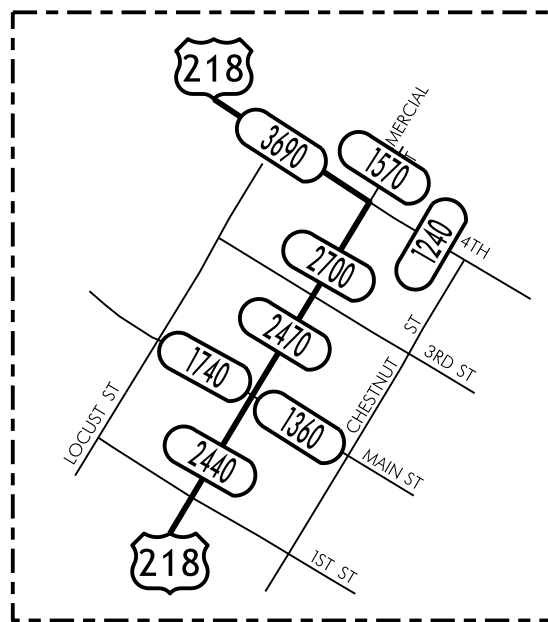

TRAFFIC FLOW MAP OF  
**LA PORTE CITY**  
**BLACK HAWK COUNTY**

**2017 ANNUAL AVERAGE DAILY TRAFFIC**

**LEGEND**

- RECORDER ONLY
- MANUAL COUNT