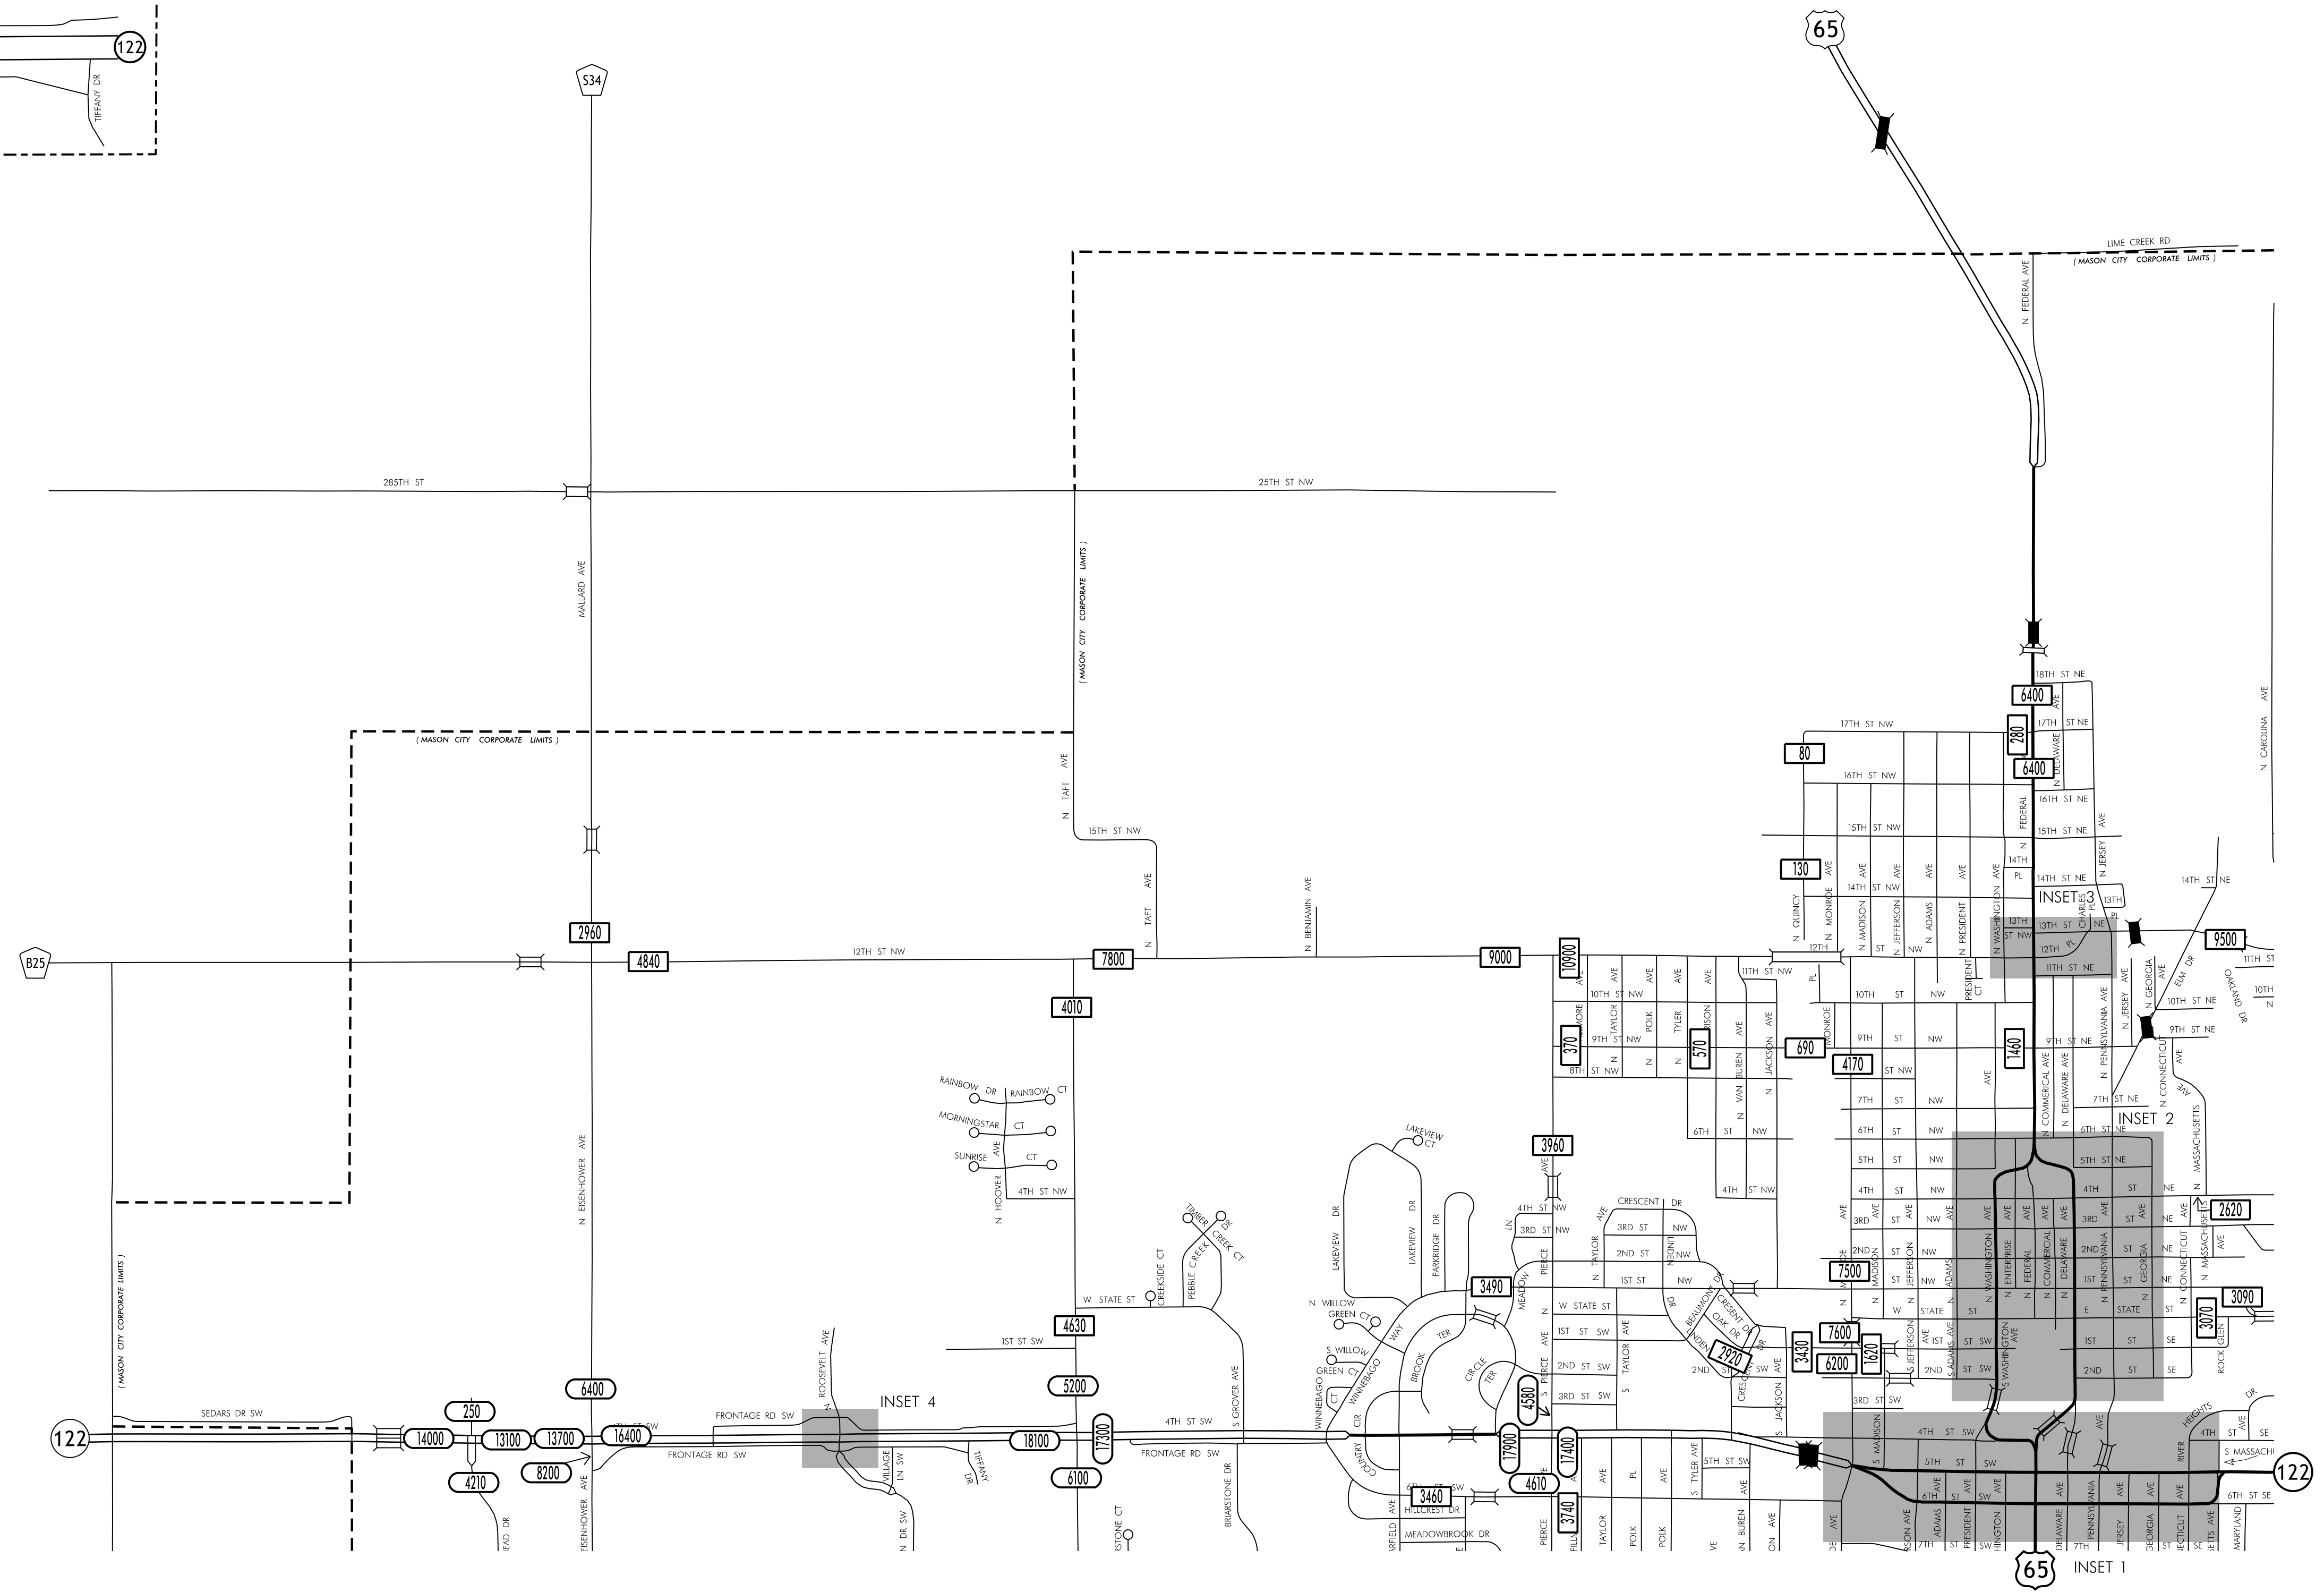

TRAFFIC FLOW MAP OF  
**MASON CITY A**  
**CERRO GORDO COUNTY**  
**2017 ANNUAL AVERAGE DAILY TRAFFIC**

LEGEND

- RECORDER ONLY
- MANUAL COUNT

TRAFFIC FLOW MAP OF  
**MASON CITY D**  
**CERRO GORDO COUNTY**  
**2017 ANNUAL AVERAGE DAILY TRAFFIC**