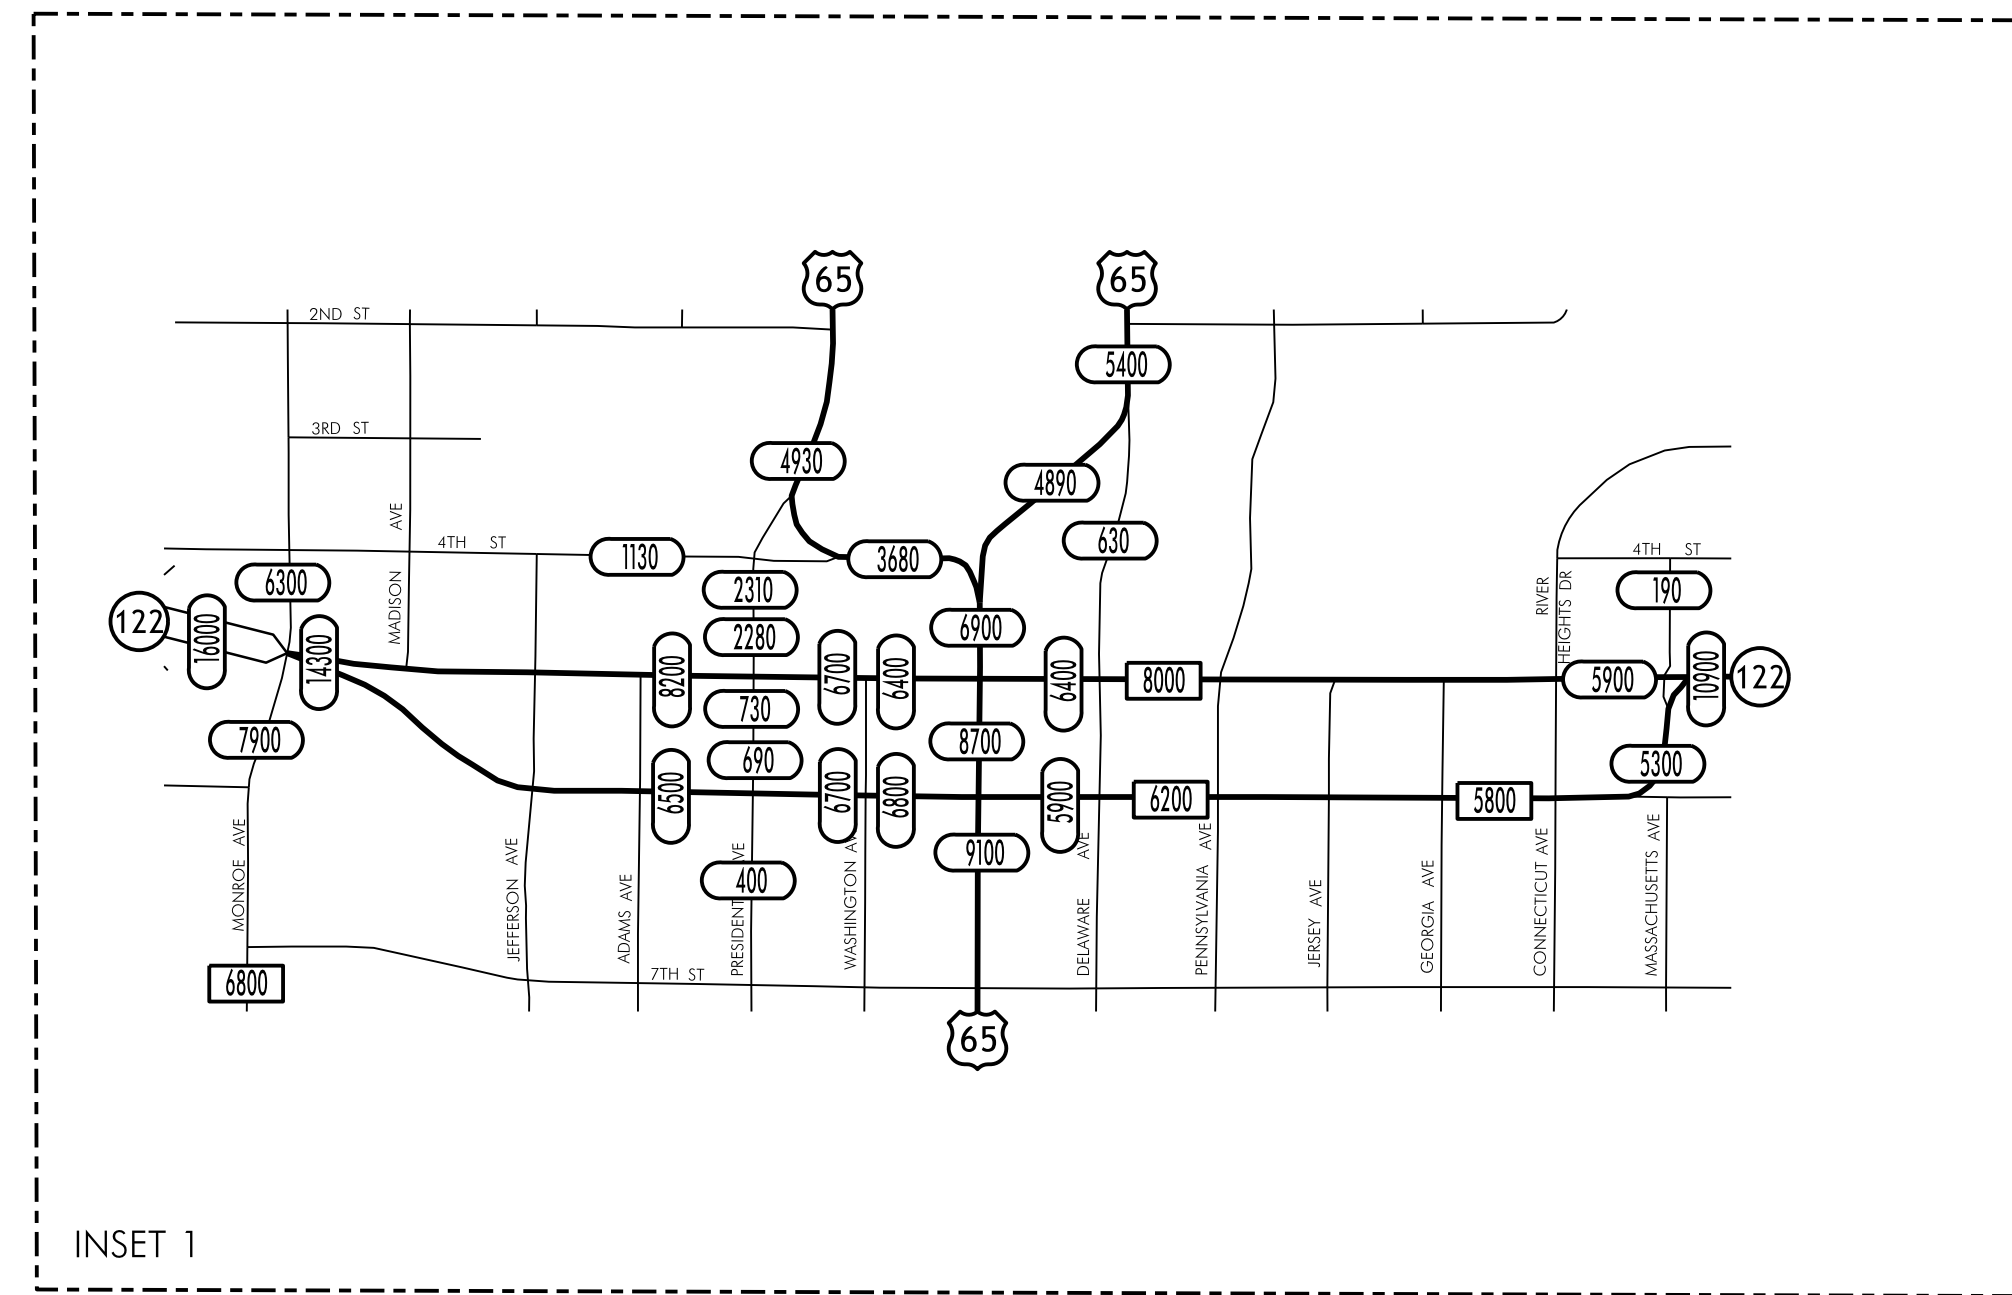

TRAFFIC FLOW MAP OF  
**MASON CITY A**  
**CERRO GORDO COUNTY**  
**2017 ANNUAL AVERAGE DAILY TRAFFIC**

LEGEND

- RECORDER ONLY
- MANUAL COUNT

TRAFFIC FLOW MAP OF  
**MASON CITY D**  
**CERRO GORDO COUNTY**  
**2017 ANNUAL AVERAGE DAILY TRAFFIC**