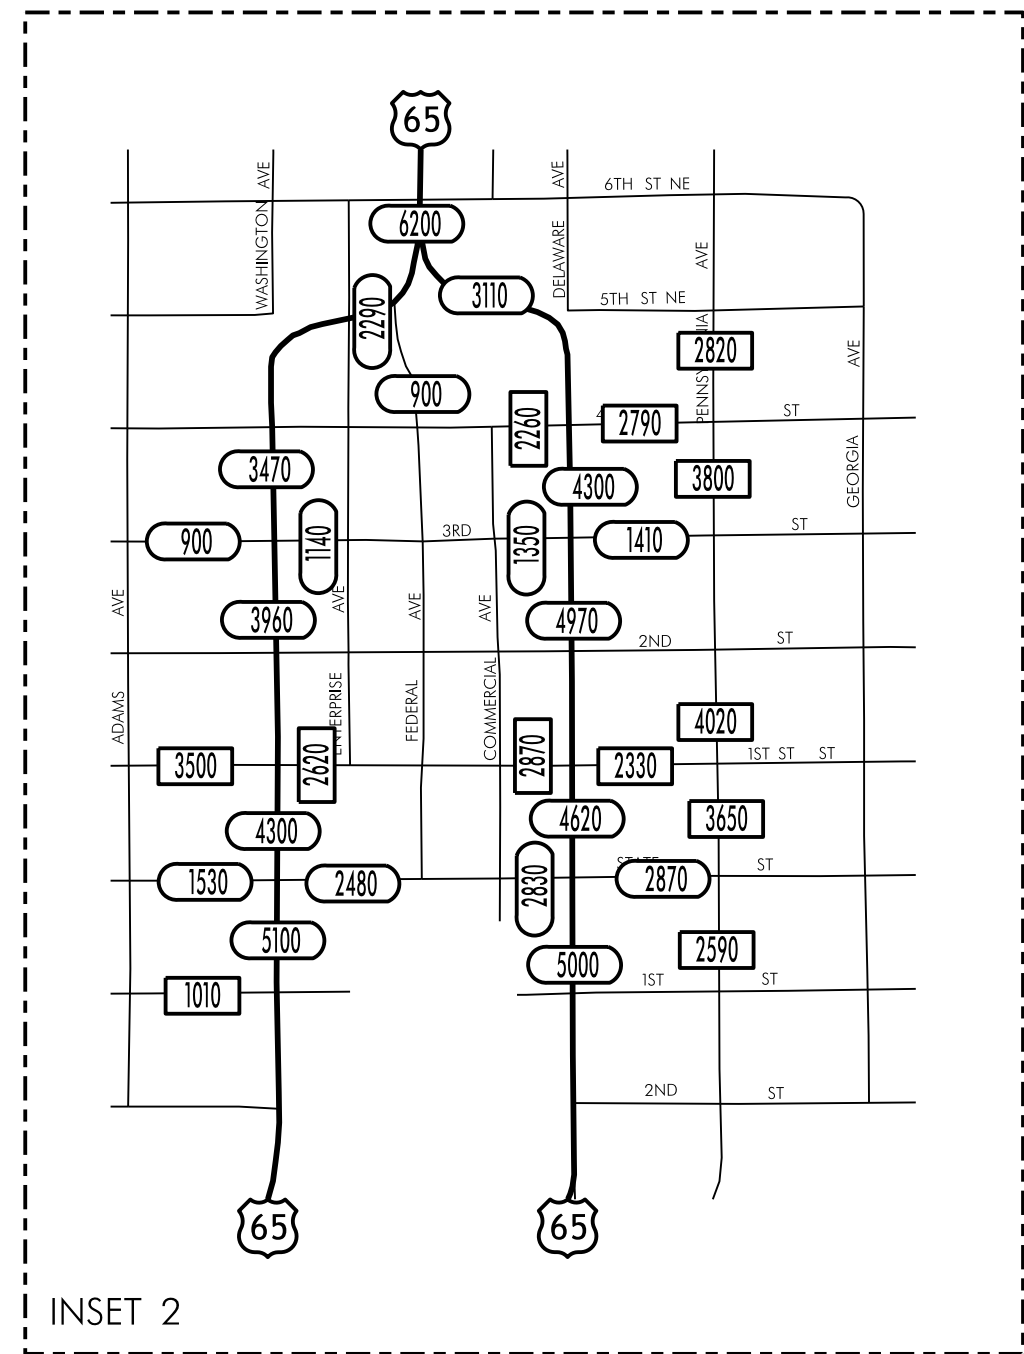

TRAFFIC FLOW MAP OF  
**MASON CITY A**  
**CERRO GORDO COUNTY**  
**2017 ANNUAL AVERAGE DAILY TRAFFIC**

LEGEND

- RECORDER ONLY
- MANUAL COUNT

TRAFFIC FLOW MAP OF  
**MASON CITY D**  
**CERRO GORDO COUNTY**  
**2017 ANNUAL AVERAGE DAILY TRAFFIC**