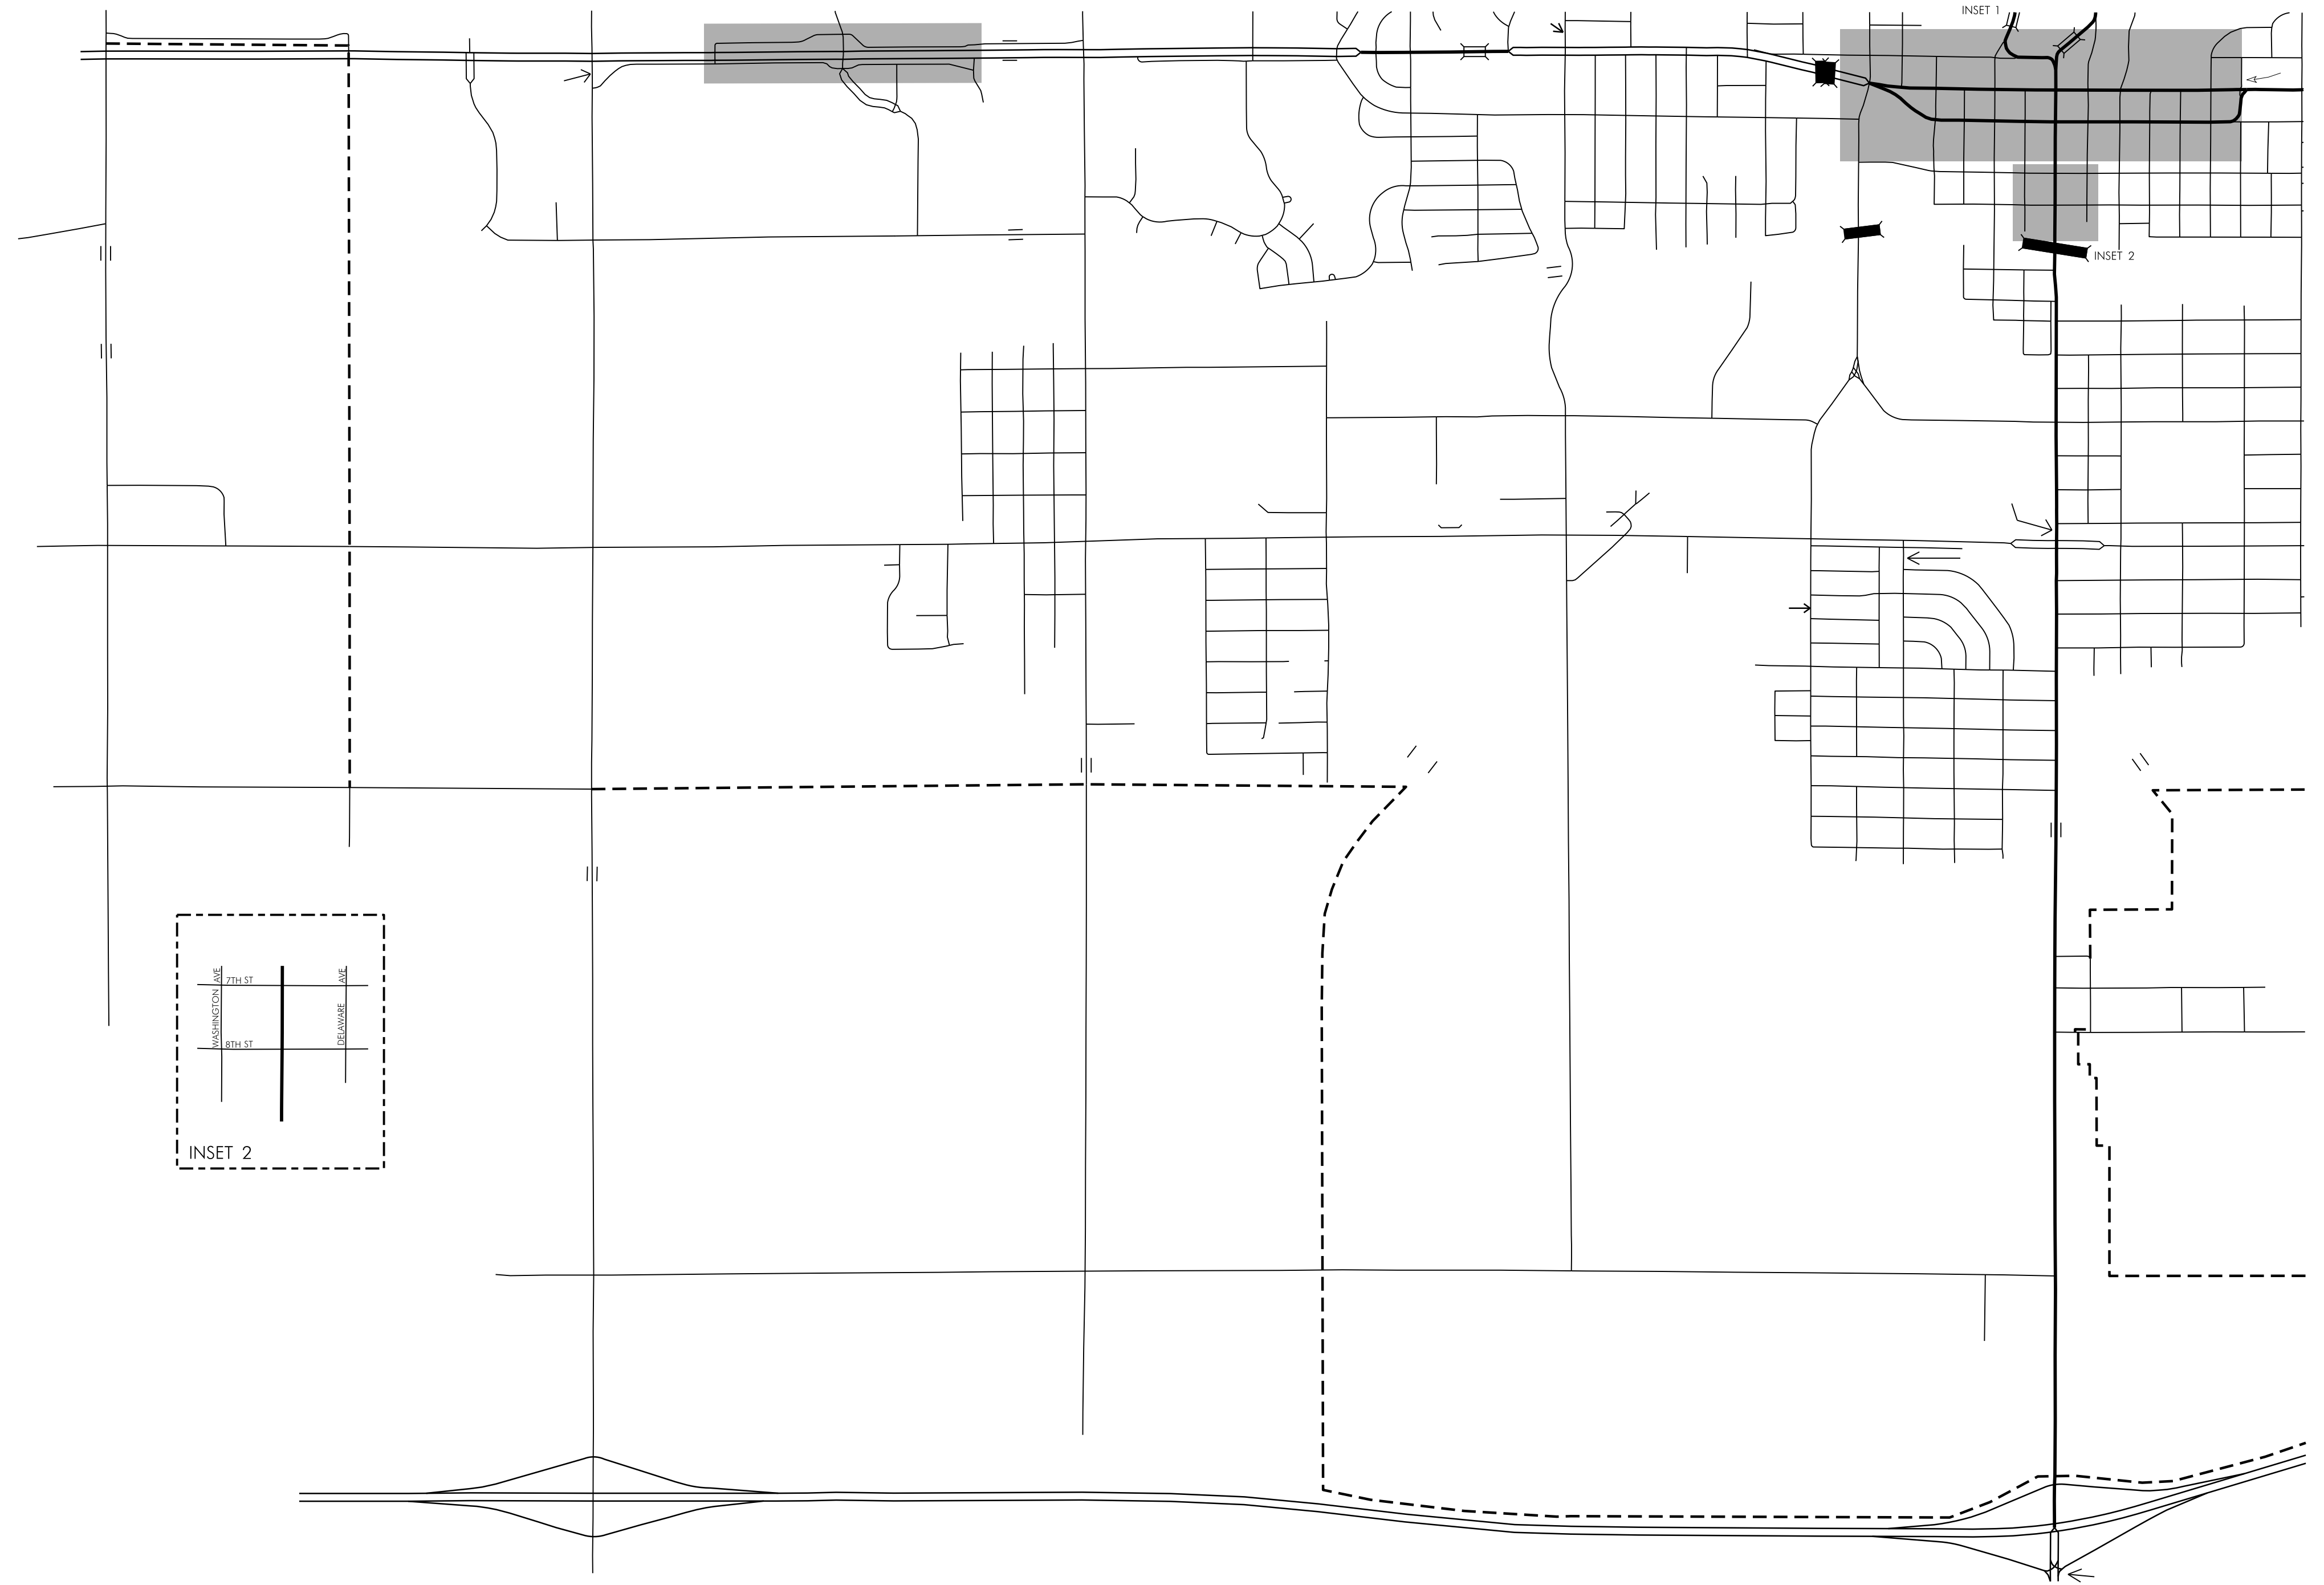

TRAFFIC FLOW MAP OF  
**MASON CITY A**  
**CERRO GORDO COUNTY**  
**2017 ANNUAL AVERAGE DAILY TRAFFIC**

LEGEND

- RECORDER ONLY
- MANUAL COUNT

TRAFFIC FLOW MAP OF  
**MASON CITY D**  
**CERRO GORDO COUNTY**  
**2017 ANNUAL AVERAGE DAILY TRAFFIC**