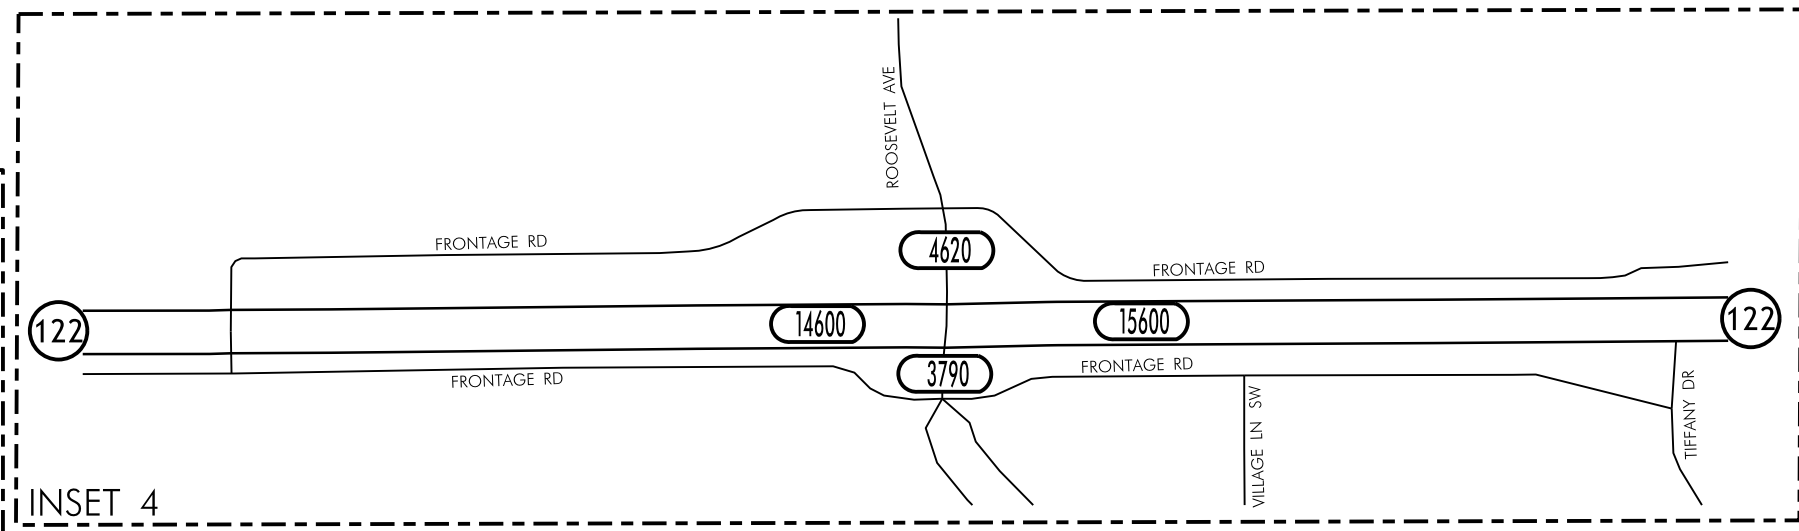

TRAFFIC FLOW MAP OF  
**MASON CITY A**  
**CERRO GORDO COUNTY**  
**2017 ANNUAL AVERAGE DAILY TRAFFIC**

LEGEND

- RECORDER ONLY
- MANUAL COUNT

TRAFFIC FLOW MAP OF  
**MASON CITY D**  
**CERRO GORDO COUNTY**  
**2017 ANNUAL AVERAGE DAILY TRAFFIC**