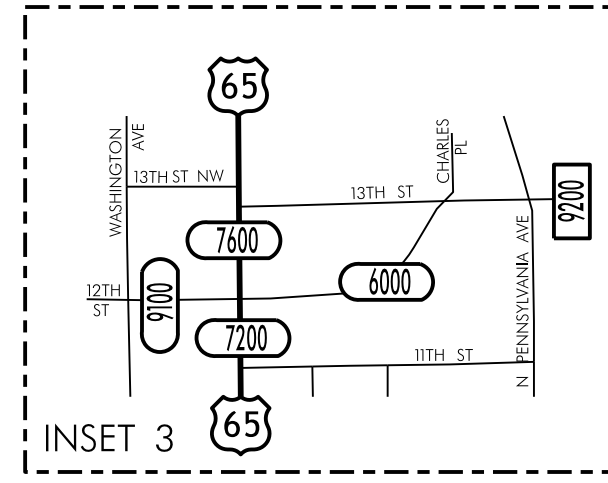

TRAFFIC FLOW MAP OF  
**MASON CITY A**  
**CERRO GORDO COUNTY**  
**2017 ANNUAL AVERAGE DAILY TRAFFIC**

LEGEND

- RECORDER ONLY
- MANUAL COUNT

TRAFFIC FLOW MAP OF  
**MASON CITY D**  
**CERRO GORDO COUNTY**  
**2017 ANNUAL AVERAGE DAILY TRAFFIC**