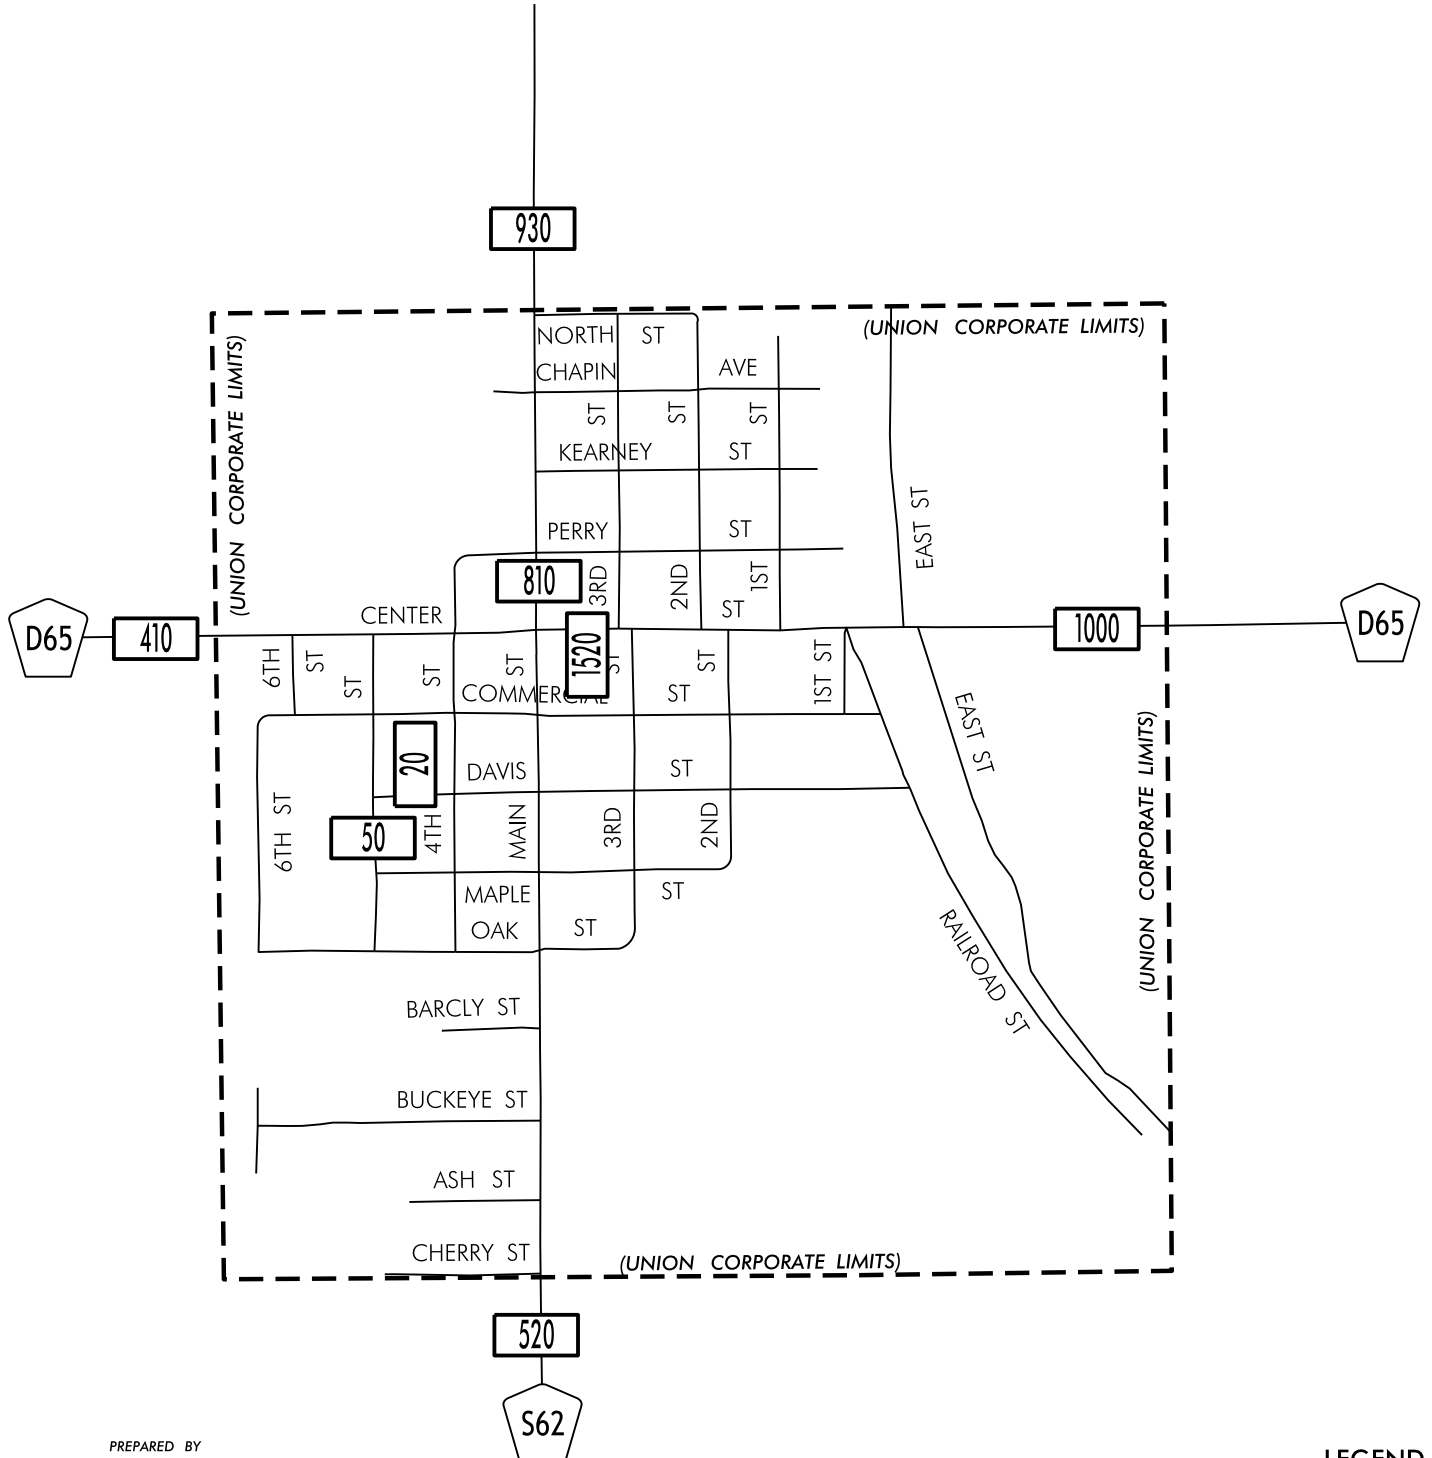

TRAFFIC FLOW MAP OF

UNION

HARDIN COUNTY

2017 ANNUAL AVERAGE DAILY TRAFFIC

LEGEND

RECORDER ONLY 
 MANUAL COUNT 