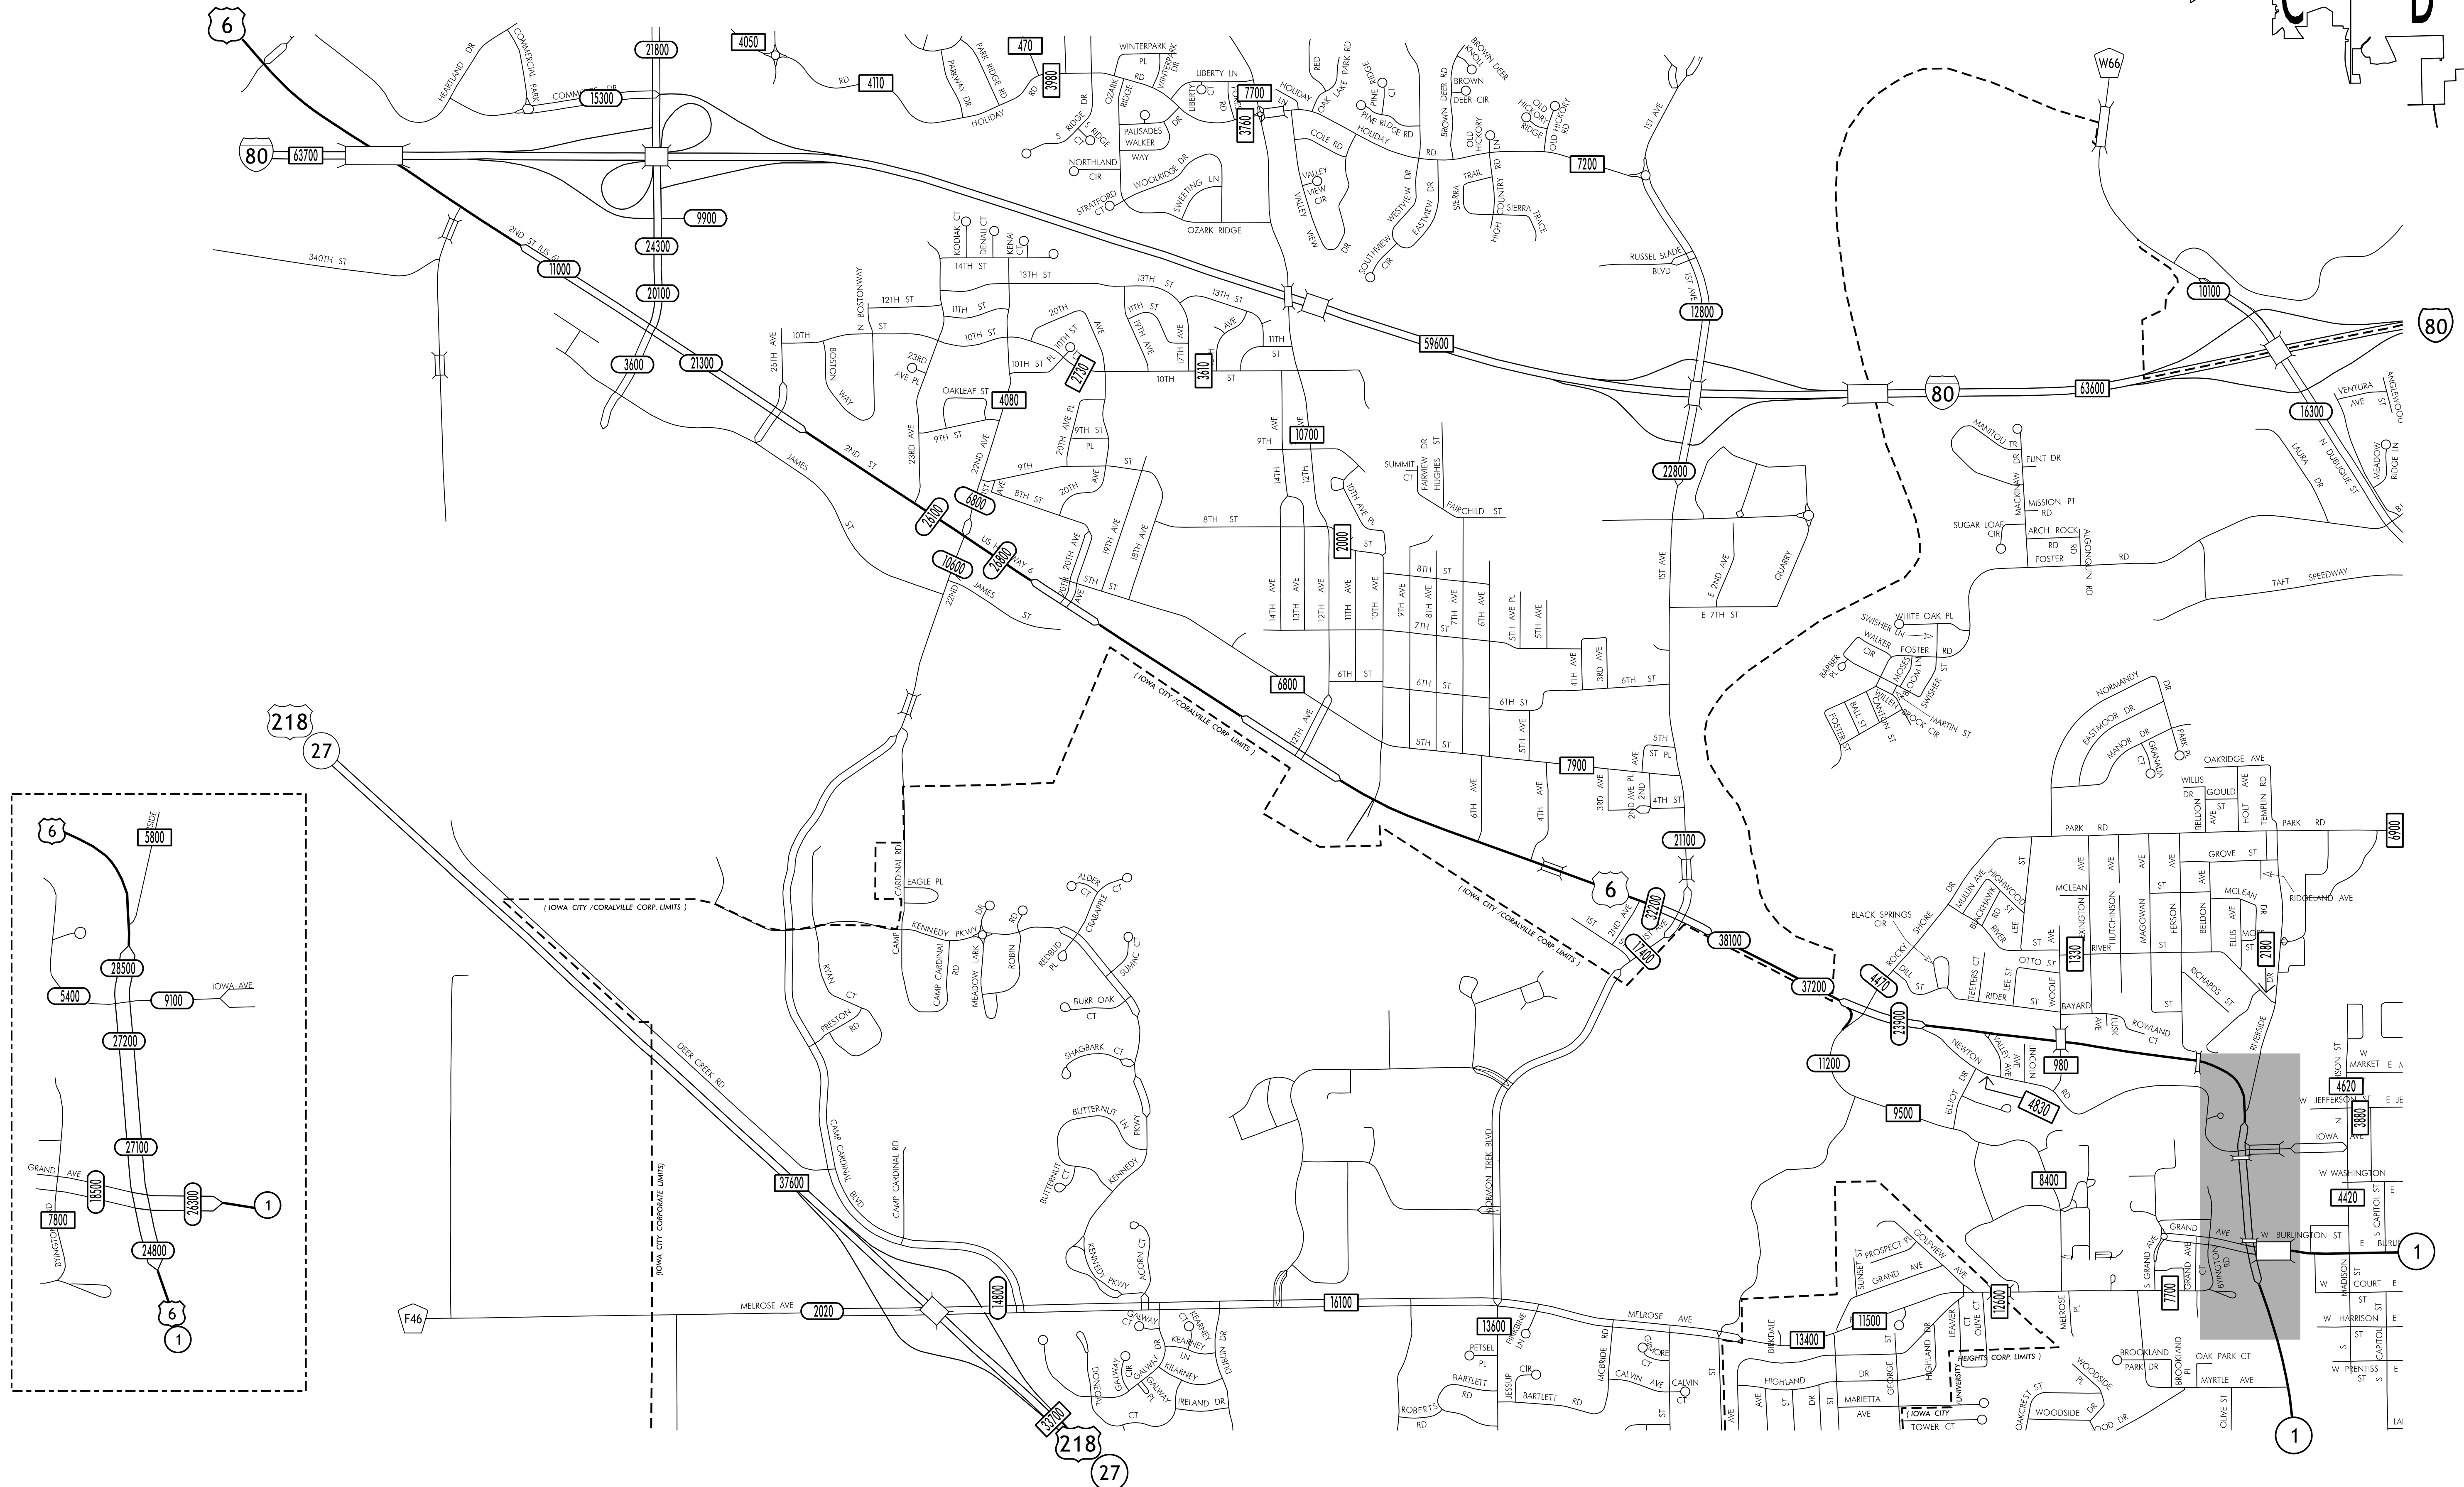

TRAFFIC FLOW MAP OF
IOWA CITY A
JOHNSON COUNTY
2018 ANNUAL AVERAGE DAILY TRAFFIC

TRAFFIC FLOW MAP OF
IOWA CITY D
JOHNSON COUNTY
2018 ANNUAL AVERAGE DAILY TRAFFIC