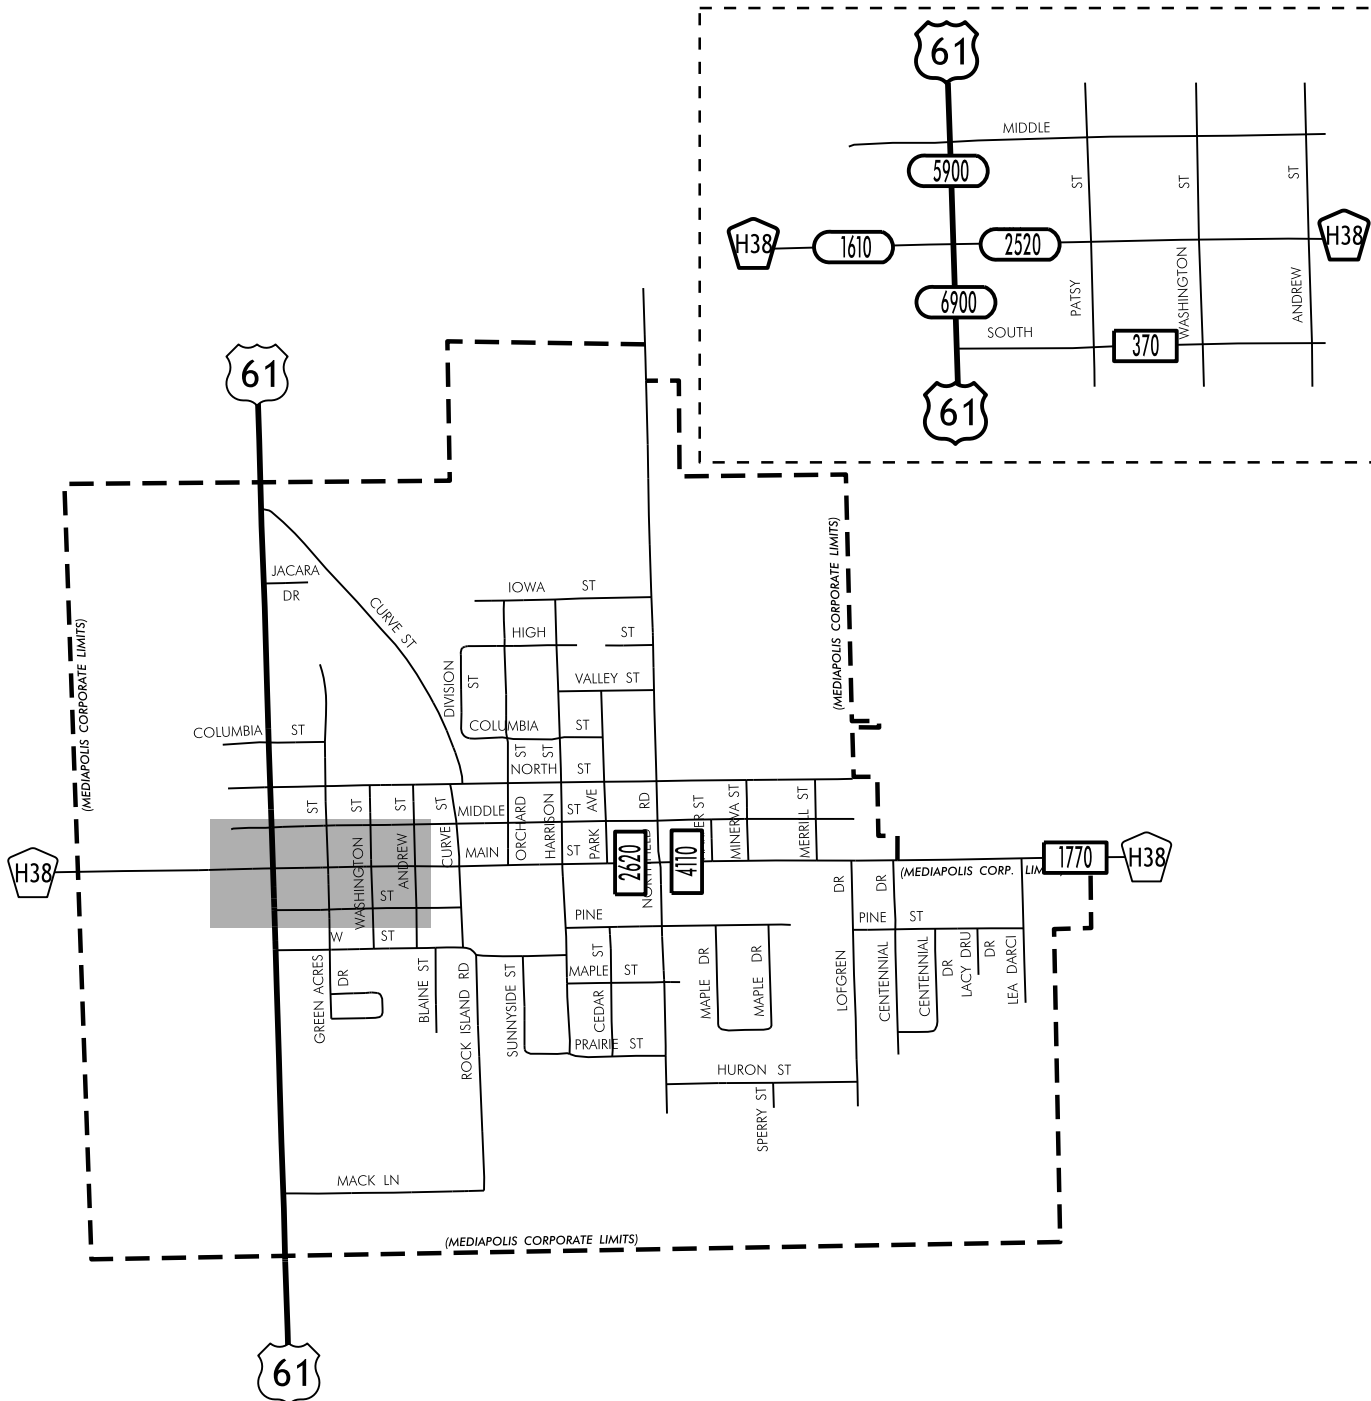

TRAFFIC FLOW MAP OF
MEDIAPOLIS

DES MOINES COUNTY

2018 ANNUAL AVERAGE DAILY TRAFFIC

LEGEND

RECORDER ONLY 
MANUAL COUNT 