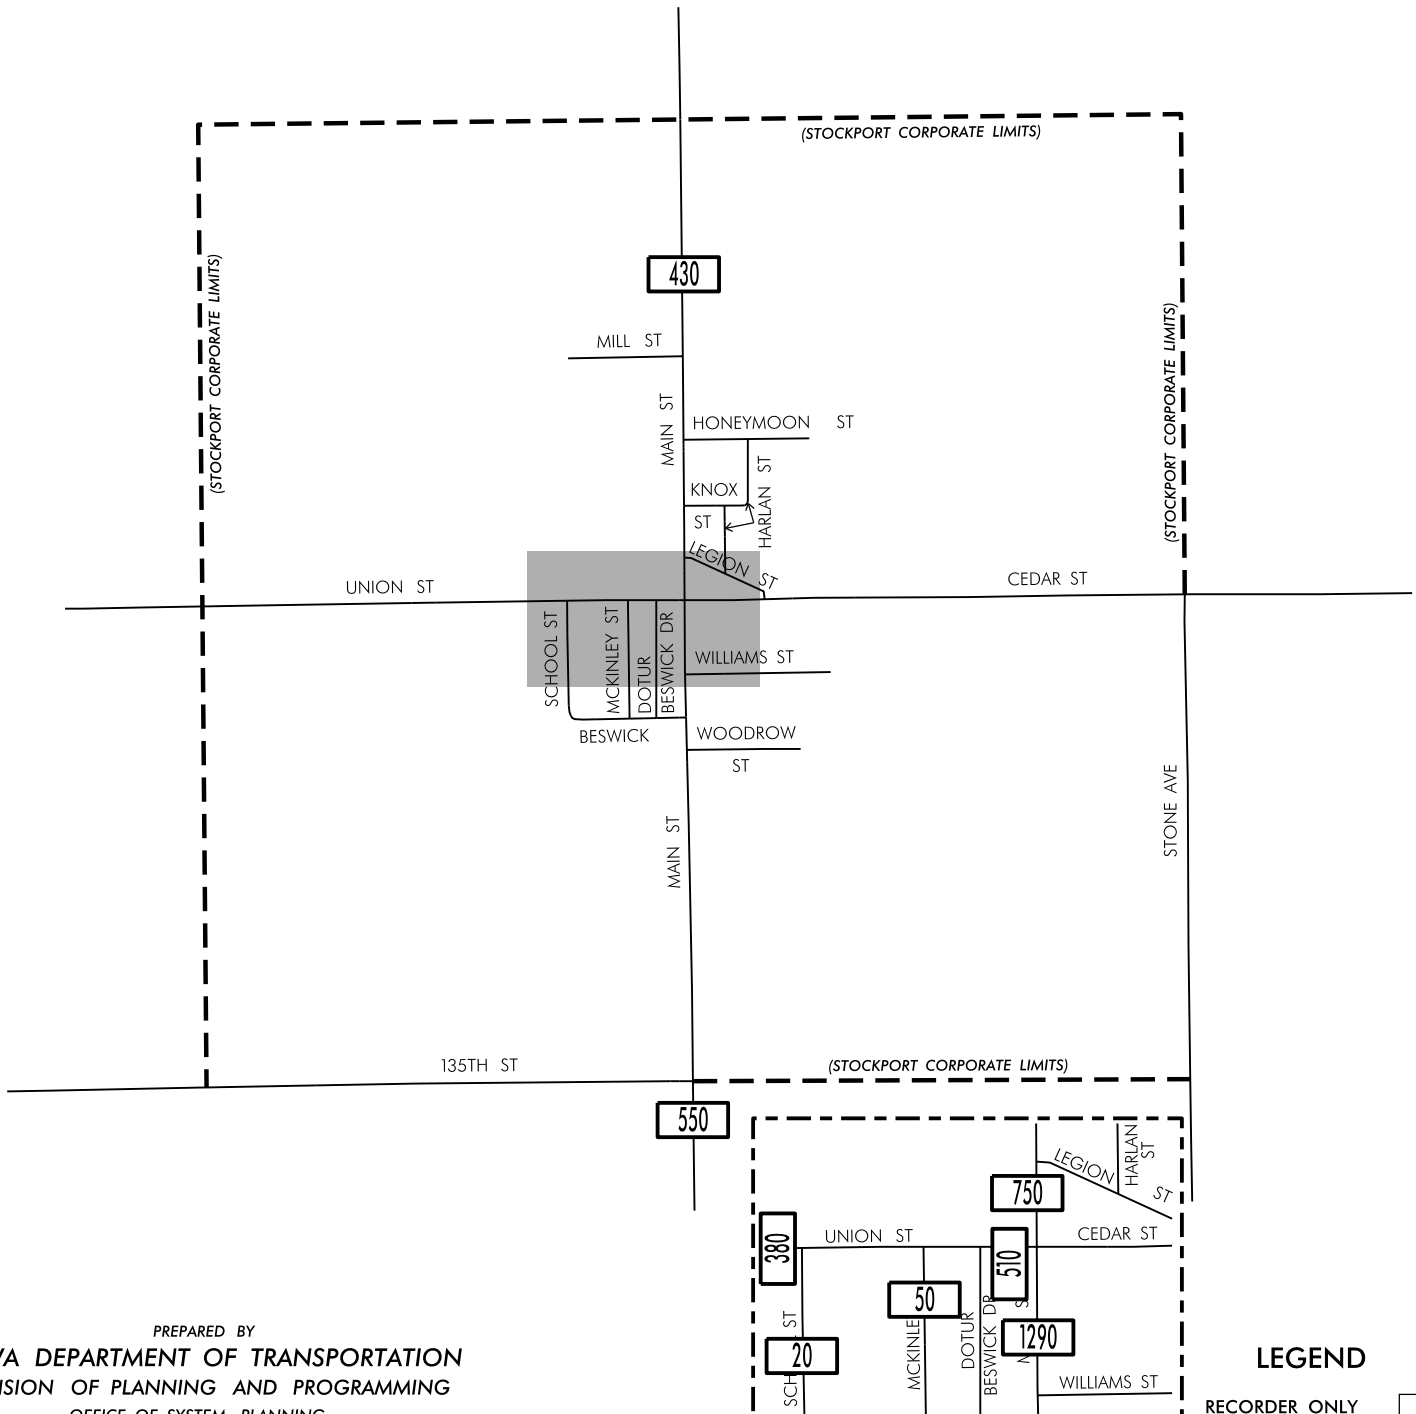

TRAFFIC FLOW MAP OF
STOCKPORT

VAN BUREN COUNTY

2018 ANNUAL AVERAGE DAILY TRAFFIC

LEGEND

RECORDER ONLY 
MANUAL COUNT 