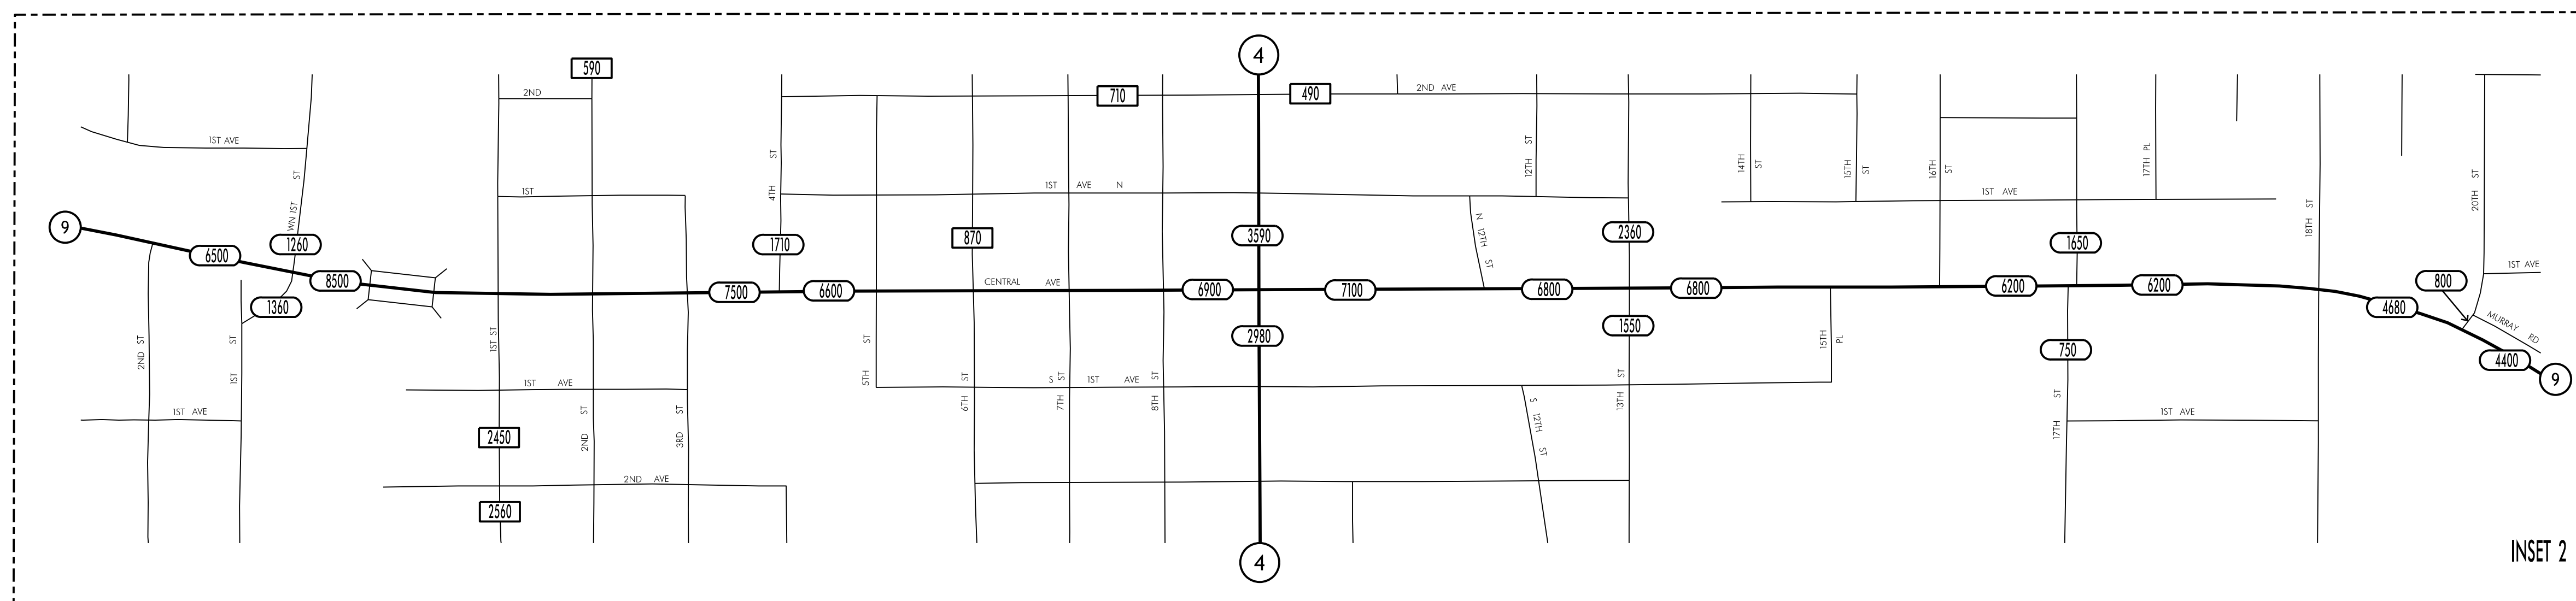

TRAFFIC FLOW MAP OF
ESTHERVILLE
EMMET COUNTY
 2019 ANNUAL AVERAGE DAILY TRAFFIC

LEGEND
 RECORDER ONLY
 MANUAL COUNT