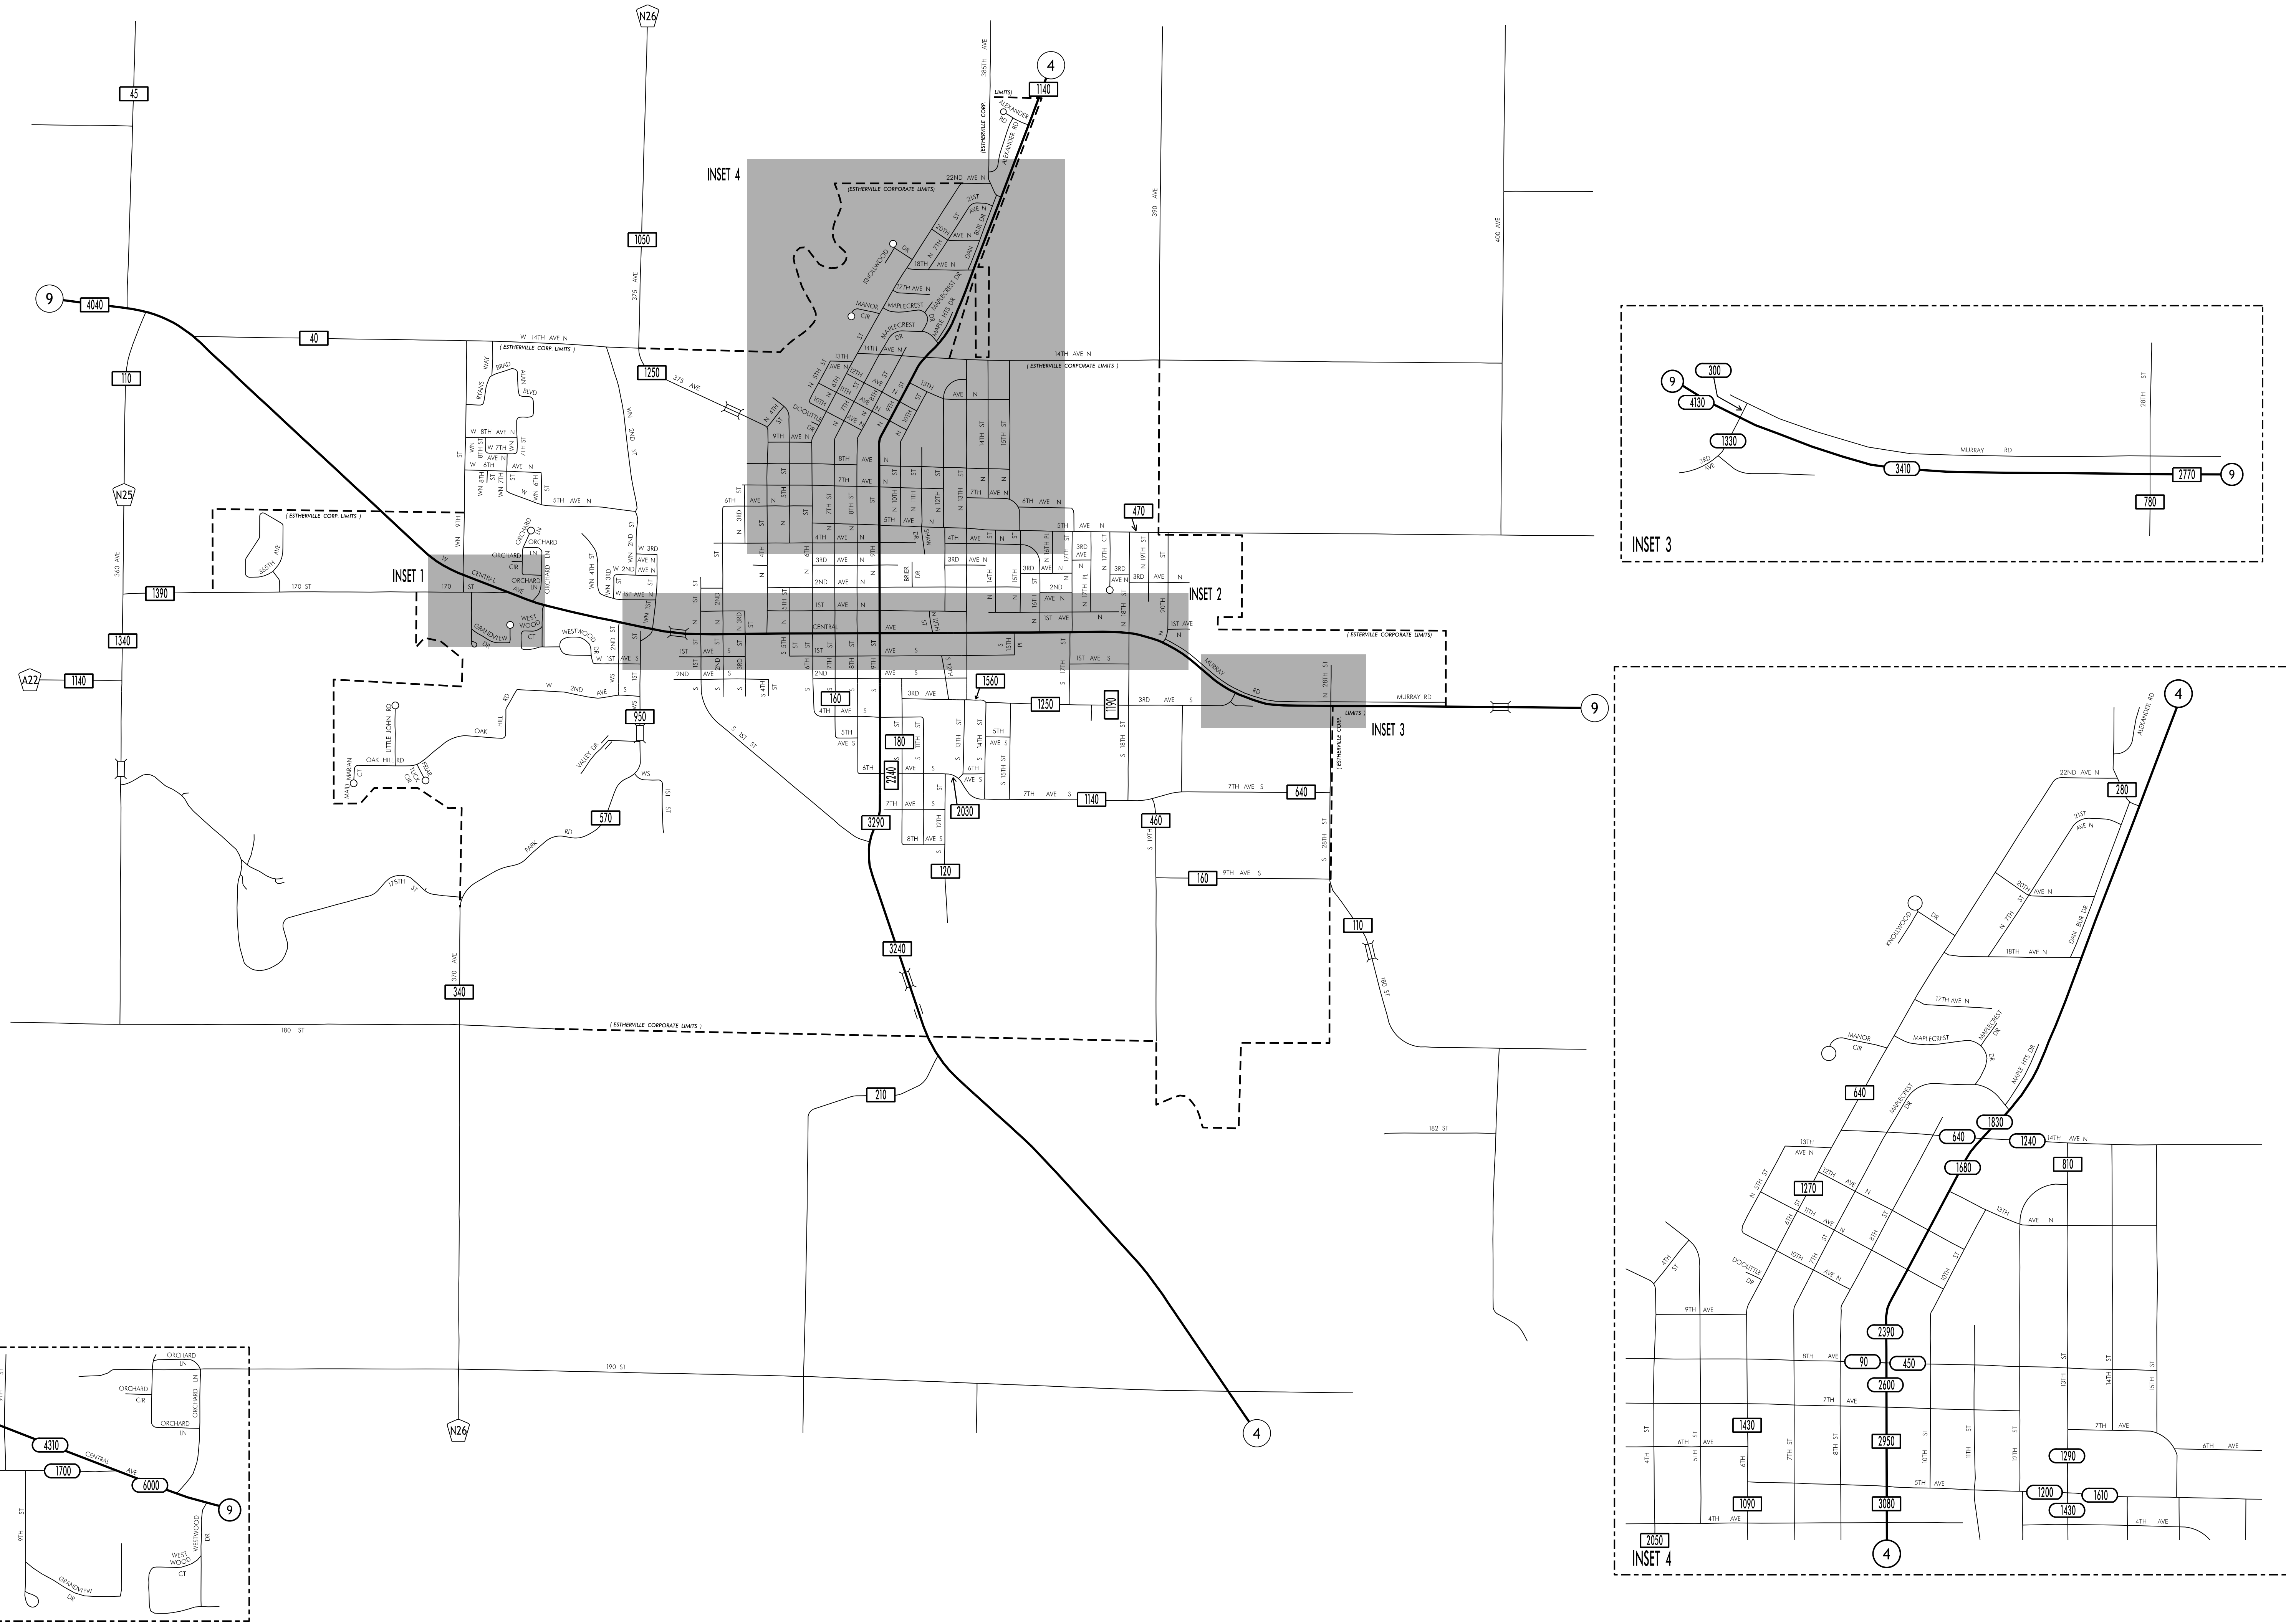

TRAFFIC FLOW MAP OF
ESTHERVILLE
EMMET COUNTY
 2019 ANNUAL AVERAGE DAILY TRAFFIC

LEGEND
 RECORDER ONLY
 MANUAL COUNT