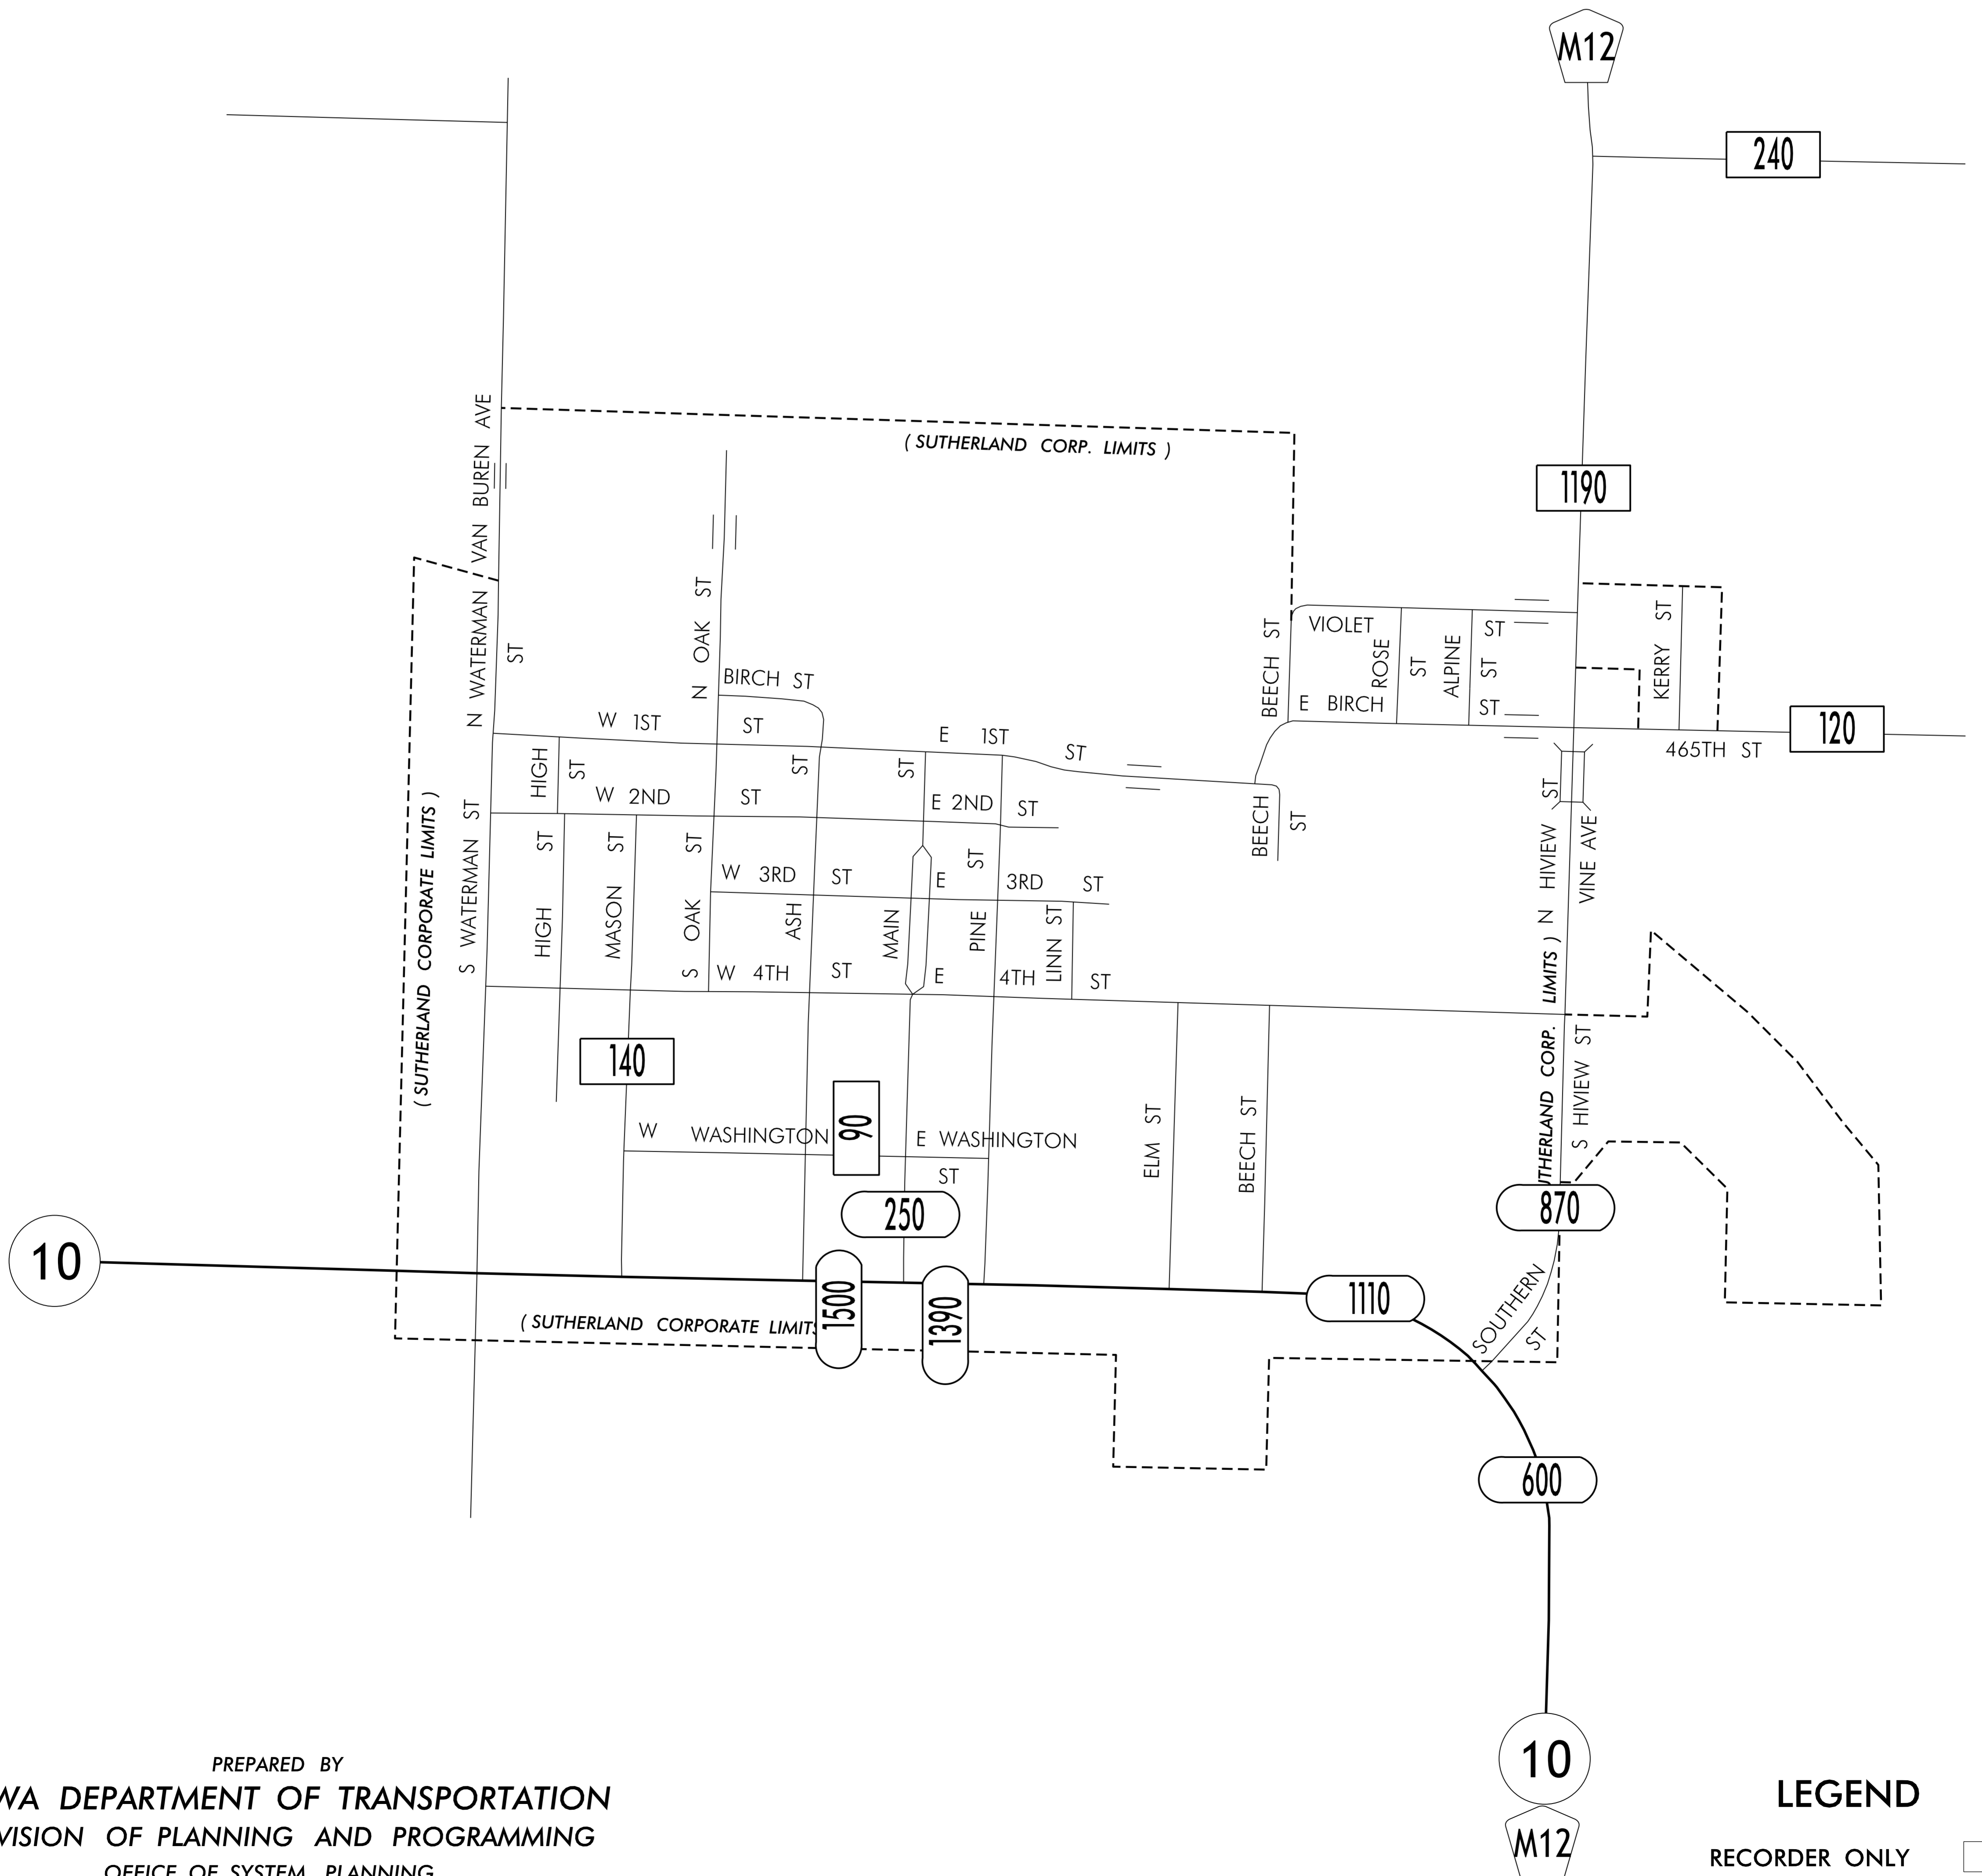

TRAFFIC FLOW MAP OF

SUTHERLAND

O'BRIEN COUNTY

2019 ANNUAL AVERAGE DAILY TRAFFIC

LEGEND

RECORDER ONLY 
 MANUAL COUNT 