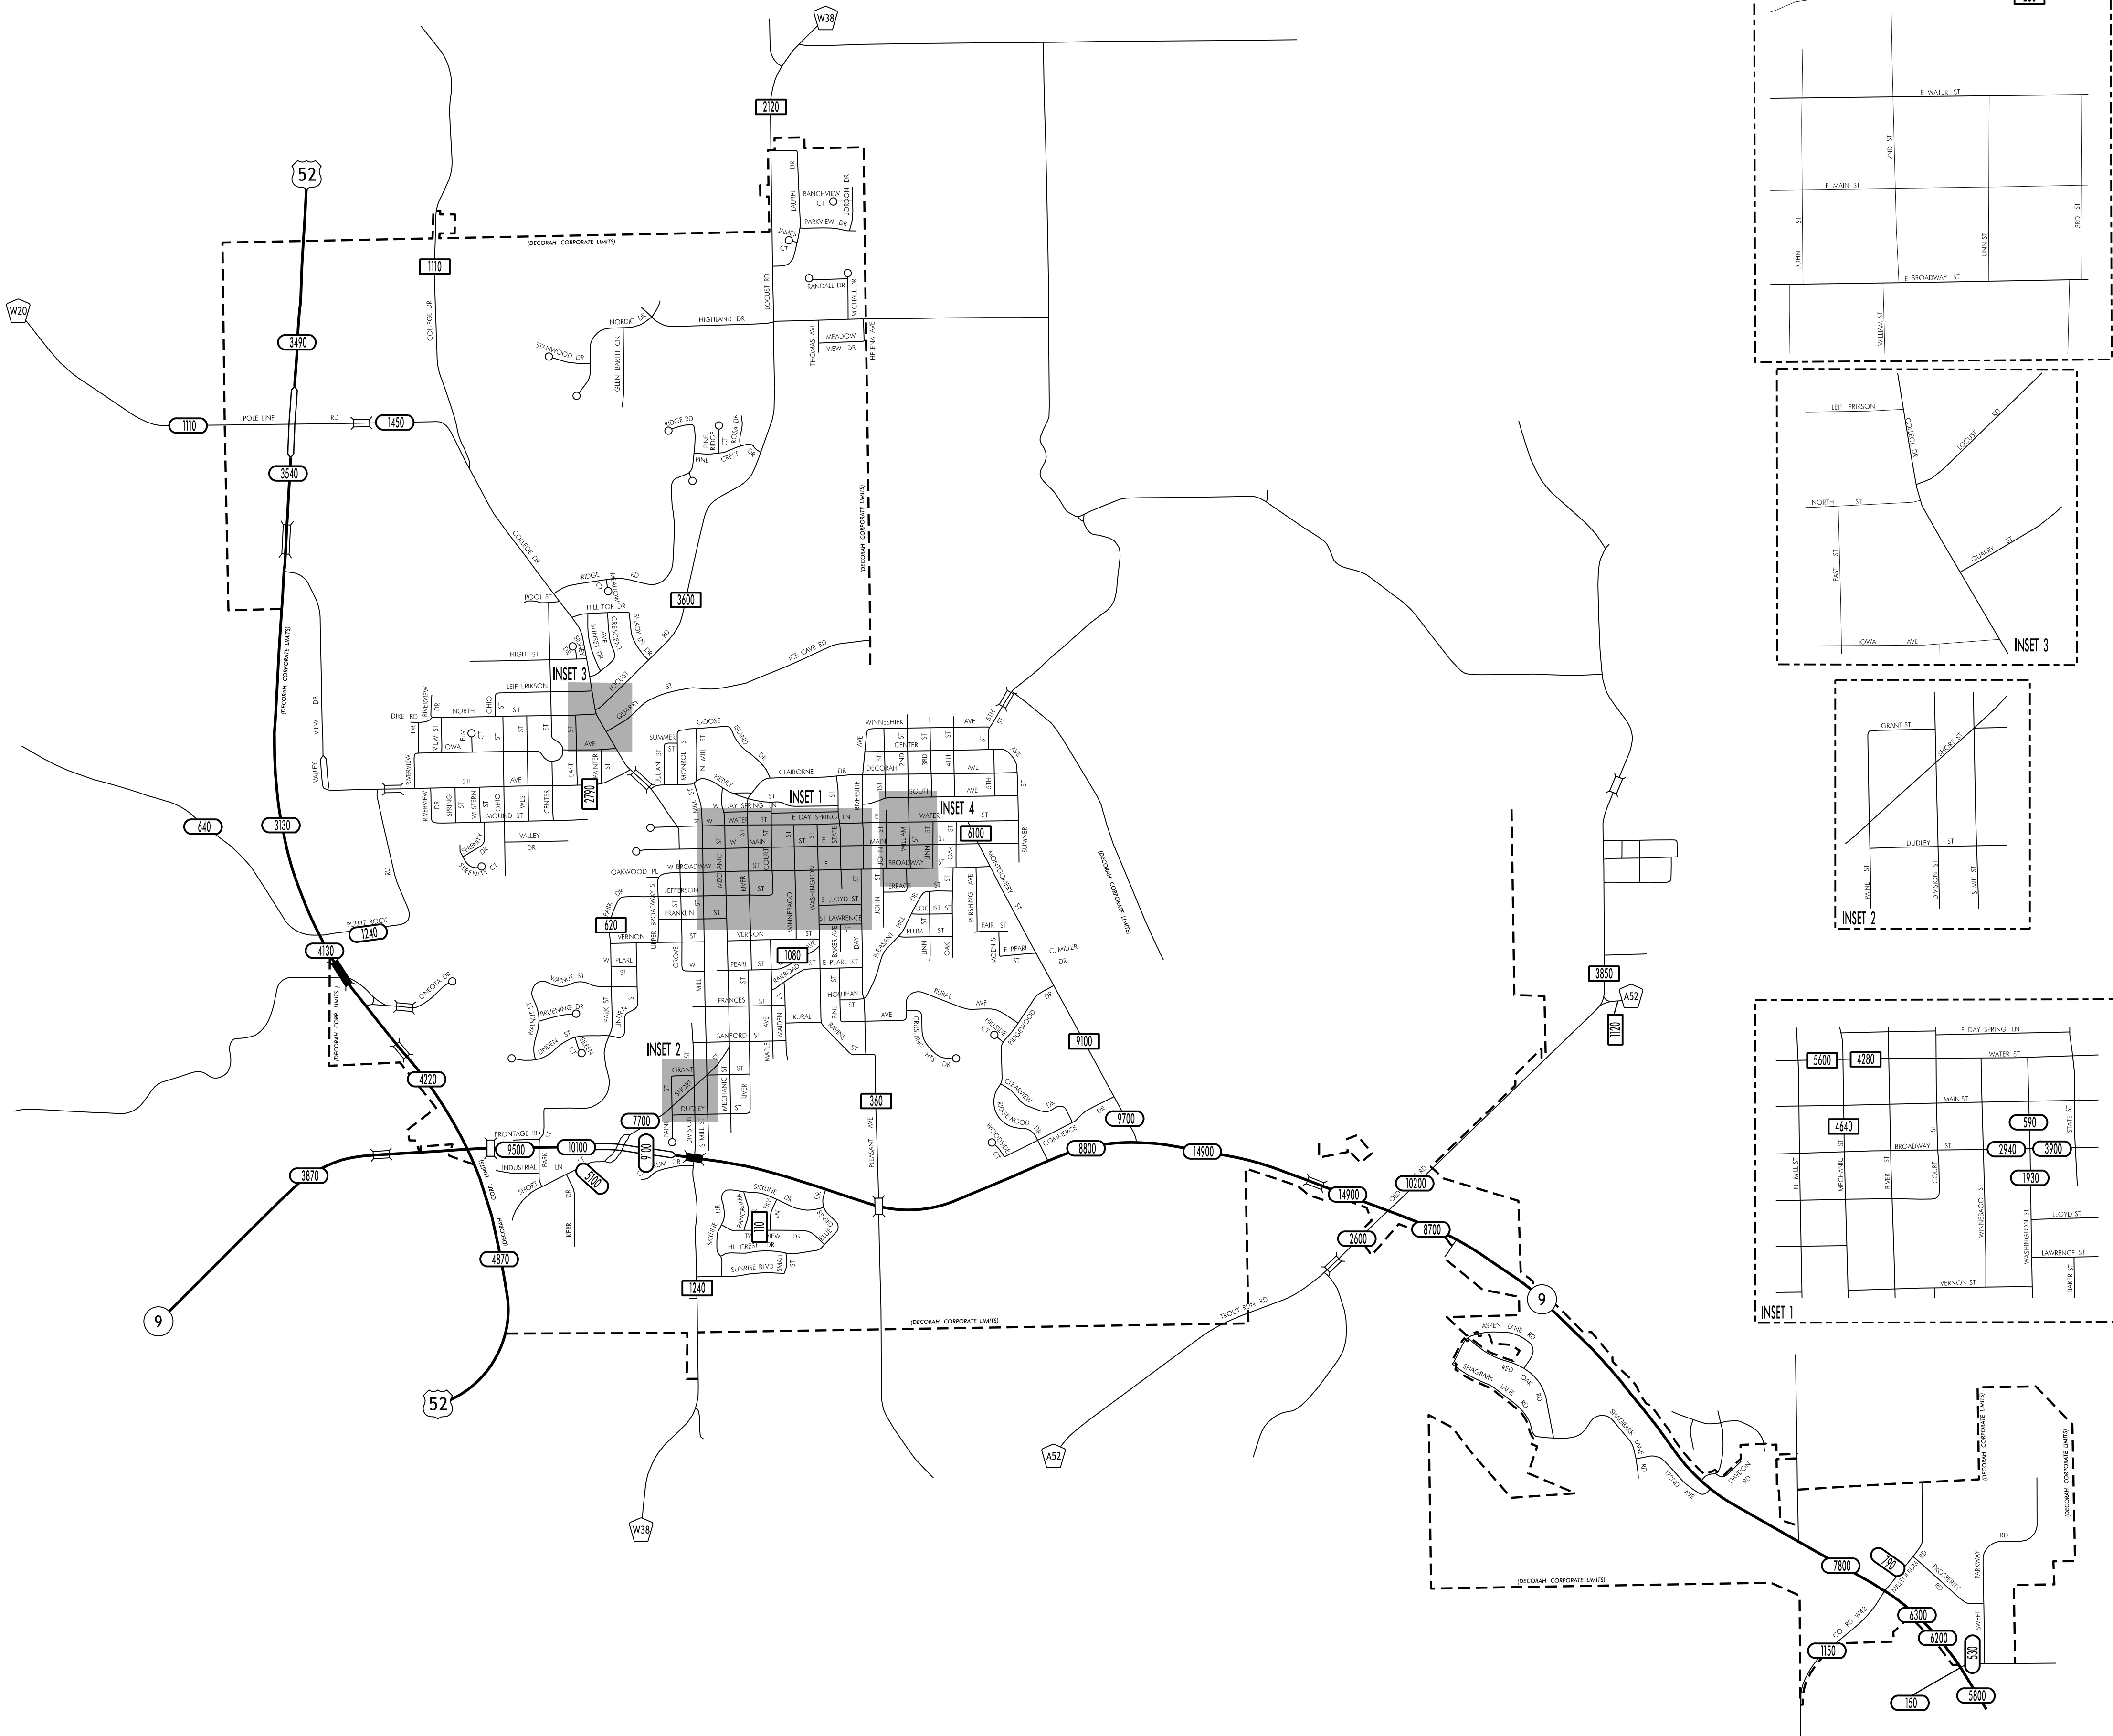

TRAFFIC FLOW MAP OF
DECORAH
WINNESHIEK COUNTY
2021 ANNUAL AVERAGE DAILY TRAFFIC

LEGEND

RECORDER ONLY
 MANUAL COUNT