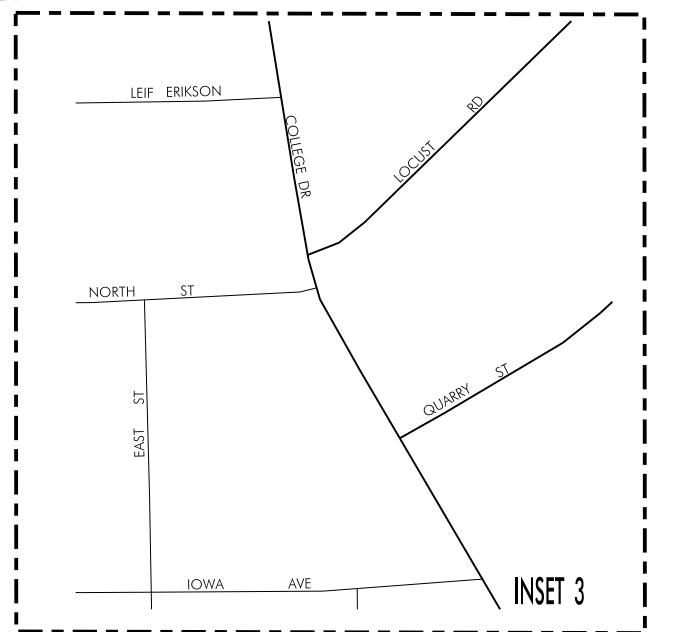

TRAFFIC FLOW MAP OF
DECORAH
WINNESHIEK COUNTY
2021 ANNUAL AVERAGE DAILY TRAFFIC

LEGEND

RECORDER ONLY
 MANUAL COUNT