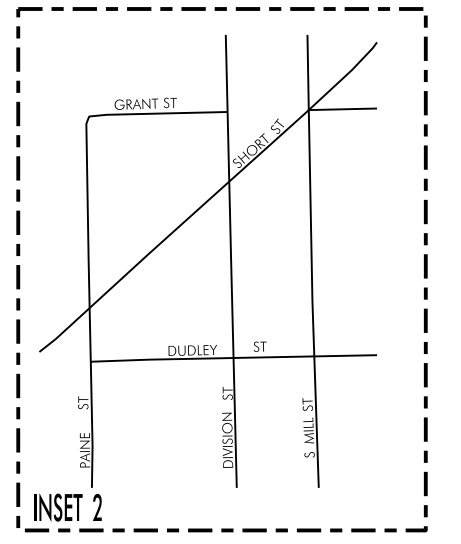

TRAFFIC FLOW MAP OF
DECORAH
WINNESHIEK COUNTY
2021 ANNUAL AVERAGE DAILY TRAFFIC

LEGEND

RECORDER ONLY
 MANUAL COUNT