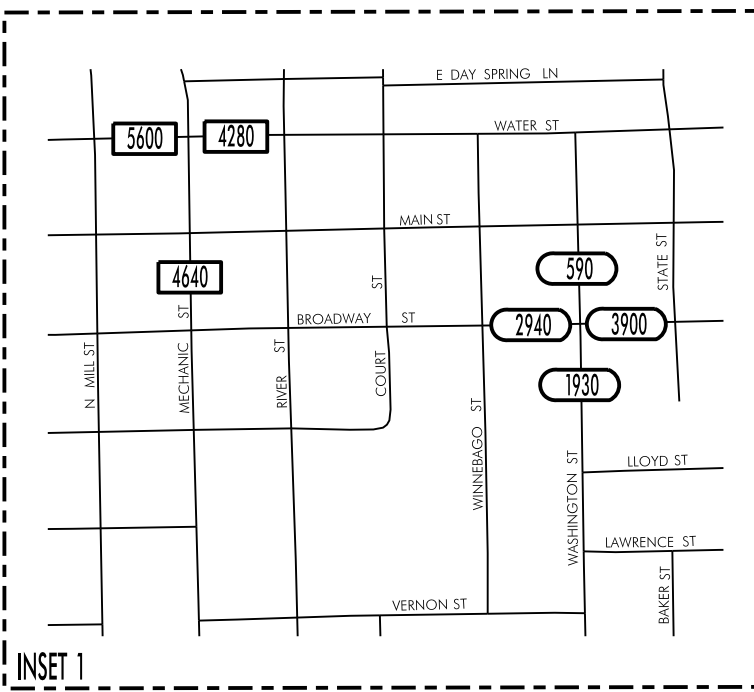

TRAFFIC FLOW MAP OF
DECORAH
WINNESHIEK COUNTY
2021 ANNUAL AVERAGE DAILY TRAFFIC

LEGEND

RECORDER ONLY
 MANUAL COUNT