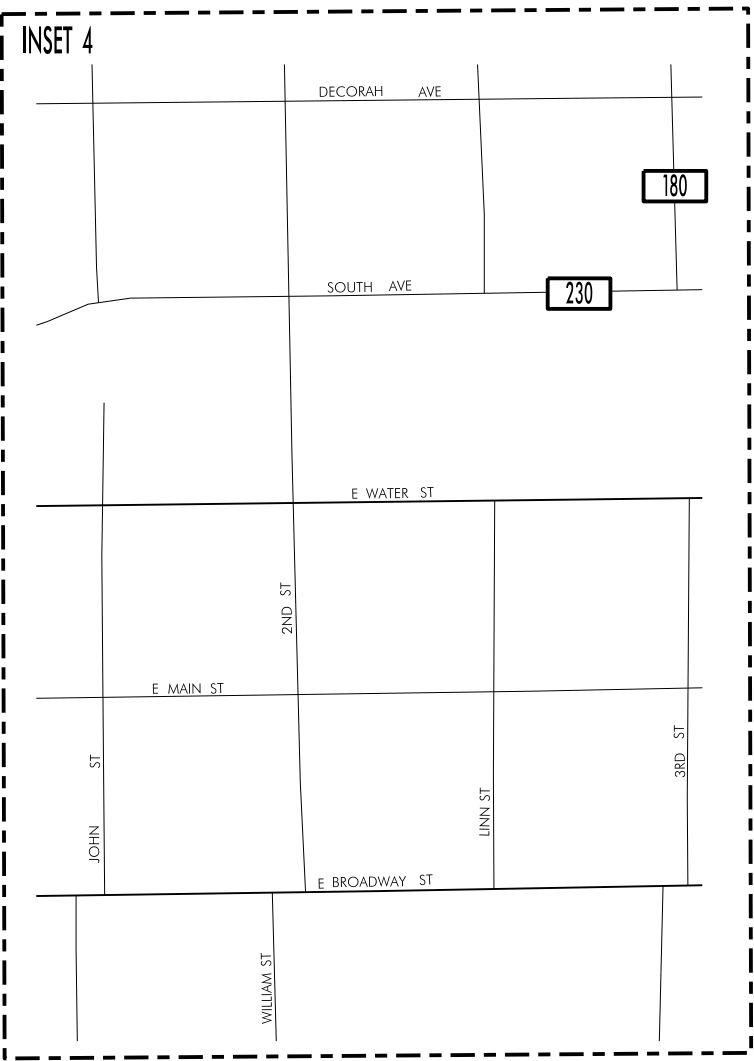

TRAFFIC FLOW MAP OF
DECORAH
WINNESHIEK COUNTY
2021 ANNUAL AVERAGE DAILY TRAFFIC

LEGEND

RECORDER ONLY
 MANUAL COUNT