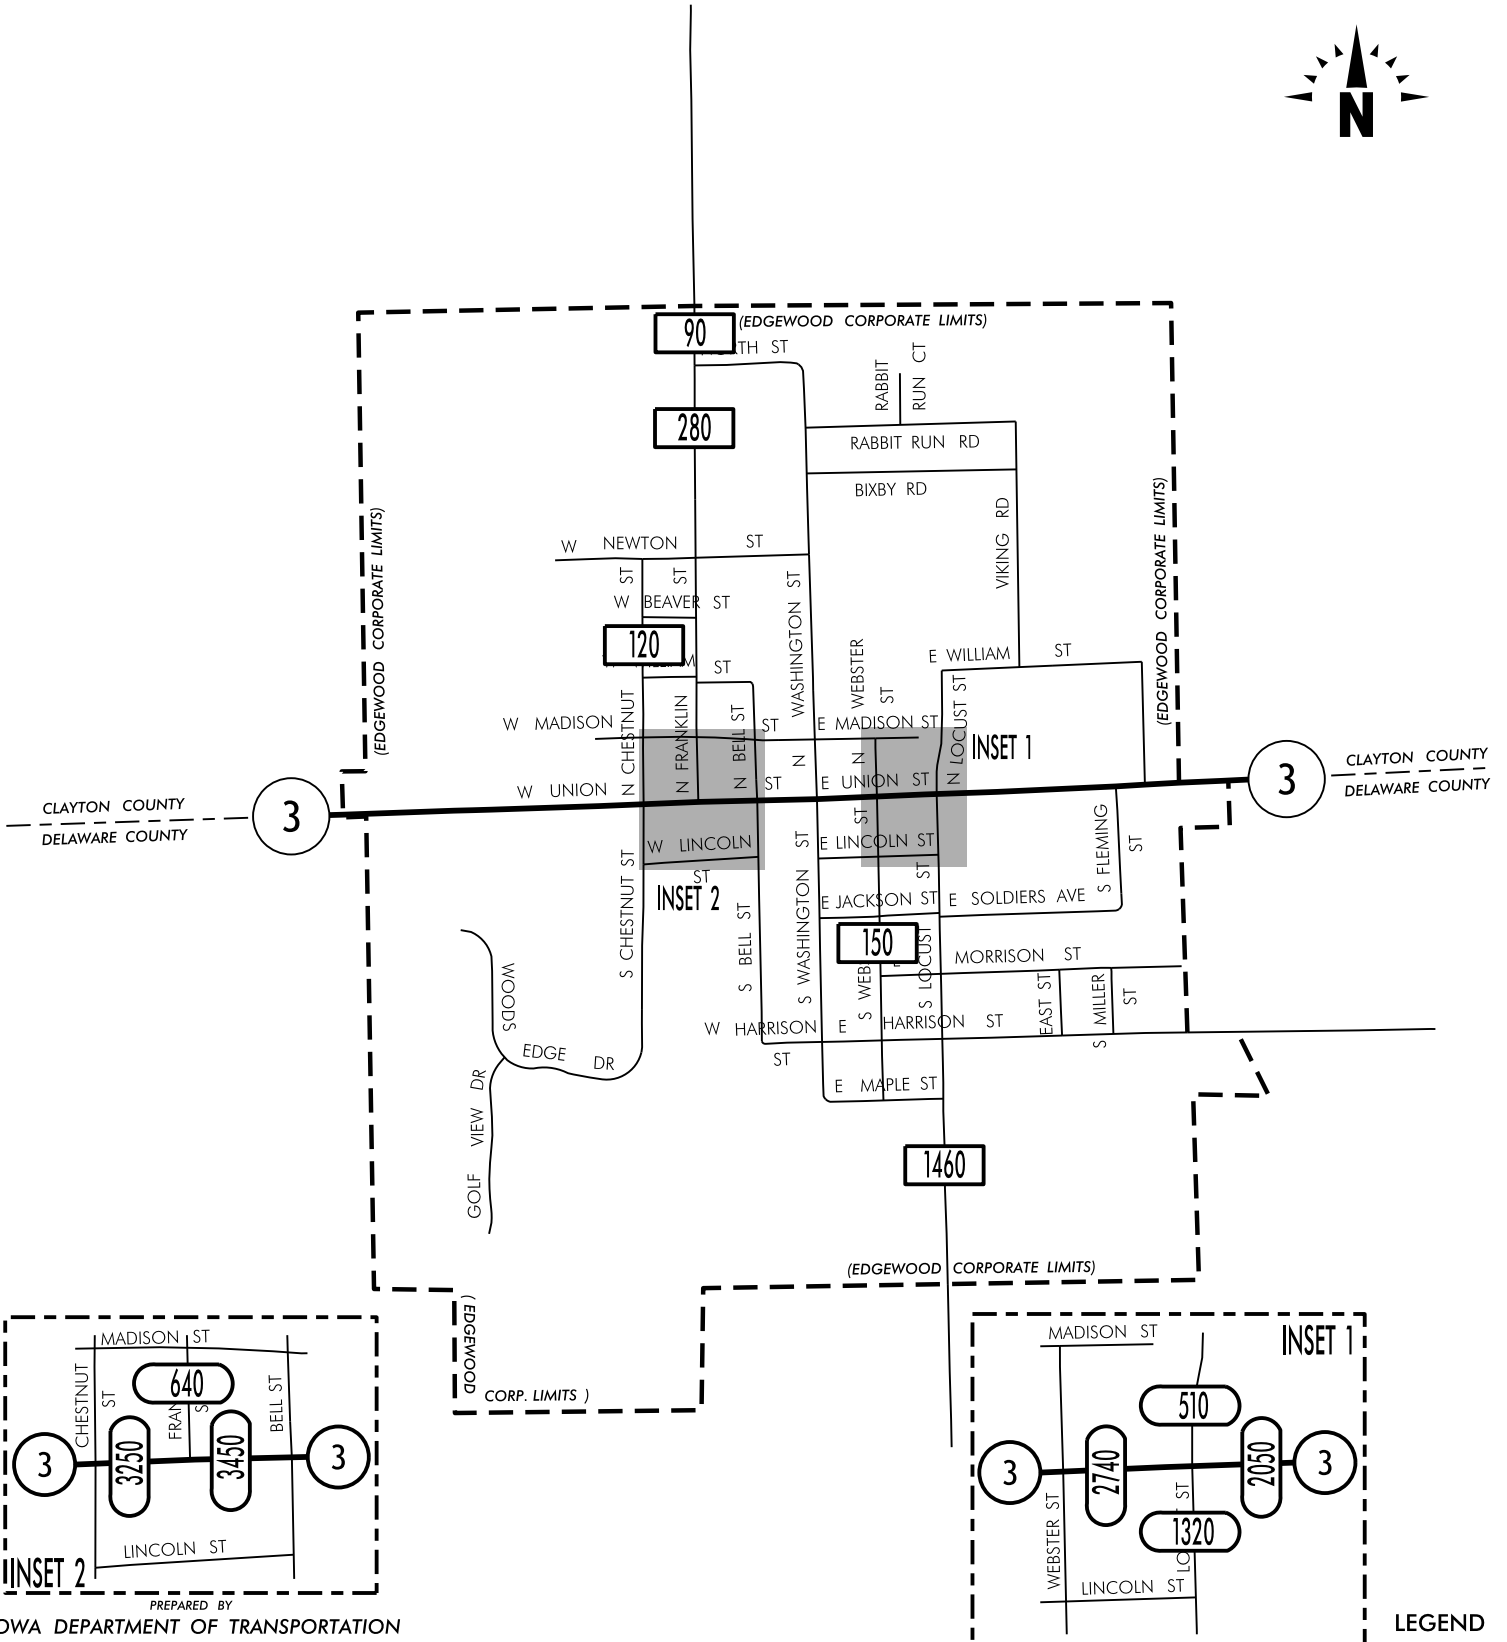

TRAFFIC FLOW MAP OF
EDGEWOOD
CLAYTON COUNTY
2021 ANNUAL AVERAGE DAILY TRAFFIC

LEGEND

RECORDER ONLY 
 MANUAL COUNT 