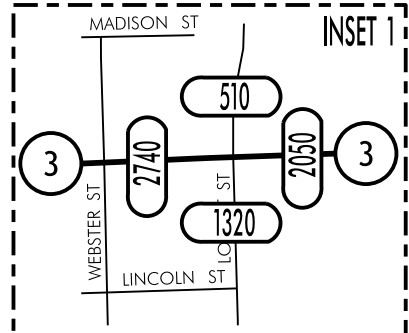

TRAFFIC FLOW MAP OF
EDGEWOOD
CLAYTON COUNTY
2021 ANNUAL AVERAGE DAILY TRAFFIC

LEGEND

RECORDER ONLY 
 MANUAL COUNT 