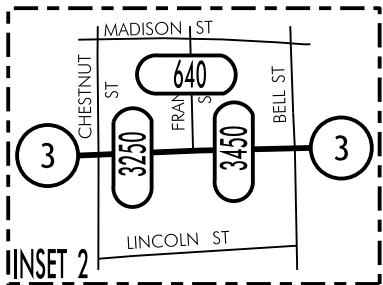

TRAFFIC FLOW MAP OF
EDGEWOOD
CLAYTON COUNTY
2021 ANNUAL AVERAGE DAILY TRAFFIC

LEGEND

RECORDER ONLY 
 MANUAL COUNT 