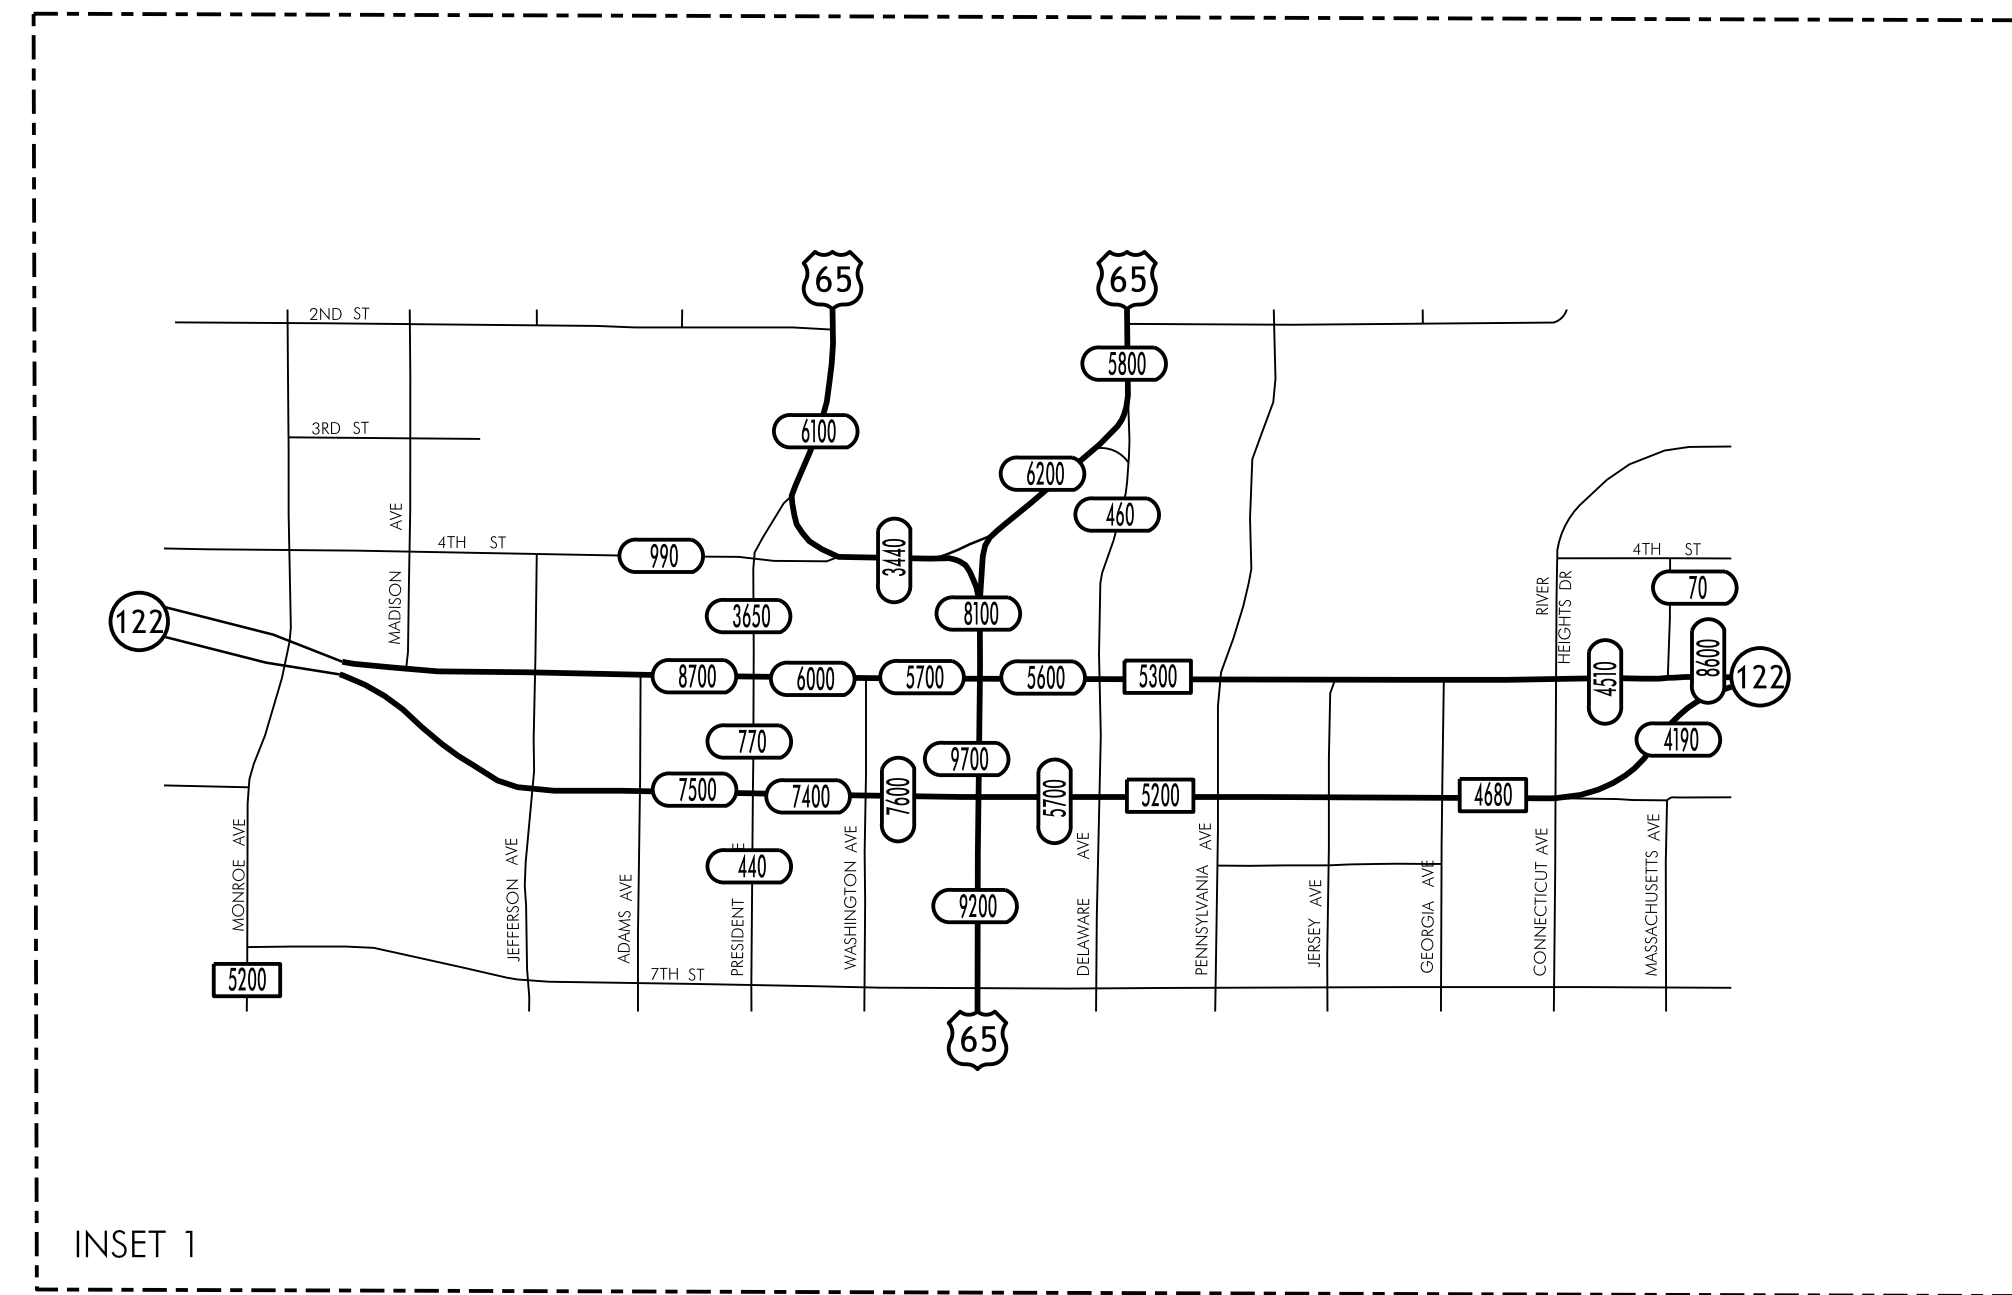

TRAFFIC FLOW MAP OF
MASON CITY A
CERRO GORDO COUNTY
2021 ANNUAL AVERAGE DAILY TRAFFIC

TRAFFIC FLOW MAP OF
MASON CITY D
CERRO GORDO COUNTY
2021 ANNUAL AVERAGE DAILY TRAFFIC