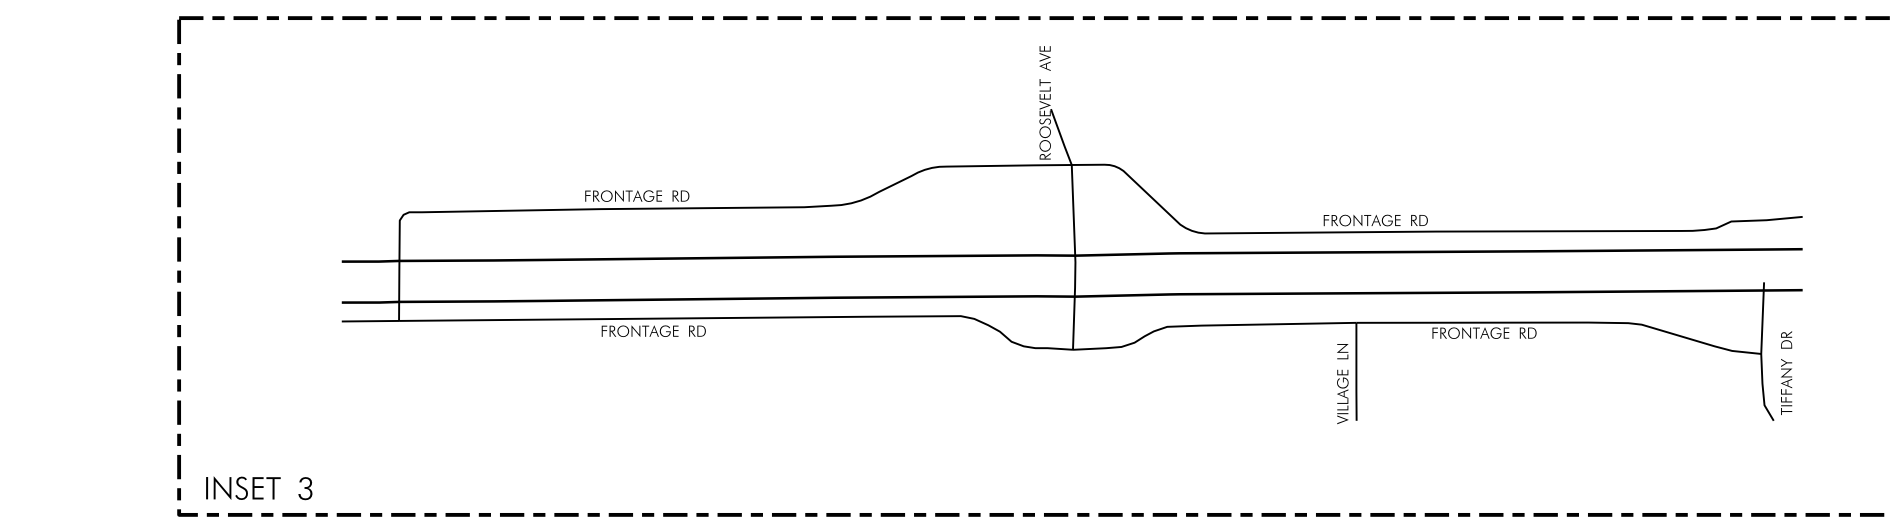

TRAFFIC FLOW MAP OF
MASON CITY A
CERRO GORDO COUNTY
2021 ANNUAL AVERAGE DAILY TRAFFIC

TRAFFIC FLOW MAP OF
MASON CITY D
CERRO GORDO COUNTY
2021 ANNUAL AVERAGE DAILY TRAFFIC