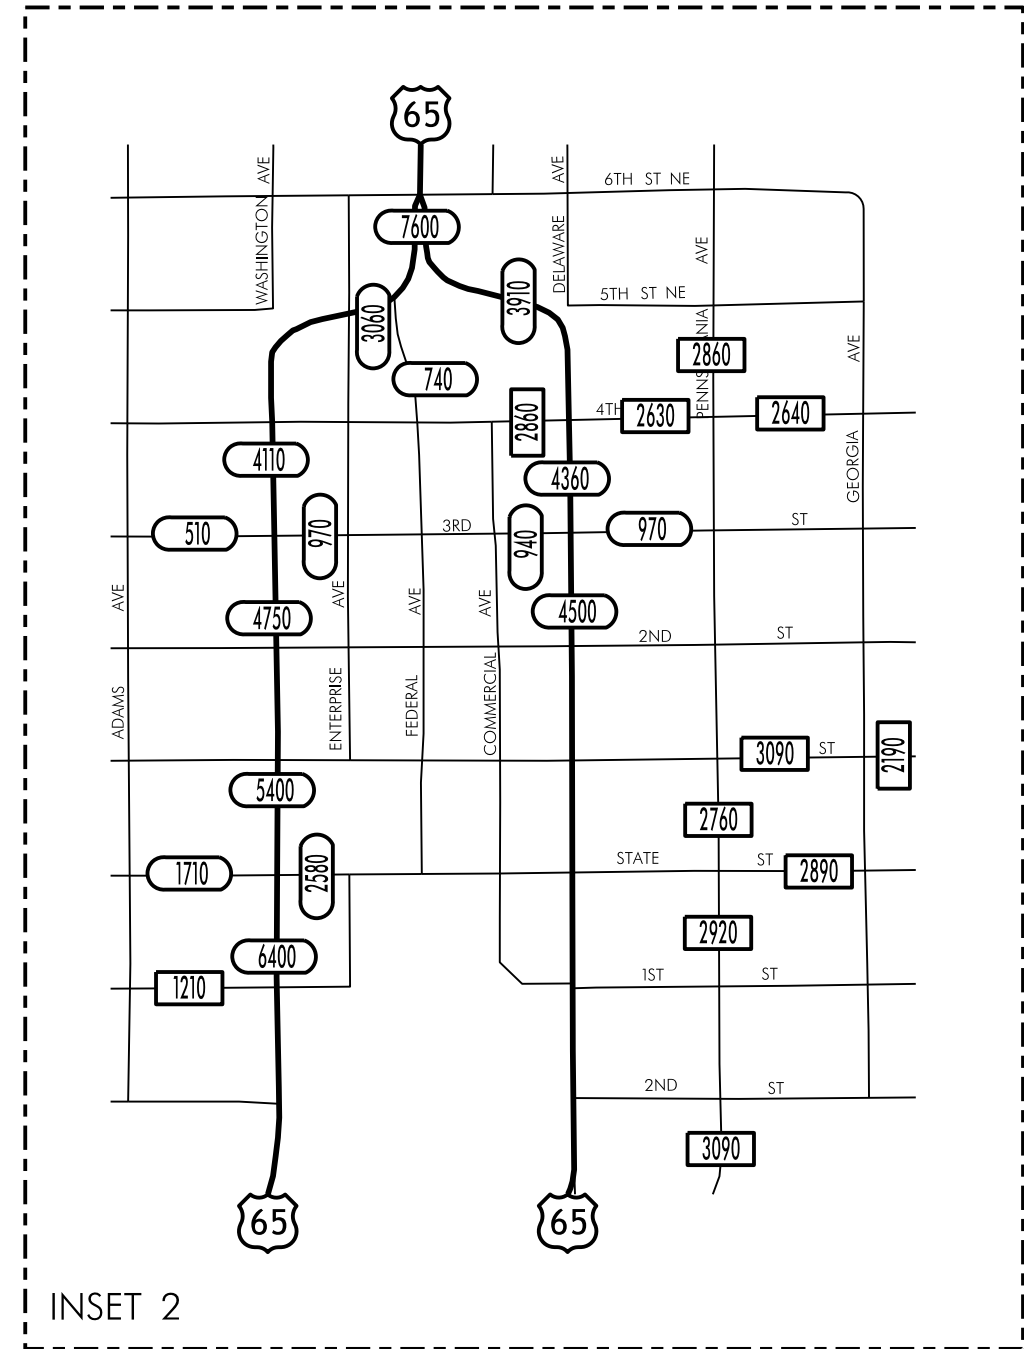

TRAFFIC FLOW MAP OF
MASON CITY A
CERRO GORDO COUNTY
2021 ANNUAL AVERAGE DAILY TRAFFIC

TRAFFIC FLOW MAP OF
MASON CITY D
CERRO GORDO COUNTY
2021 ANNUAL AVERAGE DAILY TRAFFIC