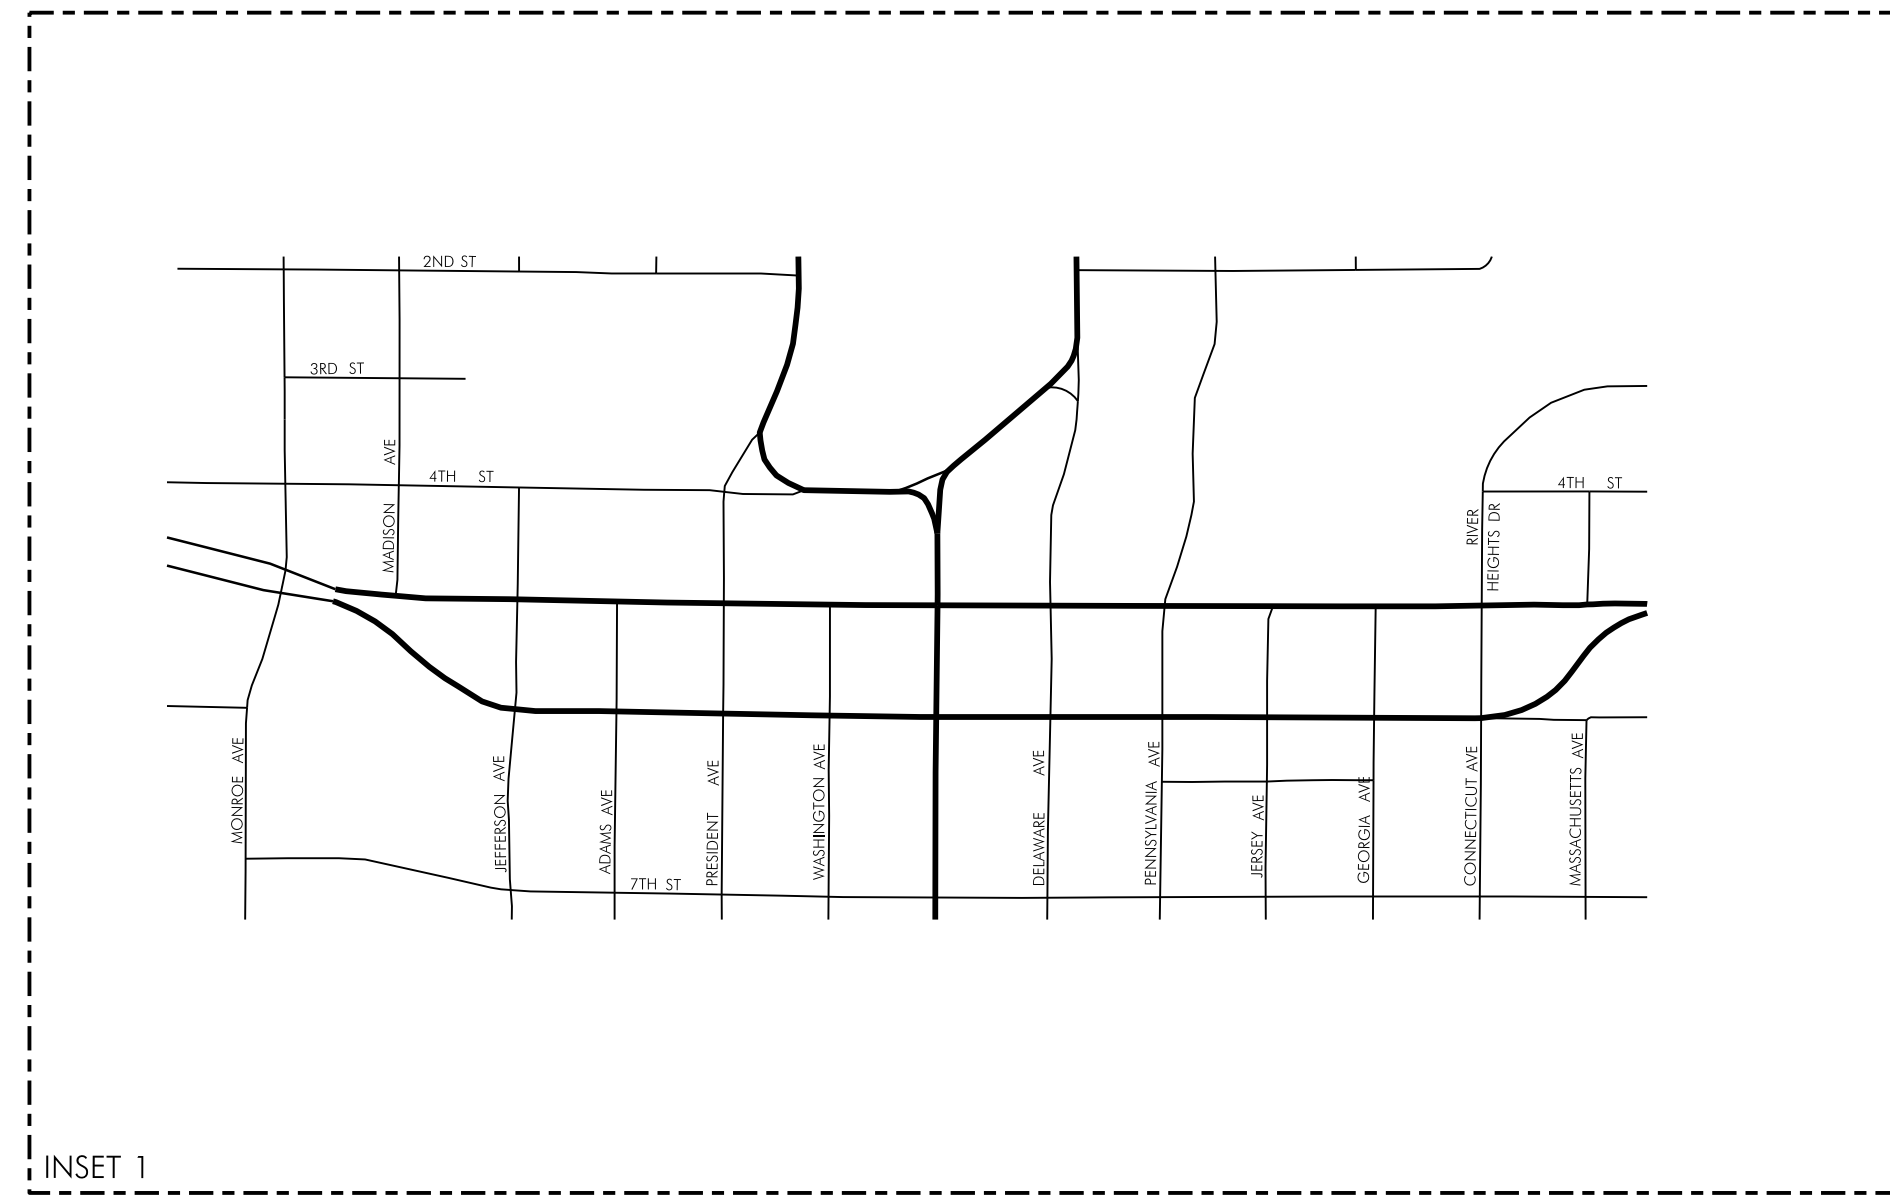

TRAFFIC FLOW MAP OF
MASON CITY A
CERRO GORDO COUNTY
2021 ANNUAL AVERAGE DAILY TRAFFIC

TRAFFIC FLOW MAP OF
MASON CITY D
CERRO GORDO COUNTY
2021 ANNUAL AVERAGE DAILY TRAFFIC