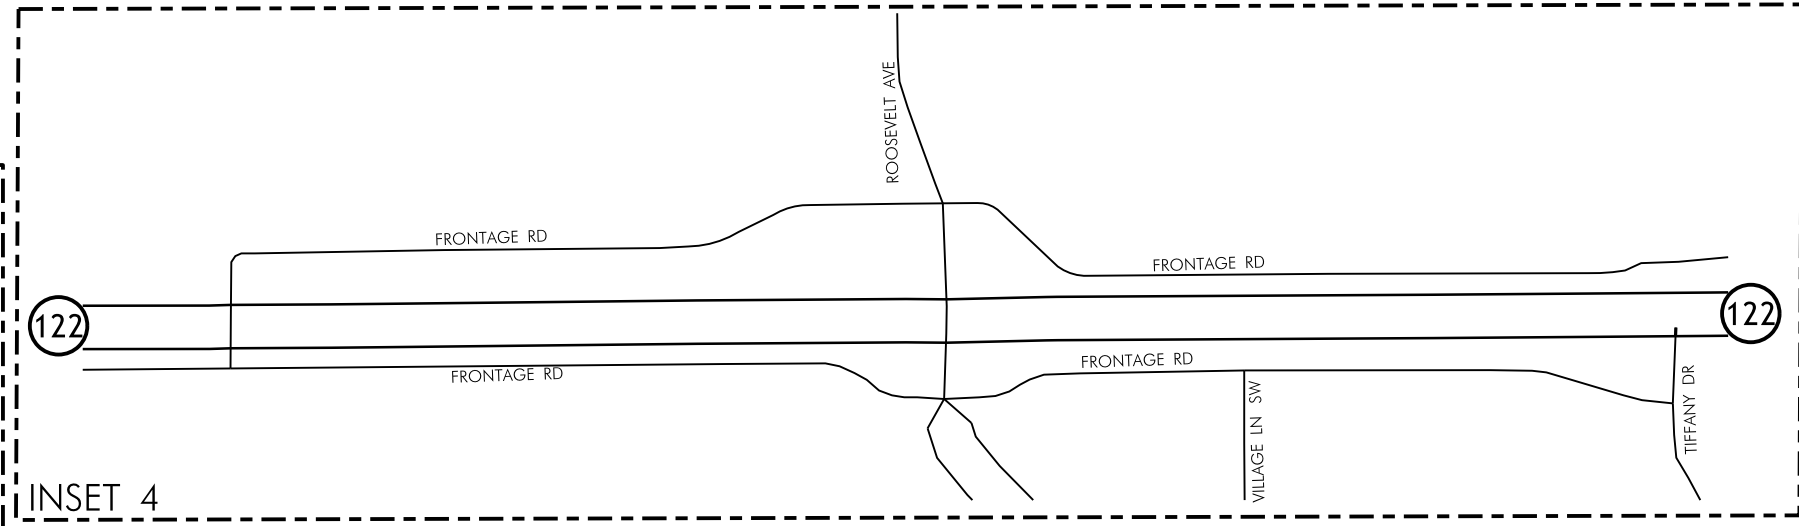

TRAFFIC FLOW MAP OF
MASON CITY A
CERRO GORDO COUNTY
2021 ANNUAL AVERAGE DAILY TRAFFIC

TRAFFIC FLOW MAP OF
MASON CITY D
CERRO GORDO COUNTY
2021 ANNUAL AVERAGE DAILY TRAFFIC