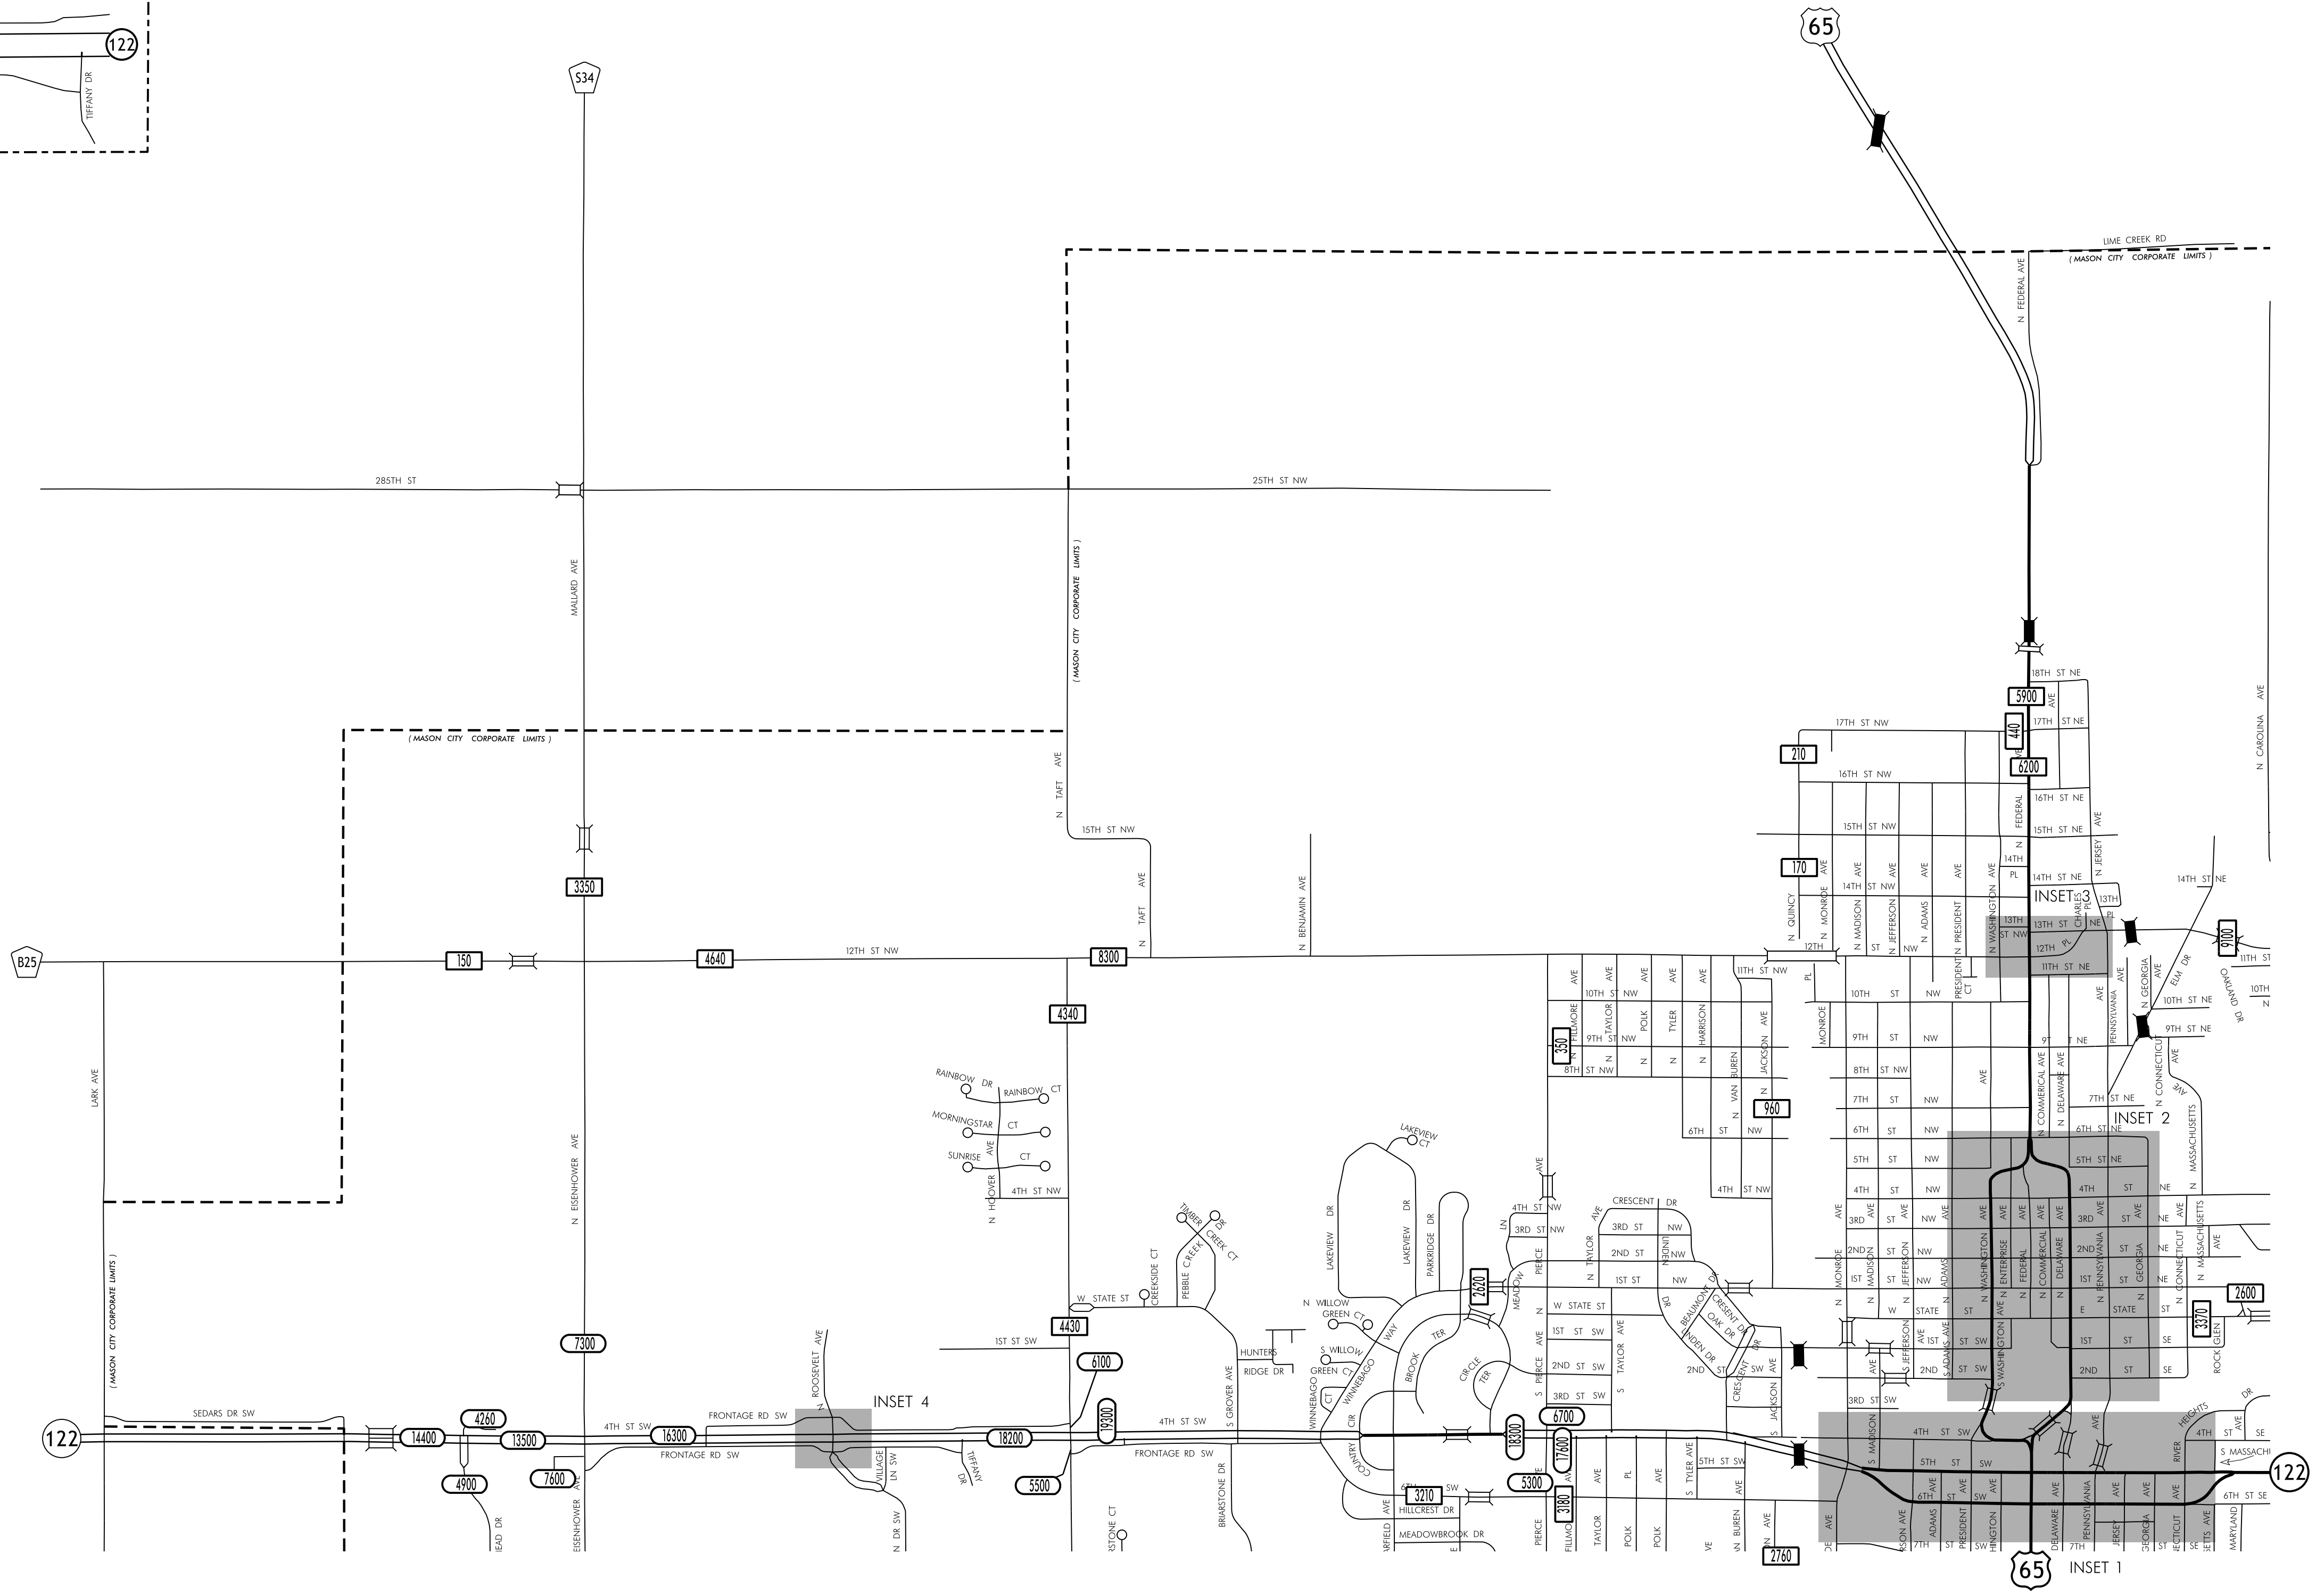

TRAFFIC FLOW MAP OF
MASON CITY A
CERRO GORDO COUNTY
2021 ANNUAL AVERAGE DAILY TRAFFIC

TRAFFIC FLOW MAP OF
MASON CITY D
CERRO GORDO COUNTY
2021 ANNUAL AVERAGE DAILY TRAFFIC