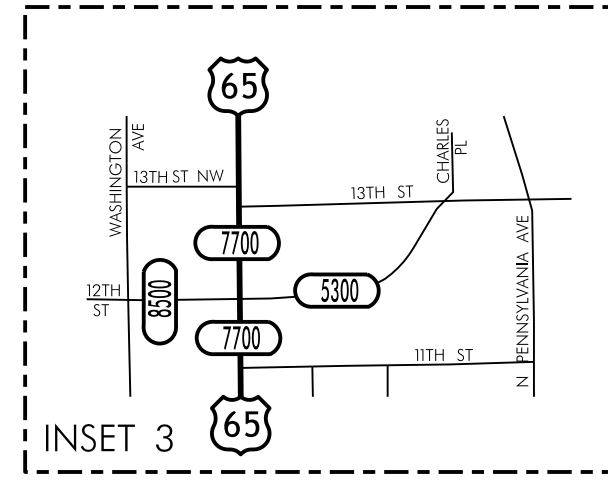

TRAFFIC FLOW MAP OF
MASON CITY A
CERRO GORDO COUNTY
2021 ANNUAL AVERAGE DAILY TRAFFIC

TRAFFIC FLOW MAP OF
MASON CITY D
CERRO GORDO COUNTY
2021 ANNUAL AVERAGE DAILY TRAFFIC