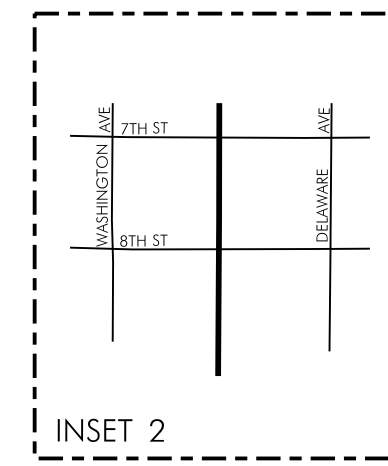

TRAFFIC FLOW MAP OF
MASON CITY A
CERRO GORDO COUNTY
2021 ANNUAL AVERAGE DAILY TRAFFIC

TRAFFIC FLOW MAP OF
MASON CITY D
CERRO GORDO COUNTY
2021 ANNUAL AVERAGE DAILY TRAFFIC