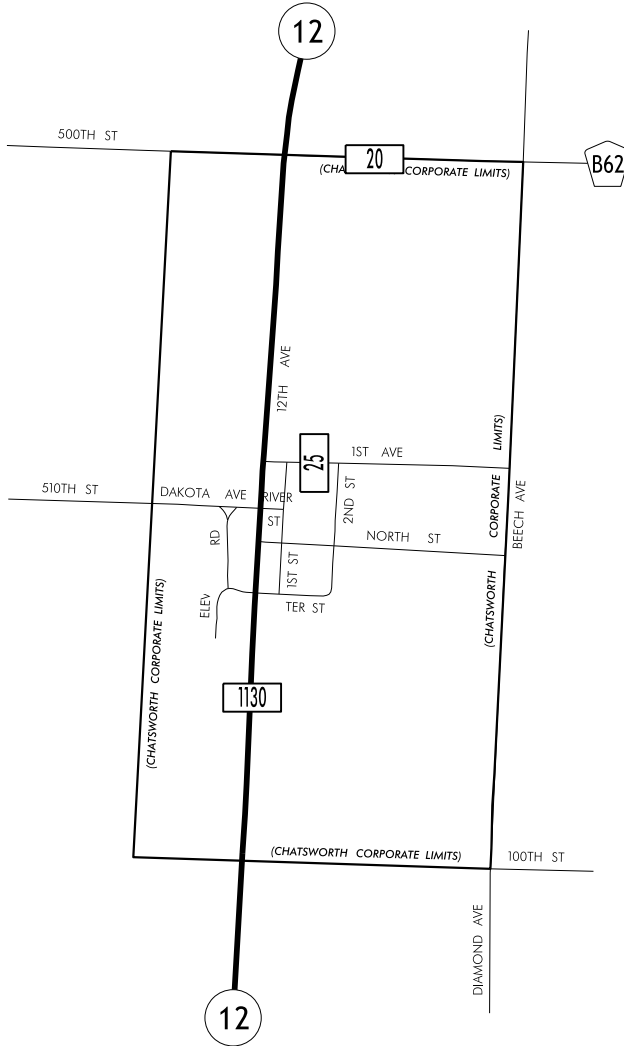

TRAFFIC FLOW MAP OF

CHATSWORTH

SIOUX COUNTY

2023 ANNUAL AVERAGE DAILY TRAFFIC

PREPARED BY

IOWA DEPARTMENT OF TRANSPORTATION

DIVISION OF PLANNING AND PROGRAMMING

OFFICE OF SYSTEM PLANNING

PHONE (515) 239-1289

LEGEND

RECORDED ONLY
MANUAL COUNT