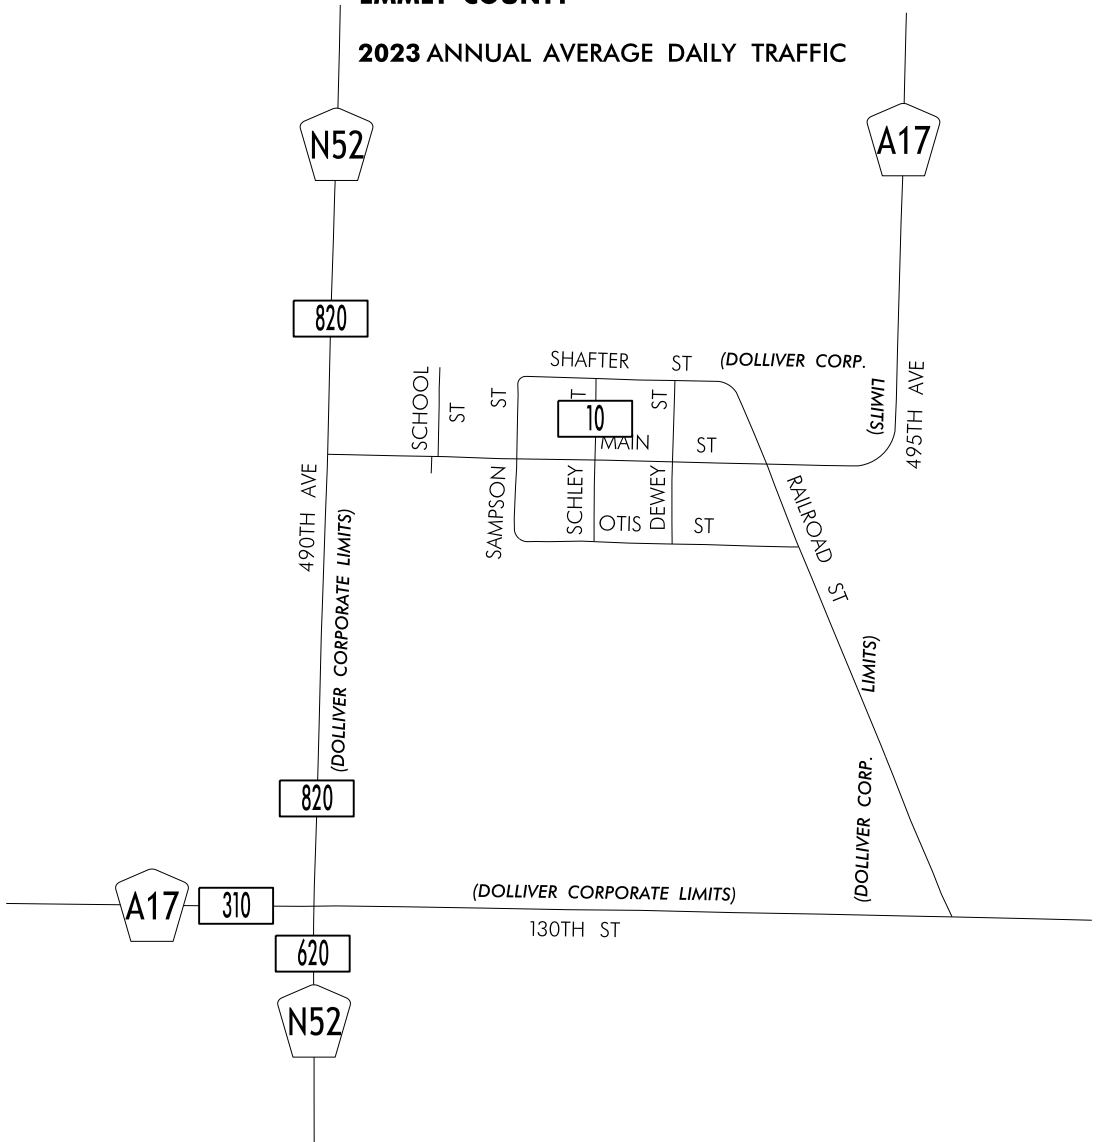

TRAFFIC FLOW MAP OF

DOLLIVER

EMMET COUNTY

2023 ANNUAL AVERAGE DAILY TRAFFIC

PREPARED BY

IOWA DEPARTMENT OF TRANSPORTATION

DIVISION OF PLANNING AND PROGRAMMING

OFFICE OF SYSTEM PLANNING

PHONE (515) 239-1289

LEGEND

RECORDER ONLY 
 MANUAL COUNT 