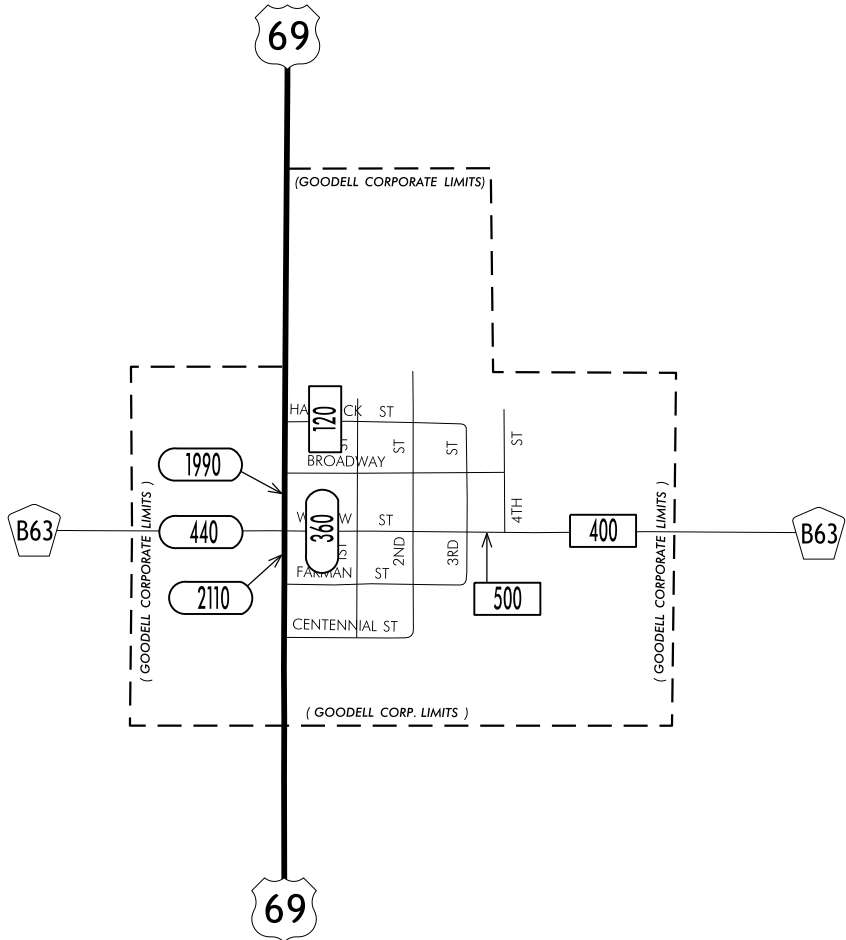

TRAFFIC FLOW MAP OF
GODELL
HANCOCK COUNTY

2023 ANNUAL AVERAGE DAILY TRAFFIC

LEGEND

- RECORDER ONLY
- MANUAL COUNT