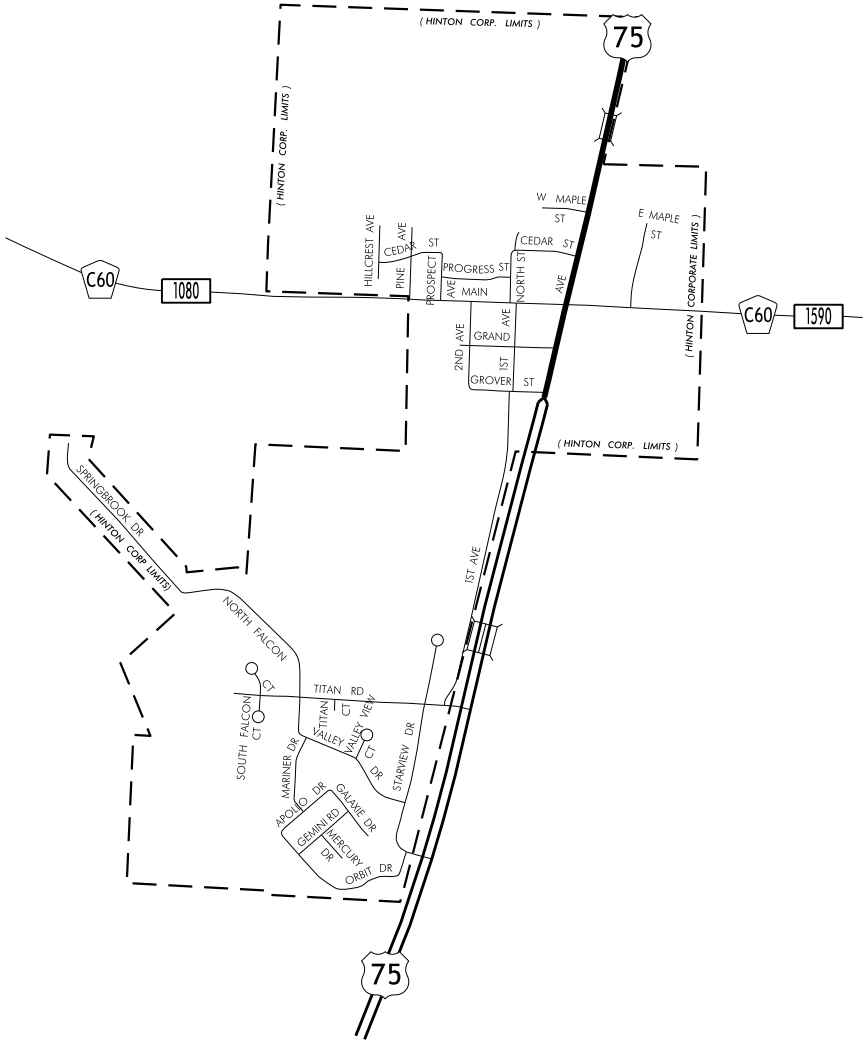

TRAFFIC FLOW MAP OF
HINTON
PLYMOUTH COUNTY

2023 ANNUAL AVERAGE DAILY TRAFFIC

PREPARED BY

IOWA DEPARTMENT OF TRANSPORTATION
 DIVISION OF PLANNING AND PROGRAMMING
 OFFICE OF SYSTEM PLANNING
 PHONE (515) 239-1289

LEGEND

- RECORDER ONLY
- MANUAL COUNT