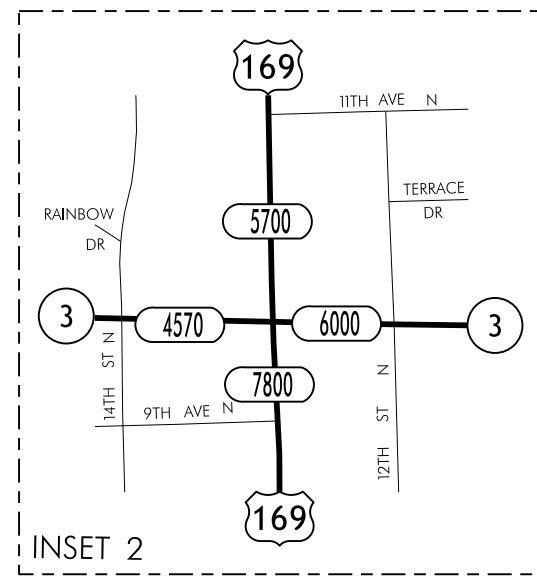

TRAFFIC FLOW MAP OF  
**HUMBOLDT**  
**HUMBOLDT COUNTY**  
 2023 ANNUAL AVERAGE DAILY TRAFFIC

LEGEND

- RECORDED ONLY
- MANUAL COUNT