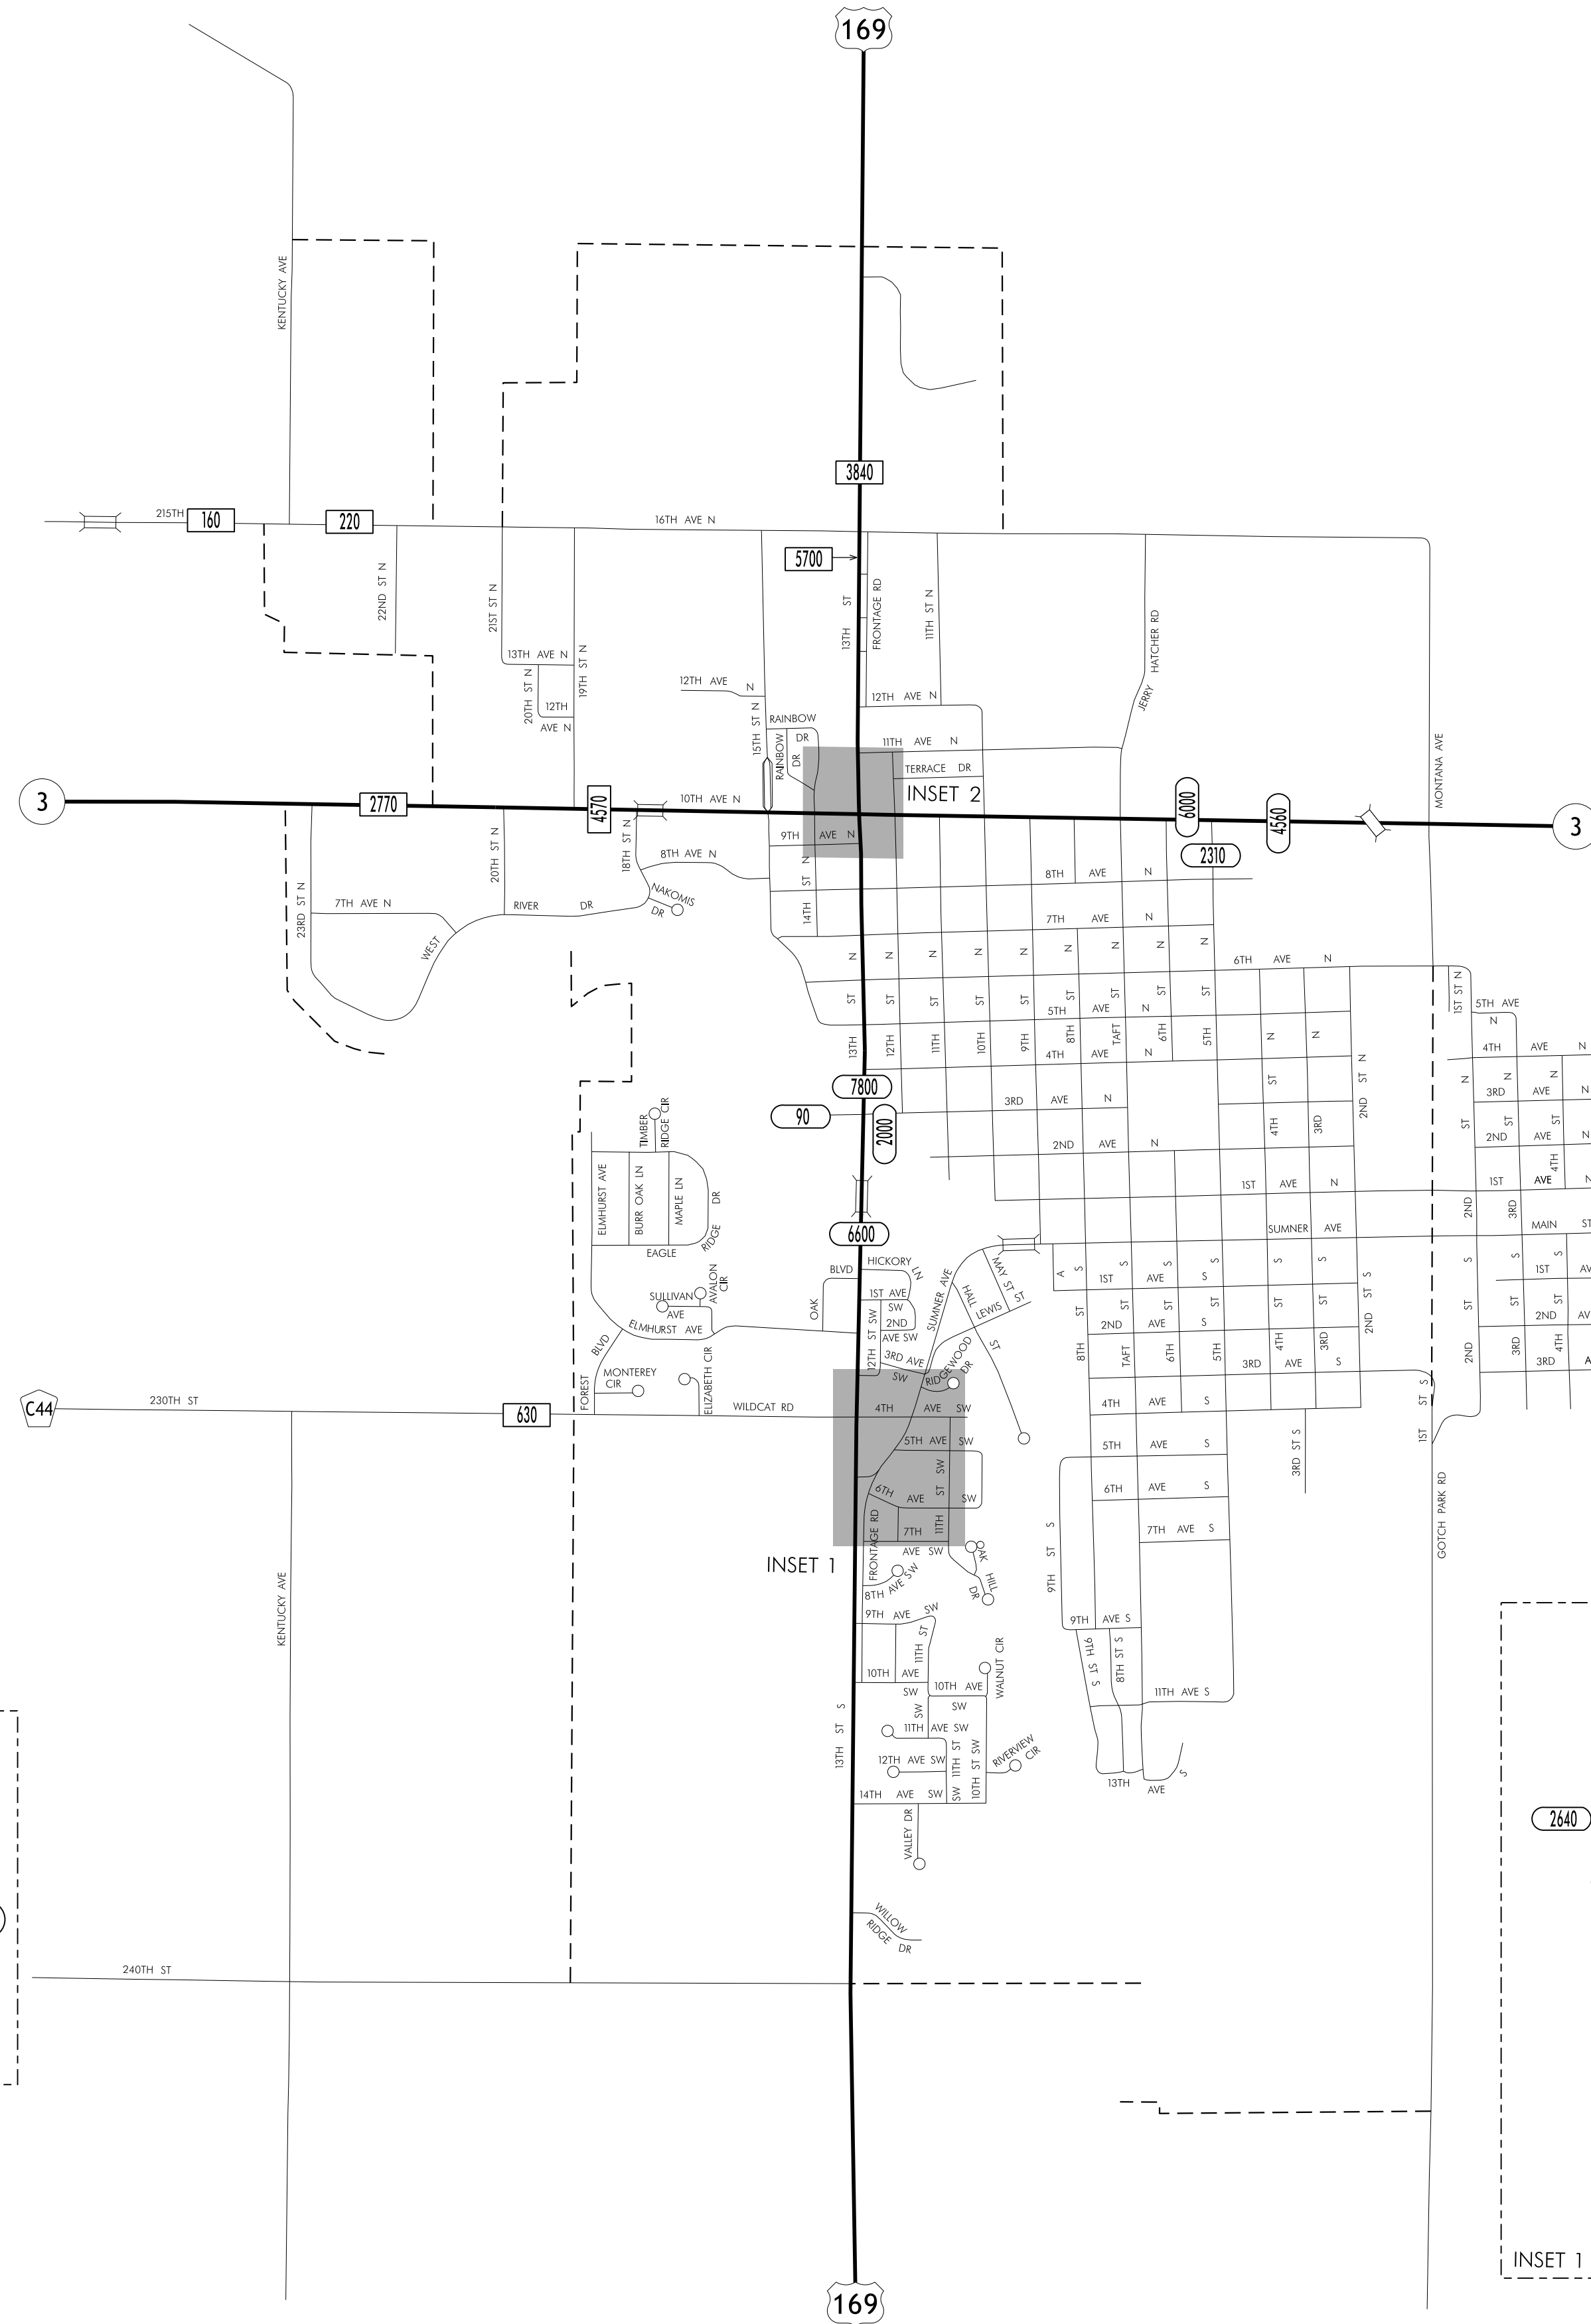

TRAFFIC FLOW MAP OF  
**HUMBOLDT**  
**HUMBOLDT COUNTY**  
 2023 ANNUAL AVERAGE DAILY TRAFFIC

LEGEND

- RECORDED ONLY
- MANUAL COUNT