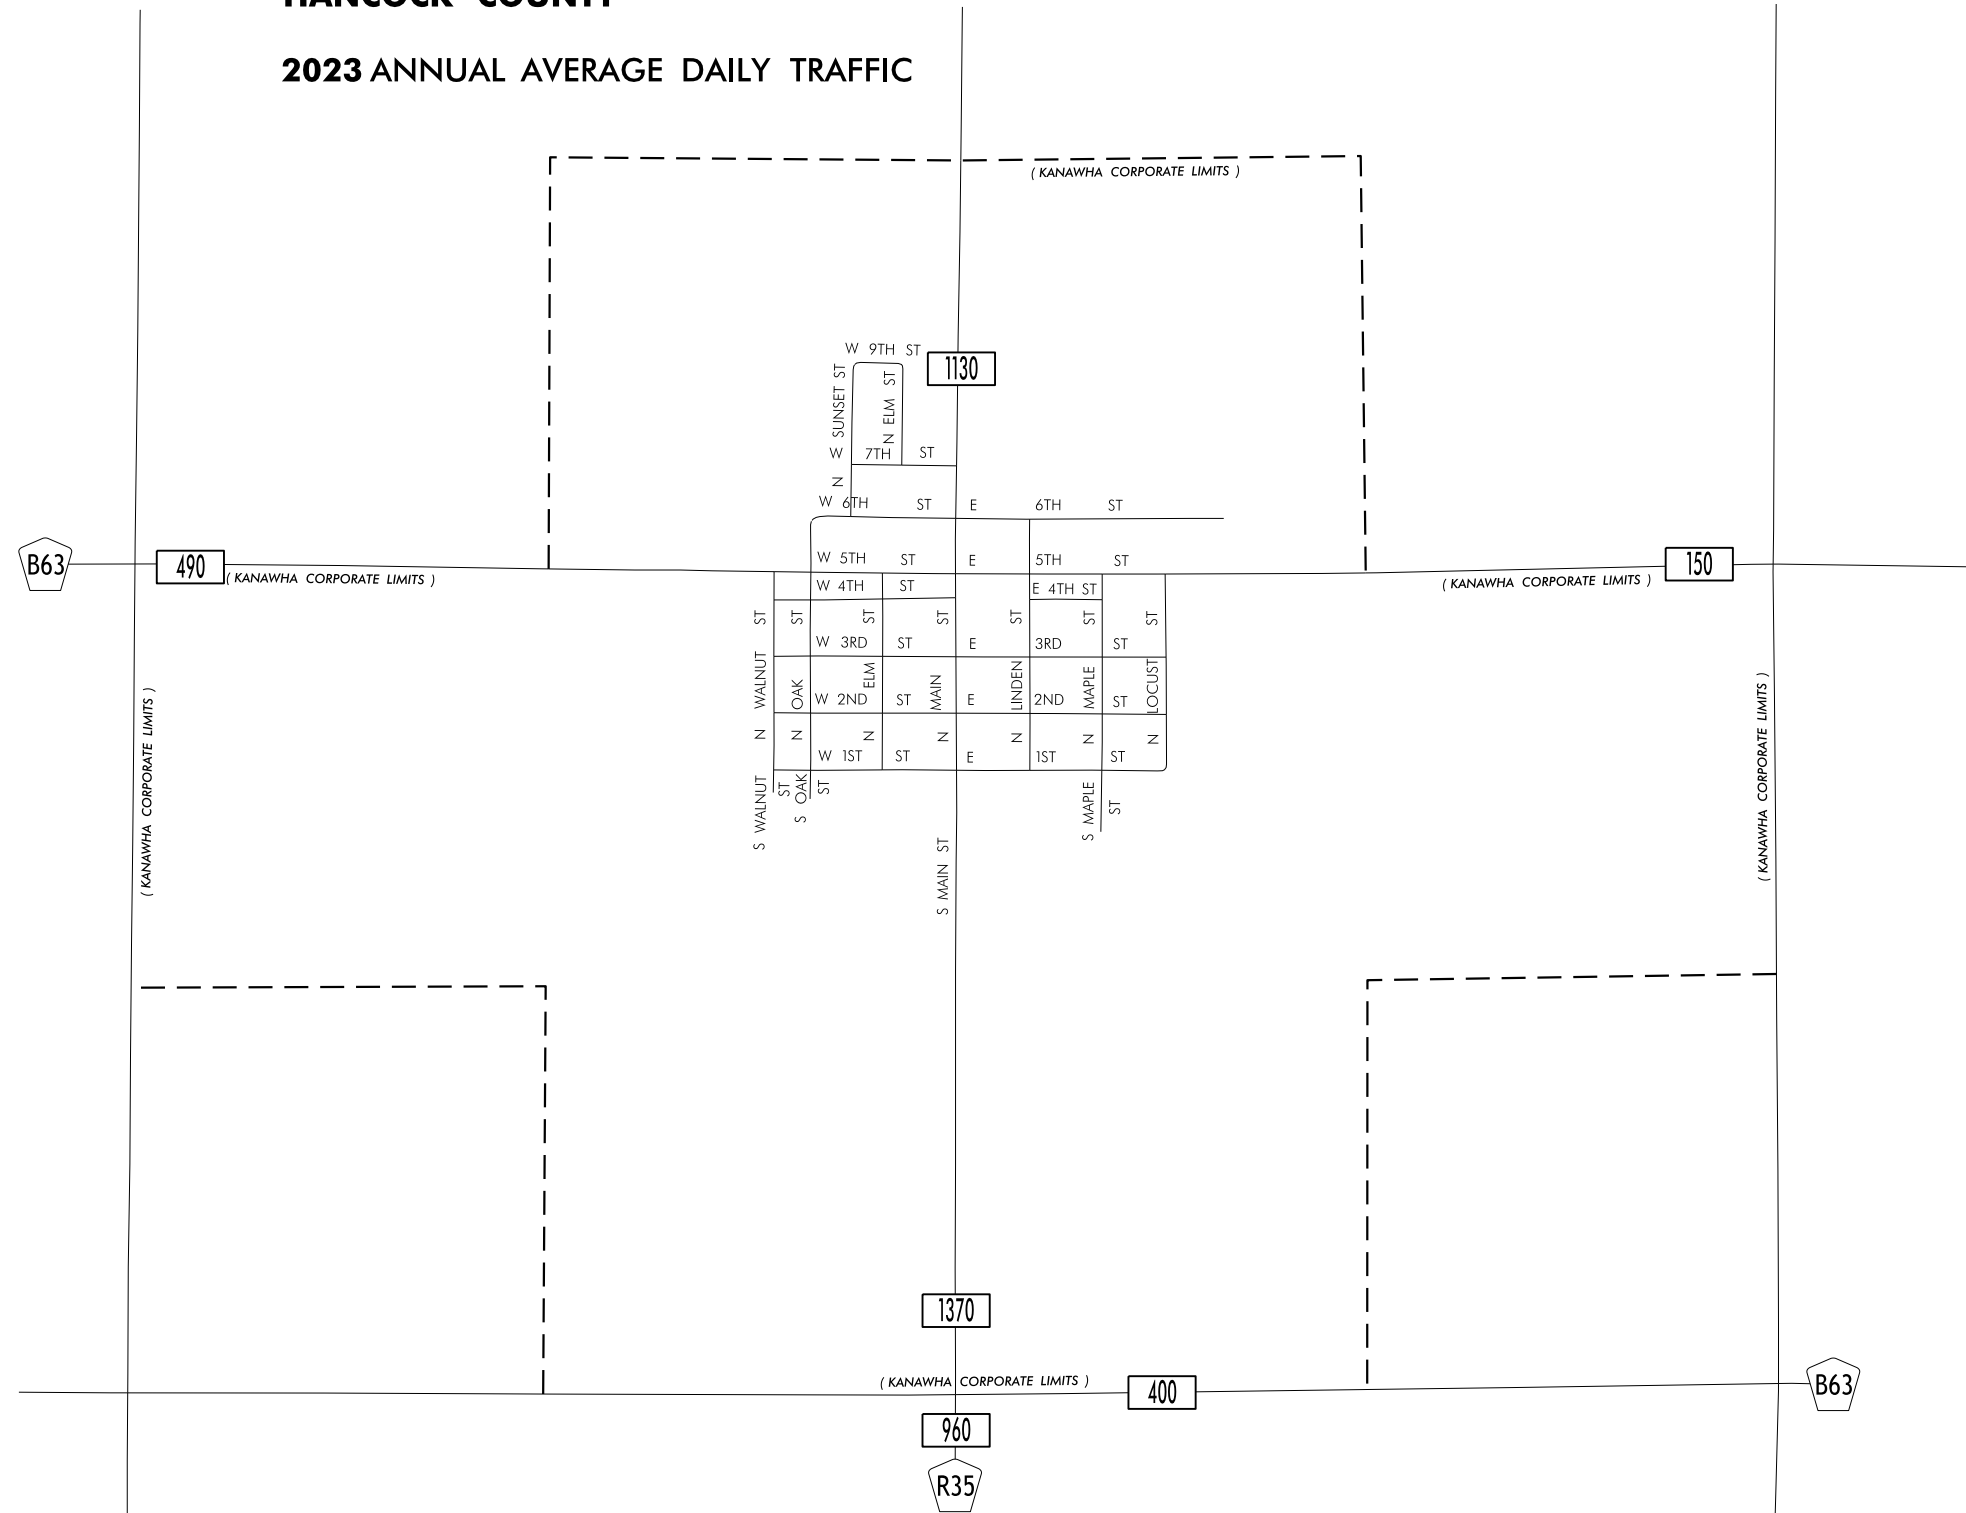

TRAFFIC FLOW MAP OF

KANAWHA

HANCOCK COUNTY

2023 ANNUAL AVERAGE DAILY TRAFFIC

LEGEND

- RECORDER ONLY 
- MANUAL COUNT 