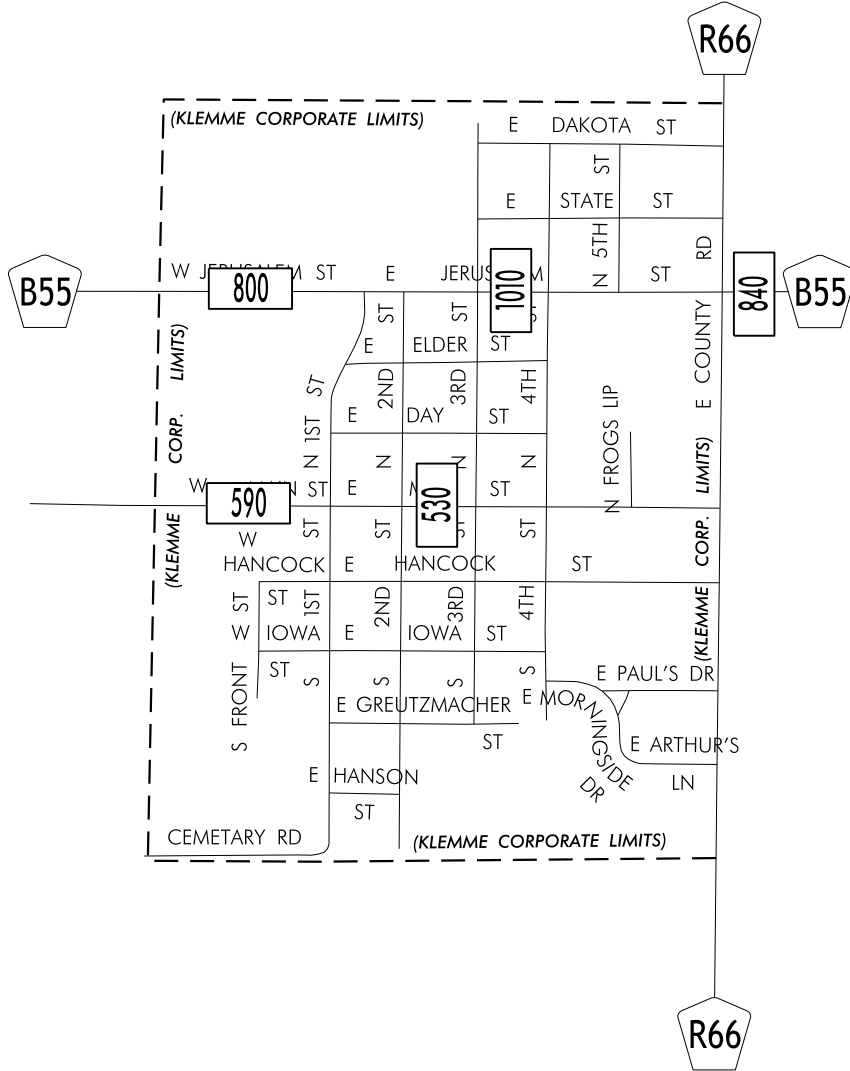

# TRAFFIC FLOW MAP OF

## KLEMME

### HANCOCK COUNTY

#### LEGEND

- RECORDER ONLY
- MANUAL COUNT