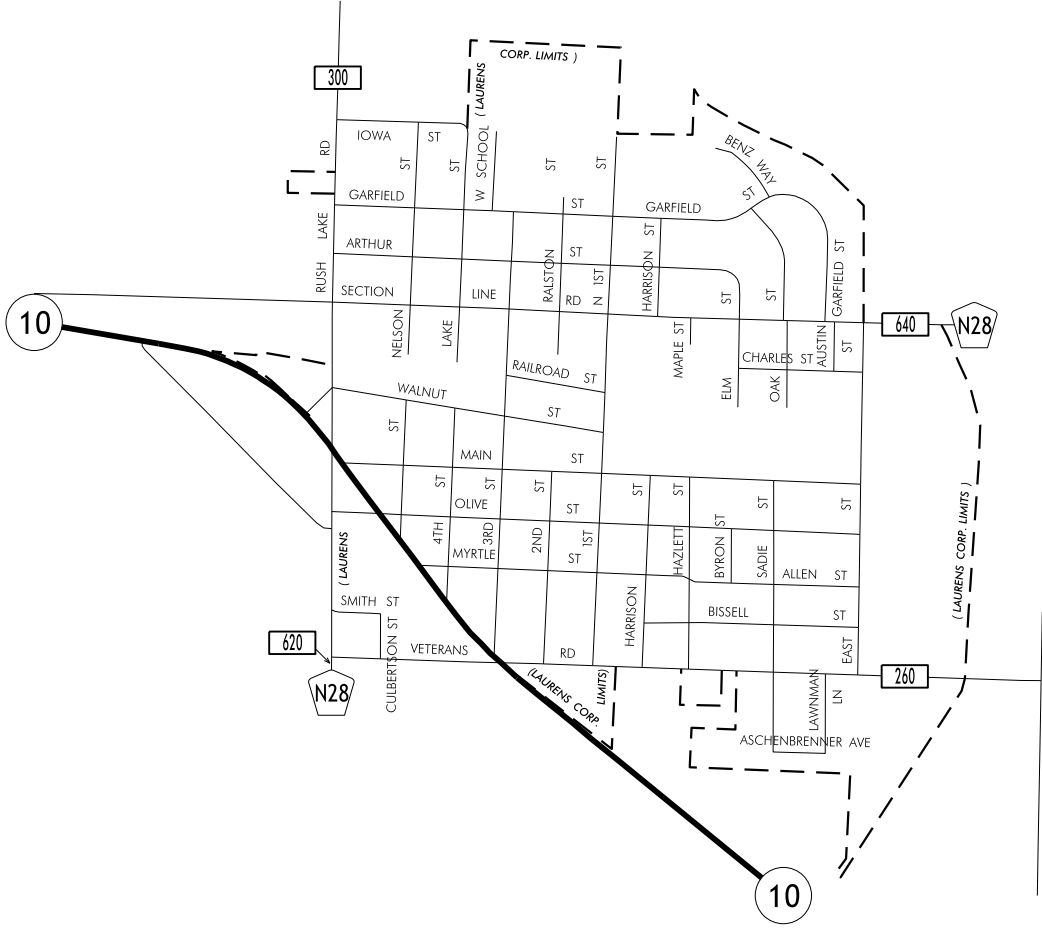

TRAFFIC FLOW MAP OF

**LAURENS**

**POCAHONTAS COUNTY**

**2023 ANNUAL AVERAGE DAILY TRAFFIC**

**LEGEND**

- RECORDED ONLY
- MANUAL COUNT