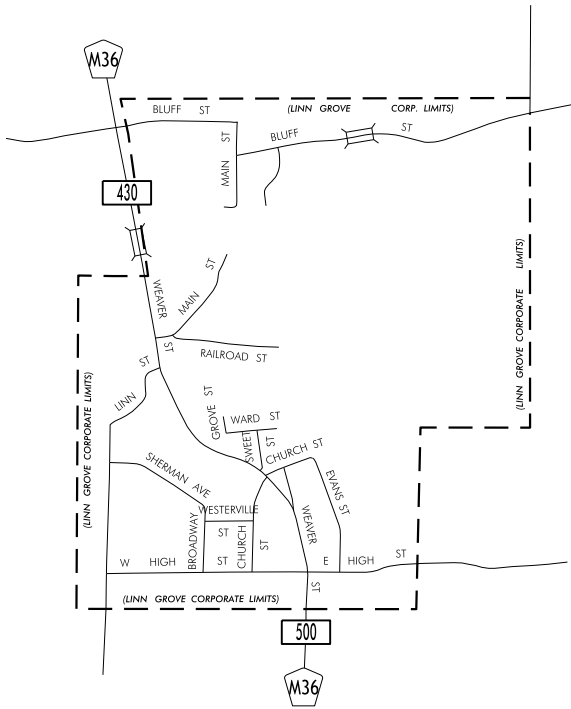

# TRAFFIC FLOW MAP OF

## LINN GROVE

### BUENA VISTA COUNTY

#### LEGEND

- RECORDER ONLY
- MANUAL COUNT