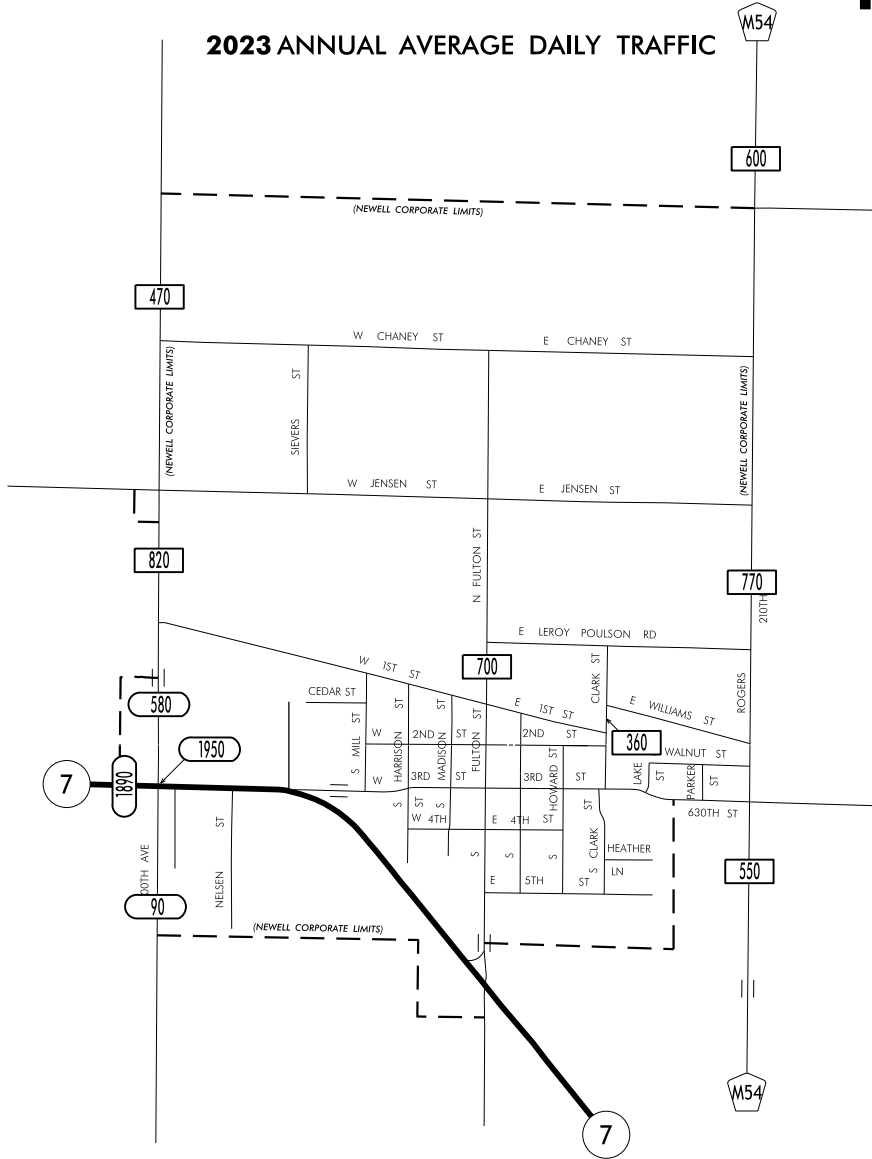

# TRAFFIC FLOW MAP OF

### BUENA VISTA COUNTY

#### 2023 ANNUAL AVERAGE DAILY TRAFFIC

#### LEGEND

- RECORDED ONLY
- MANUAL COUNT