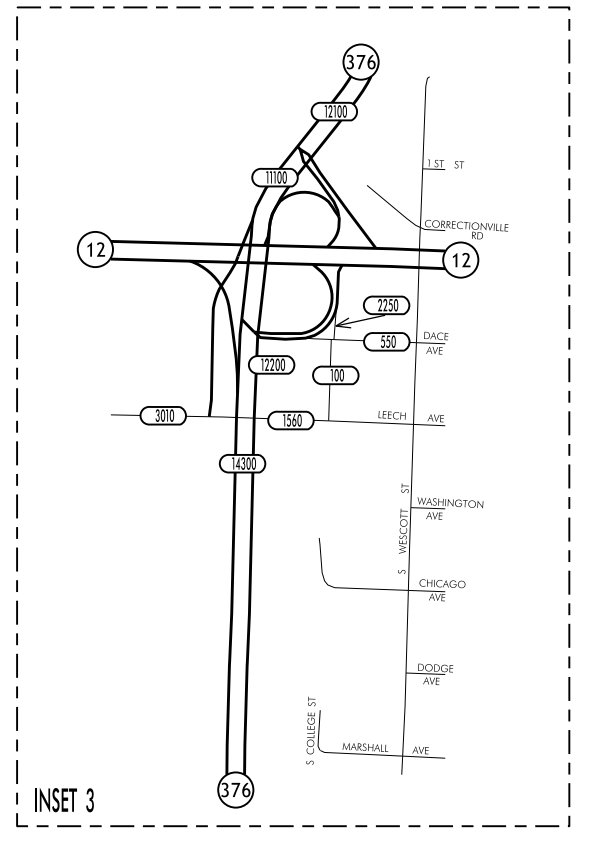

TRAFFIC FLOW MAP OF
SIoux CITY A
WOODBURY COUNTY
2023 ANNUAL AVERAGE DAILY TRAFFIC

INSET 1

INSET 2

INSET 3

INSET 4

INSET 2

INSET 4

TRAFFIC FLOW MAP OF
SIoux CITY B
WOODBURY COUNTY
2023 ANNUAL AVERAGE DAILY TRAFFIC

TRAFFIC FLOW MAP OF
SIOUX CITY C
WOODBURY COUNTY
2023 ANNUAL AVERAGE DAILY TRAFFIC