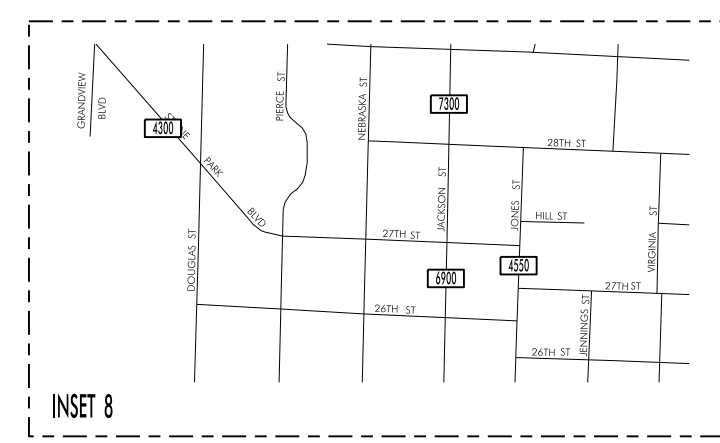

TRAFFIC FLOW MAP OF
SIoux CITY A
WOODBURY COUNTY
2023 ANNUAL AVERAGE DAILY TRAFFIC

INSET 1

INSET 2

INSET 3

INSET 4

INSET 2

INSET 4

TRAFFIC FLOW MAP OF
SIoux CITY B
WOODBURY COUNTY
2023 ANNUAL AVERAGE DAILY TRAFFIC

TRAFFIC FLOW MAP OF
SIOUX CITY C
WOODBURY COUNTY
2023 ANNUAL AVERAGE DAILY TRAFFIC