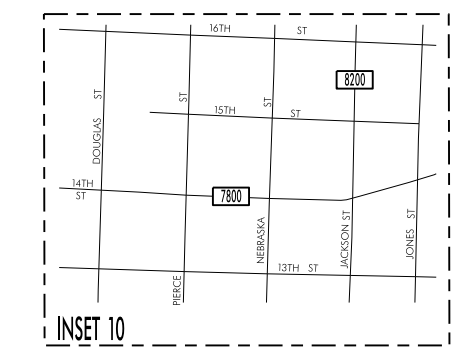

TRAFFIC FLOW MAP OF
SIoux CITY A
WOODBURY COUNTY
2023 ANNUAL AVERAGE DAILY TRAFFIC

INSET 1

INSET 2

INSET 3

INSET 4

INSET 2

INSET 4

TRAFFIC FLOW MAP OF
SIoux CITY B
WOODBURY COUNTY
2023 ANNUAL AVERAGE DAILY TRAFFIC

TRAFFIC FLOW MAP OF
SIOUX CITY C
WOODBURY COUNTY
2023 ANNUAL AVERAGE DAILY TRAFFIC