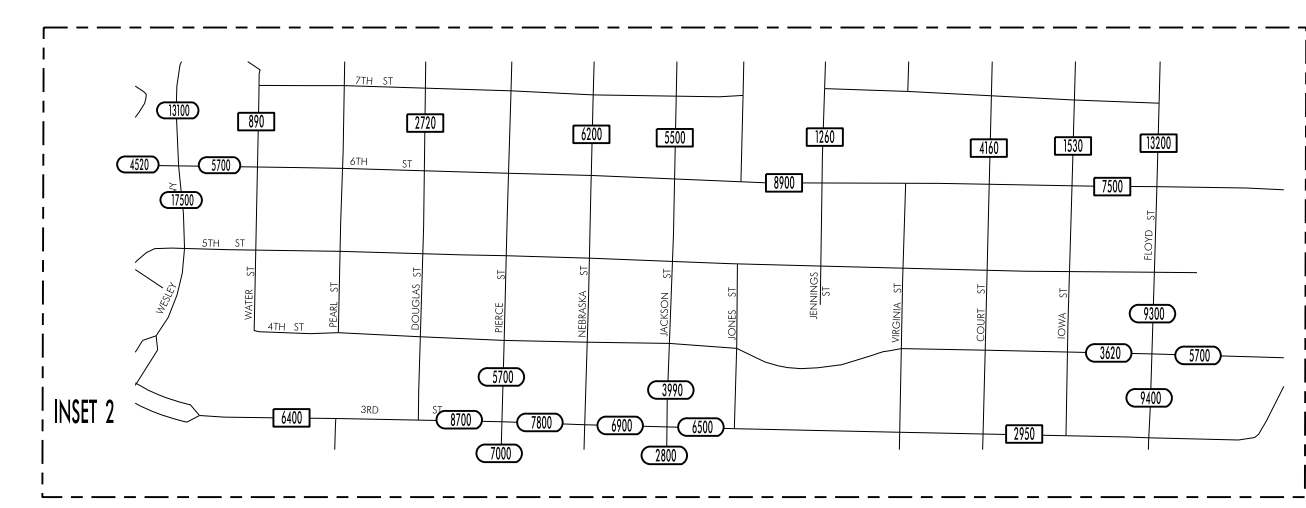

TRAFFIC FLOW MAP OF
SIoux CITY A
WOODBURY COUNTY
2023 ANNUAL AVERAGE DAILY TRAFFIC

INSET 1

INSET 2

INSET 3

INSET 4

INSET 2

INSET 4

TRAFFIC FLOW MAP OF
SIoux CITY B
WOODBURY COUNTY
2023 ANNUAL AVERAGE DAILY TRAFFIC

TRAFFIC FLOW MAP OF
SIOUX CITY C
WOODBURY COUNTY
2023 ANNUAL AVERAGE DAILY TRAFFIC