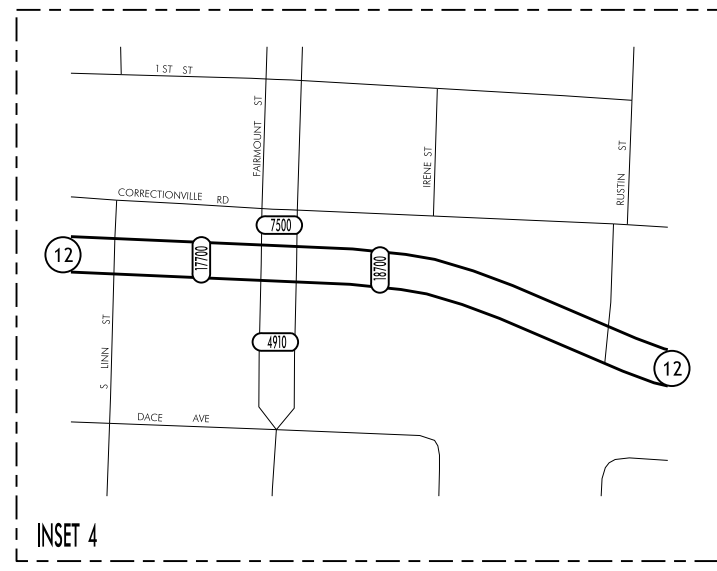

TRAFFIC FLOW MAP OF
SIoux CITY A
WOODBURY COUNTY
2023 ANNUAL AVERAGE DAILY TRAFFIC

INSET 1

INSET 2

INSET 3

INSET 4

INSET 2

INSET 4

TRAFFIC FLOW MAP OF
SIoux CITY B
WOODBURY COUNTY
2023 ANNUAL AVERAGE DAILY TRAFFIC

TRAFFIC FLOW MAP OF
SIOUX CITY C
WOODBURY COUNTY
2023 ANNUAL AVERAGE DAILY TRAFFIC