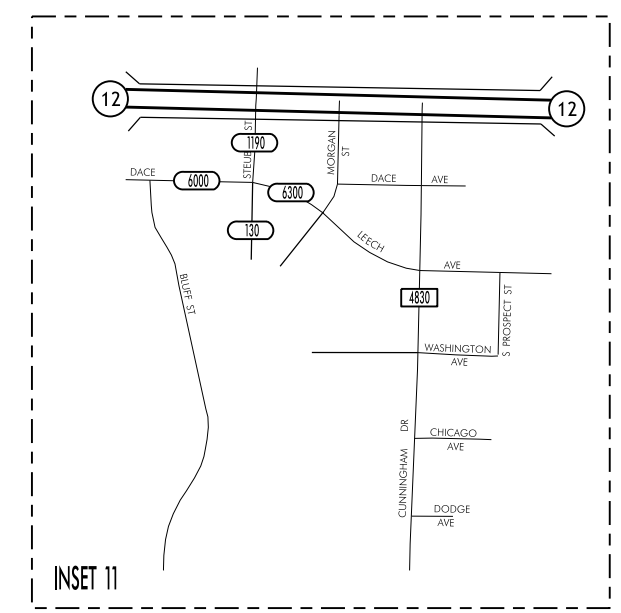

TRAFFIC FLOW MAP OF
SIoux CITY A
WOODBURY COUNTY
2023 ANNUAL AVERAGE DAILY TRAFFIC

INSET 1

INSET 2

INSET 3

INSET 4

INSET 2

INSET 4

TRAFFIC FLOW MAP OF
SIoux CITY B
WOODBURY COUNTY
2023 ANNUAL AVERAGE DAILY TRAFFIC

TRAFFIC FLOW MAP OF
SIOUX CITY C
WOODBURY COUNTY
2023 ANNUAL AVERAGE DAILY TRAFFIC