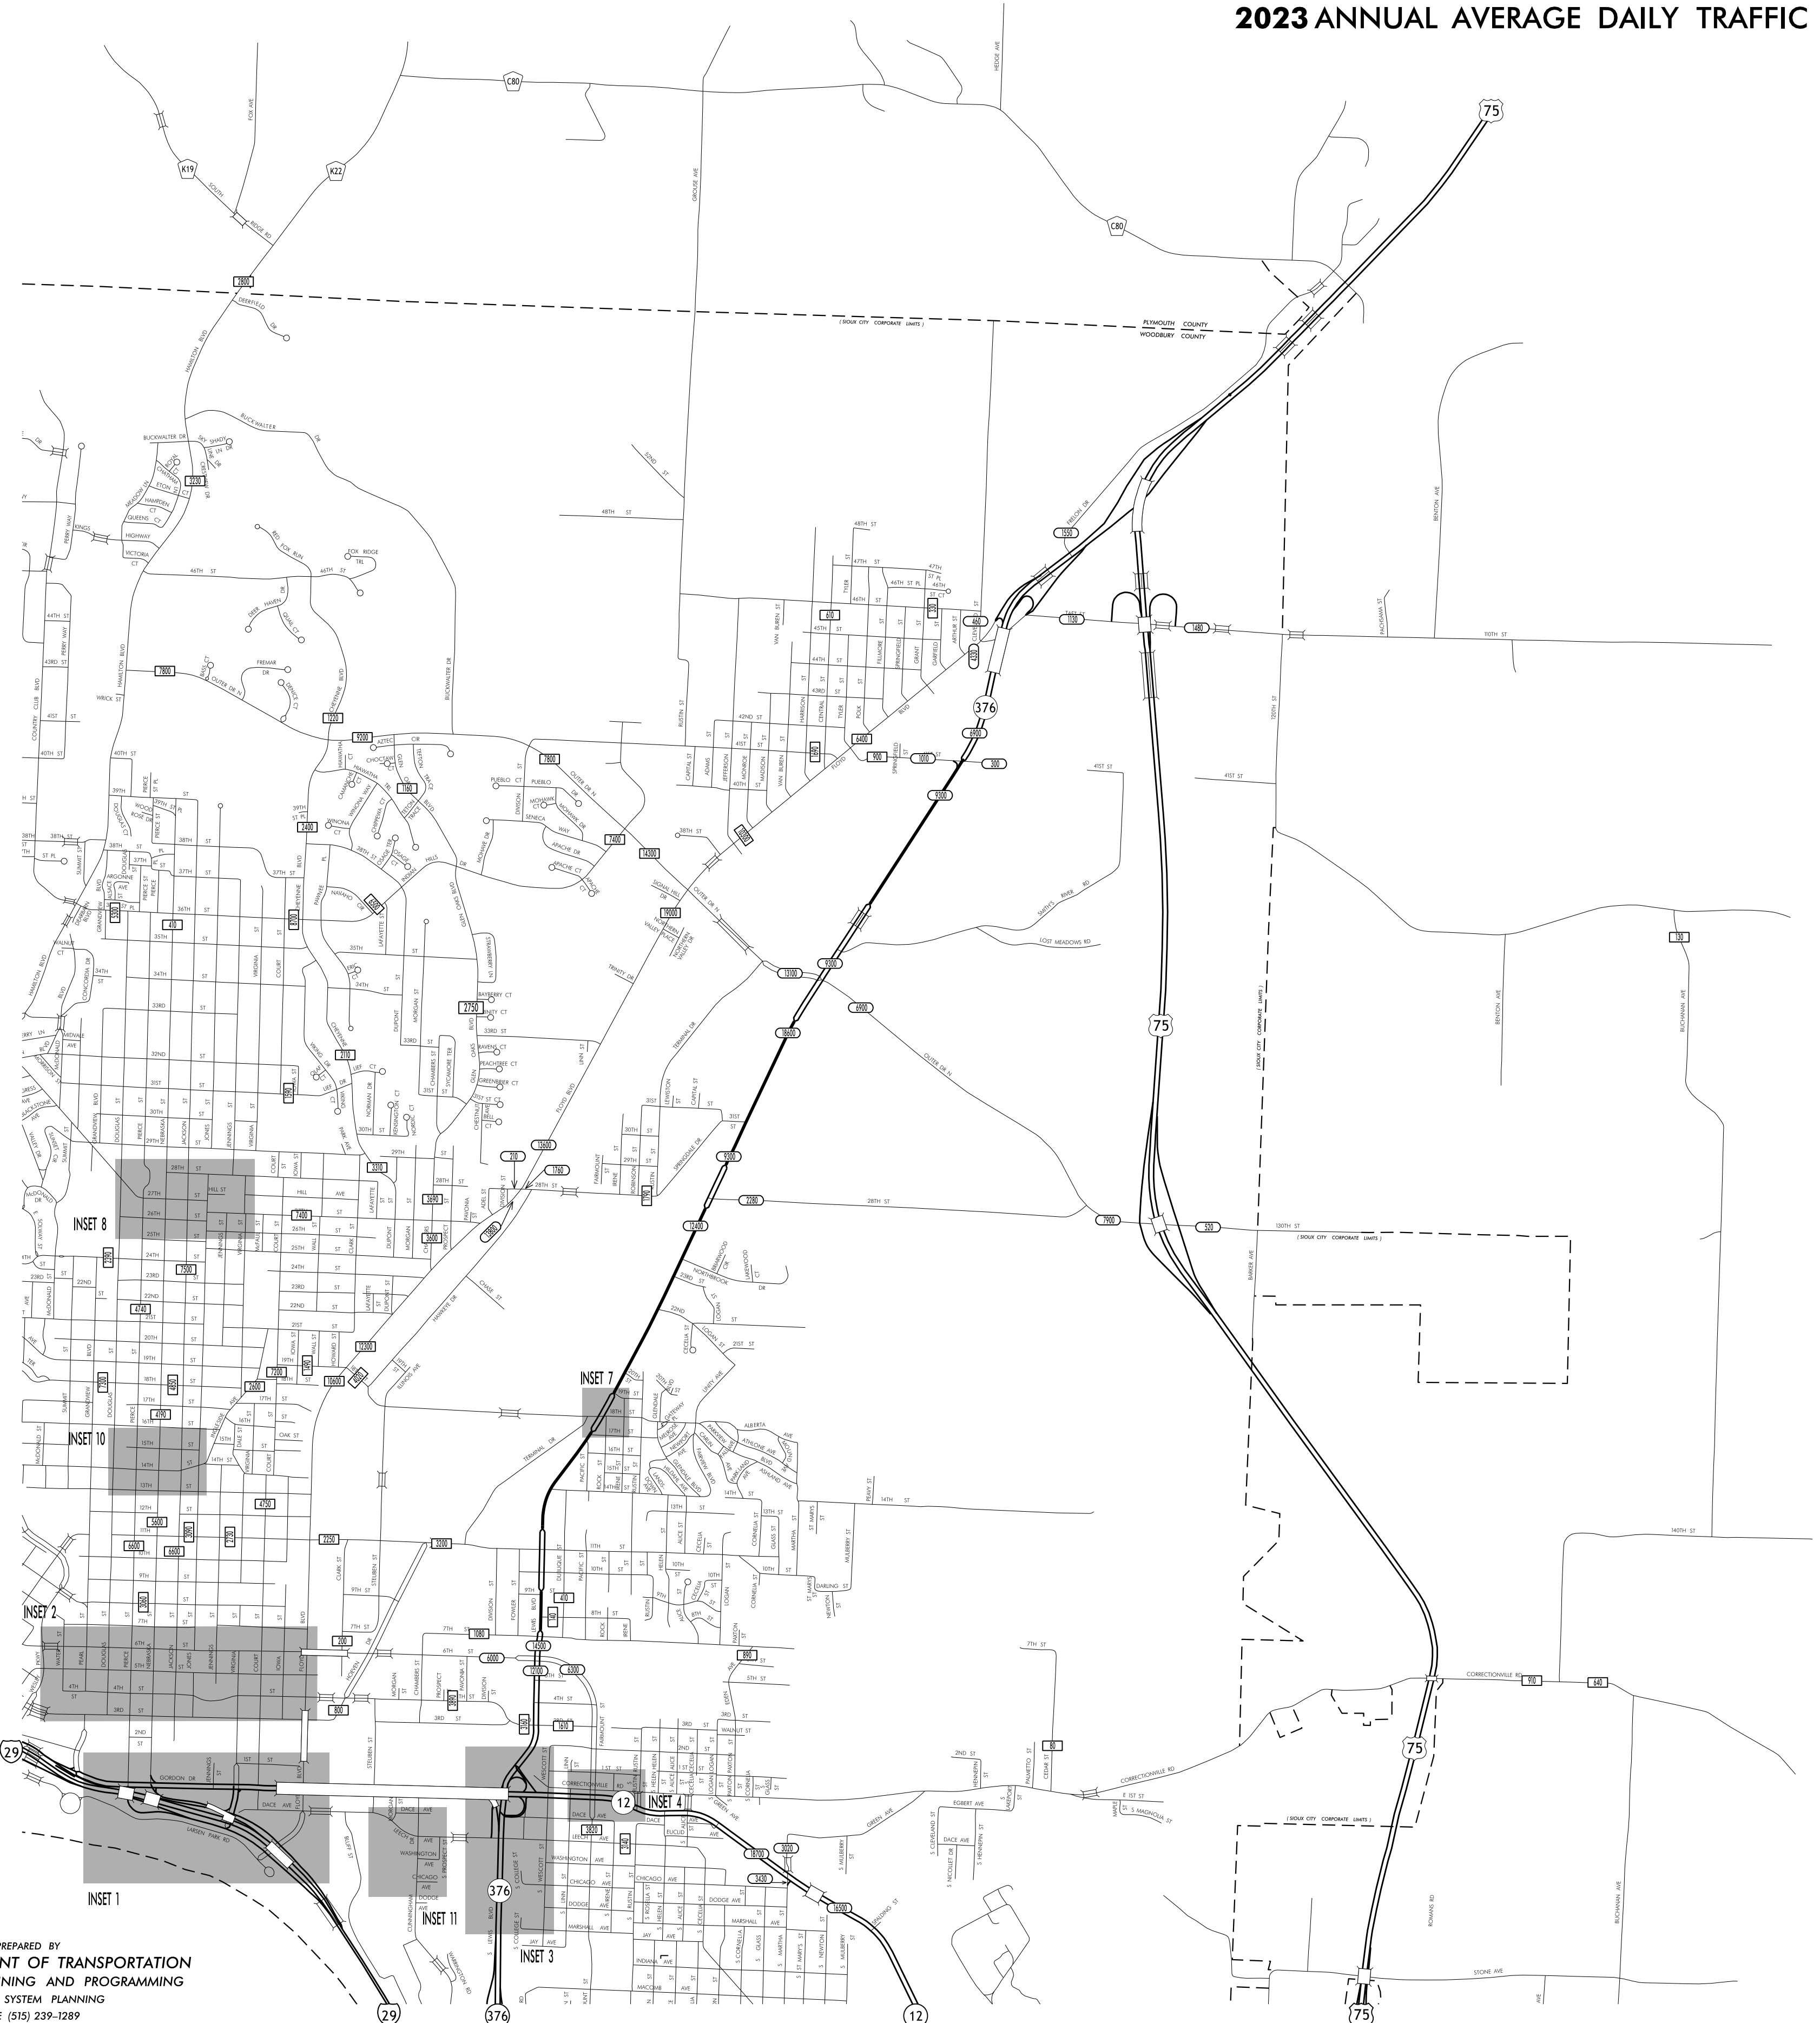

TRAFFIC FLOW MAP OF
SIoux CITY A
WOODBURY COUNTY
2023 ANNUAL AVERAGE DAILY TRAFFIC

INSET 1

INSET 2

INSET 3

INSET 4

INSET 2

INSET 4

TRAFFIC FLOW MAP OF
SIoux CITY B
WOODBURY COUNTY
2023 ANNUAL AVERAGE DAILY TRAFFIC

TRAFFIC FLOW MAP OF
SIOUX CITY C
WOODBURY COUNTY
2023 ANNUAL AVERAGE DAILY TRAFFIC