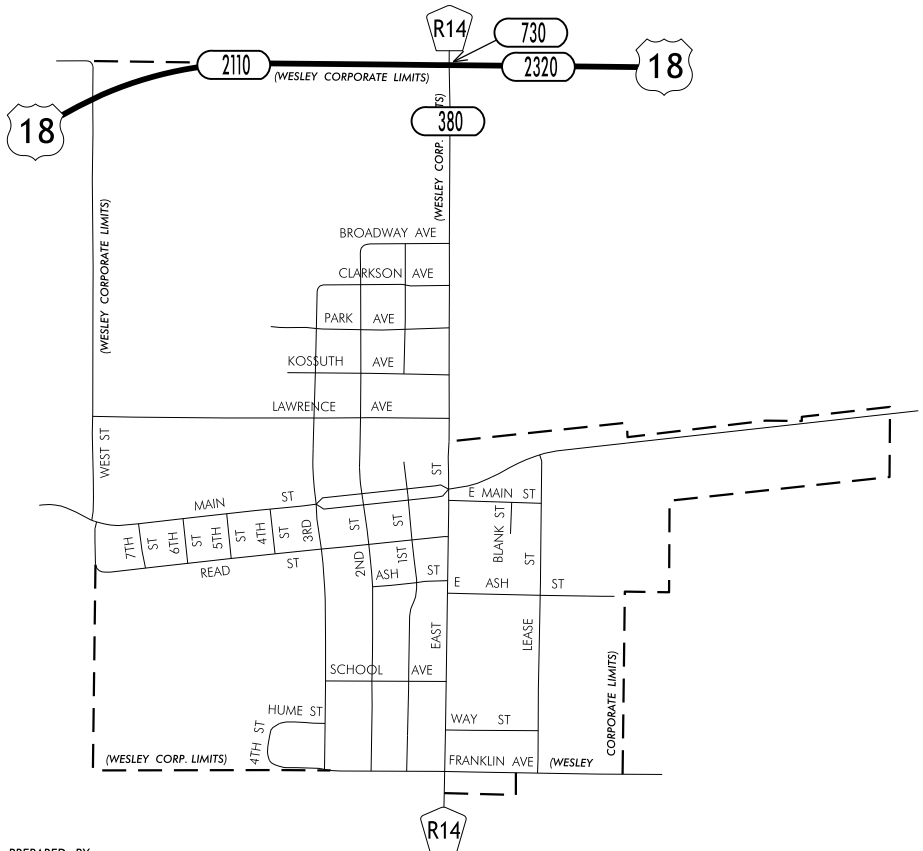

TRAFFIC FLOW MAP OF  
**WESLEY**

**KOSSUTH COUNTY**

**2023 ANNUAL AVERAGE DAILY TRAFFIC**

PREPARED BY  
**IOWA DEPARTMENT OF TRANSPORTATION**  
 DIVISION OF PLANNING AND PROGRAMMING  
 OFFICE OF SYSTEM PLANNING  
 PHONE (515) 239-1289

**LEGEND**  
 RECORDER ONLY   
 MANUAL COUNT