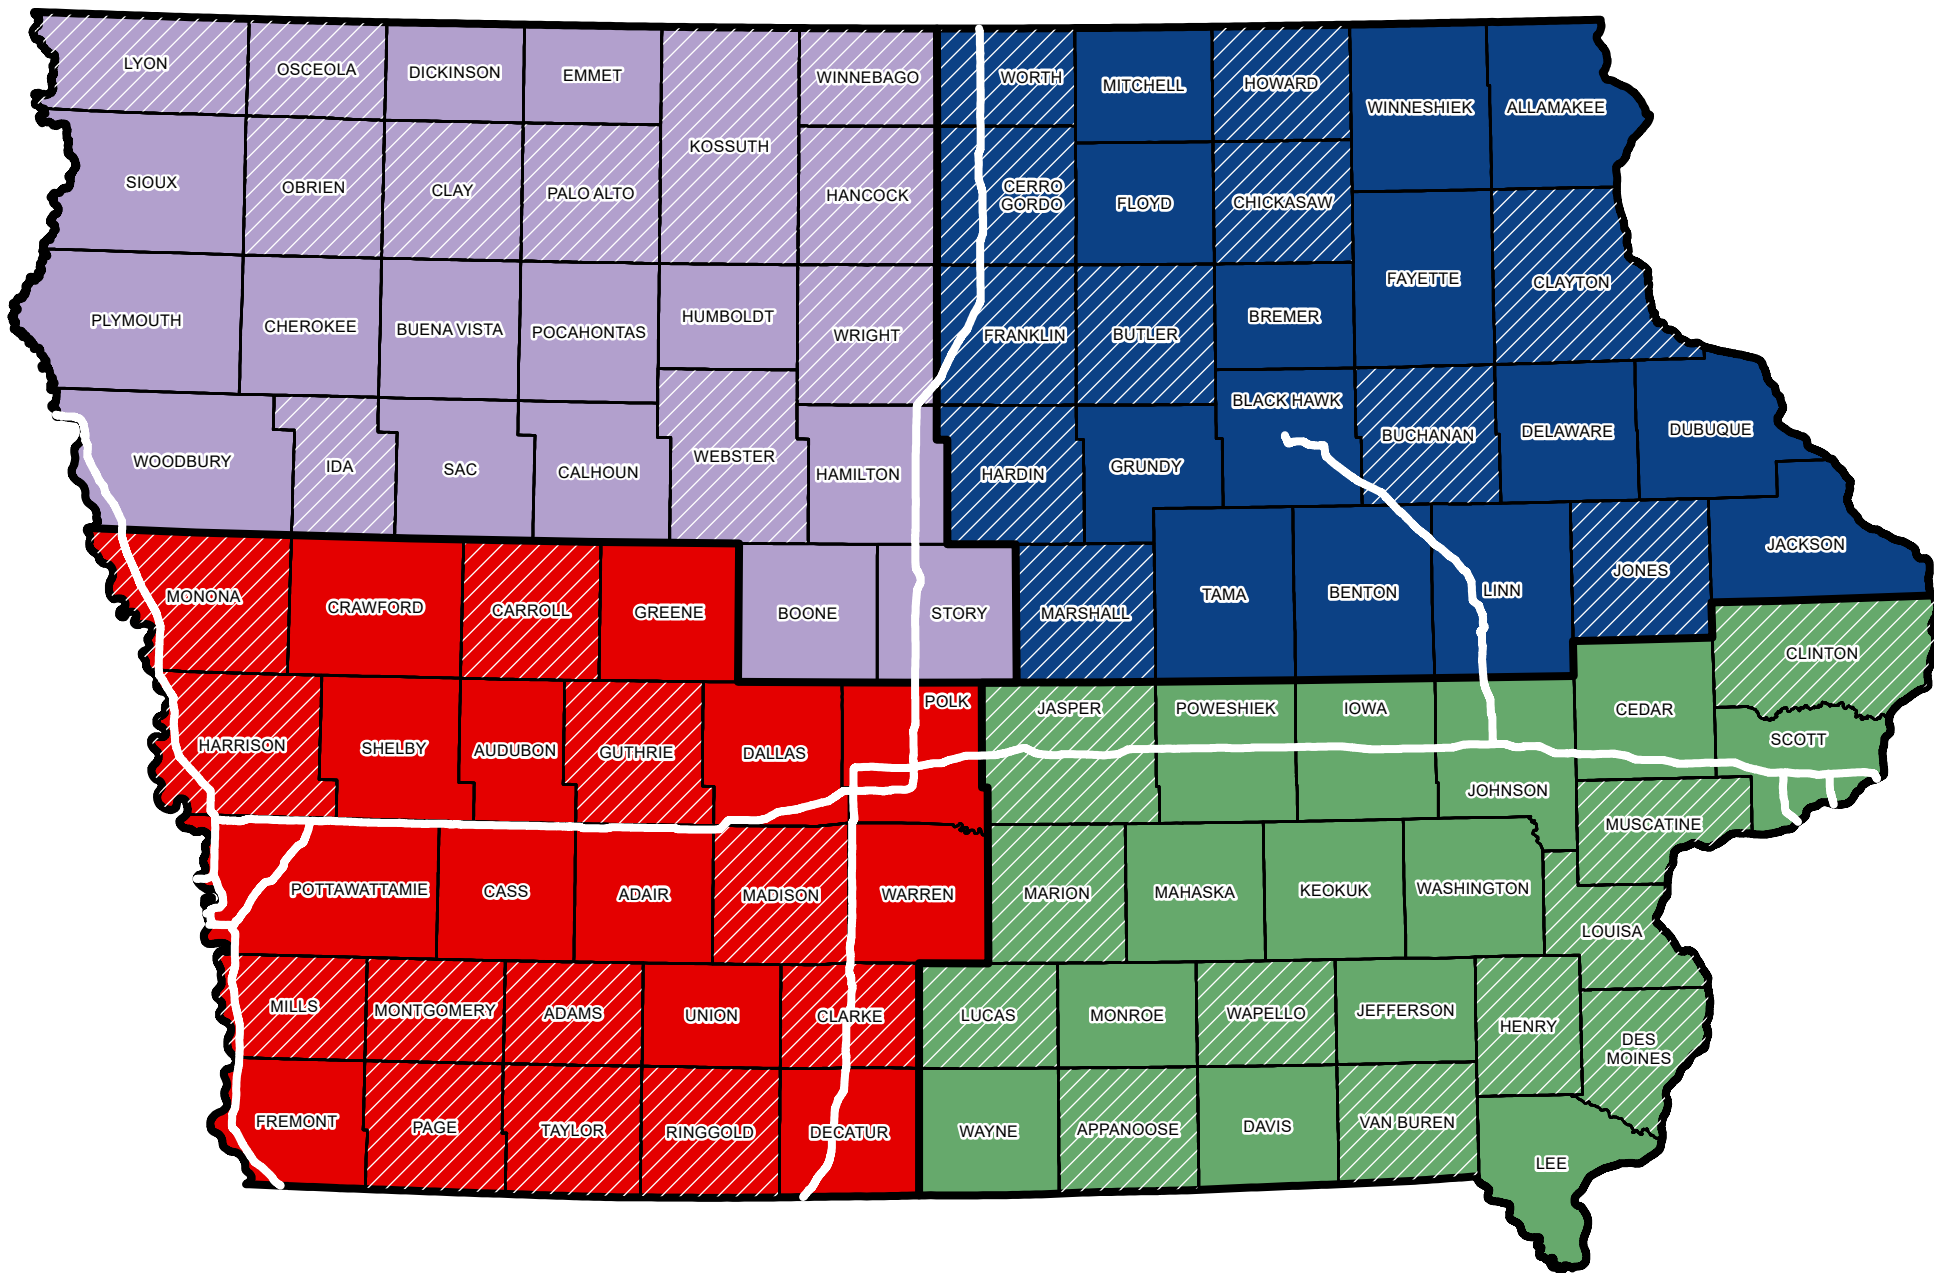

Iowa DOT Traffic Count Program 2025 - 2028

	2025	2026	2027	2028
Major Routes				
Complete Routes				