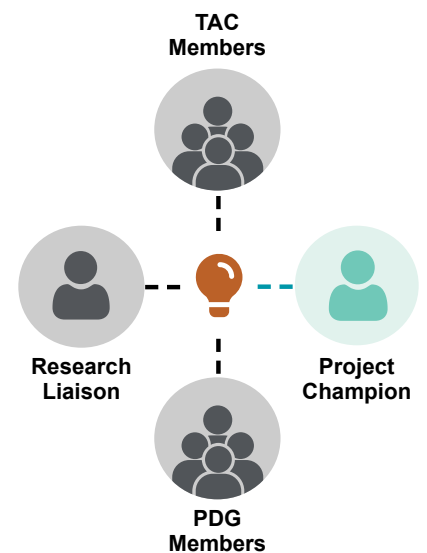

Contributing to transportation research...

YOUR ROLE AS THE PROJECT CHAMPION

THE NEED

The Project Champion participates in every stage of the research project by first assembling then serving on both the Project Development Group (PDG) and Technical Advisory Committee (TAC).

The Project Champion also guides the project's development from start to finish. [Learn more](#) about how the roles work together to succeed.

THE ROLE

- Assemble both the PDG and TAC for the project
- Attend PDG and TAC meetings to identify the project's scope, goals, and implementation strategies
- Provide guidance and input throughout the research process
- Review project deliverables and provide feedback as needed

ABOUT IOWA DOT RESEARCH

As stewards of Iowa's transportation systems, we are committed to serving the people and businesses of our state with honesty, integrity, reliability, and transparency.

We are recognized around the world as a leader in transportation research, developing the cutting-edge materials, processes, and technologies needed to make lives better through transportation.