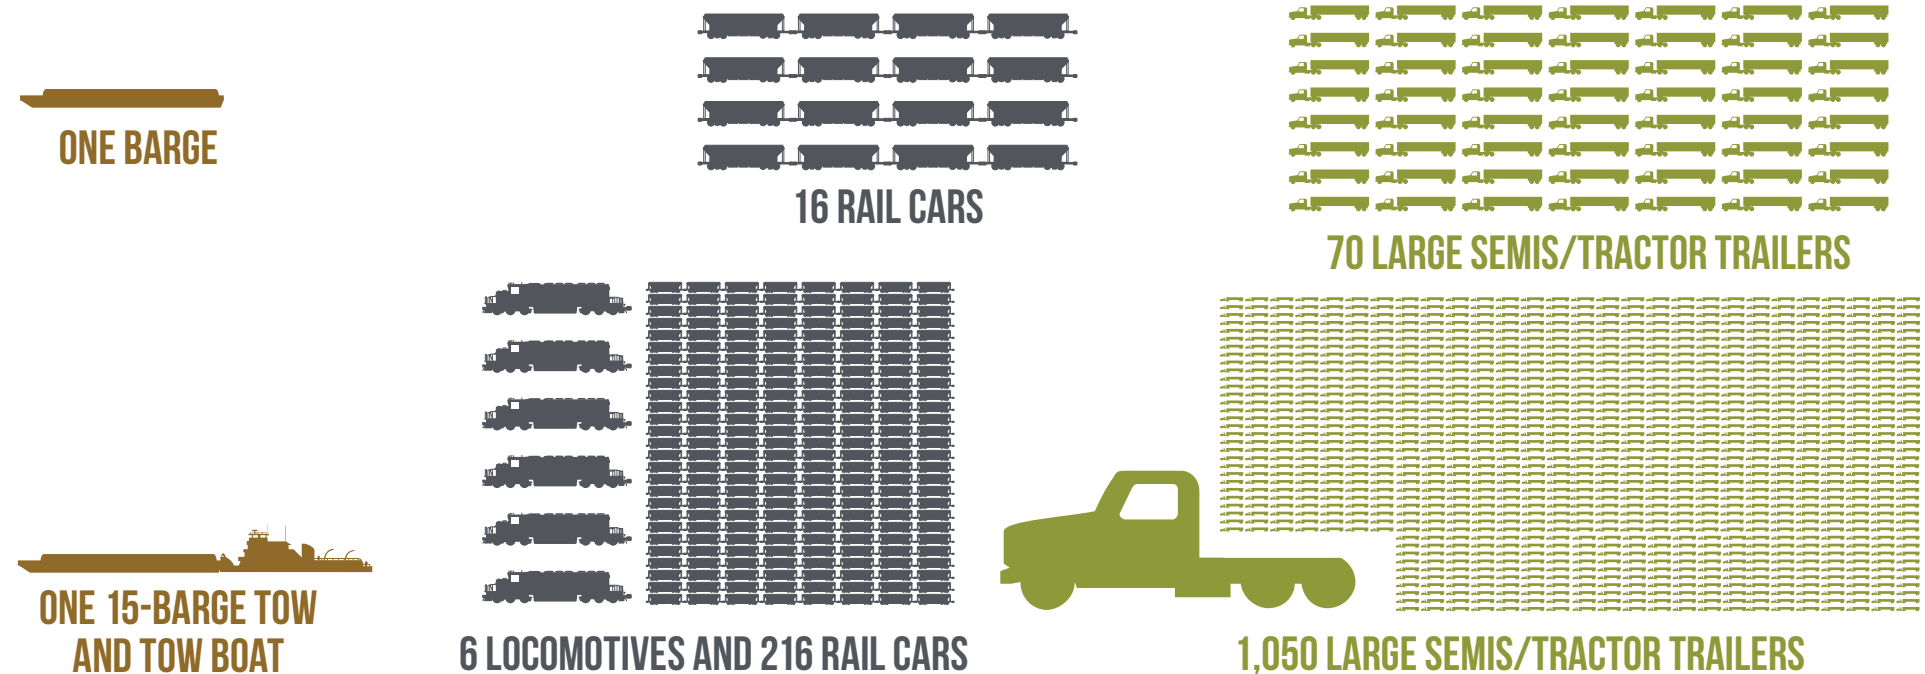

COMPARE ...

Source: Iowa Department of Transportation | 800 Lincoln Way | Ames, IA | www.iowadot.gov

CARGO CAPACITY

EQUIVALENT UNITS

EQUIVALENT LENGTHS