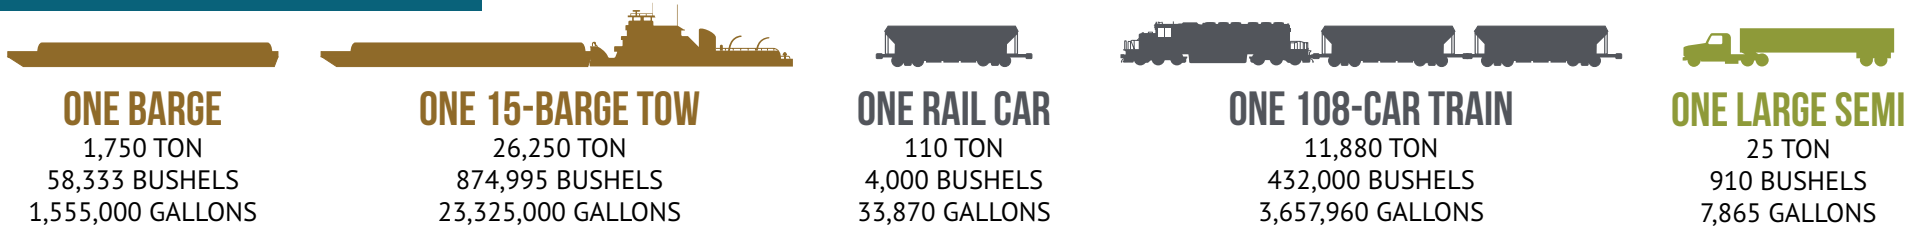

COMPARE ...

Source: Iowa Department of Transportation | 800 Lincoln Way | Ames, IA | www.iowadot.gov

CARGO CAPACITY

EQUIVALENT UNITS

EQUIVALENT LENGTHS