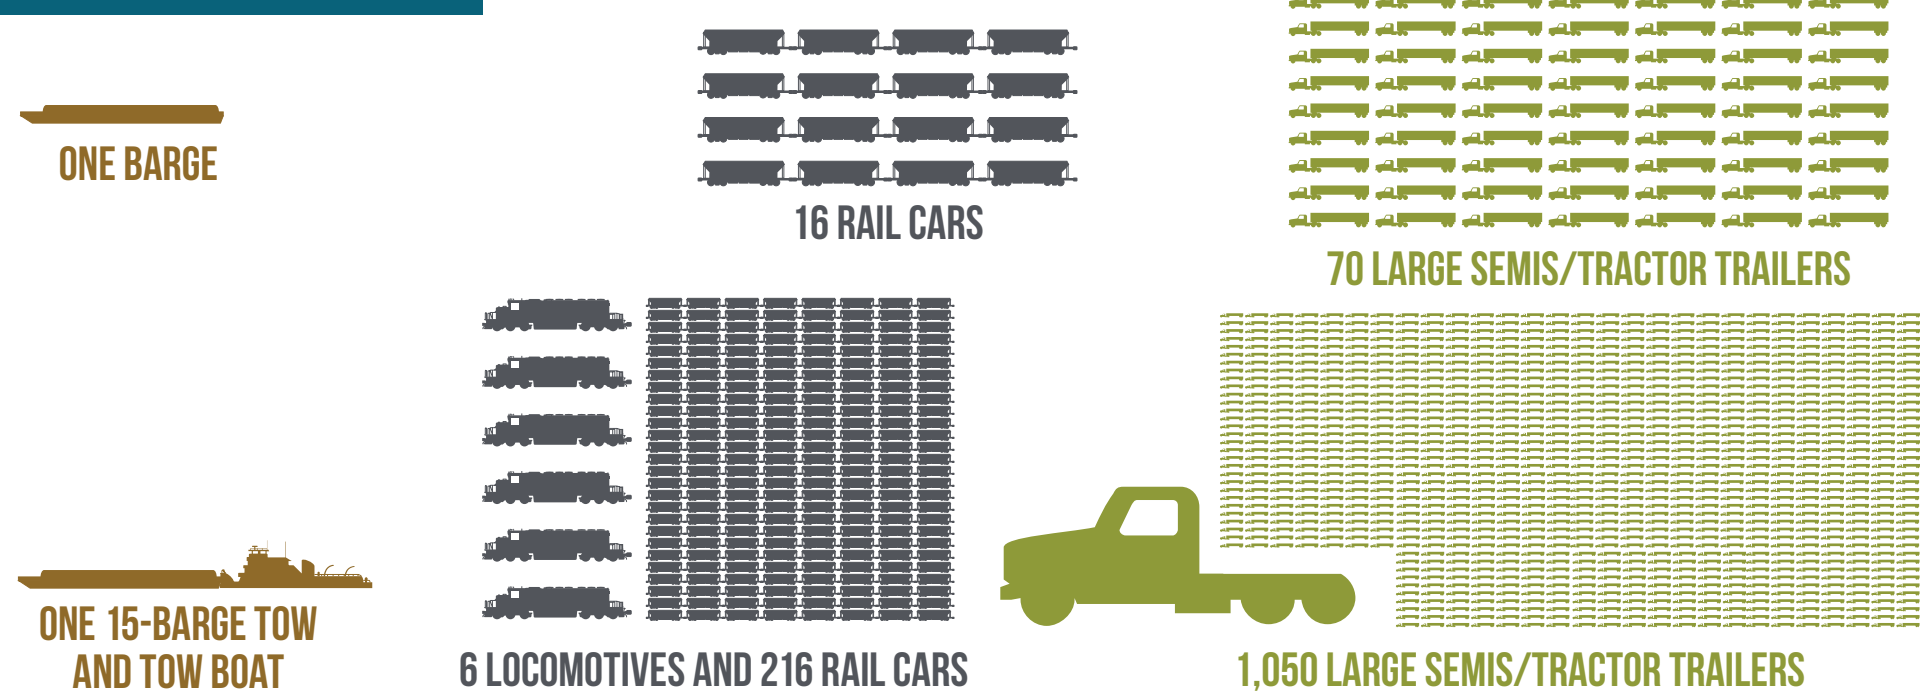

COMPARE ...

Source: Iowa Department of Transportation | 800 Lincoln Way | Ames, IA | www.iowadot.gov

CARGO CAPACITY

EQUIVALENT UNITS

EQUIVALENT LENGTHS