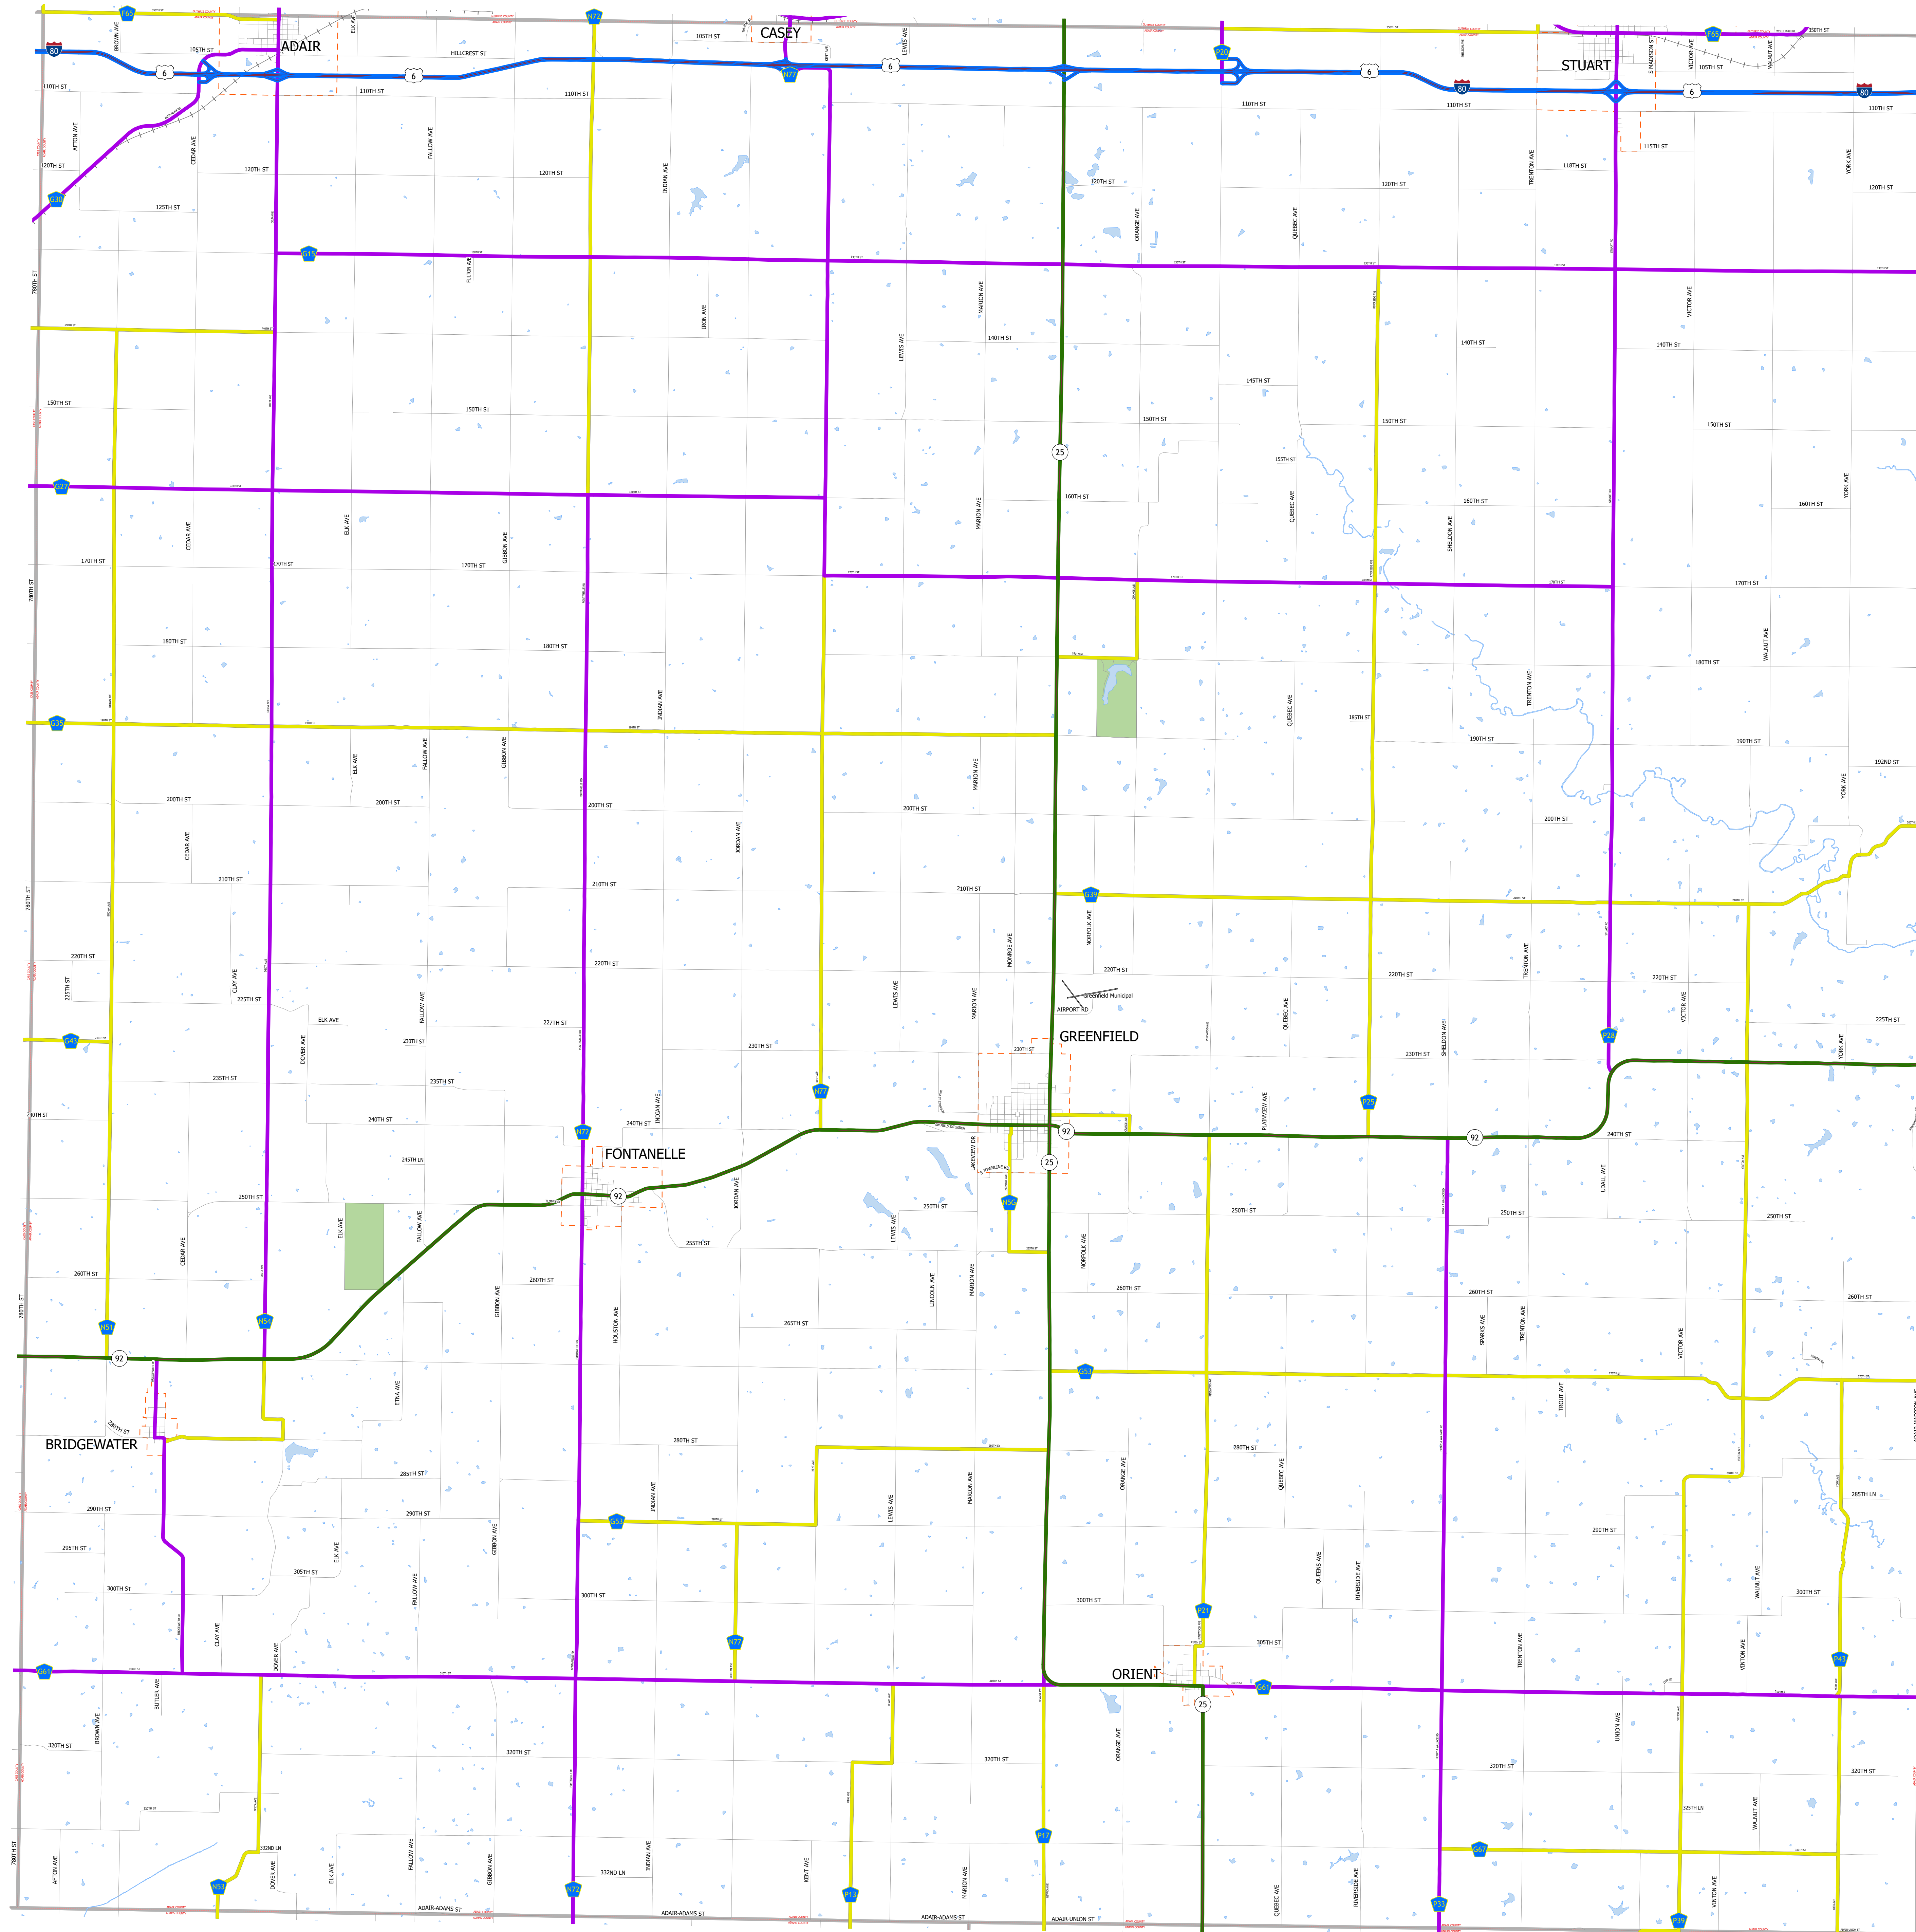

# Adair County IOWA

2/2/2026

- Interstate
- Other Principal Arterial
- Minor Arterial
- Major Collector
- Minor Collector
- Local Roads
- Corporate Limits
- Rail Lines
- State Parks
- State Institutions
- Federal Land
- County Borders
- Urban Areas

FUTURE CLASSIFIED ROUTES SHOWN AS DASHED LINES