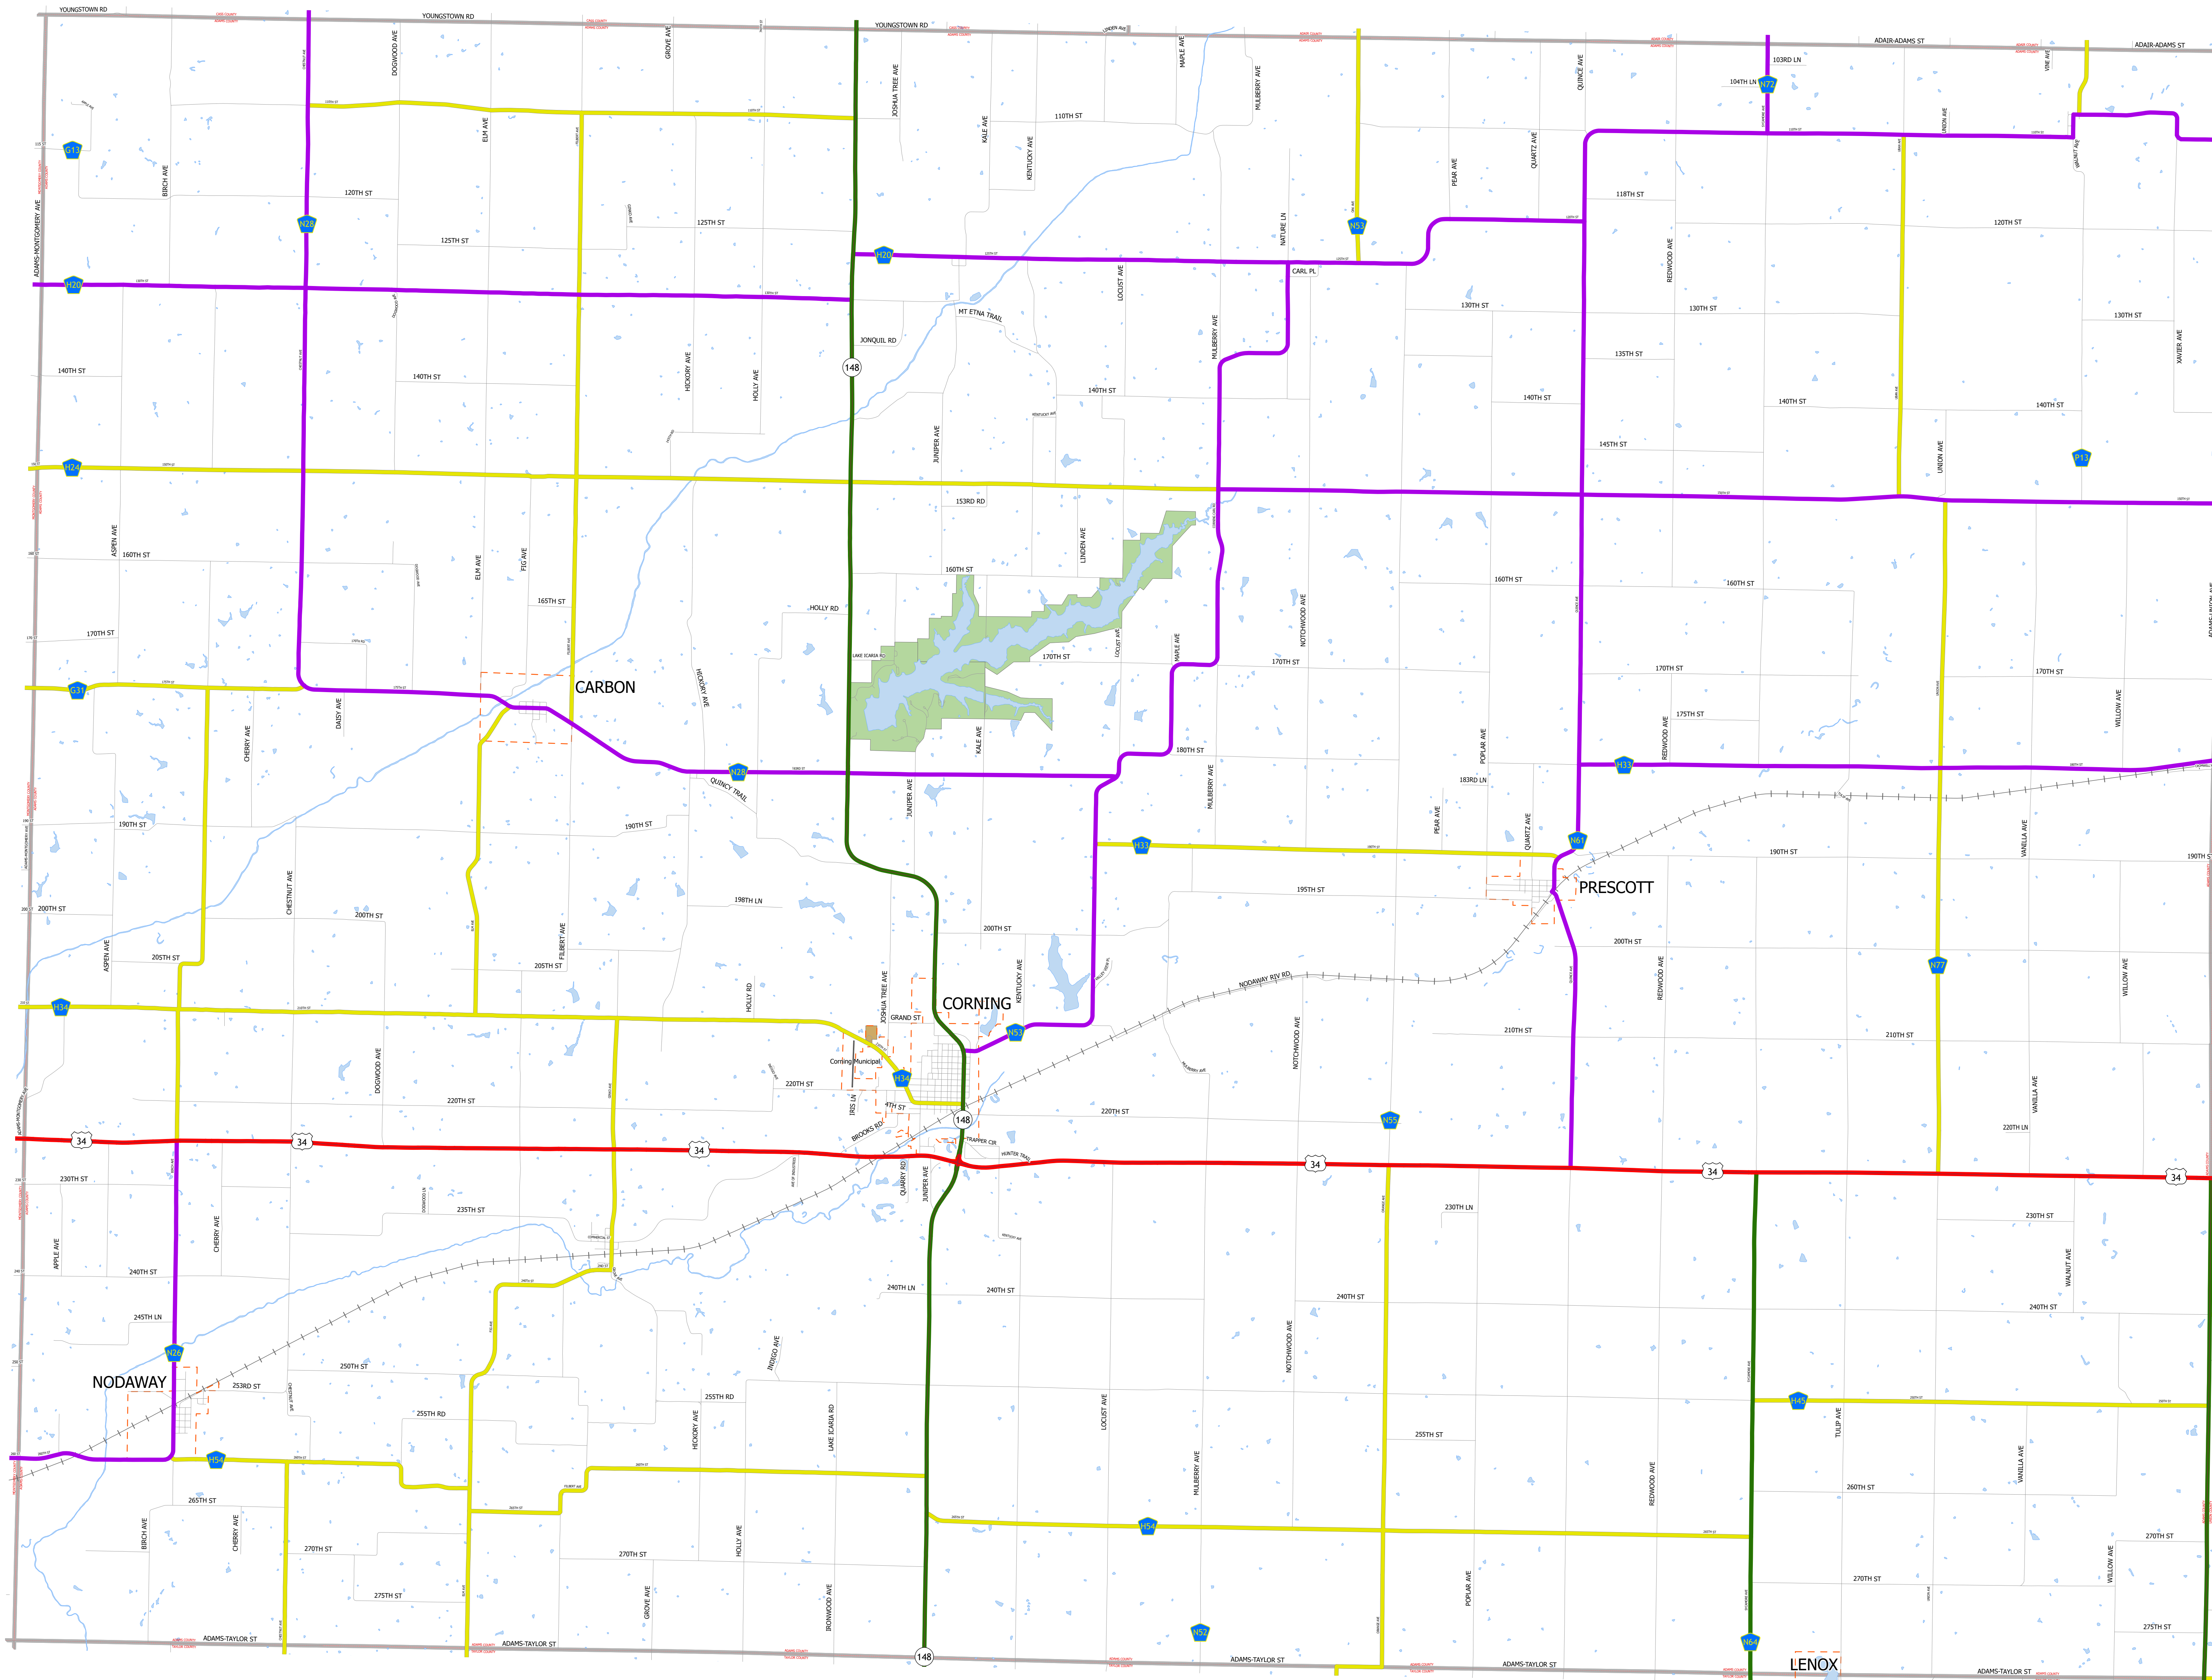

Adams County IOWA

2/2/2026

- Interstate
- Other Principal Arterial
- Minor Arterial
- Major Collector
- Minor Collector
- Local Roads
- Corporate Limits
- Rail Lines
- State Parks
- State Institutions
- Federal Land
- County Borders
- Urban Areas

FUTURE CLASSIFIED ROUTES SHOWN AS DASHED LINES

2