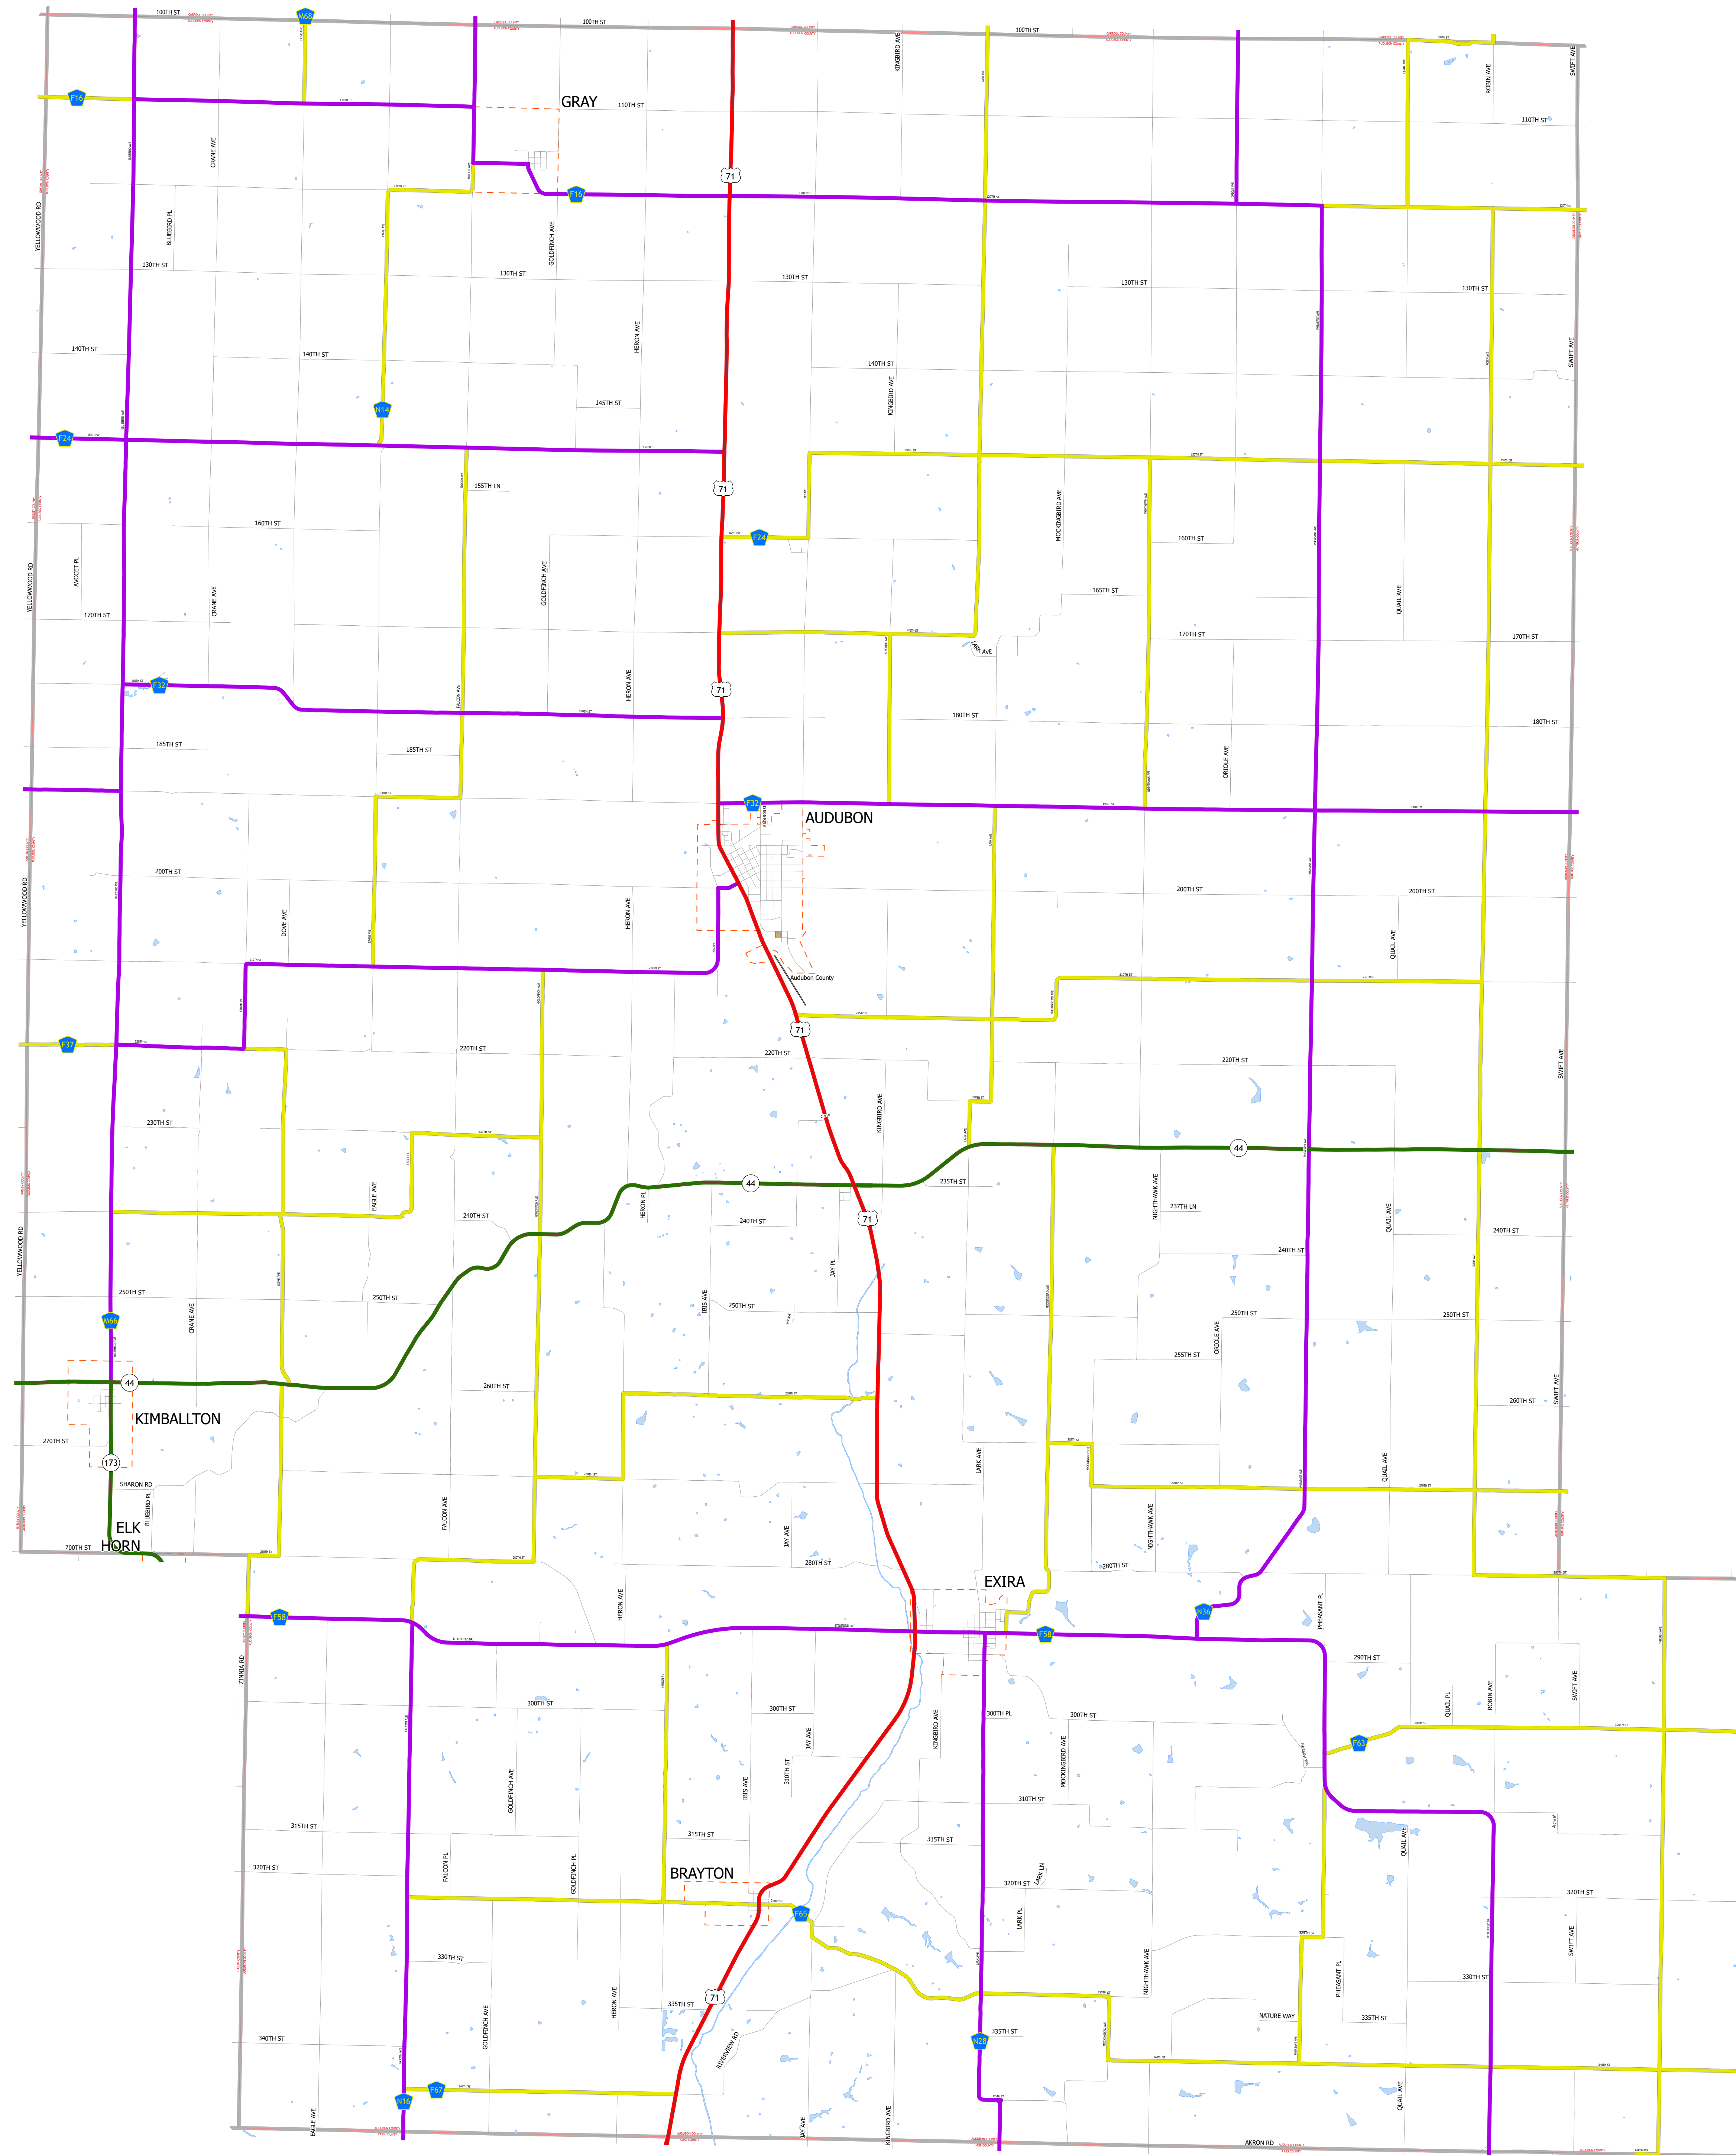

# Audubon County IOWA

2/2/2026

-  Interstate
-  Other Principal Arterial
-  Minor Arterial
-  Major Collector
-  Minor Collector
-  Local Roads
-  Corporate Limits
-  Rail Lines
-  State Parks
-  State Institutions
-  Federal Land
-  County Borders
-  Urban Areas

FUTURE CLASSIFIED ROUTES SHOWN AS DASHED LINES