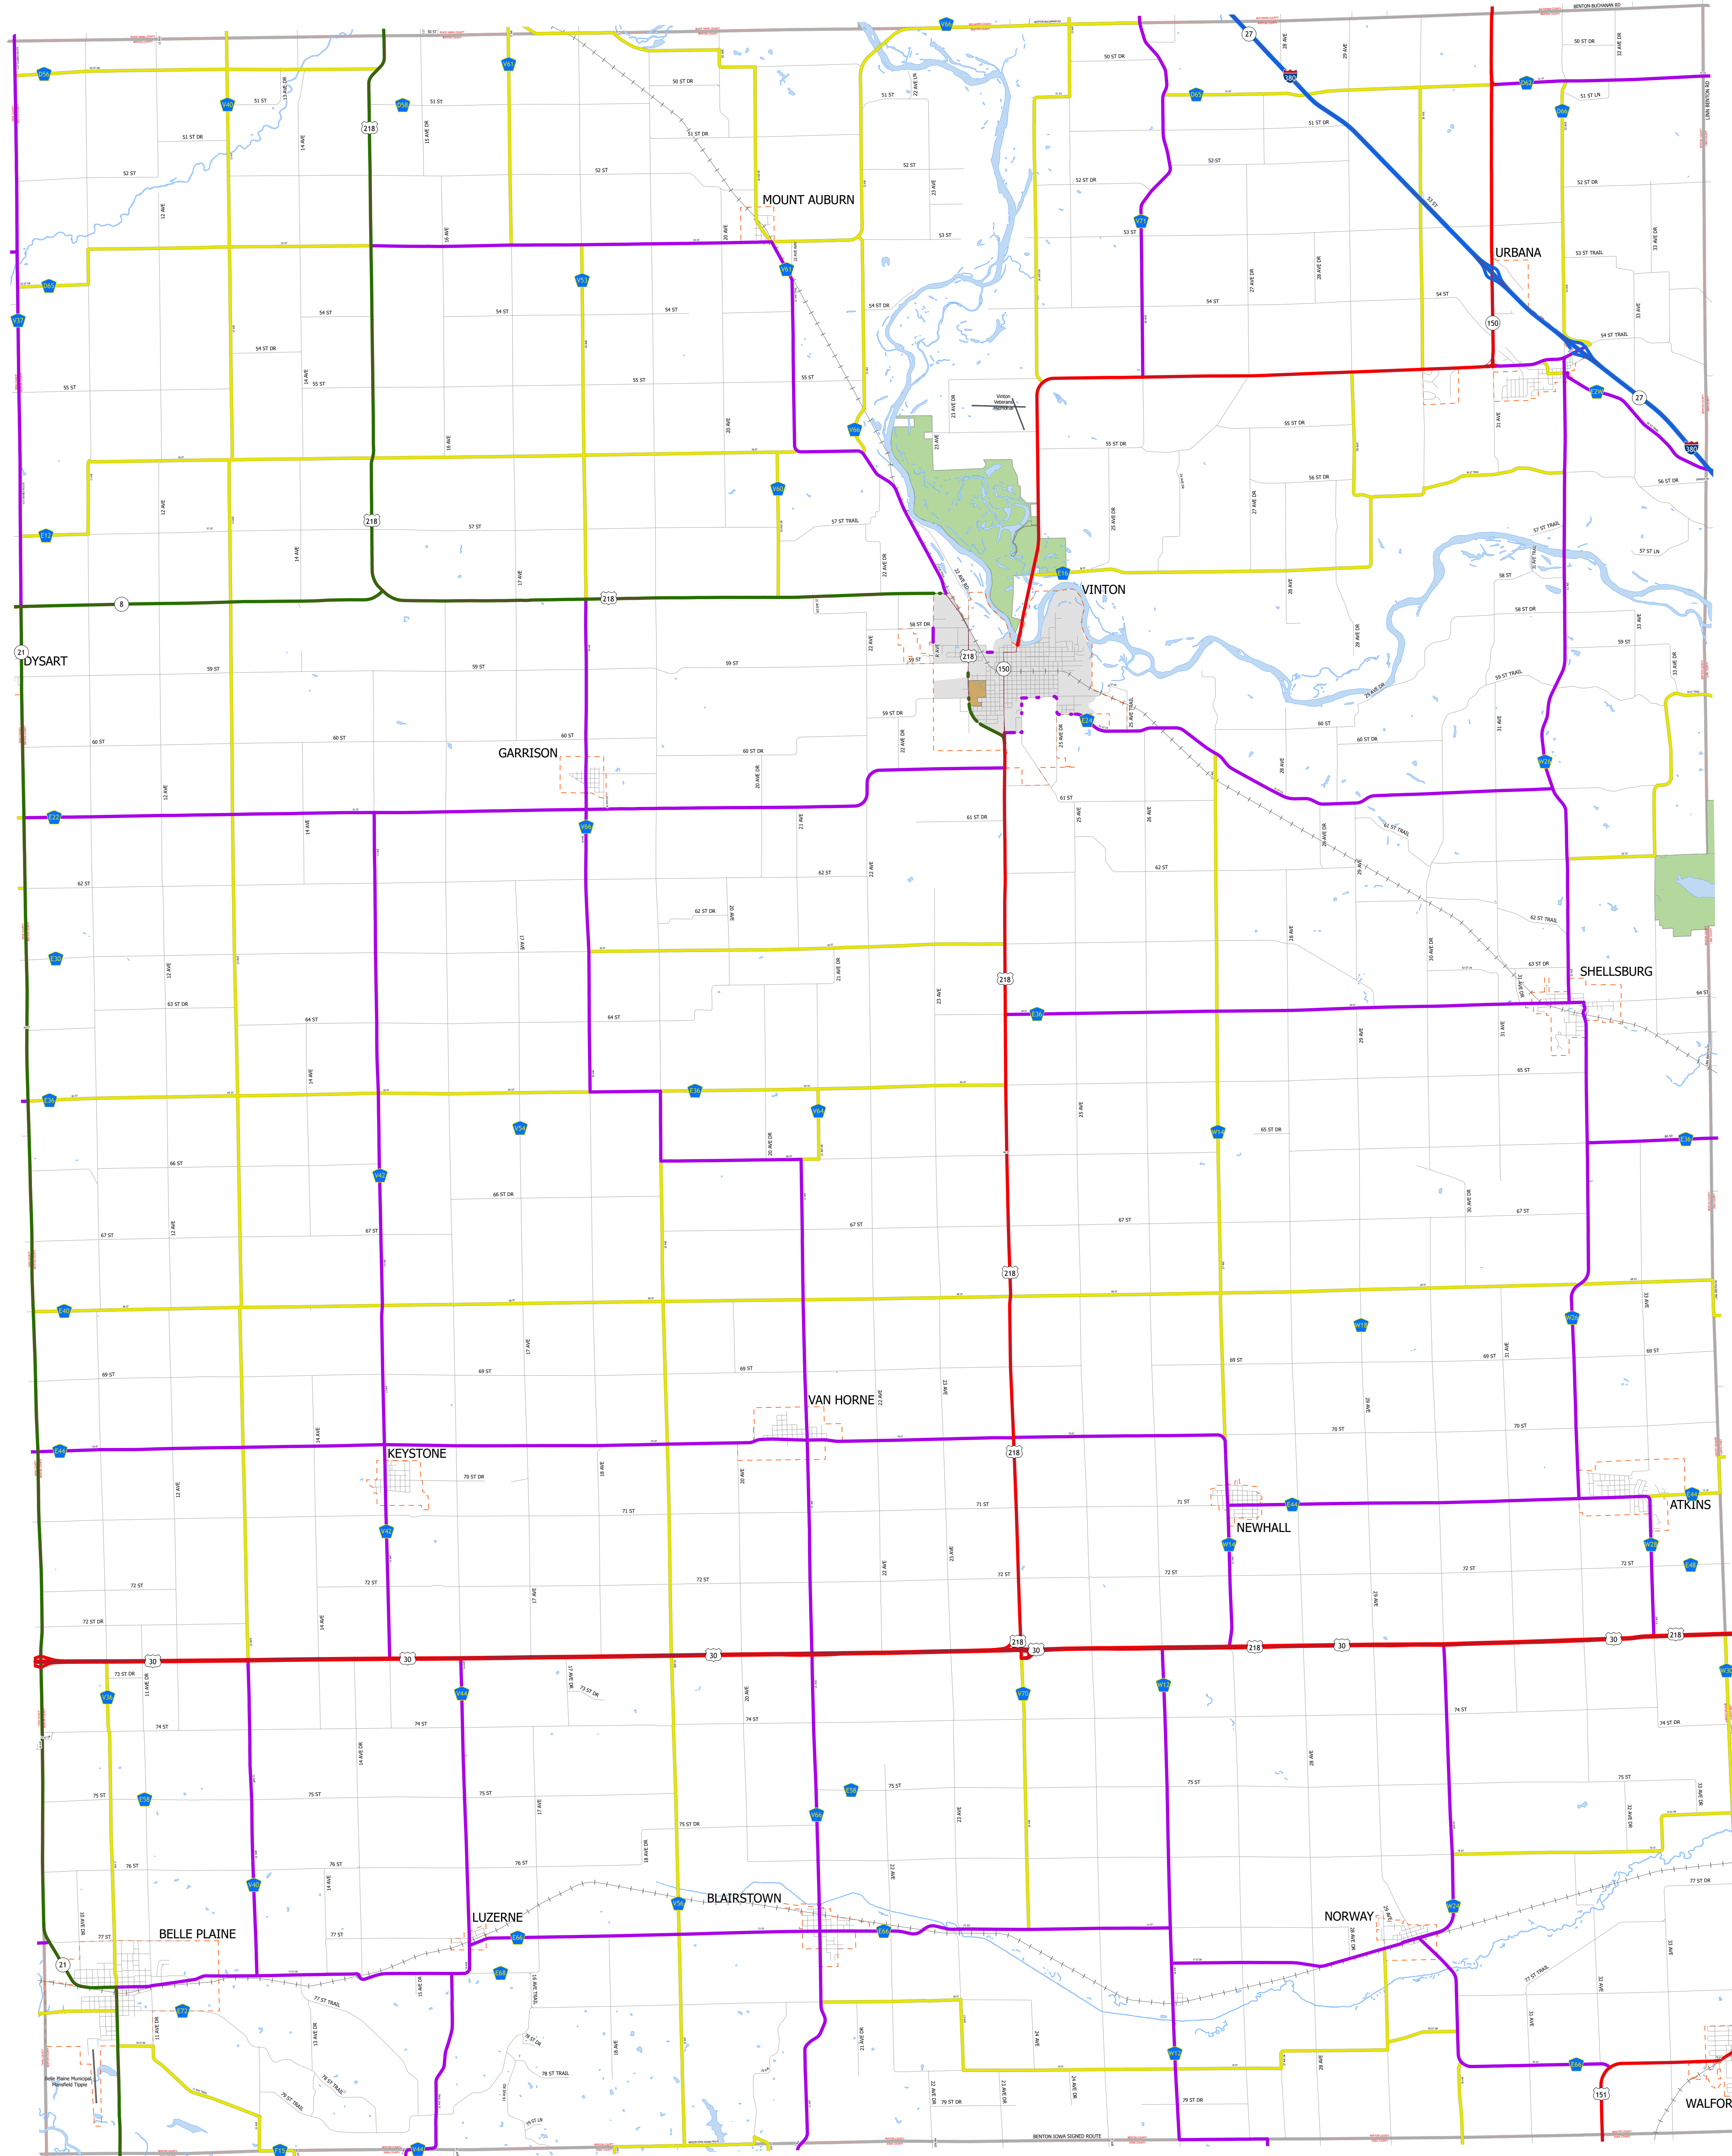

Benton County IOWA

2/2/2026

-  Interstate
-  Other Principal Arterial
-  Minor Arterial
-  Major Collector
-  Minor Collector
-  Local Roads
-  Corporate Limits
-  Rail Lines
-  State Parks
-  State Institutions
-  Federal Land
-  County Borders
-  Urban Areas

FUTURE CLASSIFIED ROUTES SHOWN AS DASHED LINES